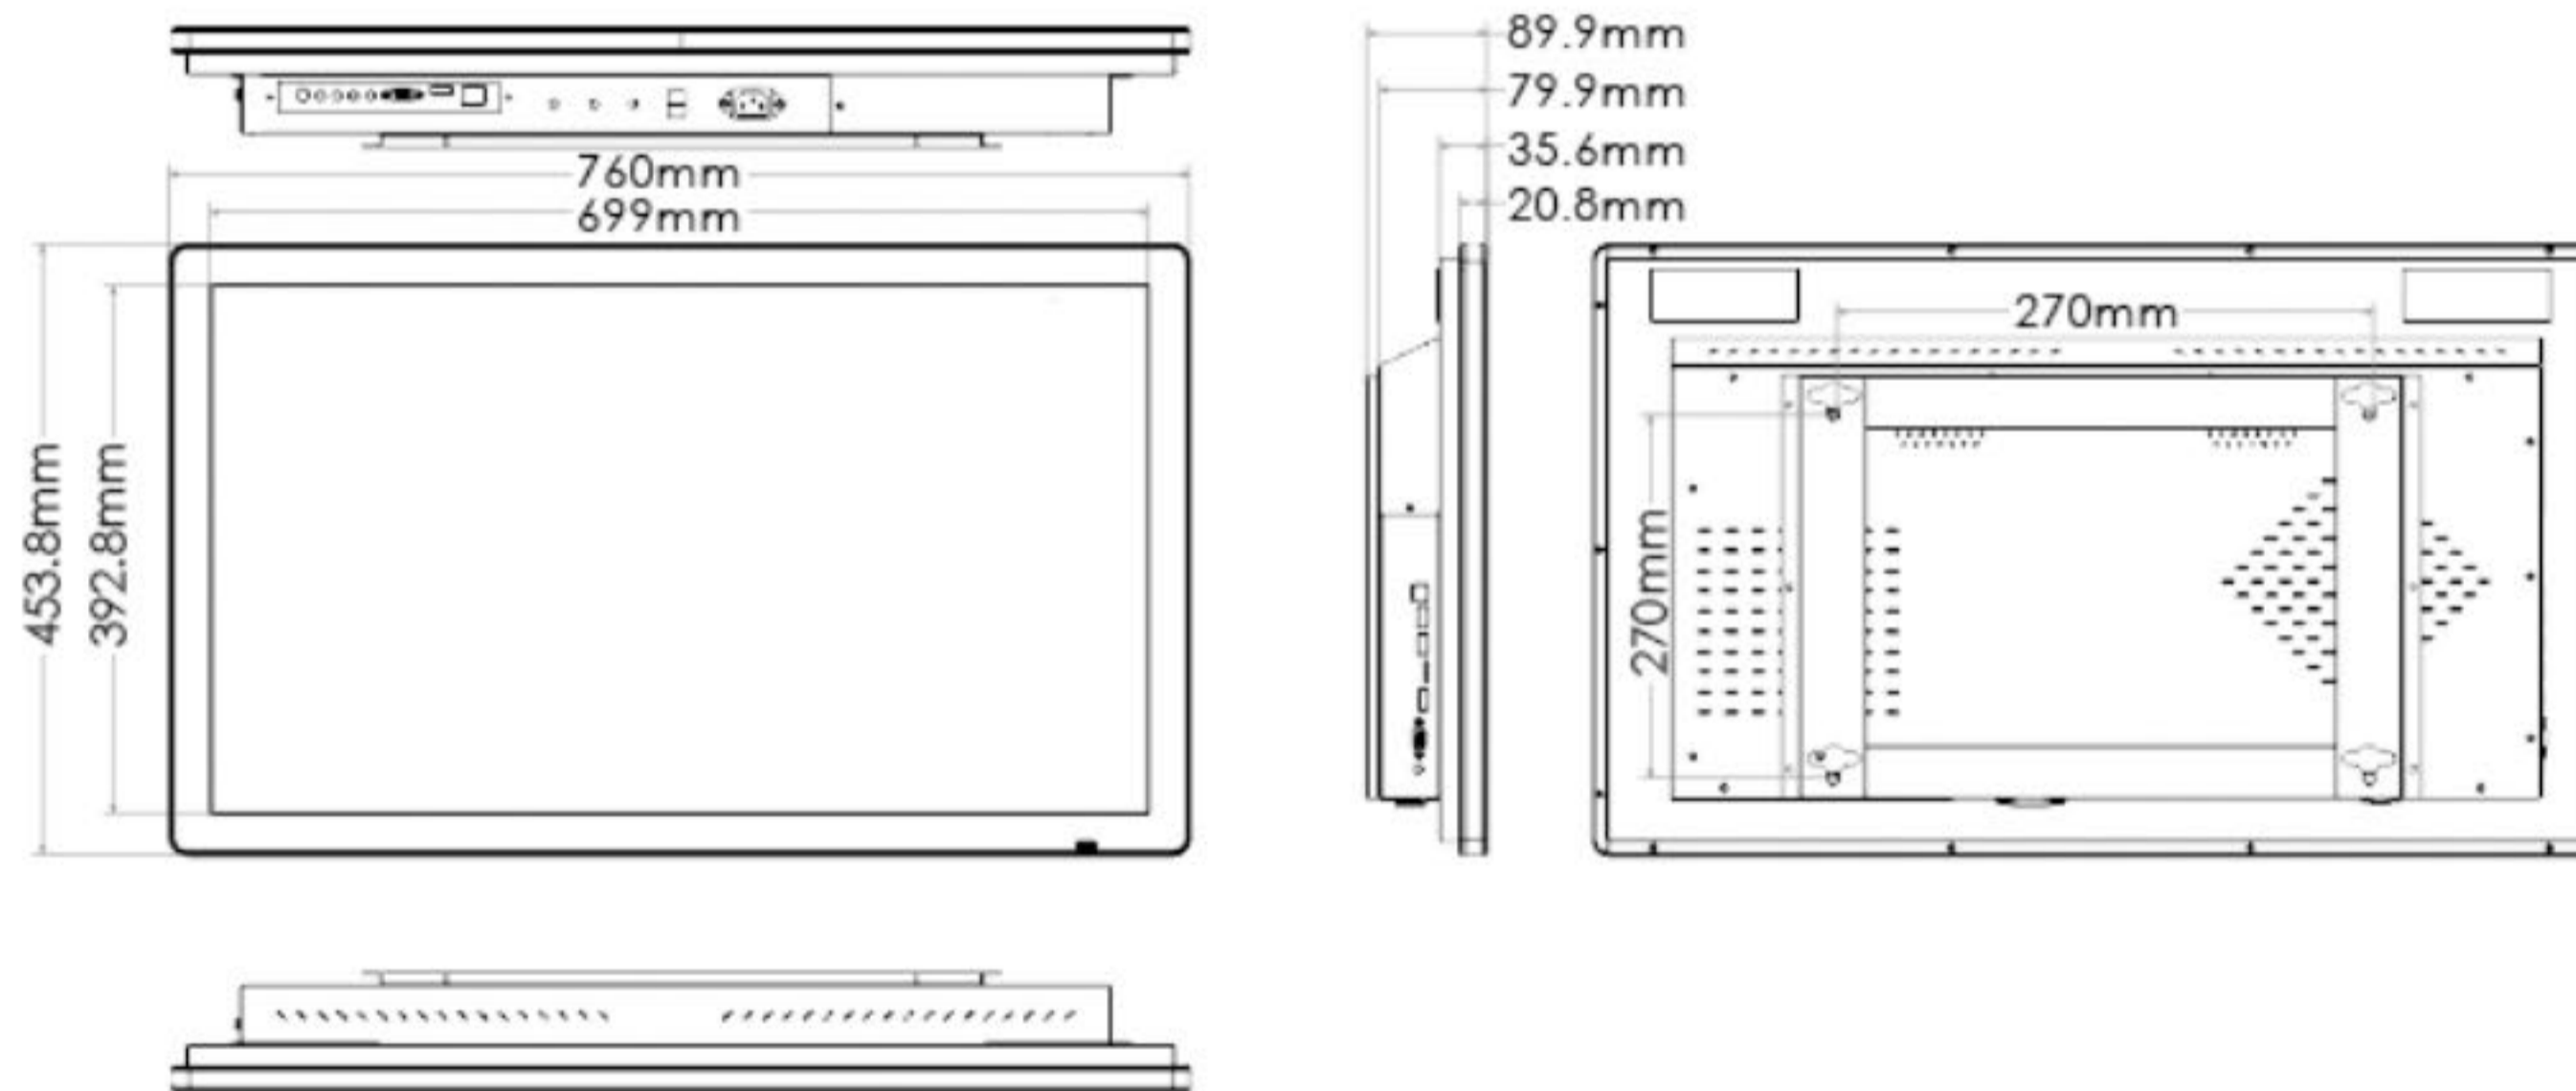

32" Electra Touchscreen Specifications

Hardness	7H
Click manner	10 Touch Points
Response time	≤10ms
Life time	More than 600 million times
DETAILED FUNCTIONS	
Video format	MPEG1/MPEG2/MPEG4/DivX/ASP/WMV/AVI
Audio format	Wave/MP3/WMA/AAC
Image format	JPEG/BMP/TIFF/PNG/GIF
Image resolution	480P/720P/1080P

Note: Product design specifications including dimensions are subject to change without notice and may vary from those shown. Please call us for the most up to date specifications and dimensions.

[promultis]

For more exciting multitouch products visit
www.promultis.info
or call +44 (0) 239 251 2794