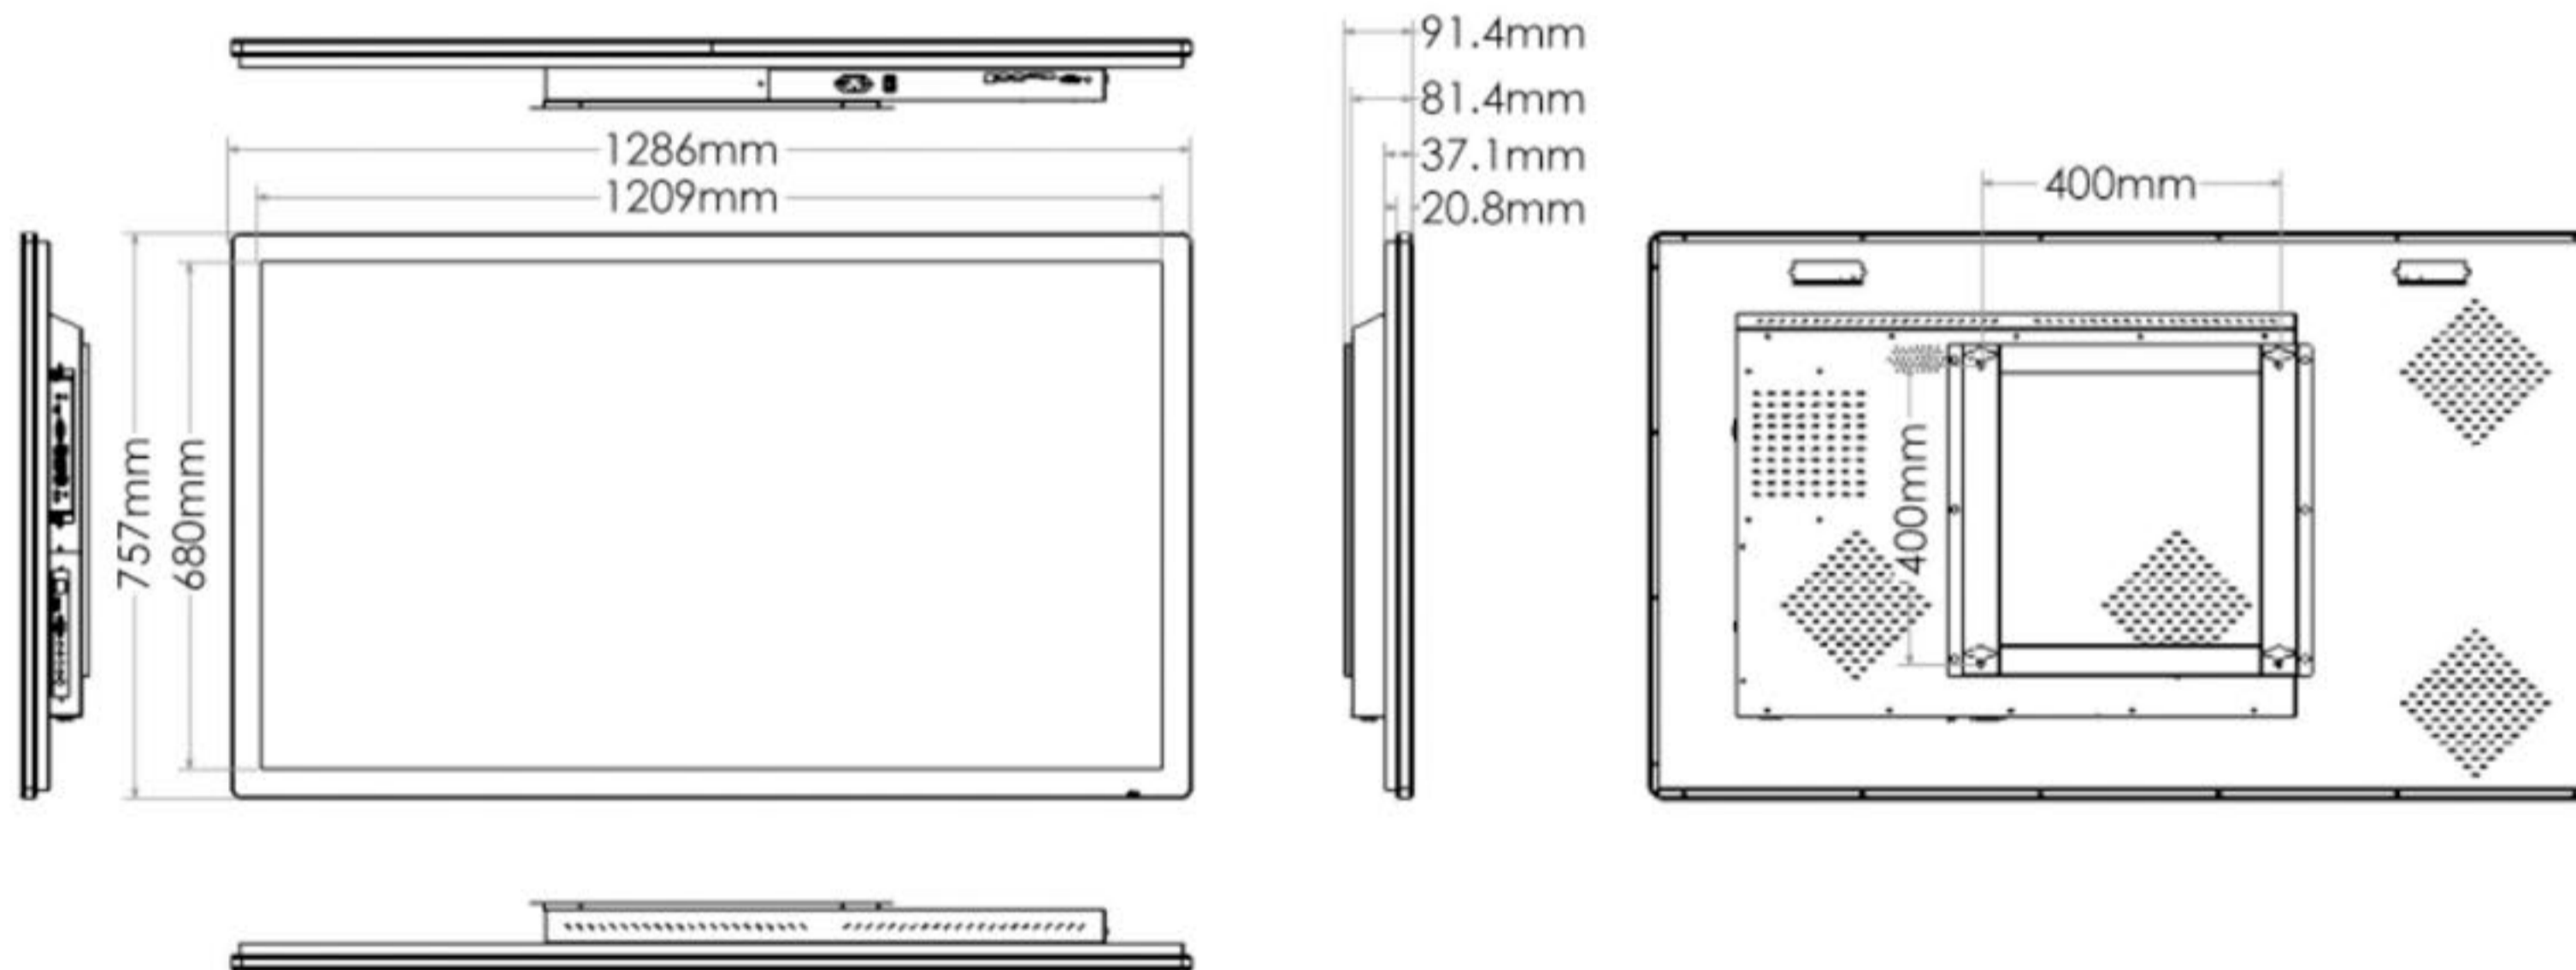

55" Electra Touchscreen Specifications

Hardness	7H
Click Manner	10 Touch Points
Response Time	<10ms
Life Time	More than 600 Million Times
DETAILED FUNCTIONS	
Video Format	MPEG1/MPEG2/MPEG4/DivX/ASP/WMV/AVI
Audio Format	Wave/MP3/WMA/AAC
Image Format	JPEG/BMP/TIFF/PNG/GIF
Image Resolution	480P/720P/1080P/2160P

Note: Product design specifications including dimensions are subject to change without notice and may vary from those shown. Please call us for the most up to date specifications and dimensions.

[promultis]

For more exciting multitouch products visit
www.promultis.info
or call +44 (0) 239 251 2794