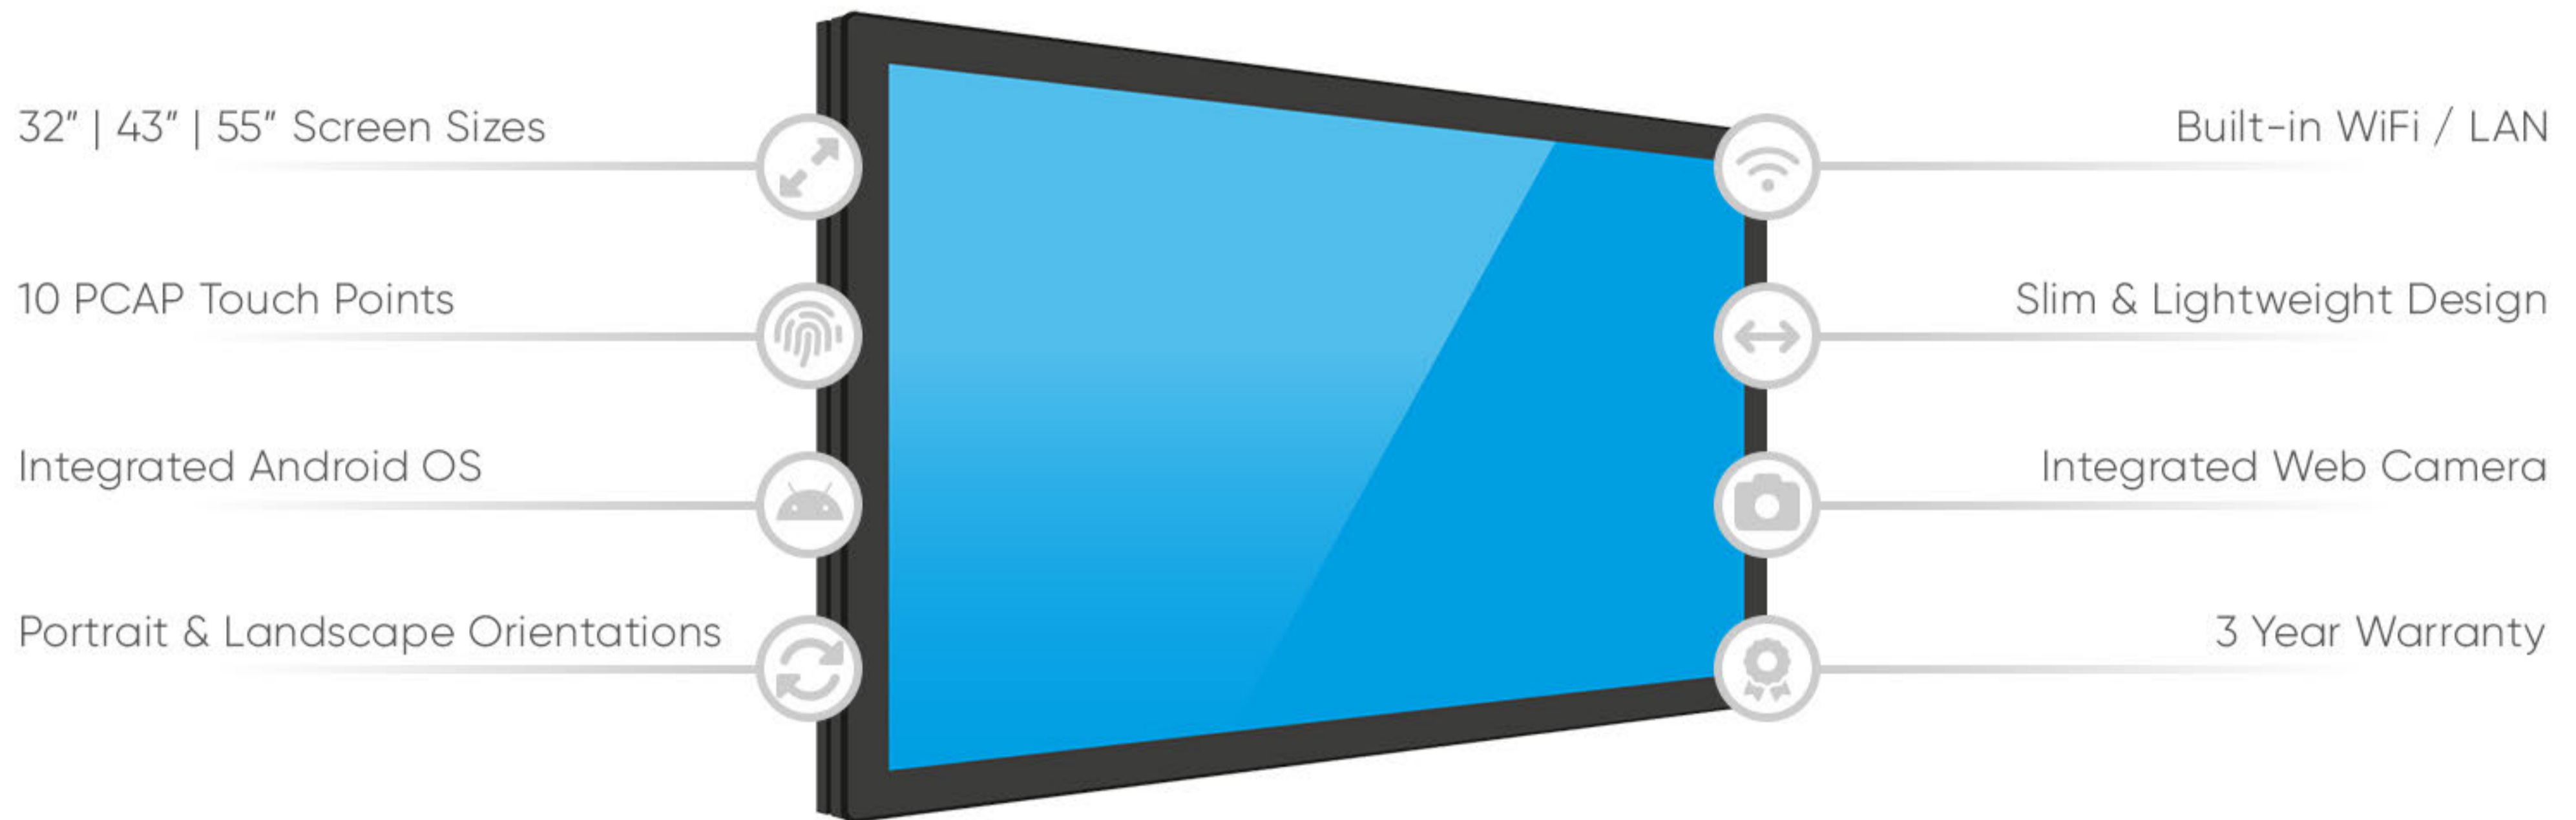

Promultis Electra Touchscreens

The Promultis Electra Touchscreens come with an Integrated Web Camera, 10 PCAP Touch Points, Integrated Android OS, & much more!

Note: Product design specifications including dimensions are subject to change without notice and may vary from those shown. Please call us for the most up to date specifications and dimensions.

[promultis]

For more exciting multitouch products visit
www.promultis.info
or call +44 (0) 239 251 2794

32" Electra Touchscreen Specifications

SPECIFICATIONS	
Panel Size	32" TFT-LCD
Display Area (mm) Mode	699(W)x392.8(H) 16:9
Maximum Resolution	1920x1080
Display Colour	16.7M
Pixel Pitch (mm)	0.363(H)x0.363(V)
Brightness (nits)	350cd/m ²
Contrast	2000:1
Visual Angle	178°/178°
Response Time	5ms
Life (hours)	>60,000(hrs)
INPUT & OUTPUT	
Web Camera	5MP
OPS Slot	1
HDMI	3
USB	2
VGA	1
Lan	1
Audio	1
RS232	1
Speaker	2 x 5W (9Ω)
VIDEO	
Colour System	PAL/NTSC/SECAM

For more exciting multitouch products visit
www.promultis.info
 or call +44 (0) 239 251 2794

32" Electra Touchscreen Specifications

POWER	
Power supply	AC100~240V 50 /60 HZ
Maximum power consumption	≤100W
Standby power consumption	<5W
TEMPERATURE	
Working temperature	0 ° C ~ 50 ° C
Storage temperature	-20 ° C ~ 60 ° C
Working humidity	85%
Storage humidity	85%
ANDROID SPECIFICATIONS	
Andriod system	Google Android 11 support multi-language
Ram	2G DDR4
CPU	Dual core 1.5 Ghz/quad-core ARM Cortex-A53
Rom	32G
APPEARANCE	
Colour/appearance	White, black, customised
Case	Metal case SPCC
Installation	Wall mount
Quality Standard	CE, CCC
TOUCH PANEL	
Specification	Projected Capacitive Touch
Positioning accuracy	±2mms
Transmittance	≥92%