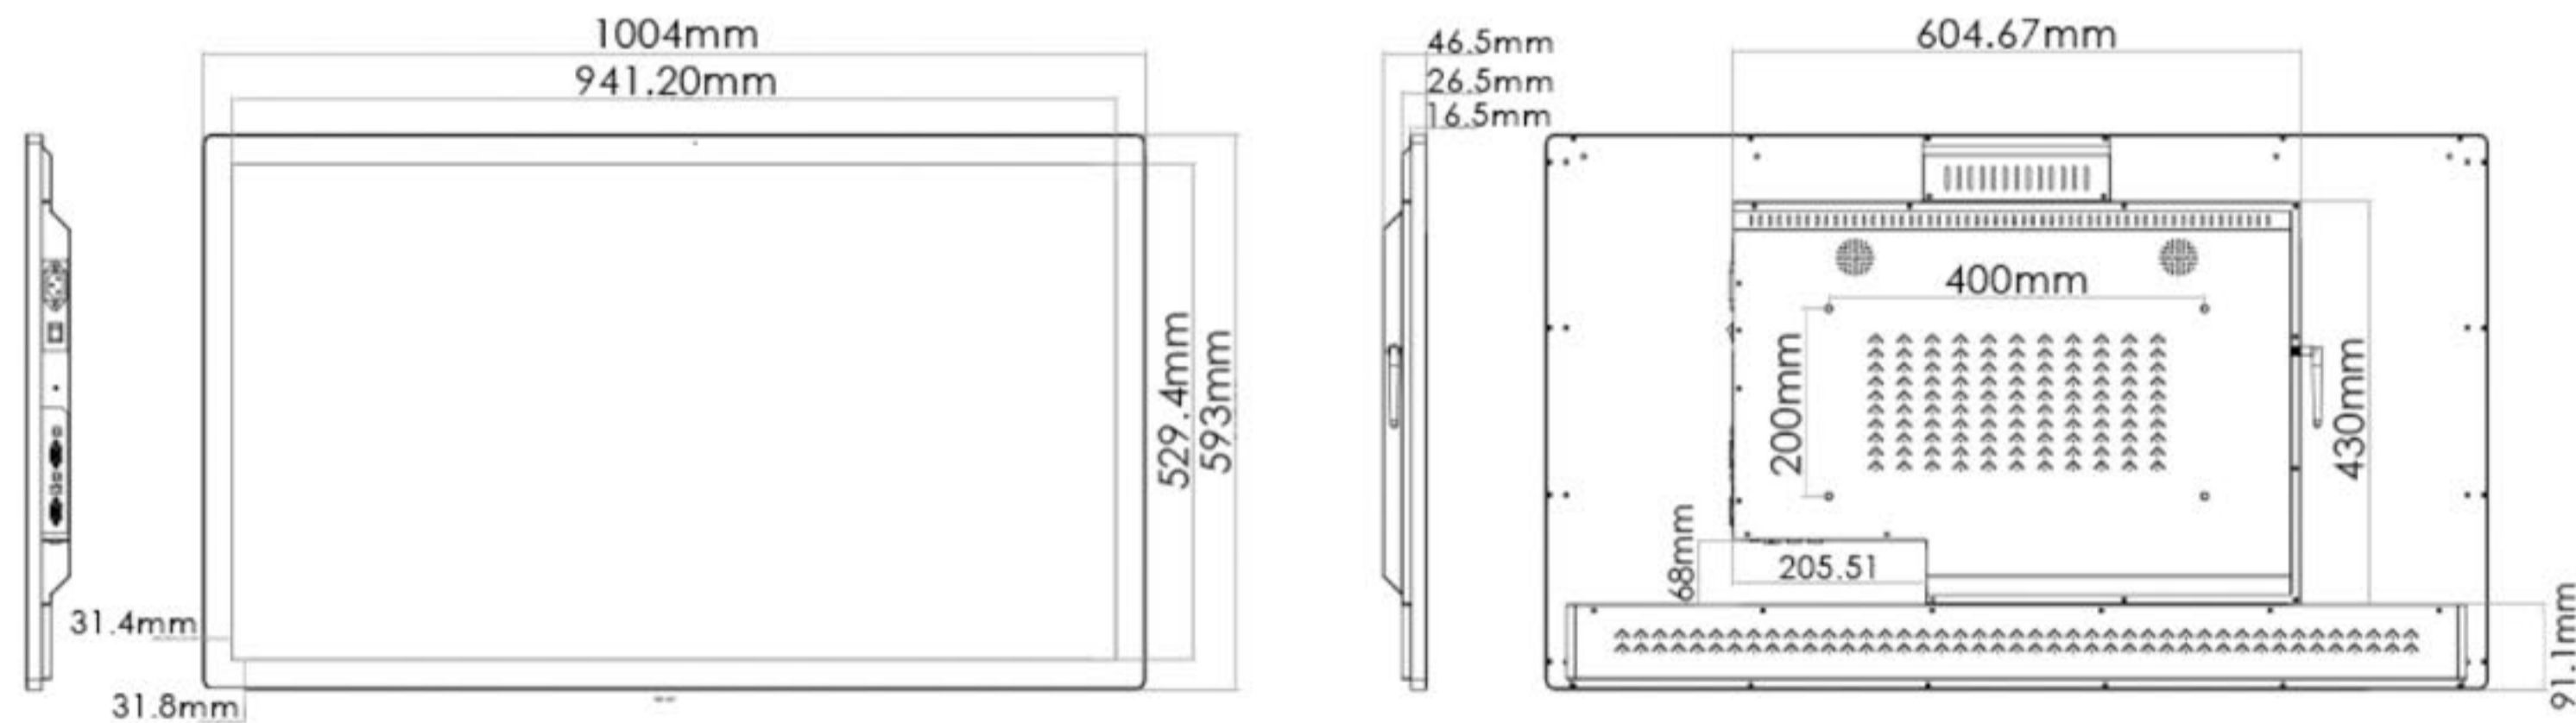

43" Electra Touchscreen Specifications

HDMI	Ix Input
Headphone Output(s)	1 (Mini Jack)
USB 2.0 Port(s)	2
LAN Port(s)	1
SD	1 (Micro SD)
Camera	2MP
SOUND	
Audio Power Output (RMS)	5Wx2
Speaker Position	Left & Right
OTHER	
Input Voltage	100V~240V 50/ 60Hz
Power Consumption (In Operation)	<=80W
Power Consumption (In Standby)	<=1W

Note: Product design specifications including dimensions are subject to change without notice and may vary from those shown. Please call us for the most up to date specifications and dimensions.

[promultis]

For more exciting multitouch products visit
www.promultis.info
or call +44 (0) 239 251 2794