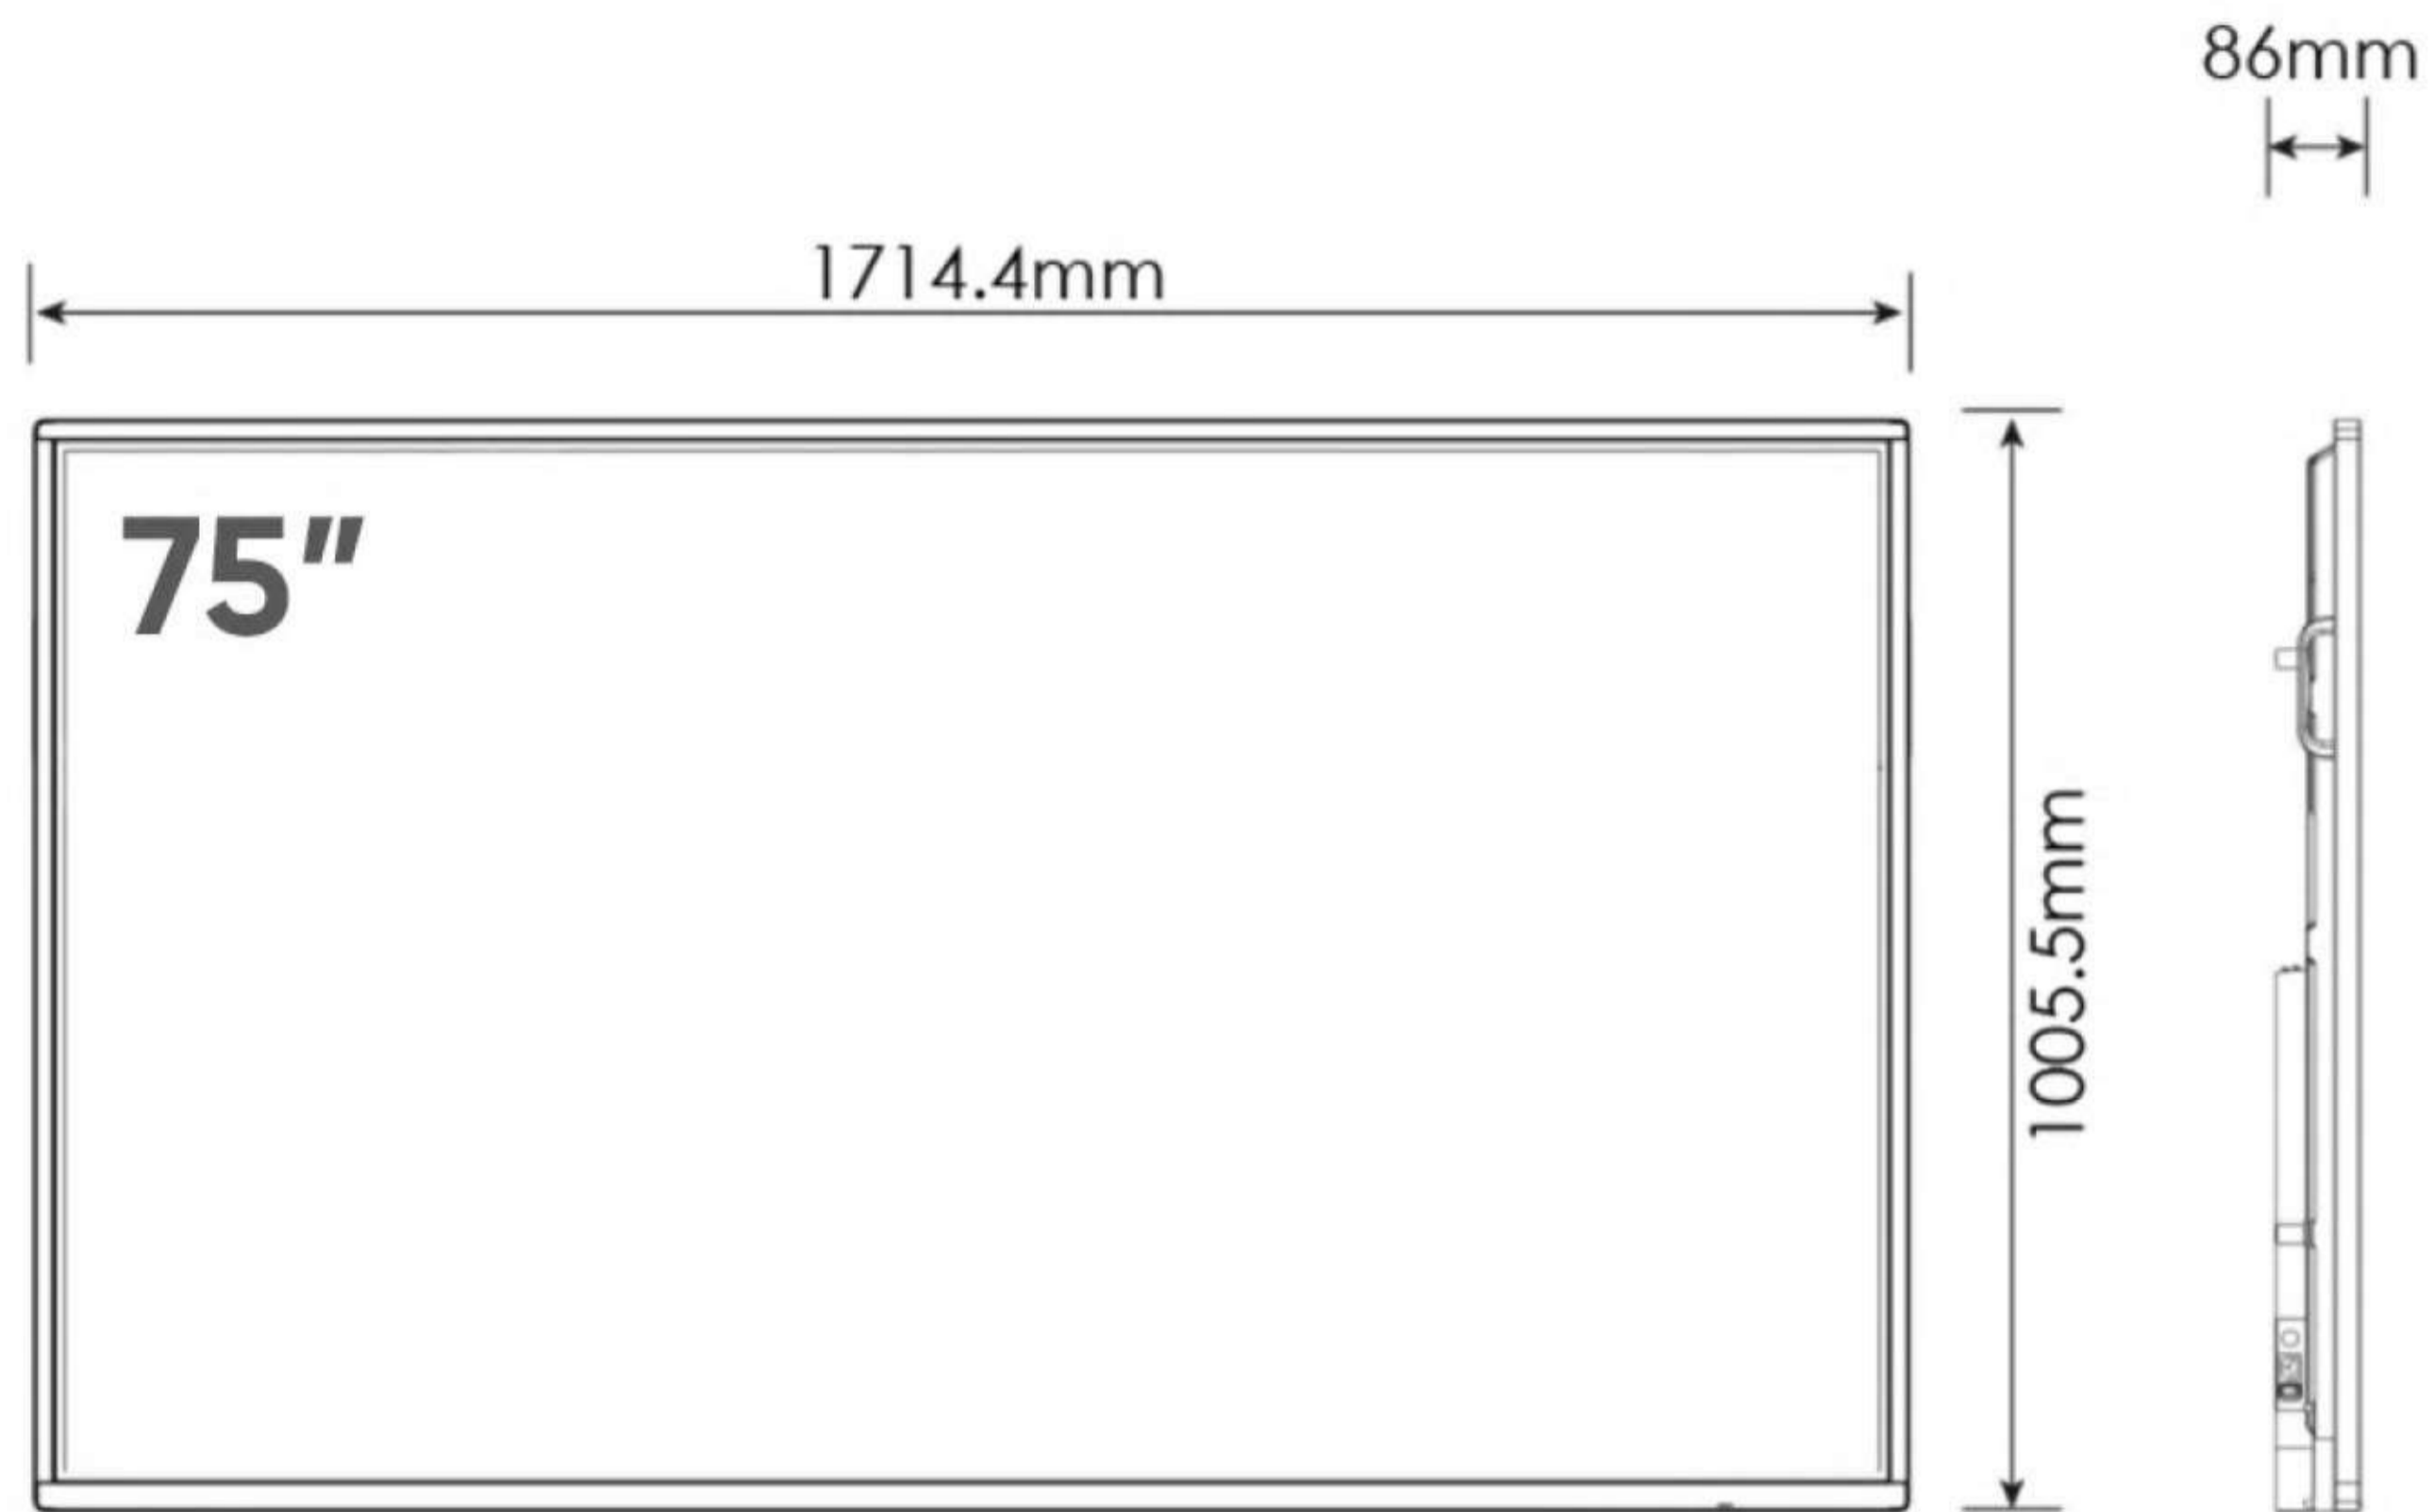

Note: Product design specifications including dimensions are subject to change without notice and may vary from those shown. Please call us for the most up to date specifications and dimensions.

[promultis]

For more exciting multitouch products visit
www.promultis.info
or call +44 (0) 239 251 2794