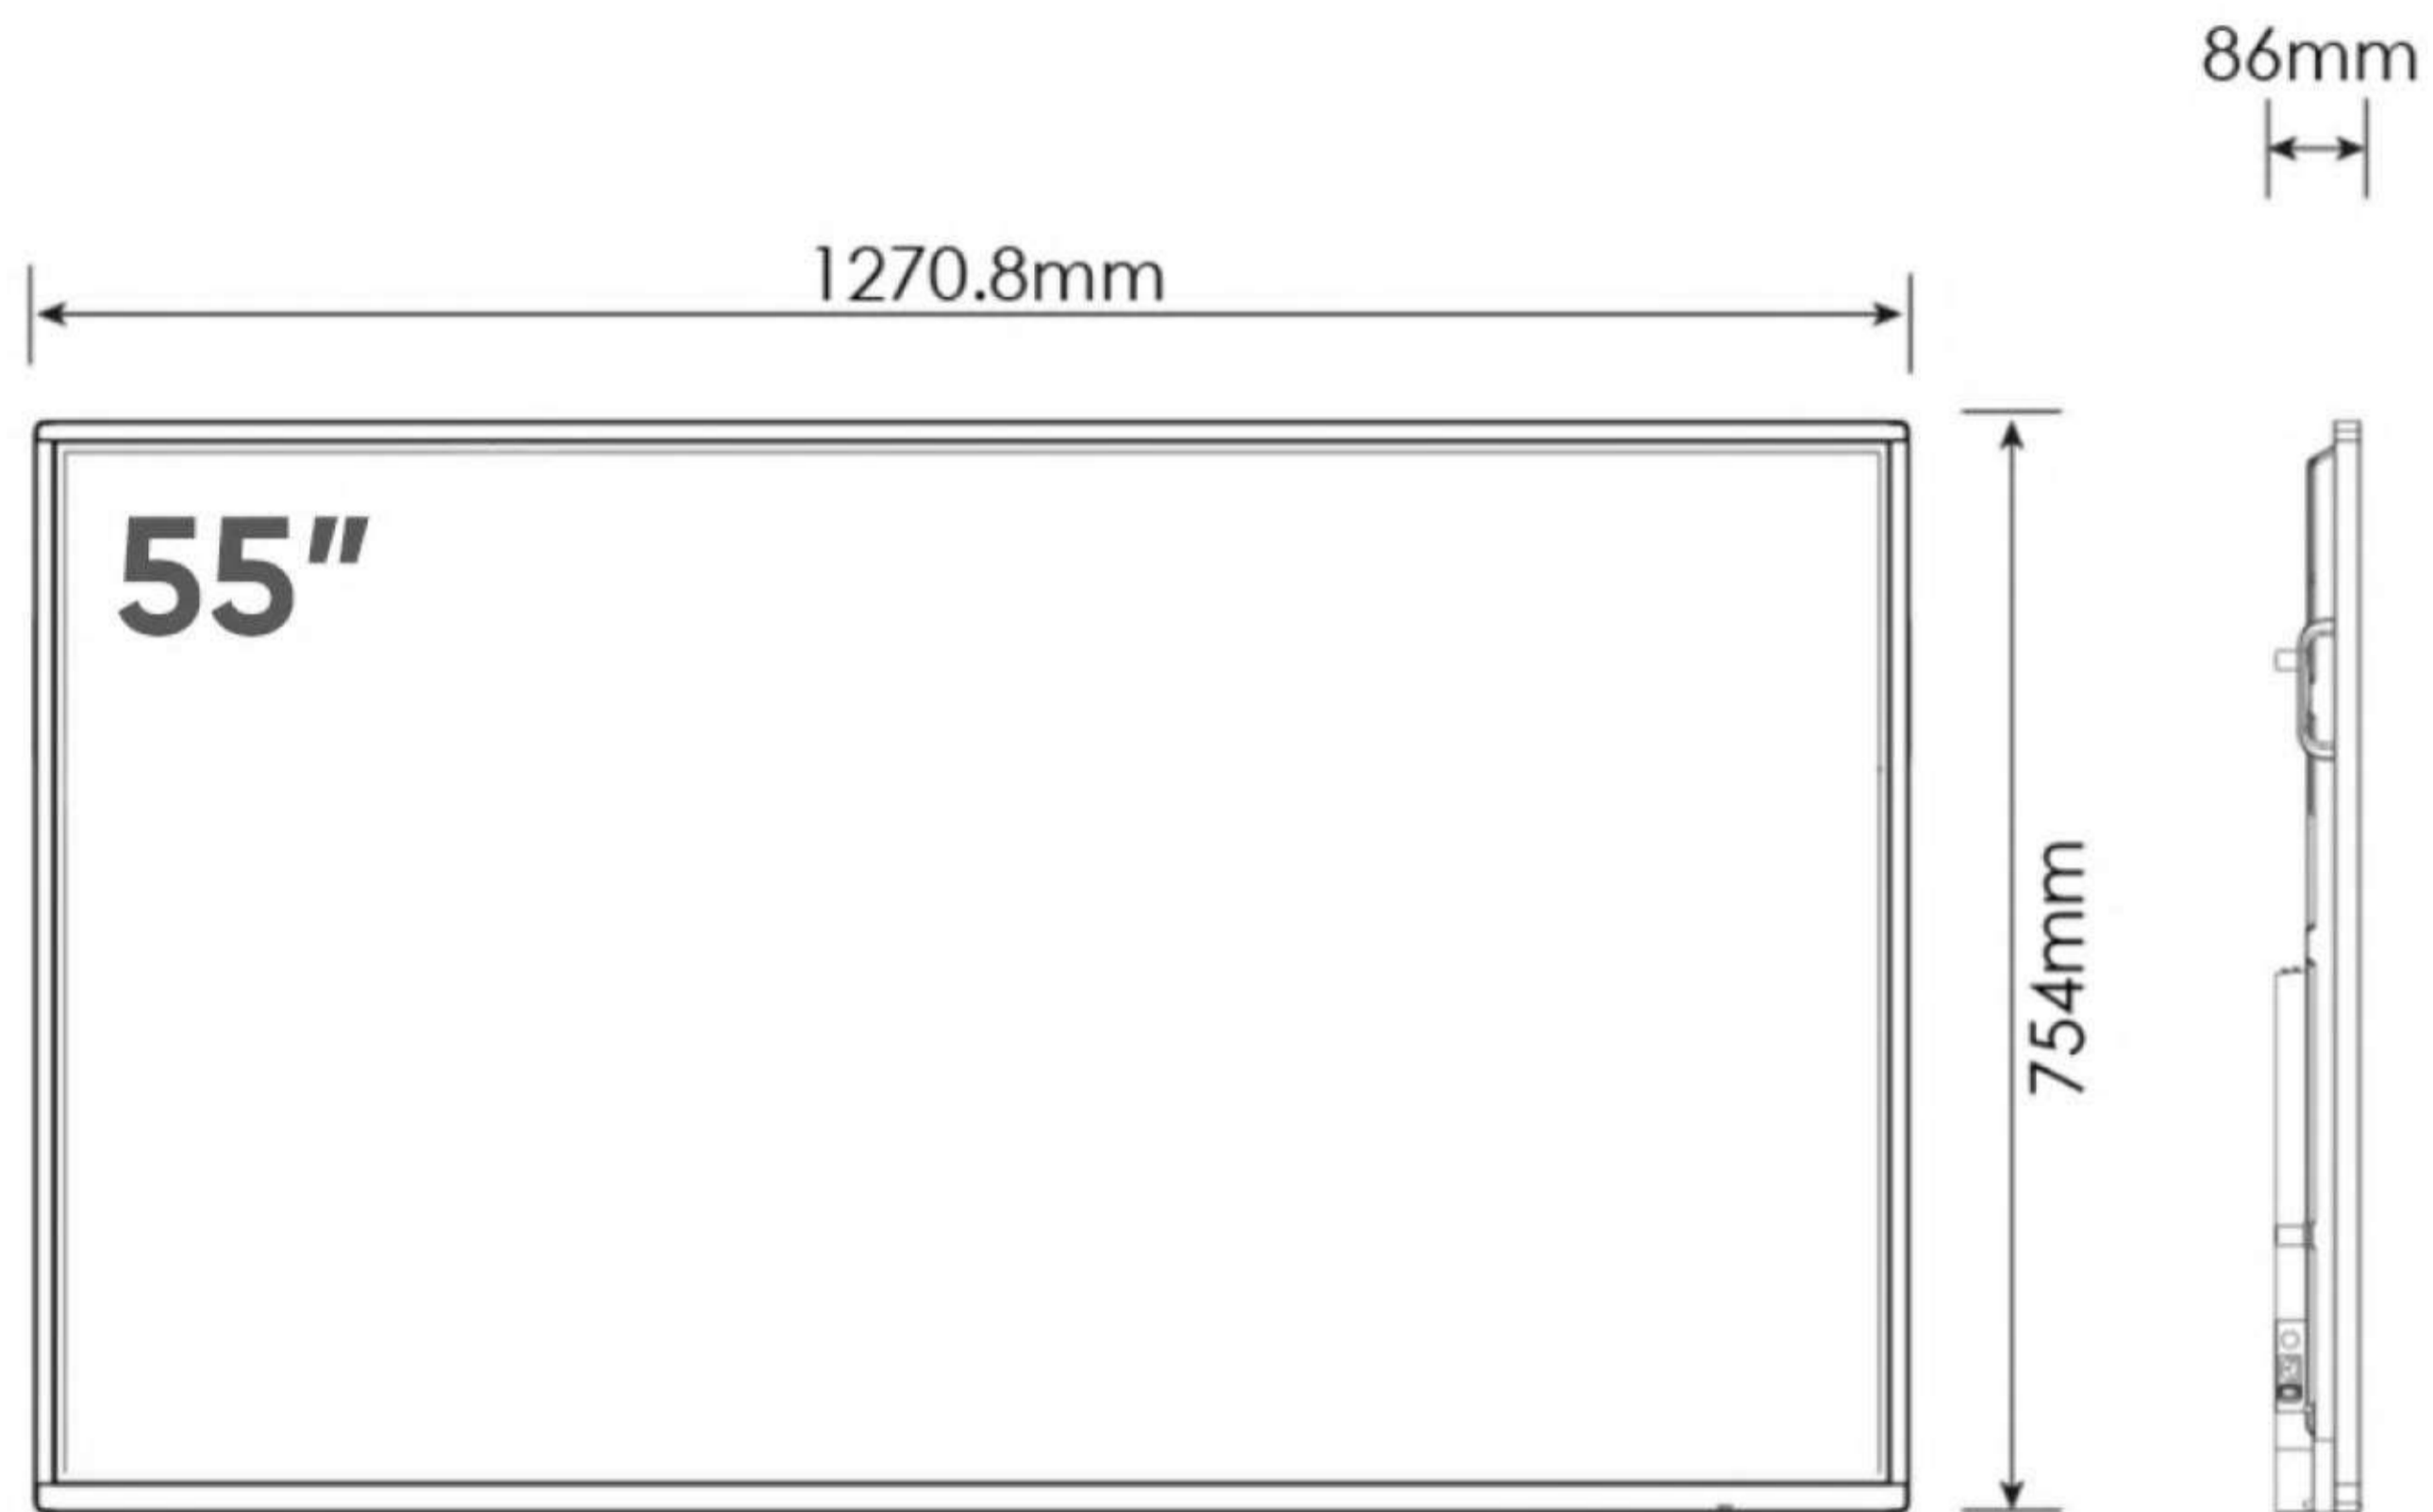

Note: Product design specifications including dimensions are subject to change without notice and may vary from those shown. Please call us for the most up to date specifications and dimensions.

[promultis]

For more exciting multitouch products visit
www.promultis.info
or call +44 (0) 239 251 2794