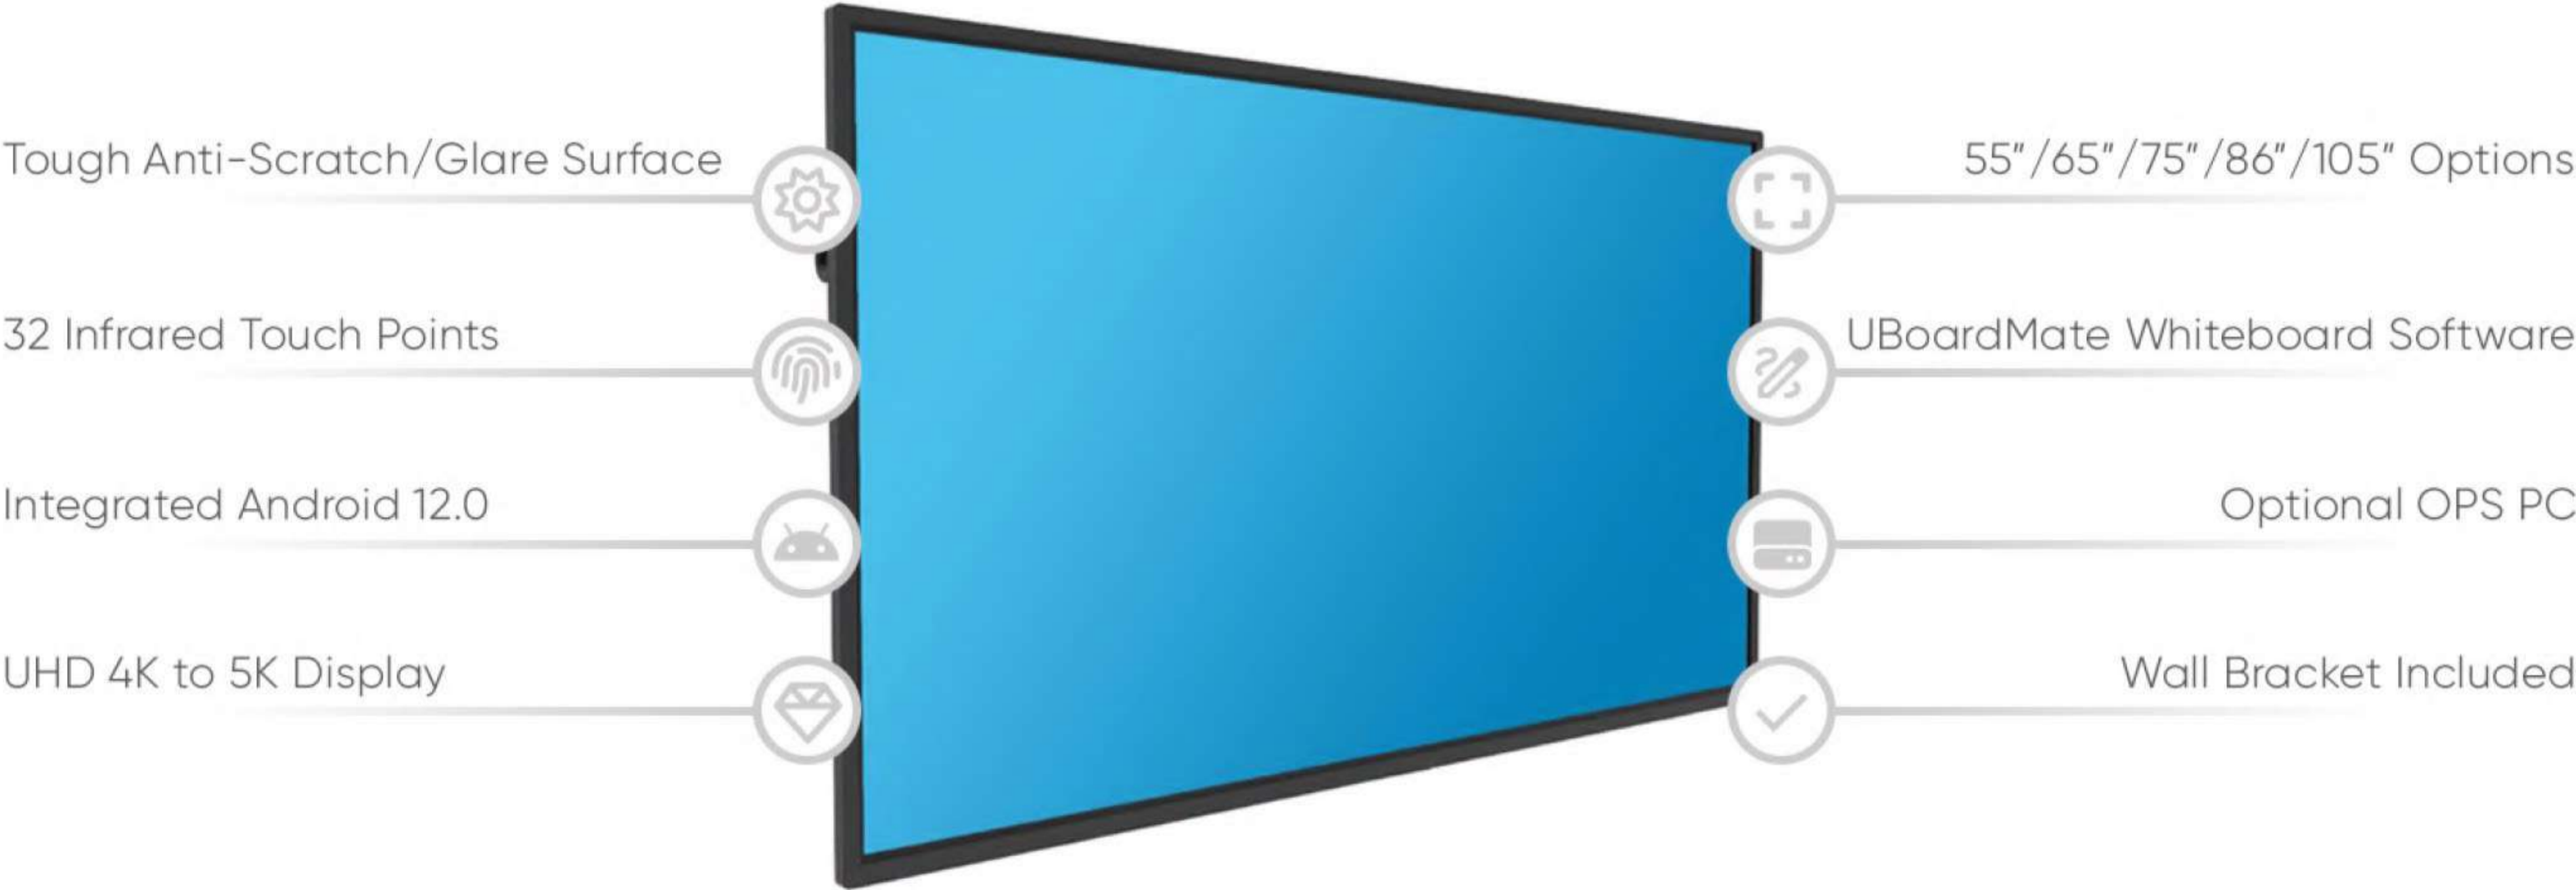

Promultis Lightning IV

4K/5K UHD Touchscreen with 32 Infrared Touch Points. Perfect for Business, Education, & Commercial use. With Android 12.0, PC Options & HDMI, VGA, USB & more Connectivity.

Note: Product design specifications including dimensions are subject to change without notice and may vary from those shown. Please call us for the most up to date specifications and dimensions.