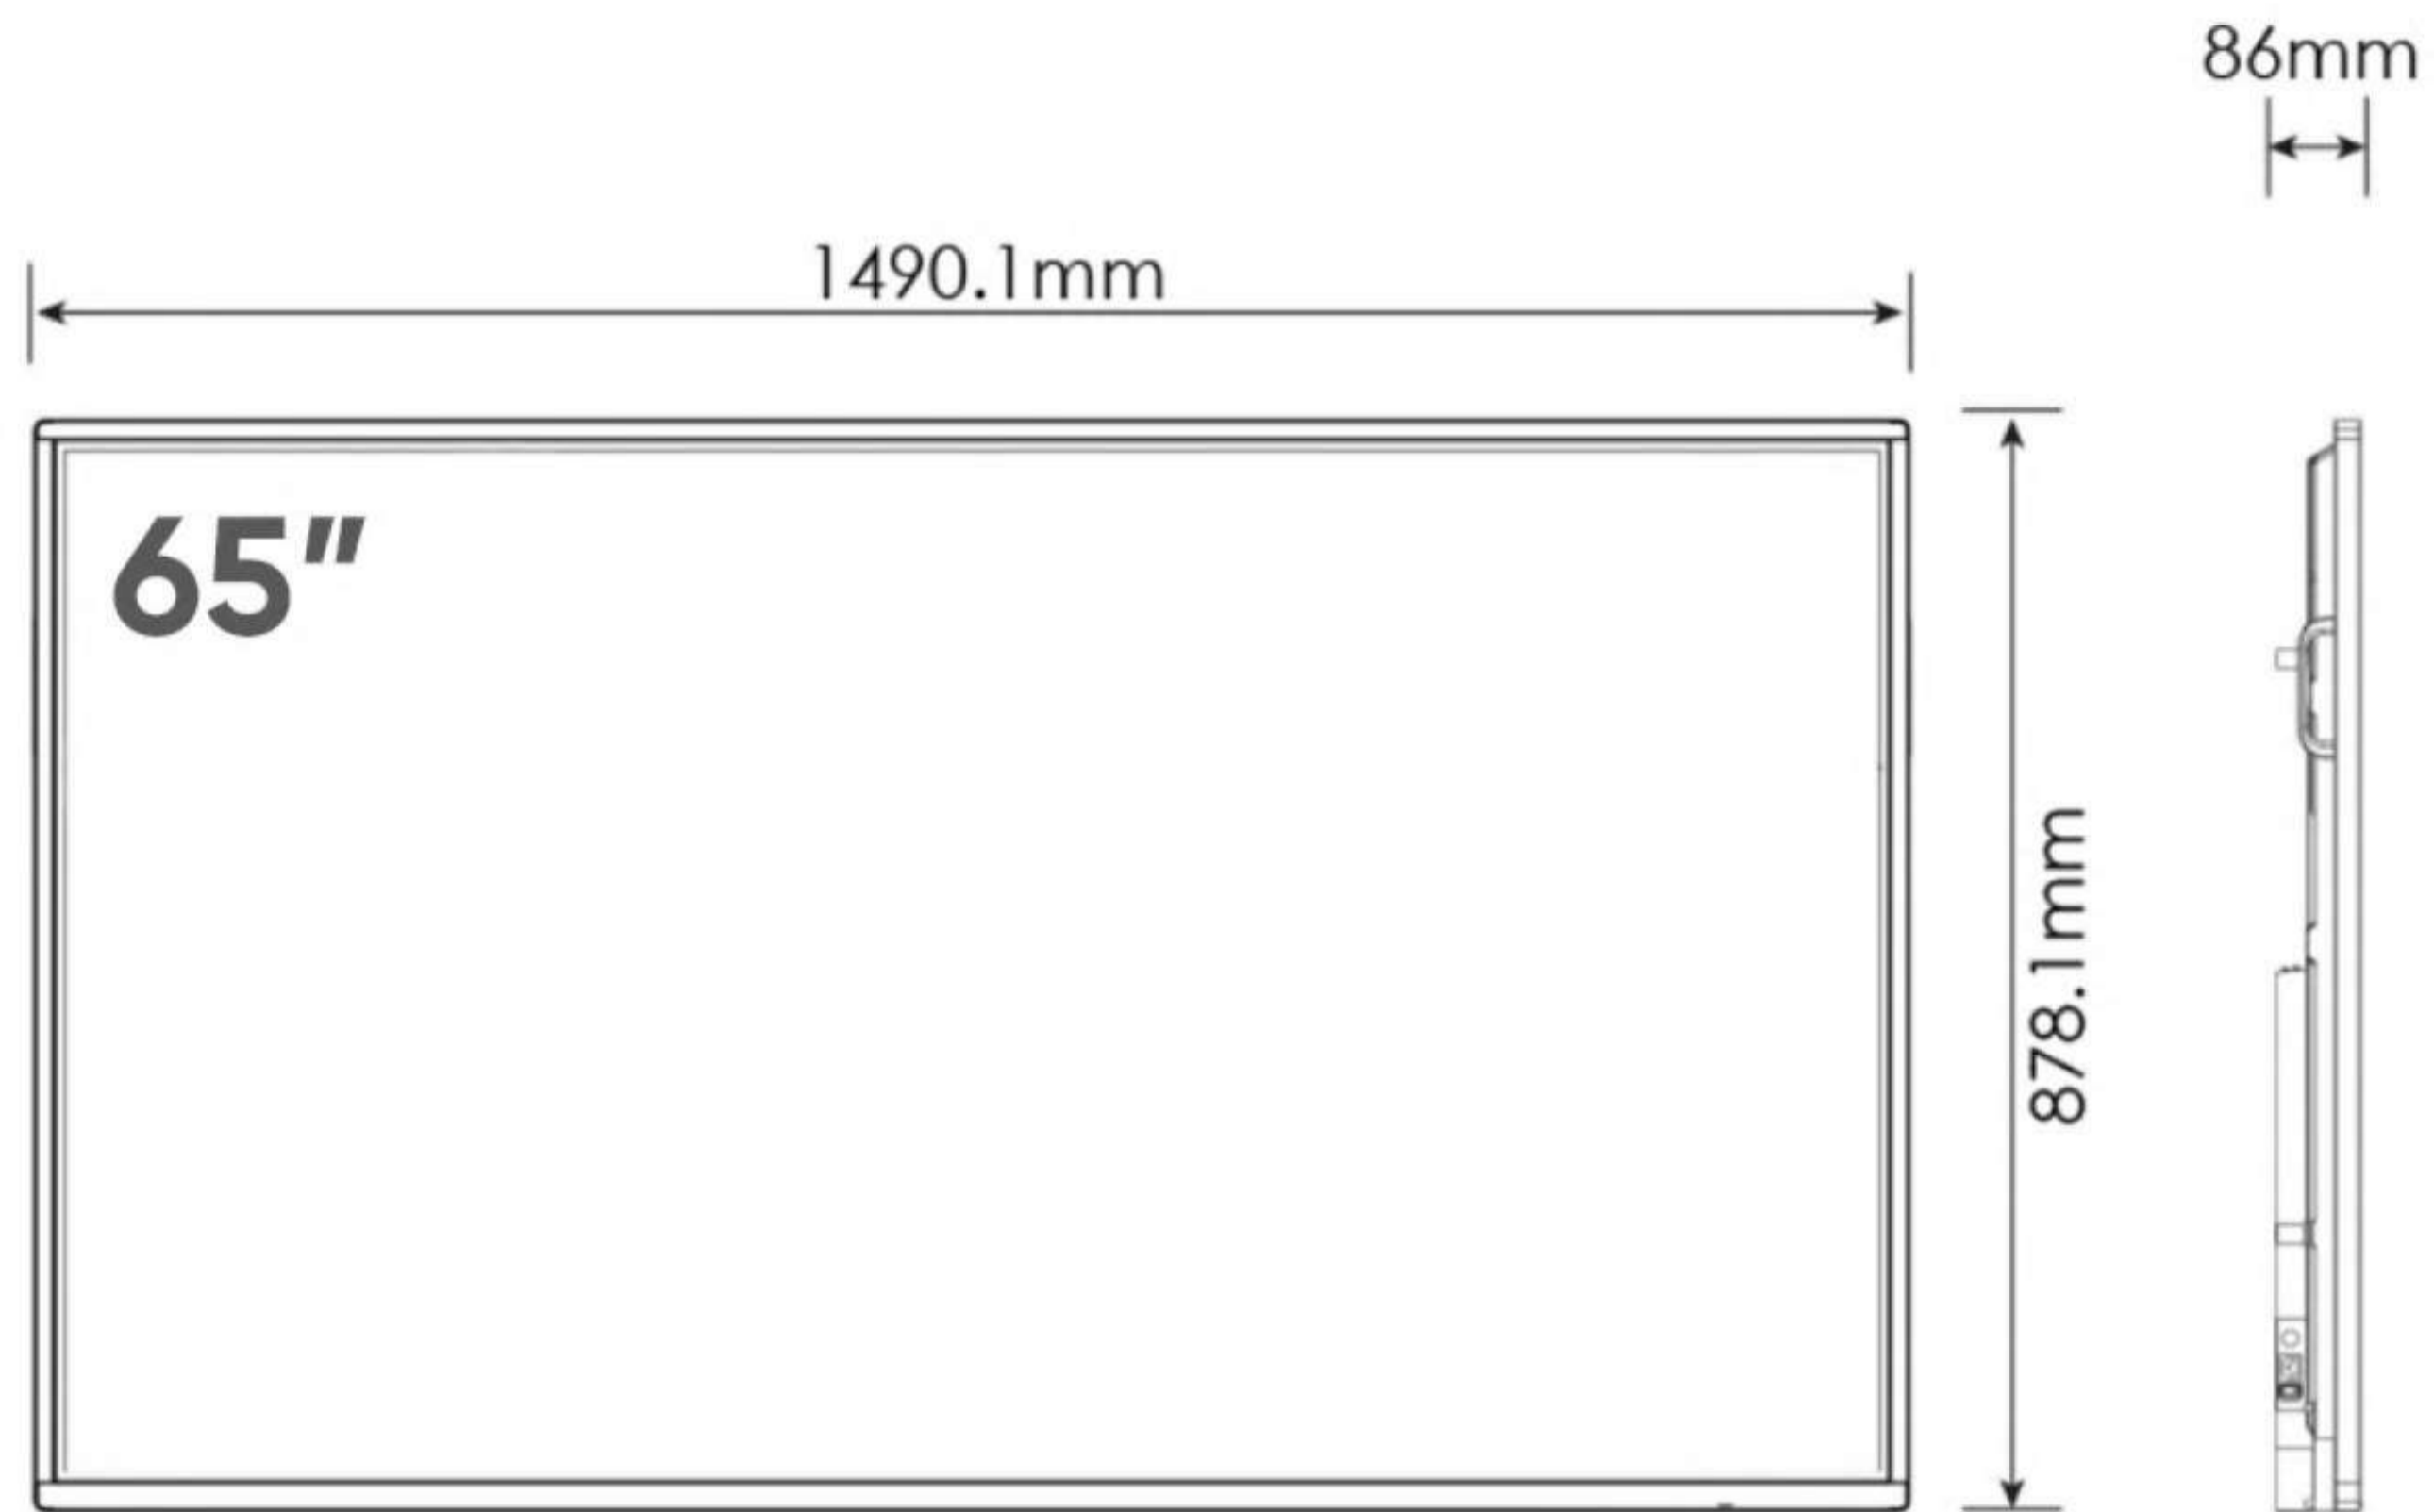

Note: Product design specifications including dimensions are subject to change without notice and may vary from those shown. Please call us for the most up to date specifications and dimensions.

[promultis]

For more exciting multitouch products visit
www.promultis.info
or call +44 (0) 239 251 2794