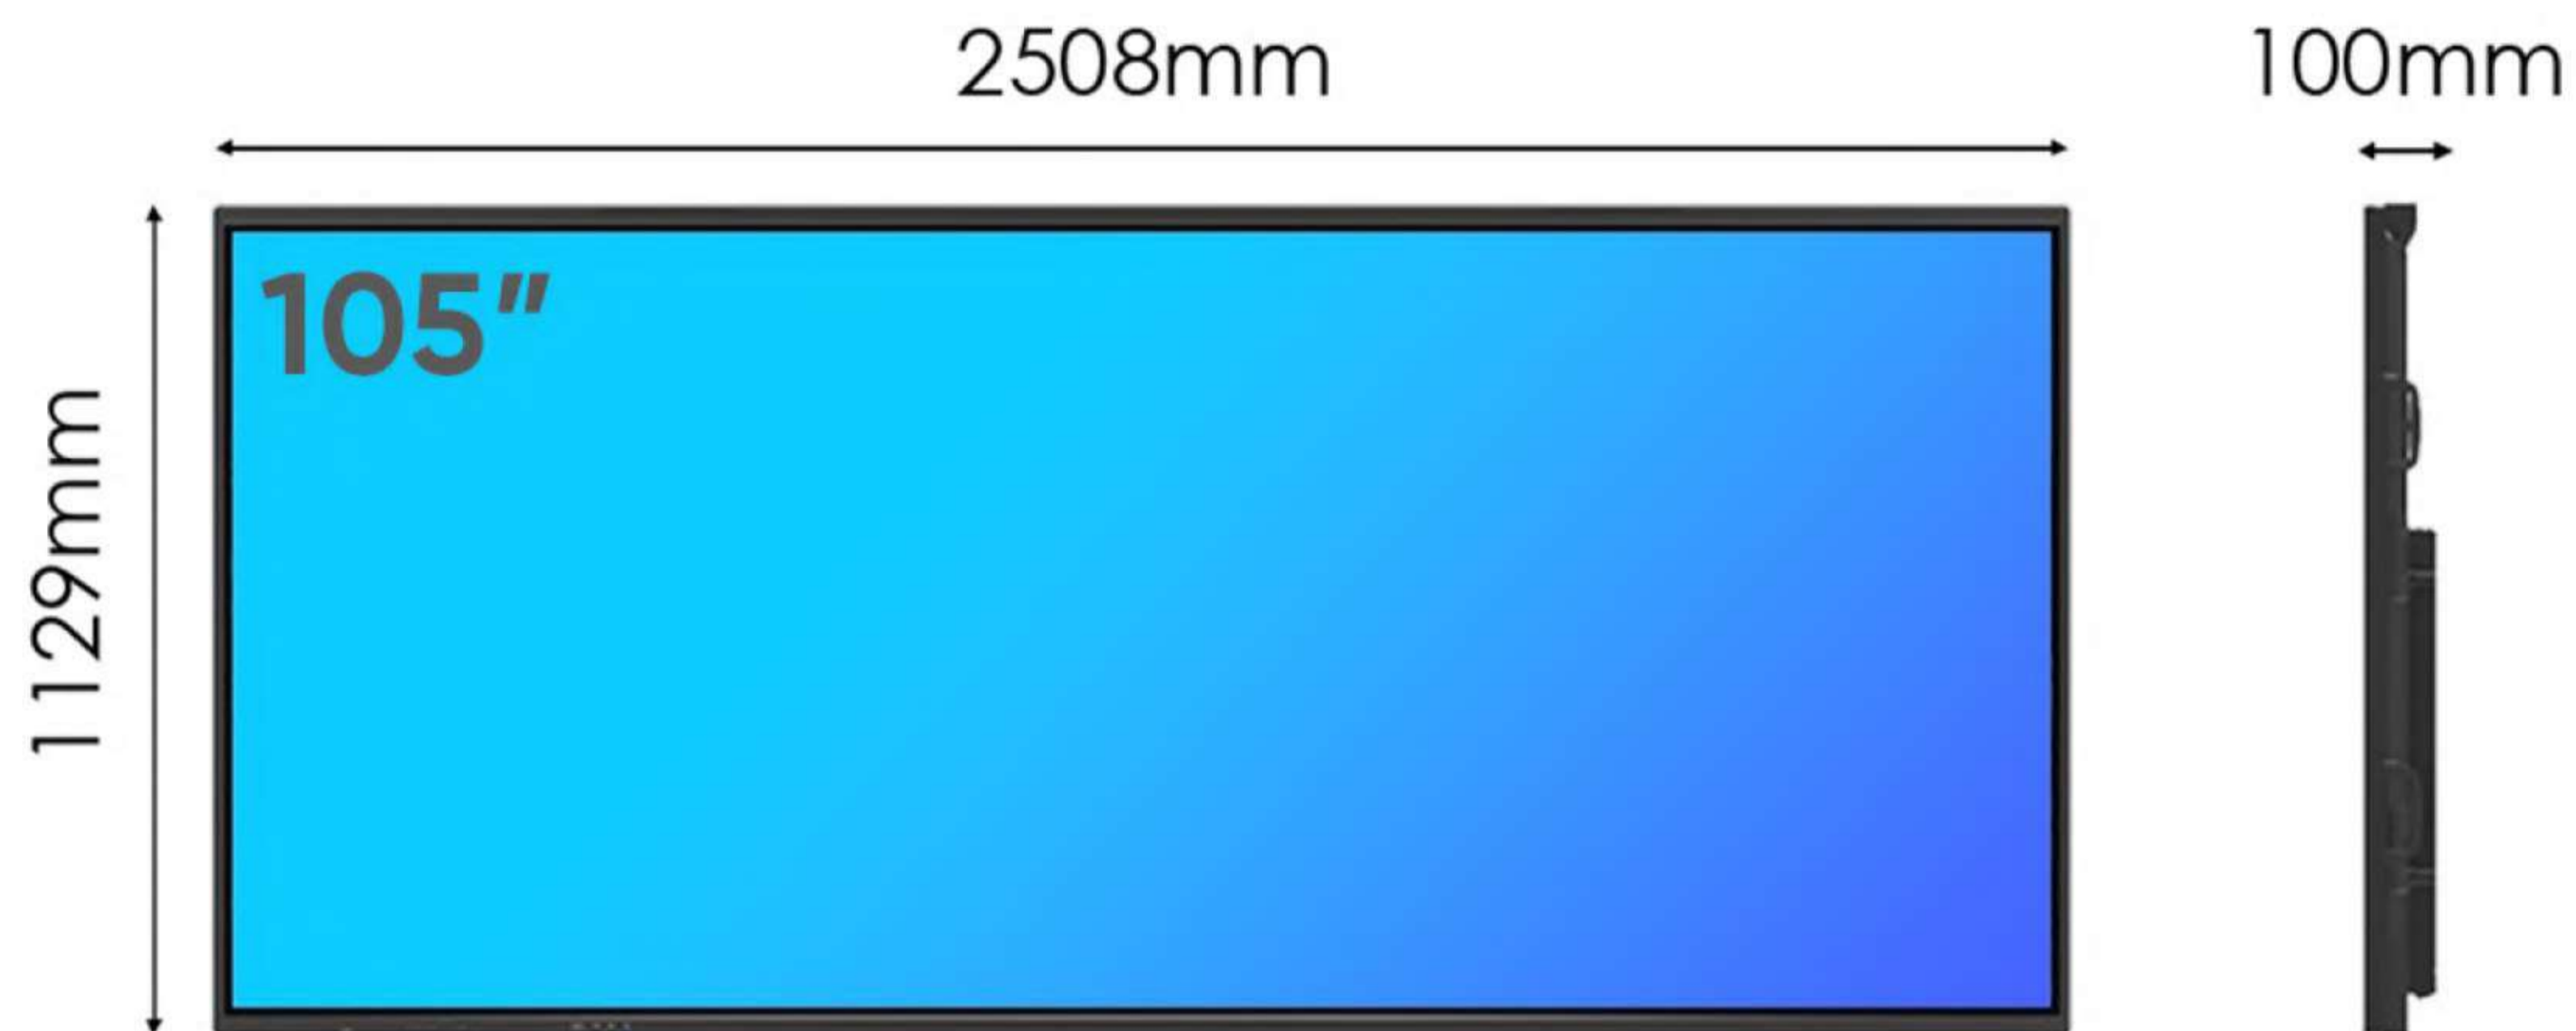

Note: Product design specifications including dimensions are subject to change without notice and may vary from those shown. Please call us for the most up to date specifications and dimensions.

[promultis]

For more exciting multitouch products visit
www.promultis.info
or call +44 (0) 239 251 2794