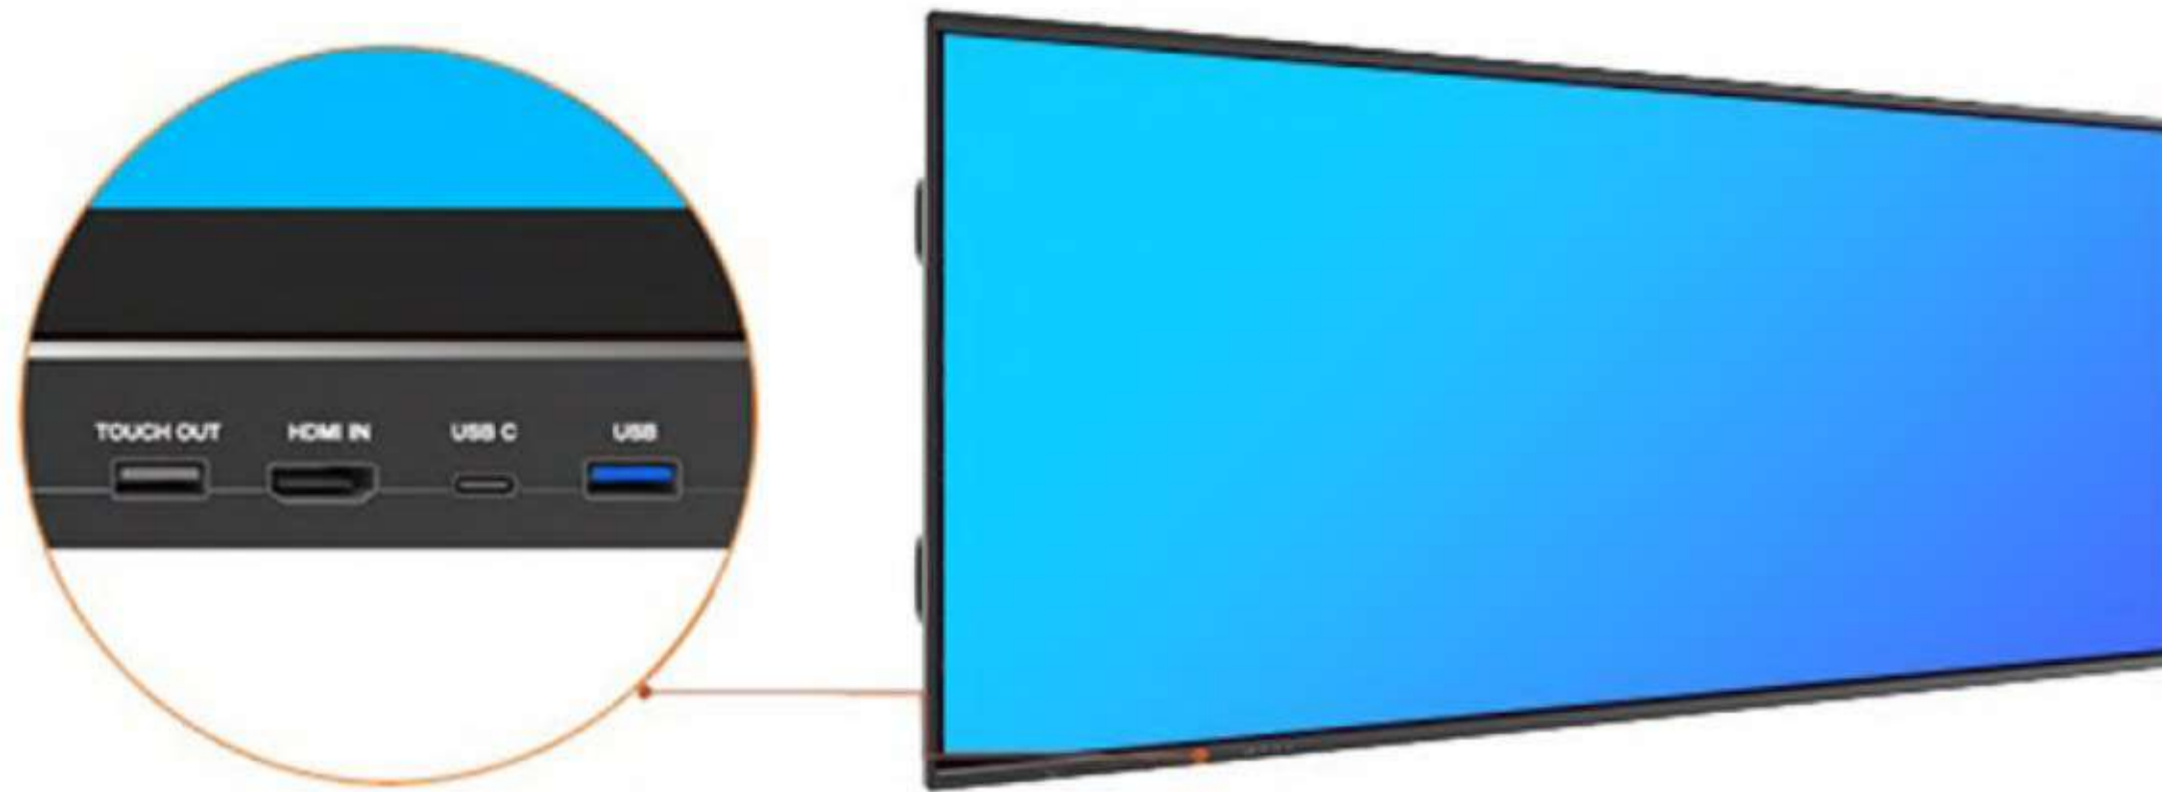

105" Connectivity

Note: Product design specifications including dimensions are subject to change without notice and may vary from those shown. Please call us for the most up to date specifications and dimensions.

[promultis]

For more exciting multitouch products visit
www.promultis.info
or call +44 (0) 239 251 2794