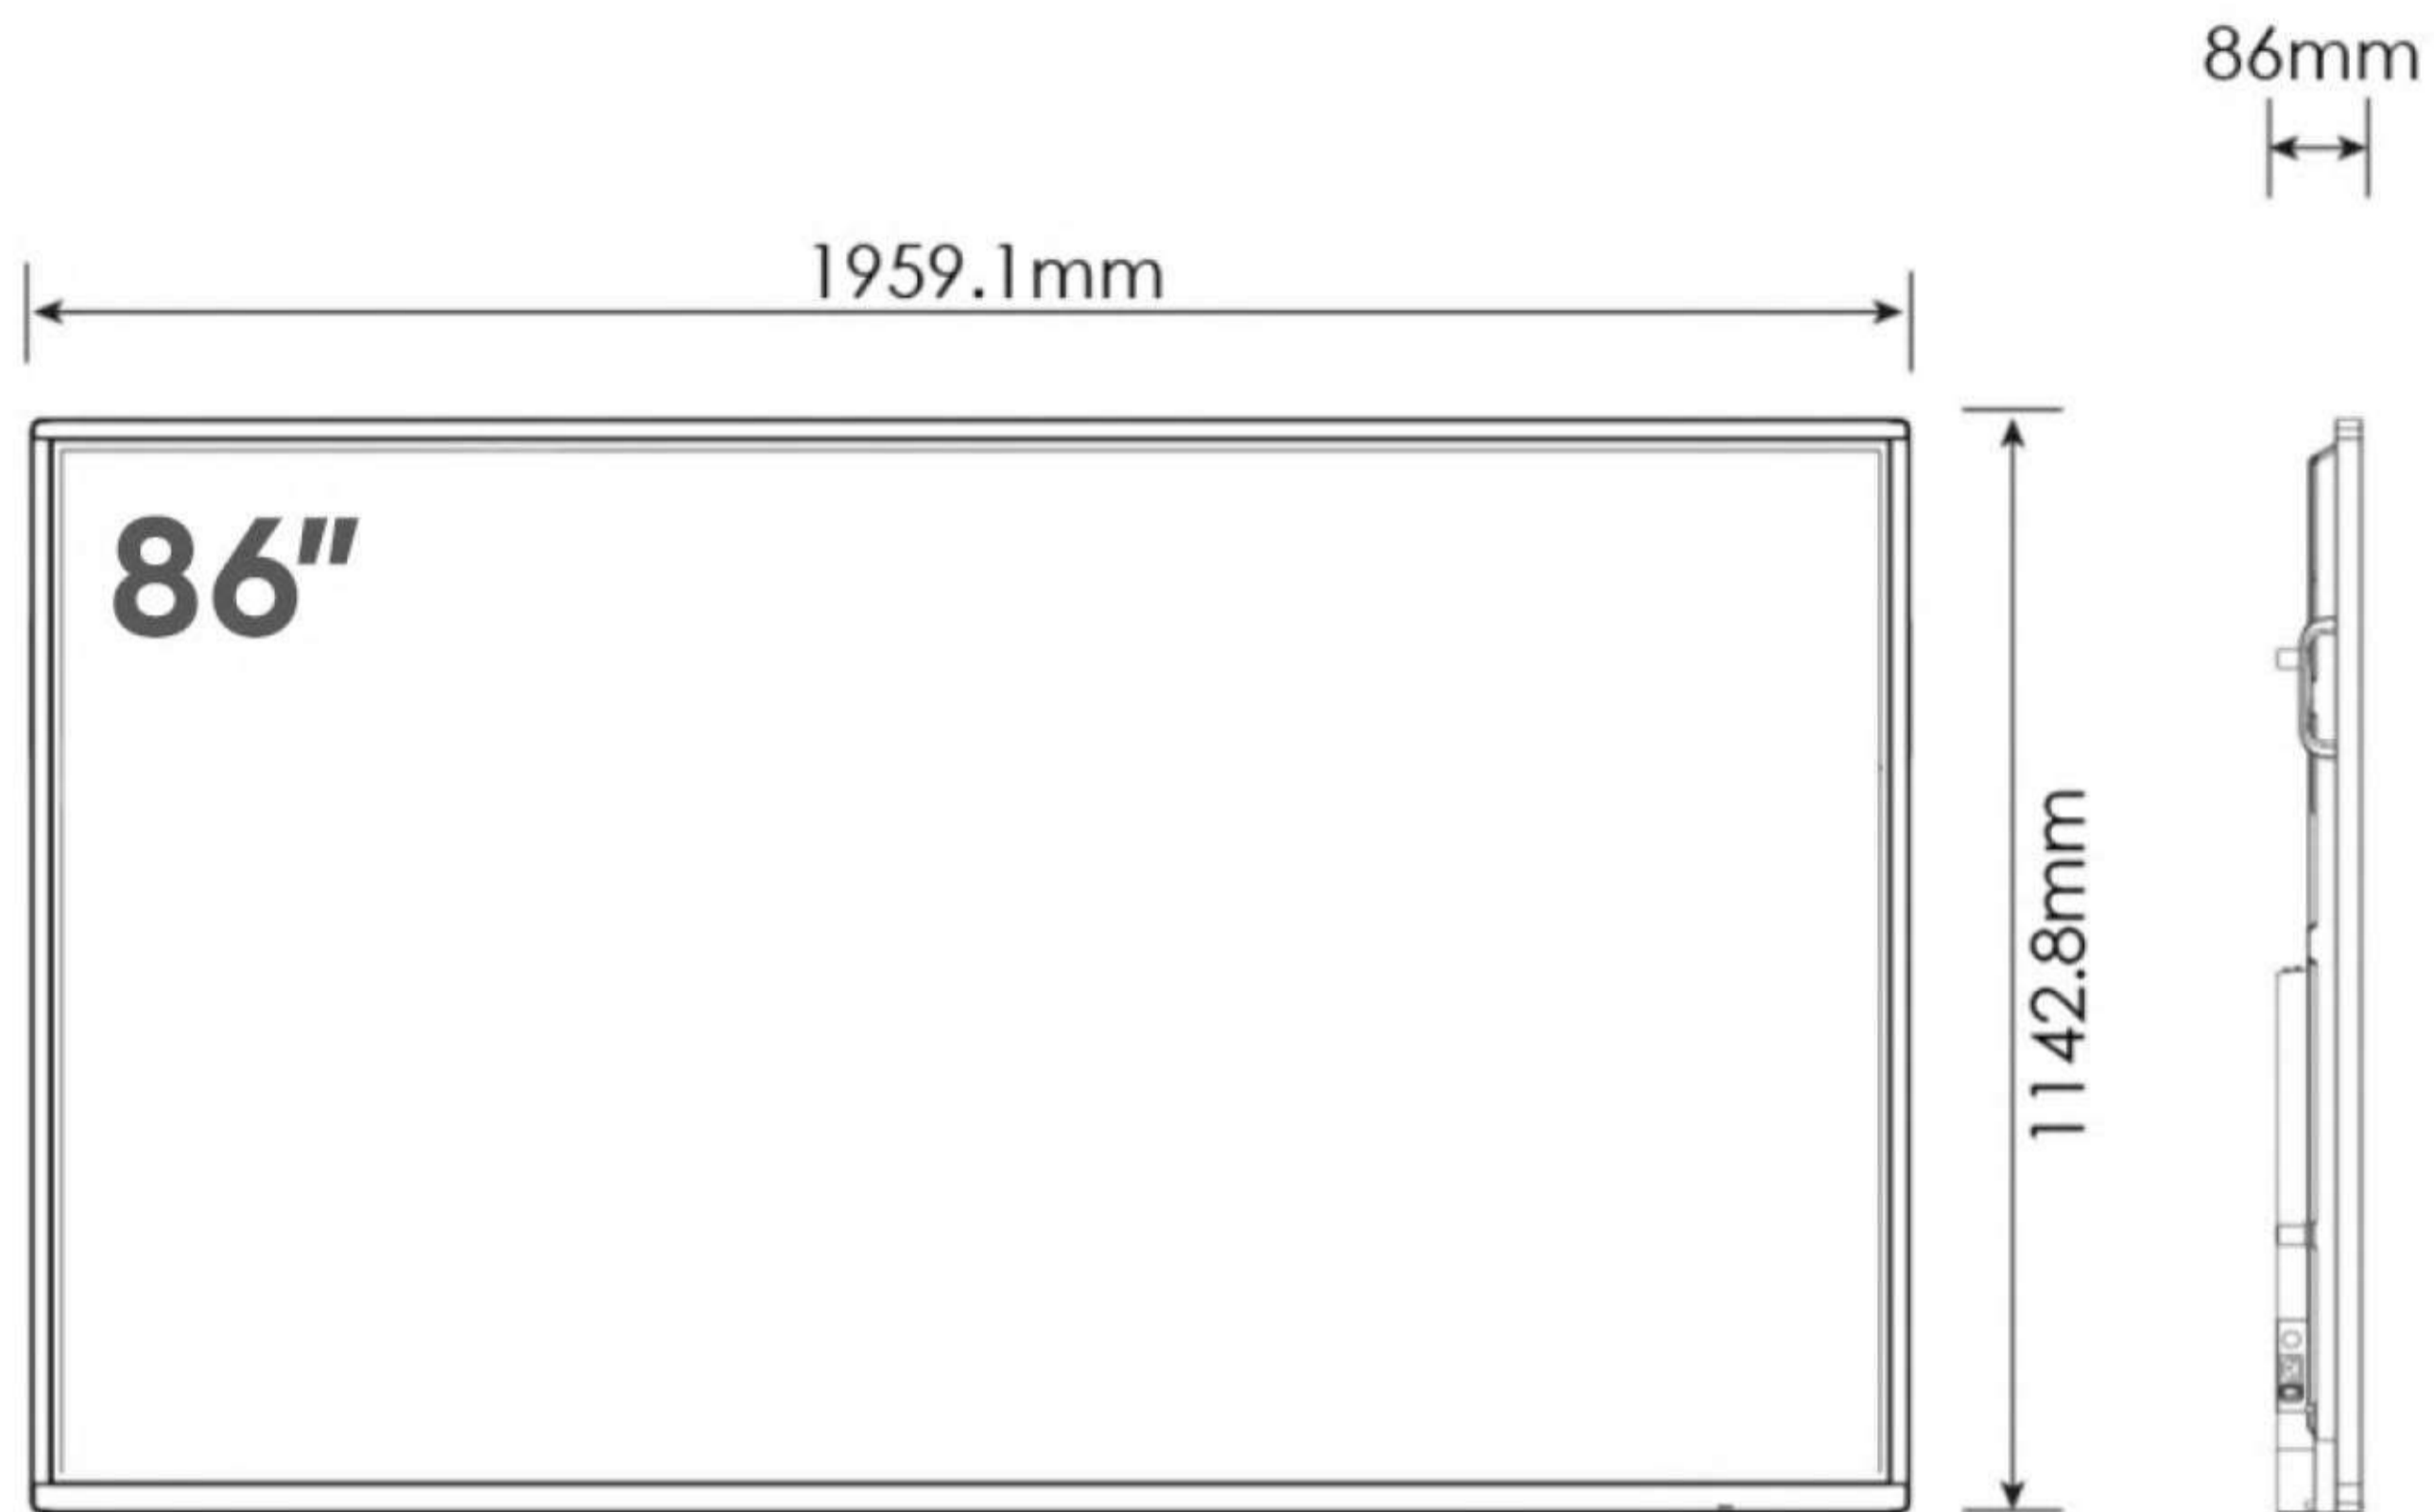

Note: Product design specifications including dimensions are subject to change without notice and may vary from those shown. Please call us for the most up to date specifications and dimensions.

[promultis]

For more exciting multitouch products visit
www.promultis.info
or call +44 (0) 239 251 2794