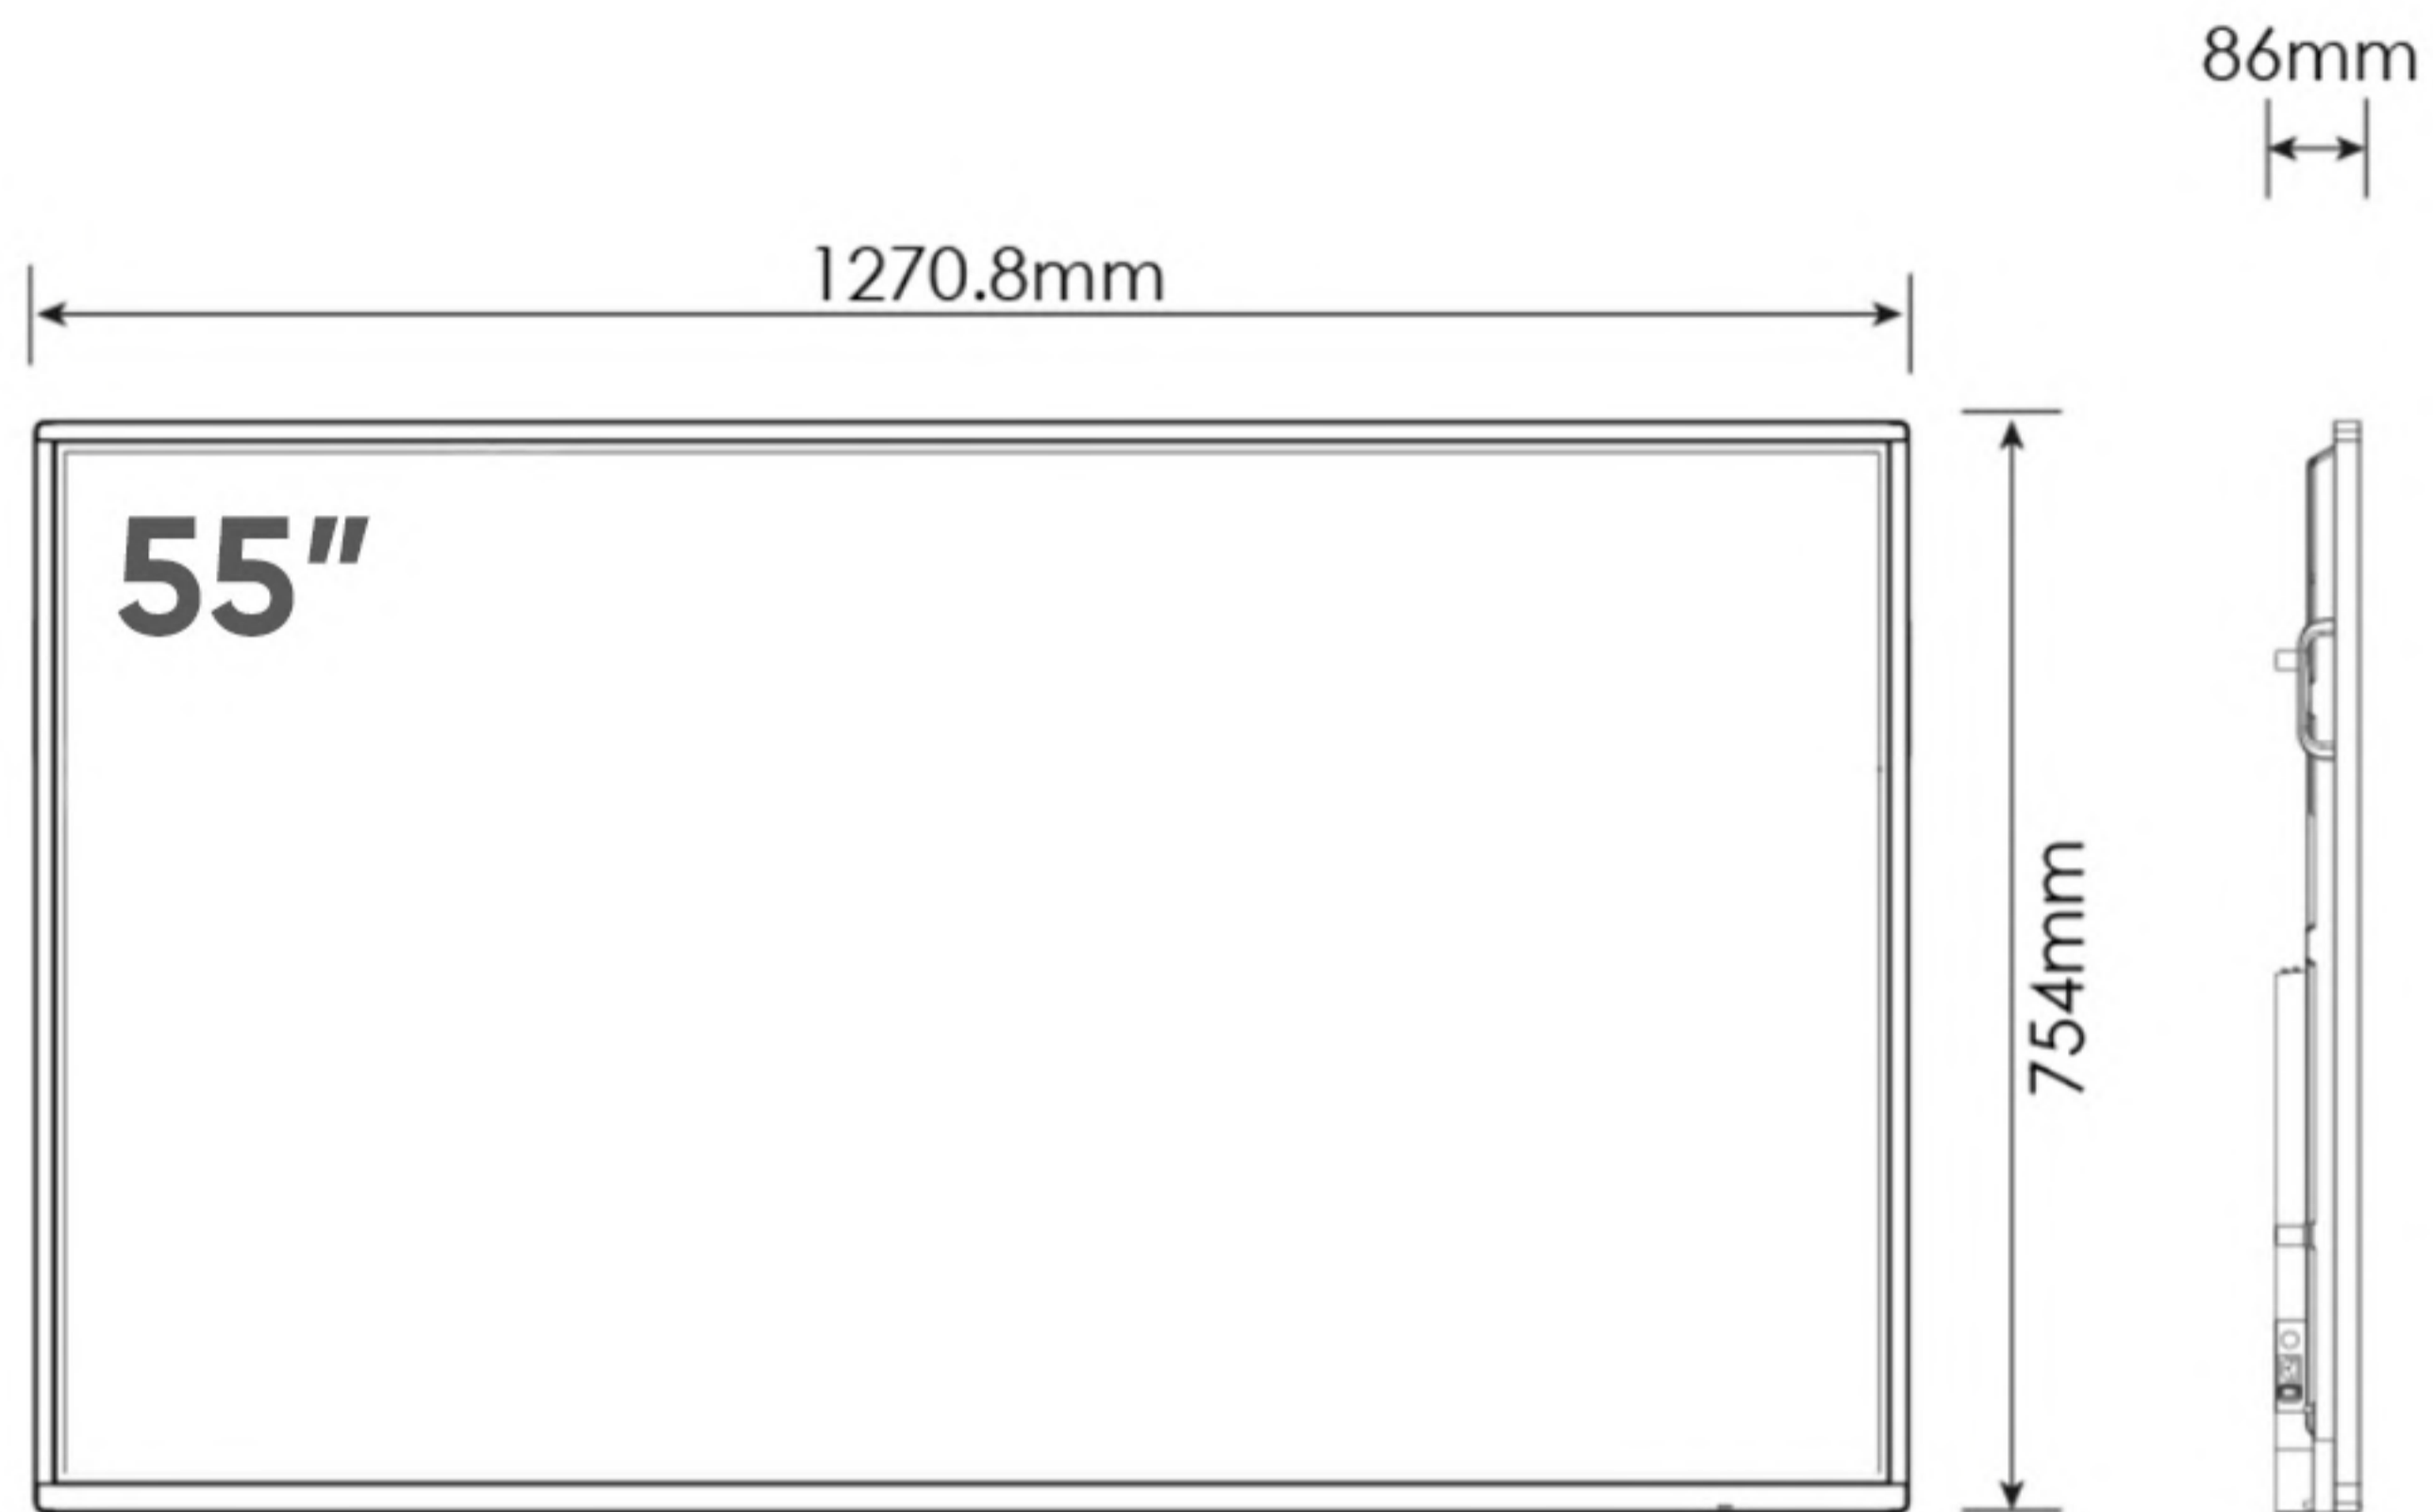

Note: Product design specifications including dimensions are subject to change without notice and may vary from those shown. Please call us for the most up to date specifications and dimensions.

[promultis]

For more exciting multitouch products visit
www.promultis.info
or call +44 (0) 239 251 2794