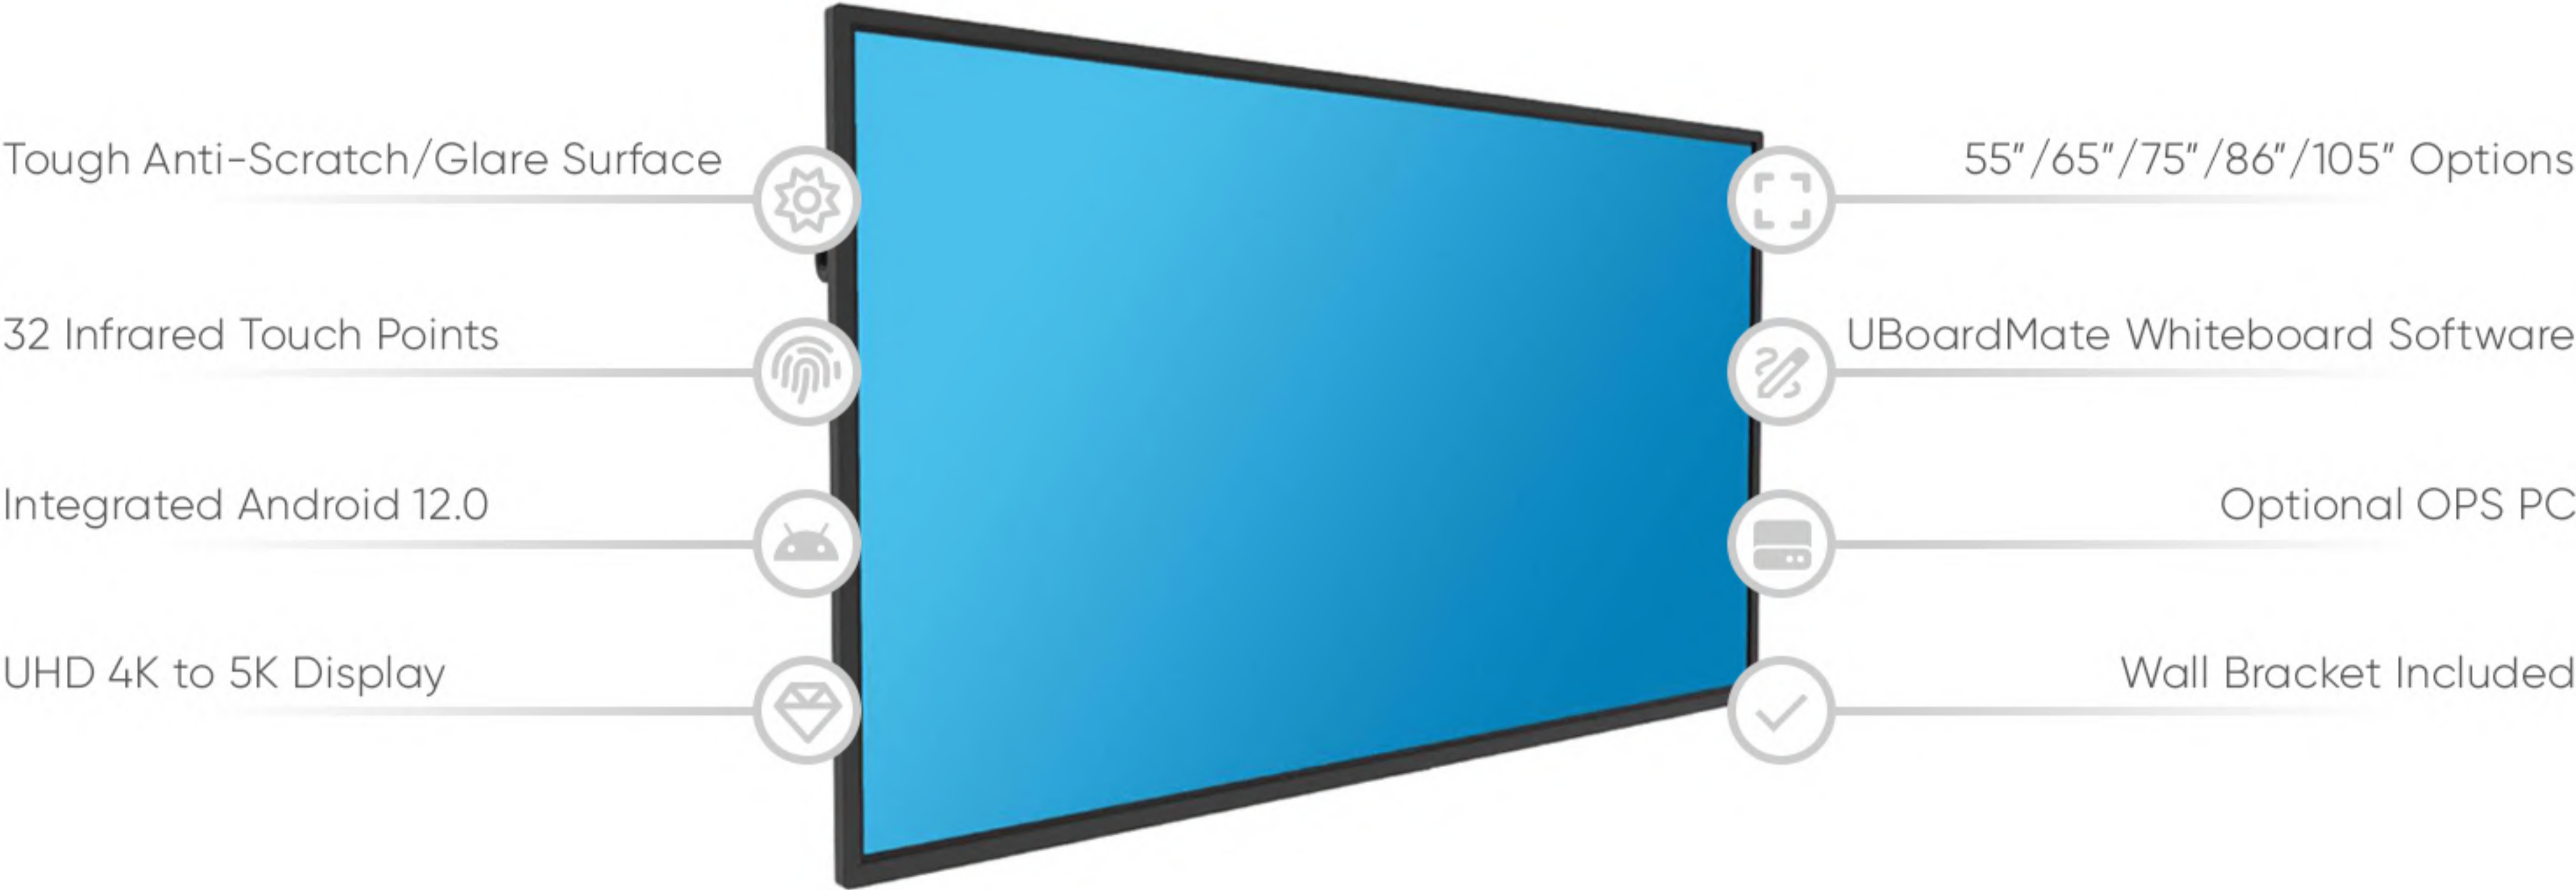

# Promultis Lightning IV

4K/5K UHD Touchscreen with 32 Infrared Touch Points. Perfect for Business, Education, & Commercial use. With Android 12.0, PC Options & HDMI, VGA, USB & more Connectivity.

Note: Product design specifications including dimensions are subject to change without notice and may vary from those shown. Please call us for the most up to date specifications and dimensions.