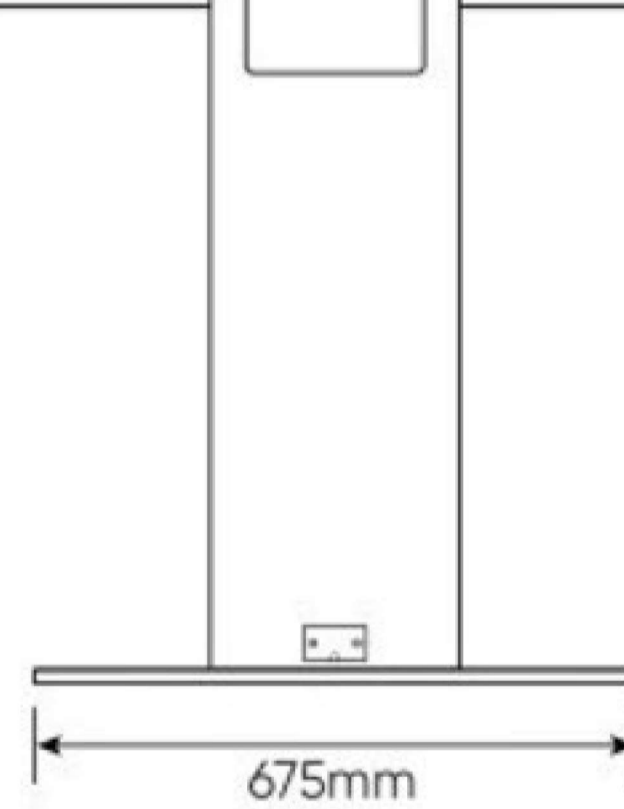

Note: Product design specifications including dimensions are subject to change without notice and may vary from those shown. Please call us for the most up to date specifications and dimensions.

[promultis]

Made in the UK

For more exciting multitouch products visit
www.promultis.info
or call +44 (0) 239 251 2794