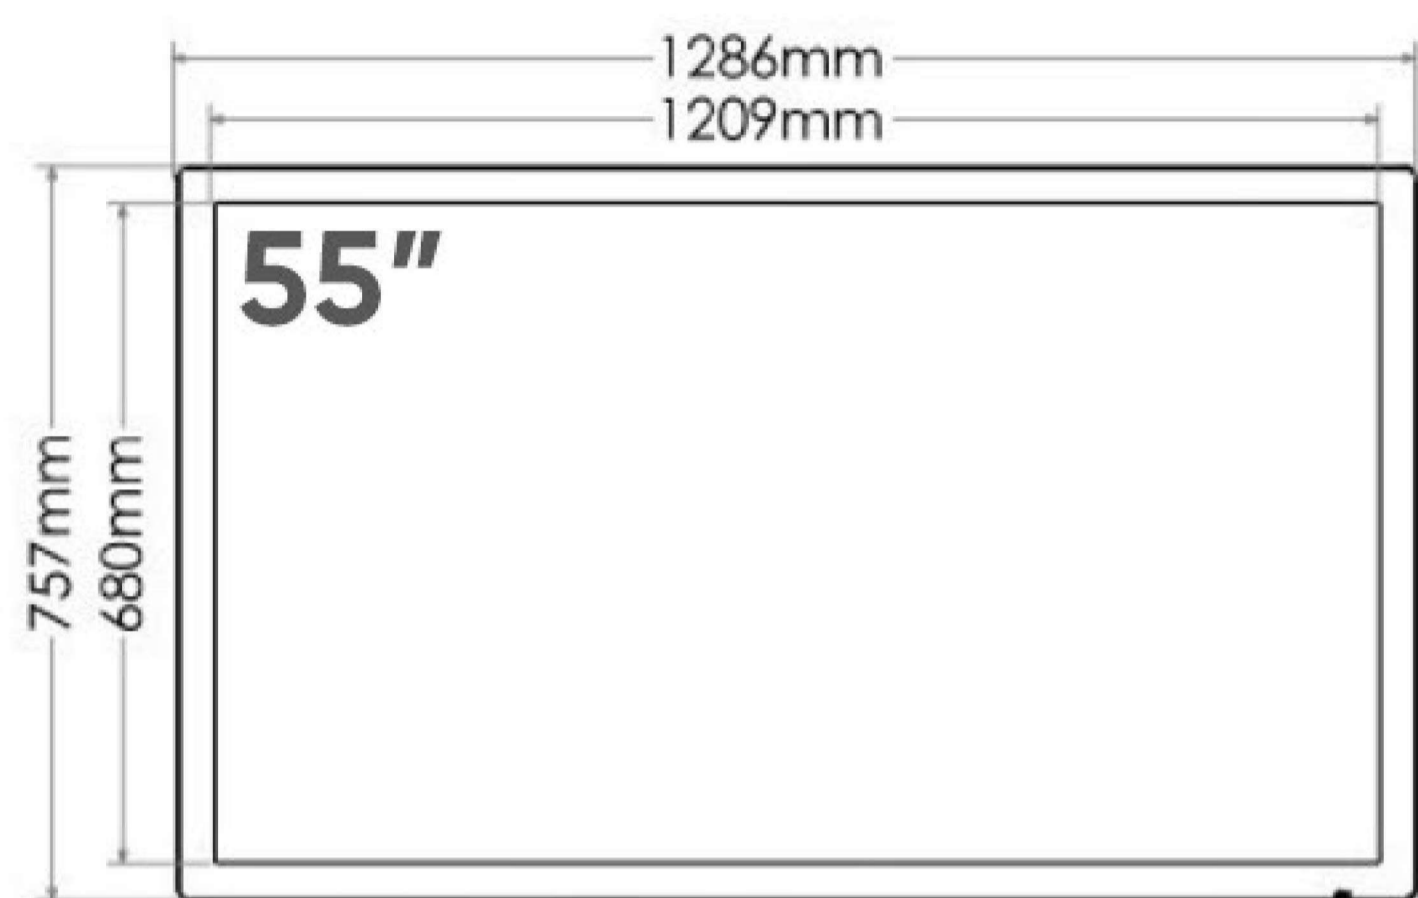

Note: Product design specifications including dimensions are subject to change without notice and may vary from those shown. Please call us for the most up to date specifications and dimensions.

[promultis]

Made in the UK

For more exciting multitouch products visit
www.promultis.info
or call +44 (0) 239 251 2794