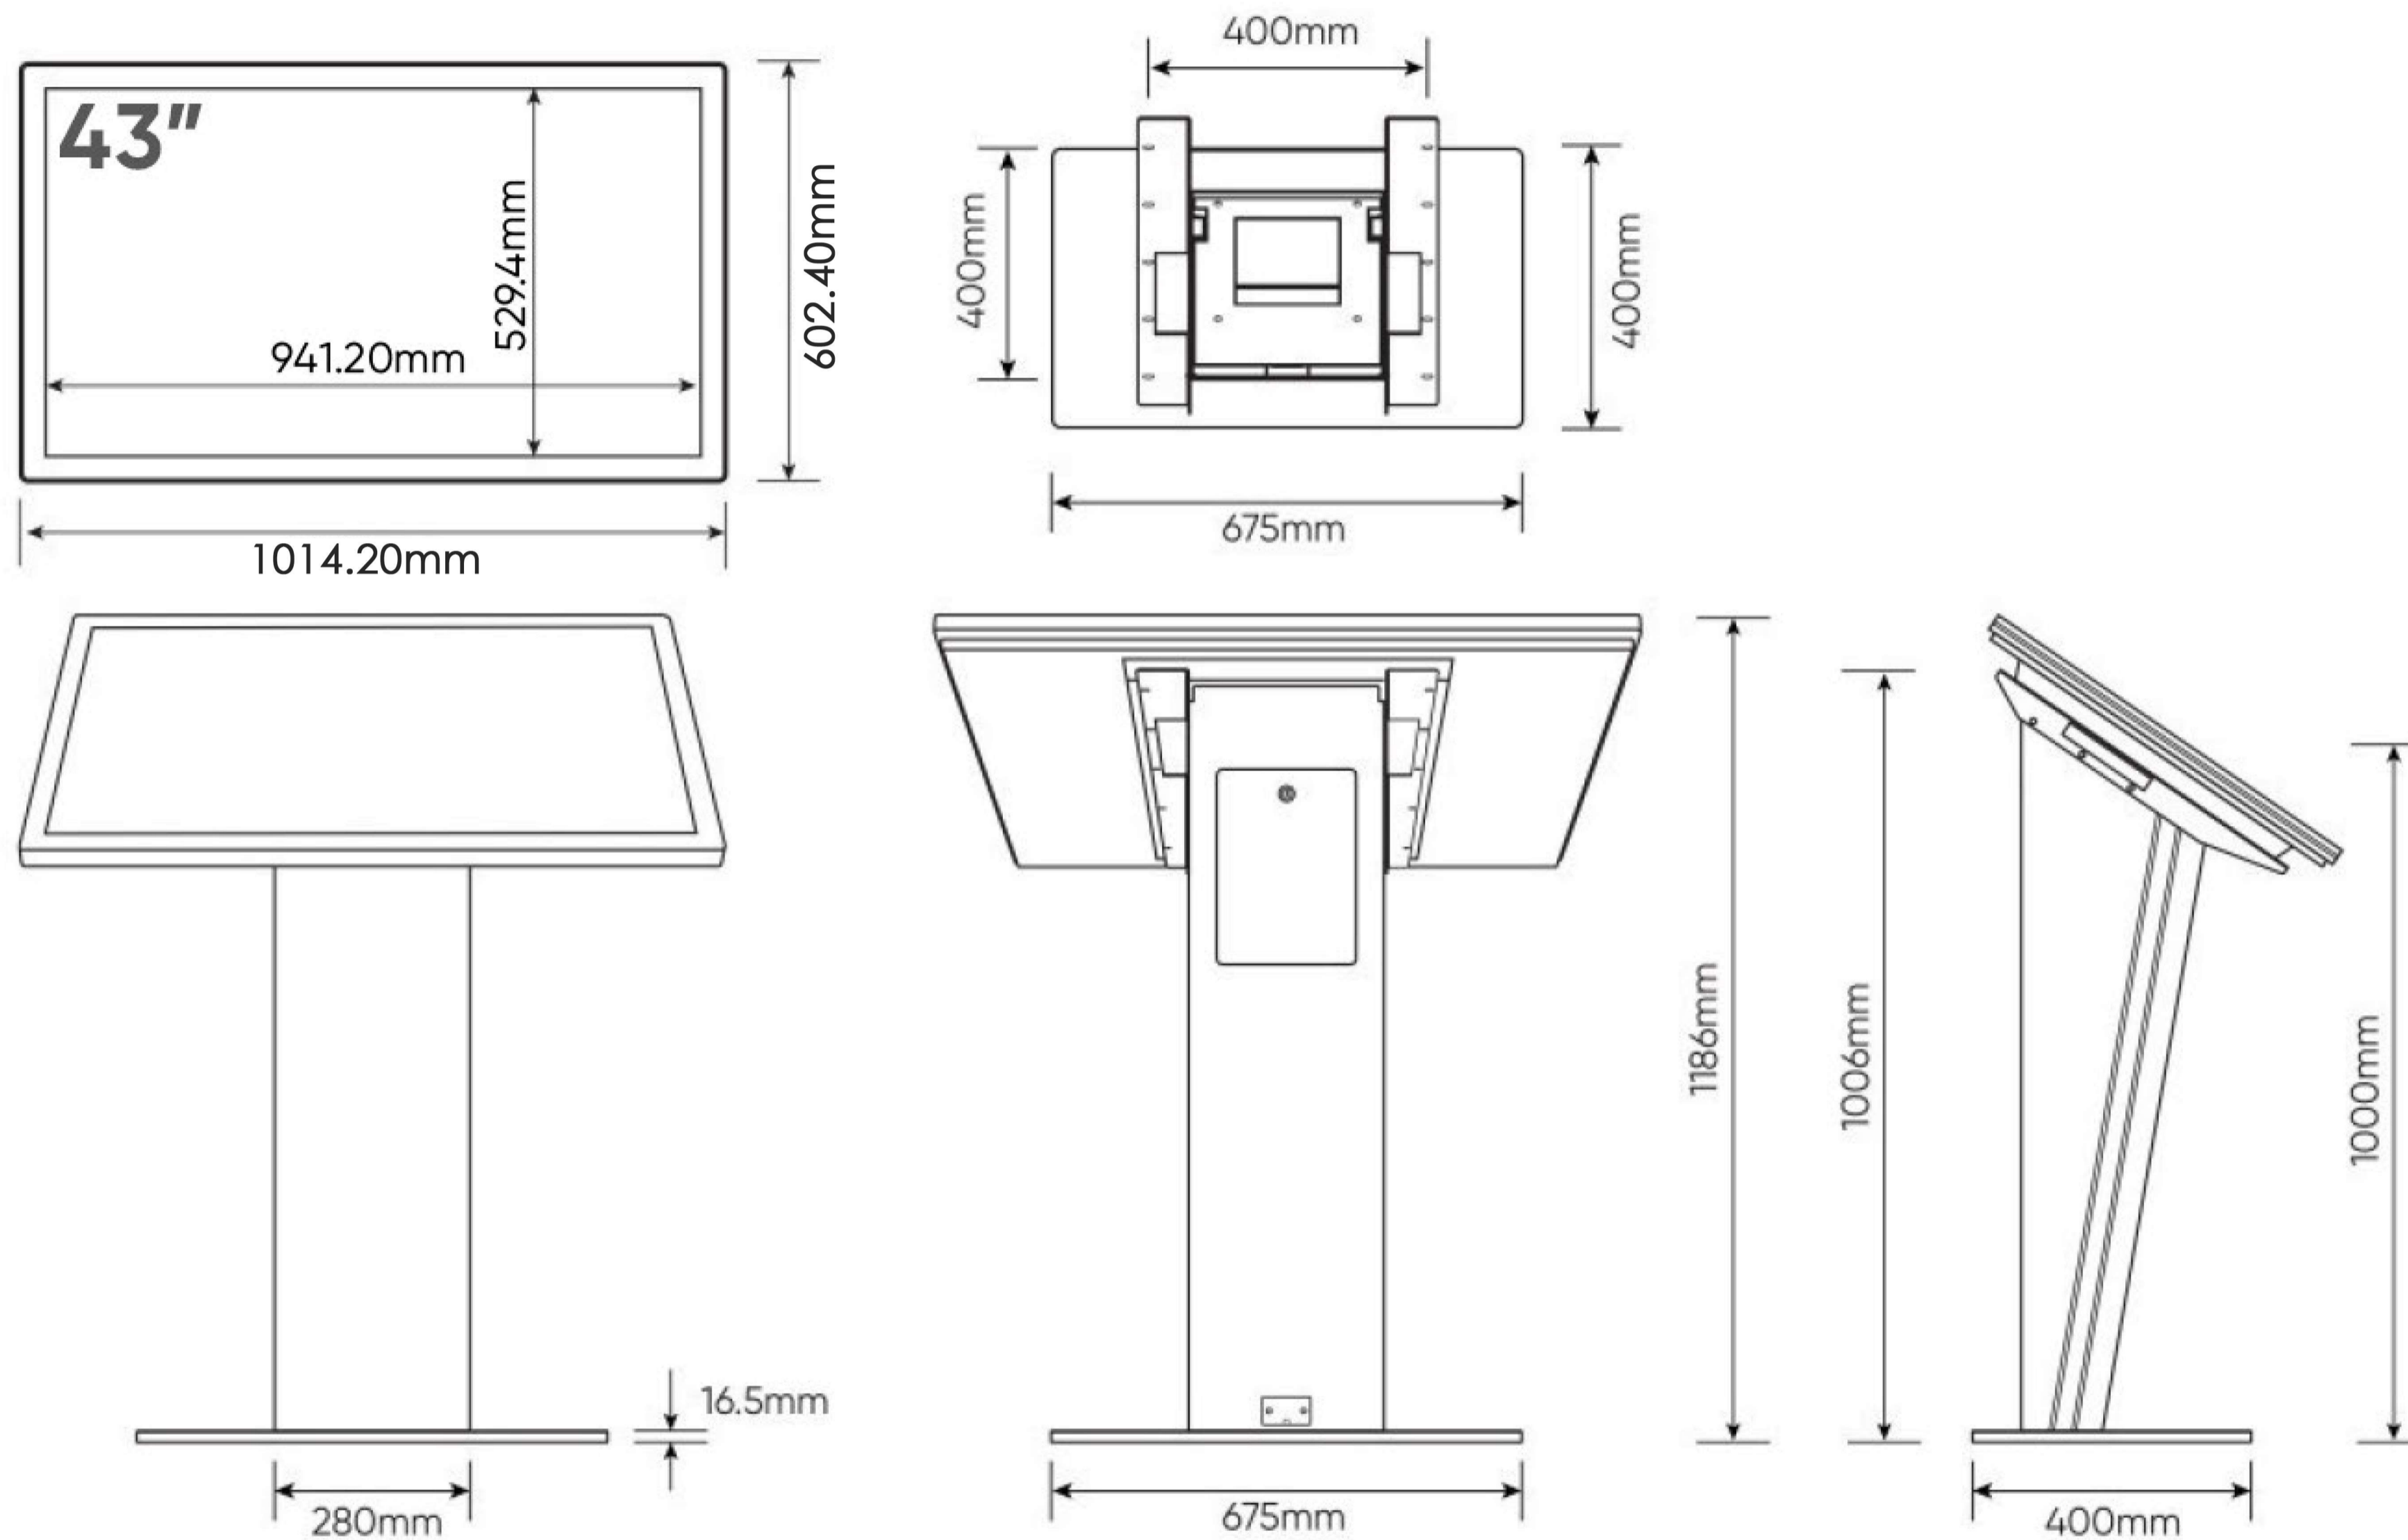

Note: Product design specifications including dimensions are subject to change without notice and may vary from those shown. Please call us for the most up to date specifications and dimensions.

[promultis]

Made in the UK

For more exciting multitouch products visit
www.promultis.info
or call +44 (0) 239 251 2794