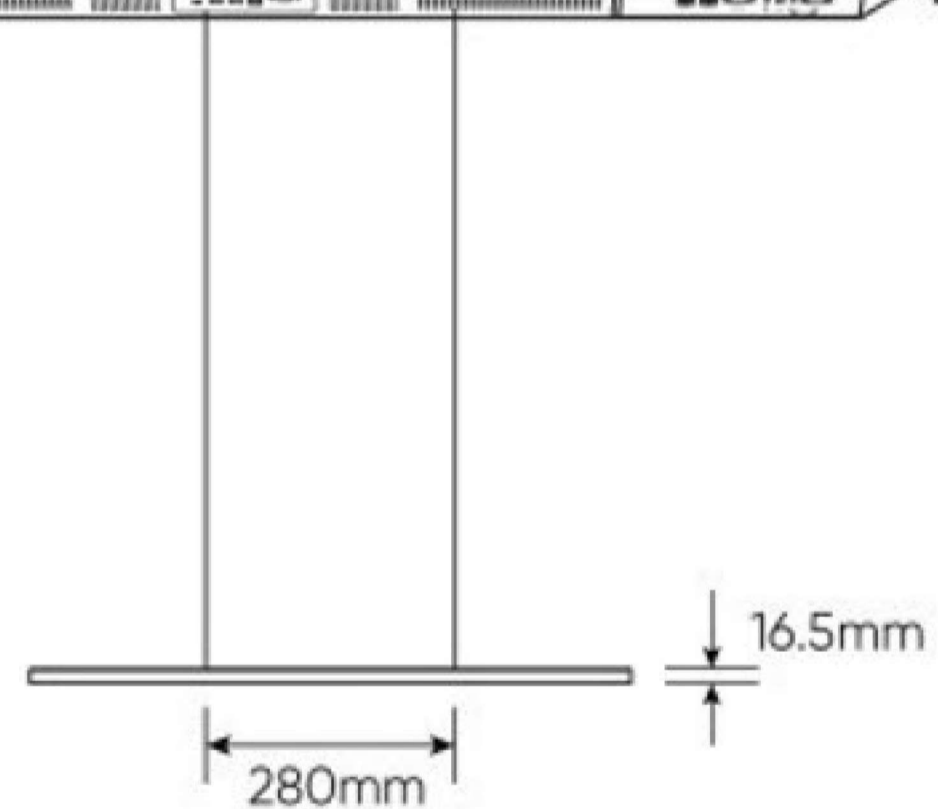

Note: Product design specifications including dimensions are subject to change without notice and may vary from those shown. Please call us for the most up to date specifications and dimensions.

[promultis]

Made in the UK

For more exciting multitouch products visit
www.promultis.info
or call +44 (0) 239 251 2794