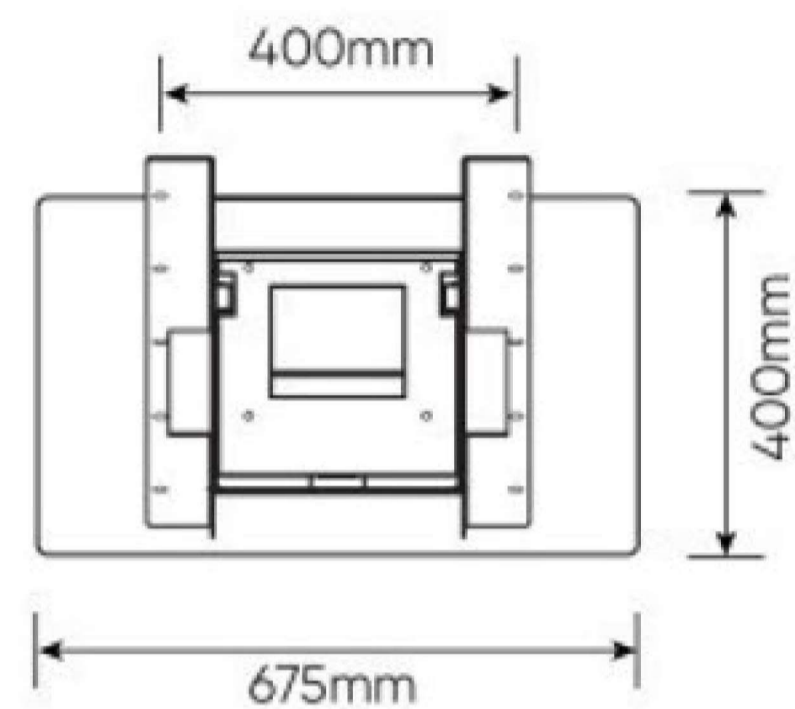

Note: Product design specifications including dimensions are subject to change without notice and may vary from those shown. Please call us for the most up to date specifications and dimensions.

[promultis]

Made in the UK

For more exciting multitouch products visit
www.promultis.info
or call +44 (0) 239 251 2794