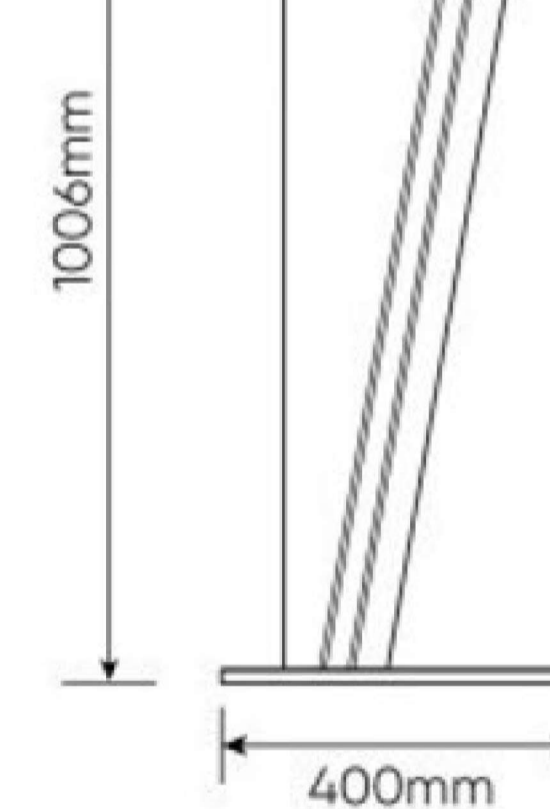

Note: Product design specifications including dimensions are subject to change without notice and may vary from those shown. Please call us for the most up to date specifications and dimensions.

[promultis]

Made in the UK

For more exciting multitouch products visit
www.promultis.info
or call +44 (0) 239 251 2794