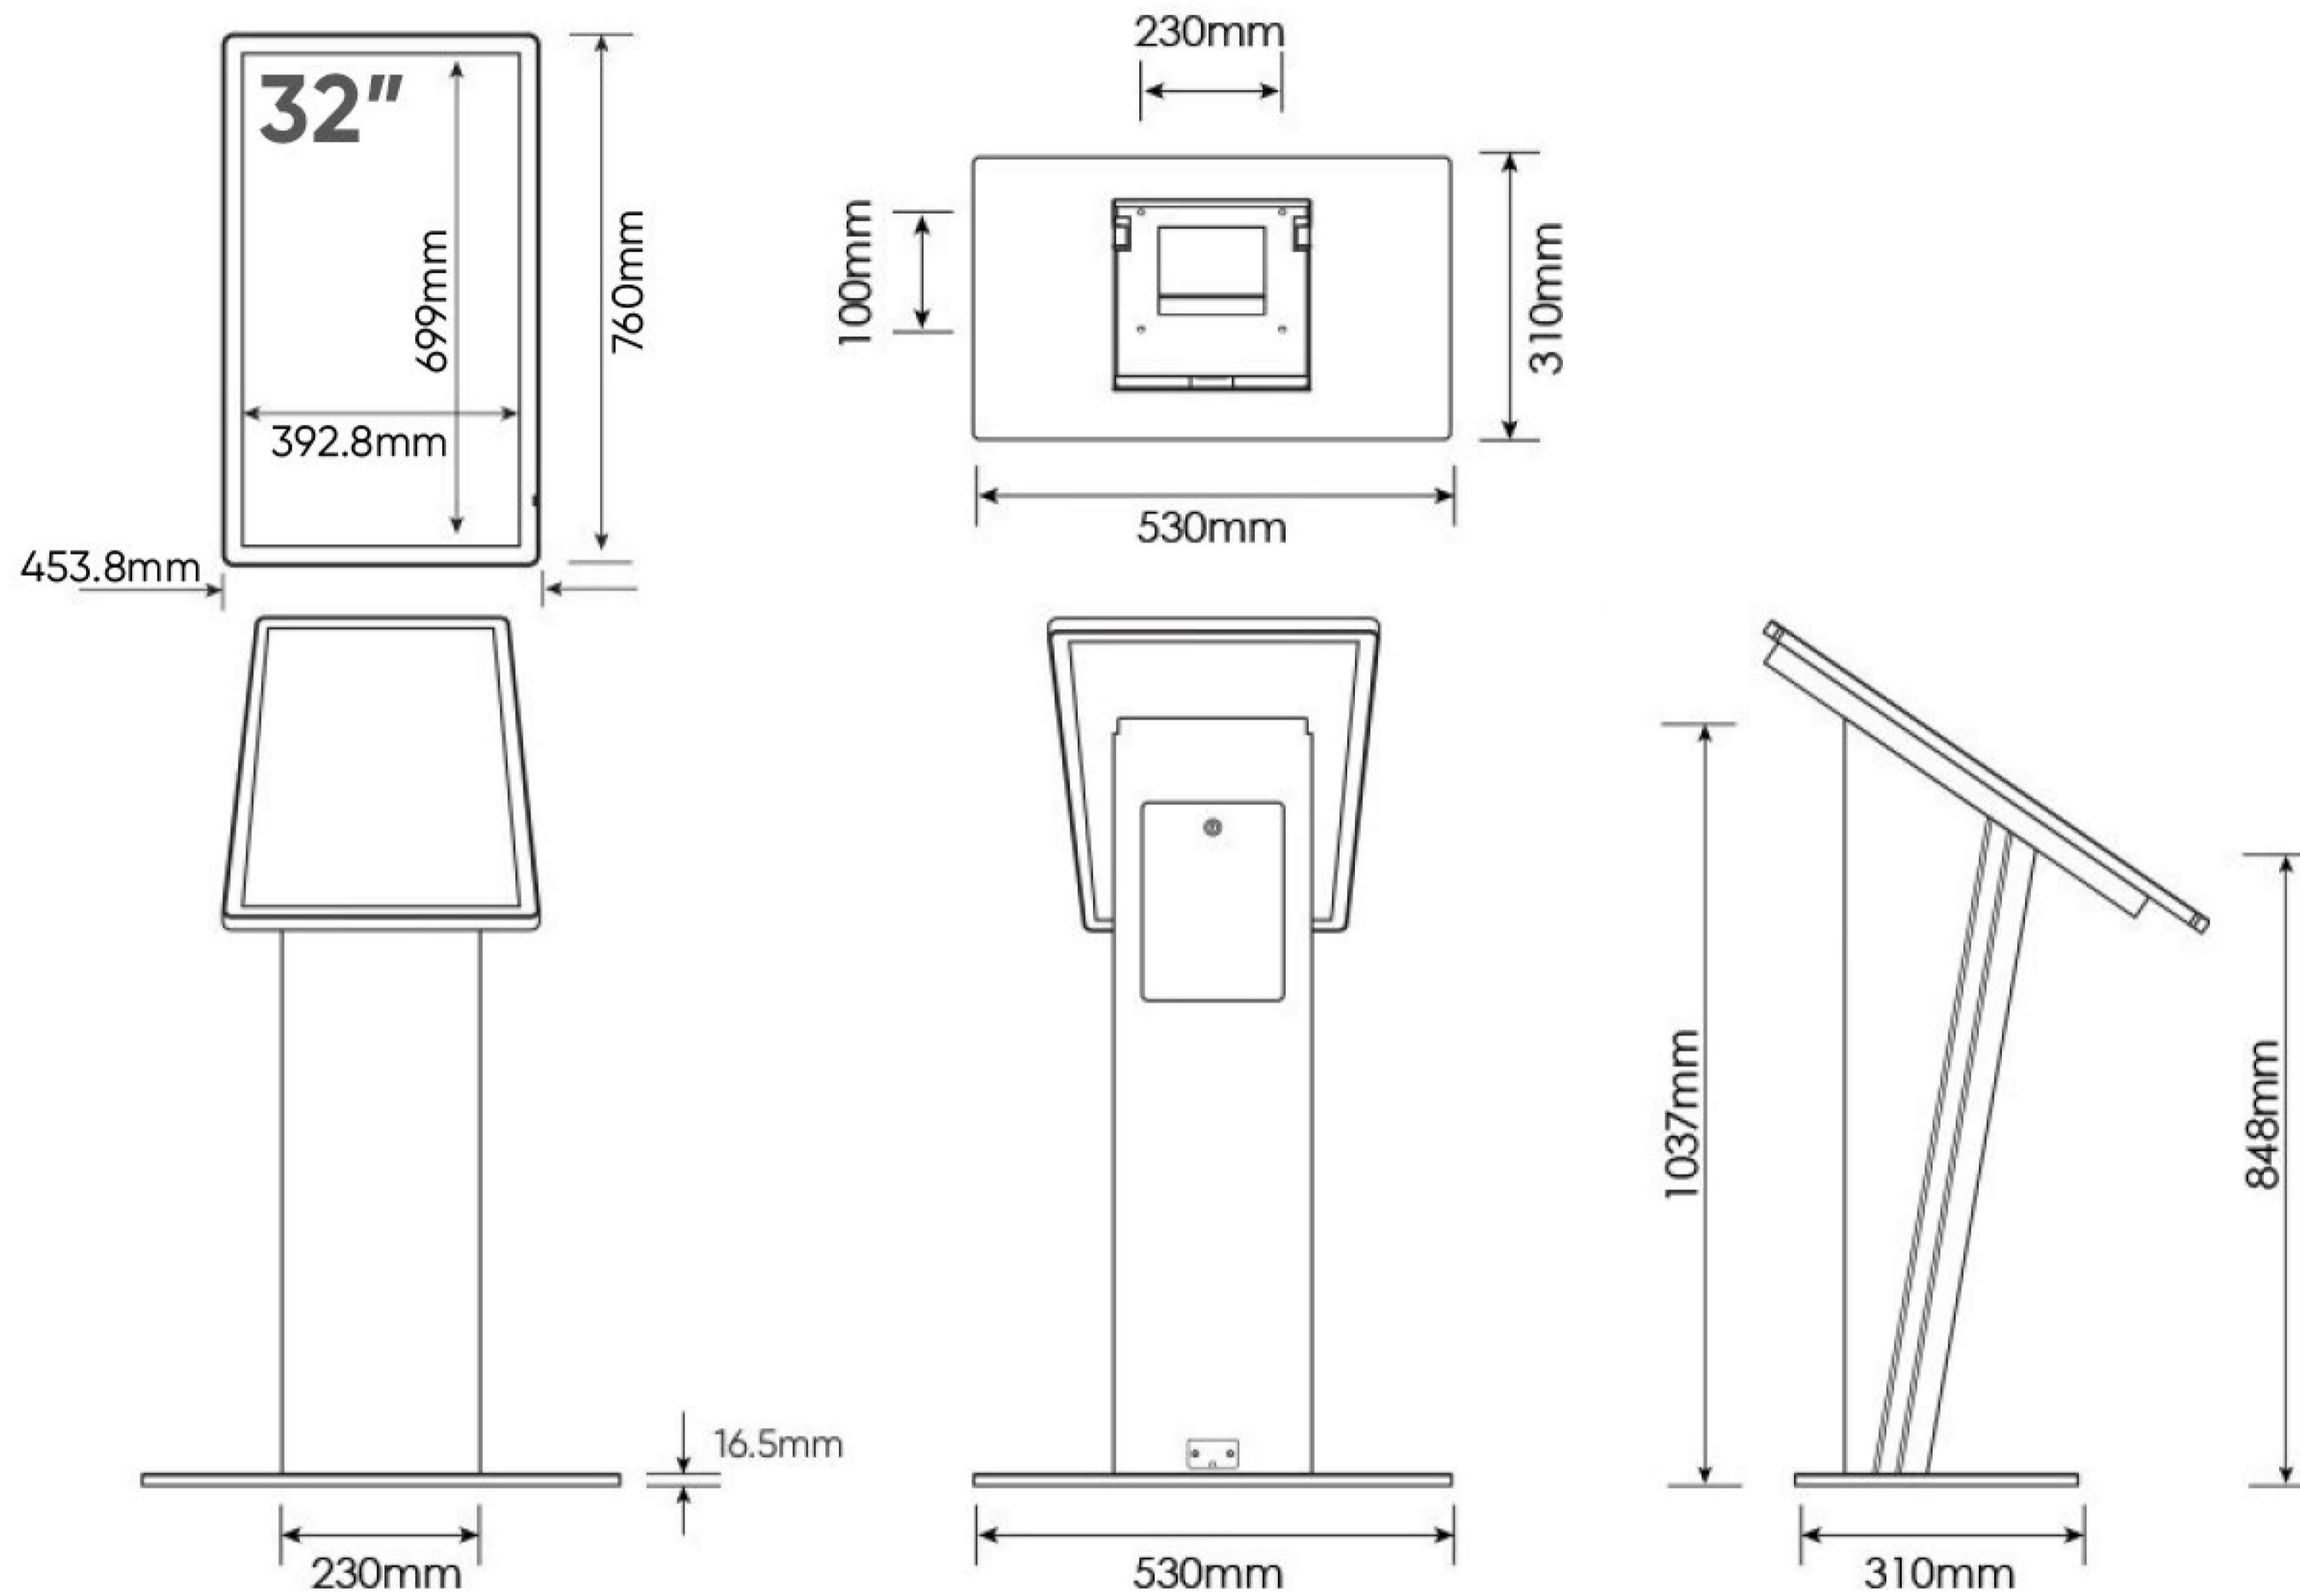

Note: Product design specifications including dimensions are subject to change without notice and may vary from those shown. Please call us for the most up to date specifications and dimensions.

[promultis]

Made in the UK

For more exciting multitouch products visit
www.promultis.info
or call +44 (0) 239 251 2794