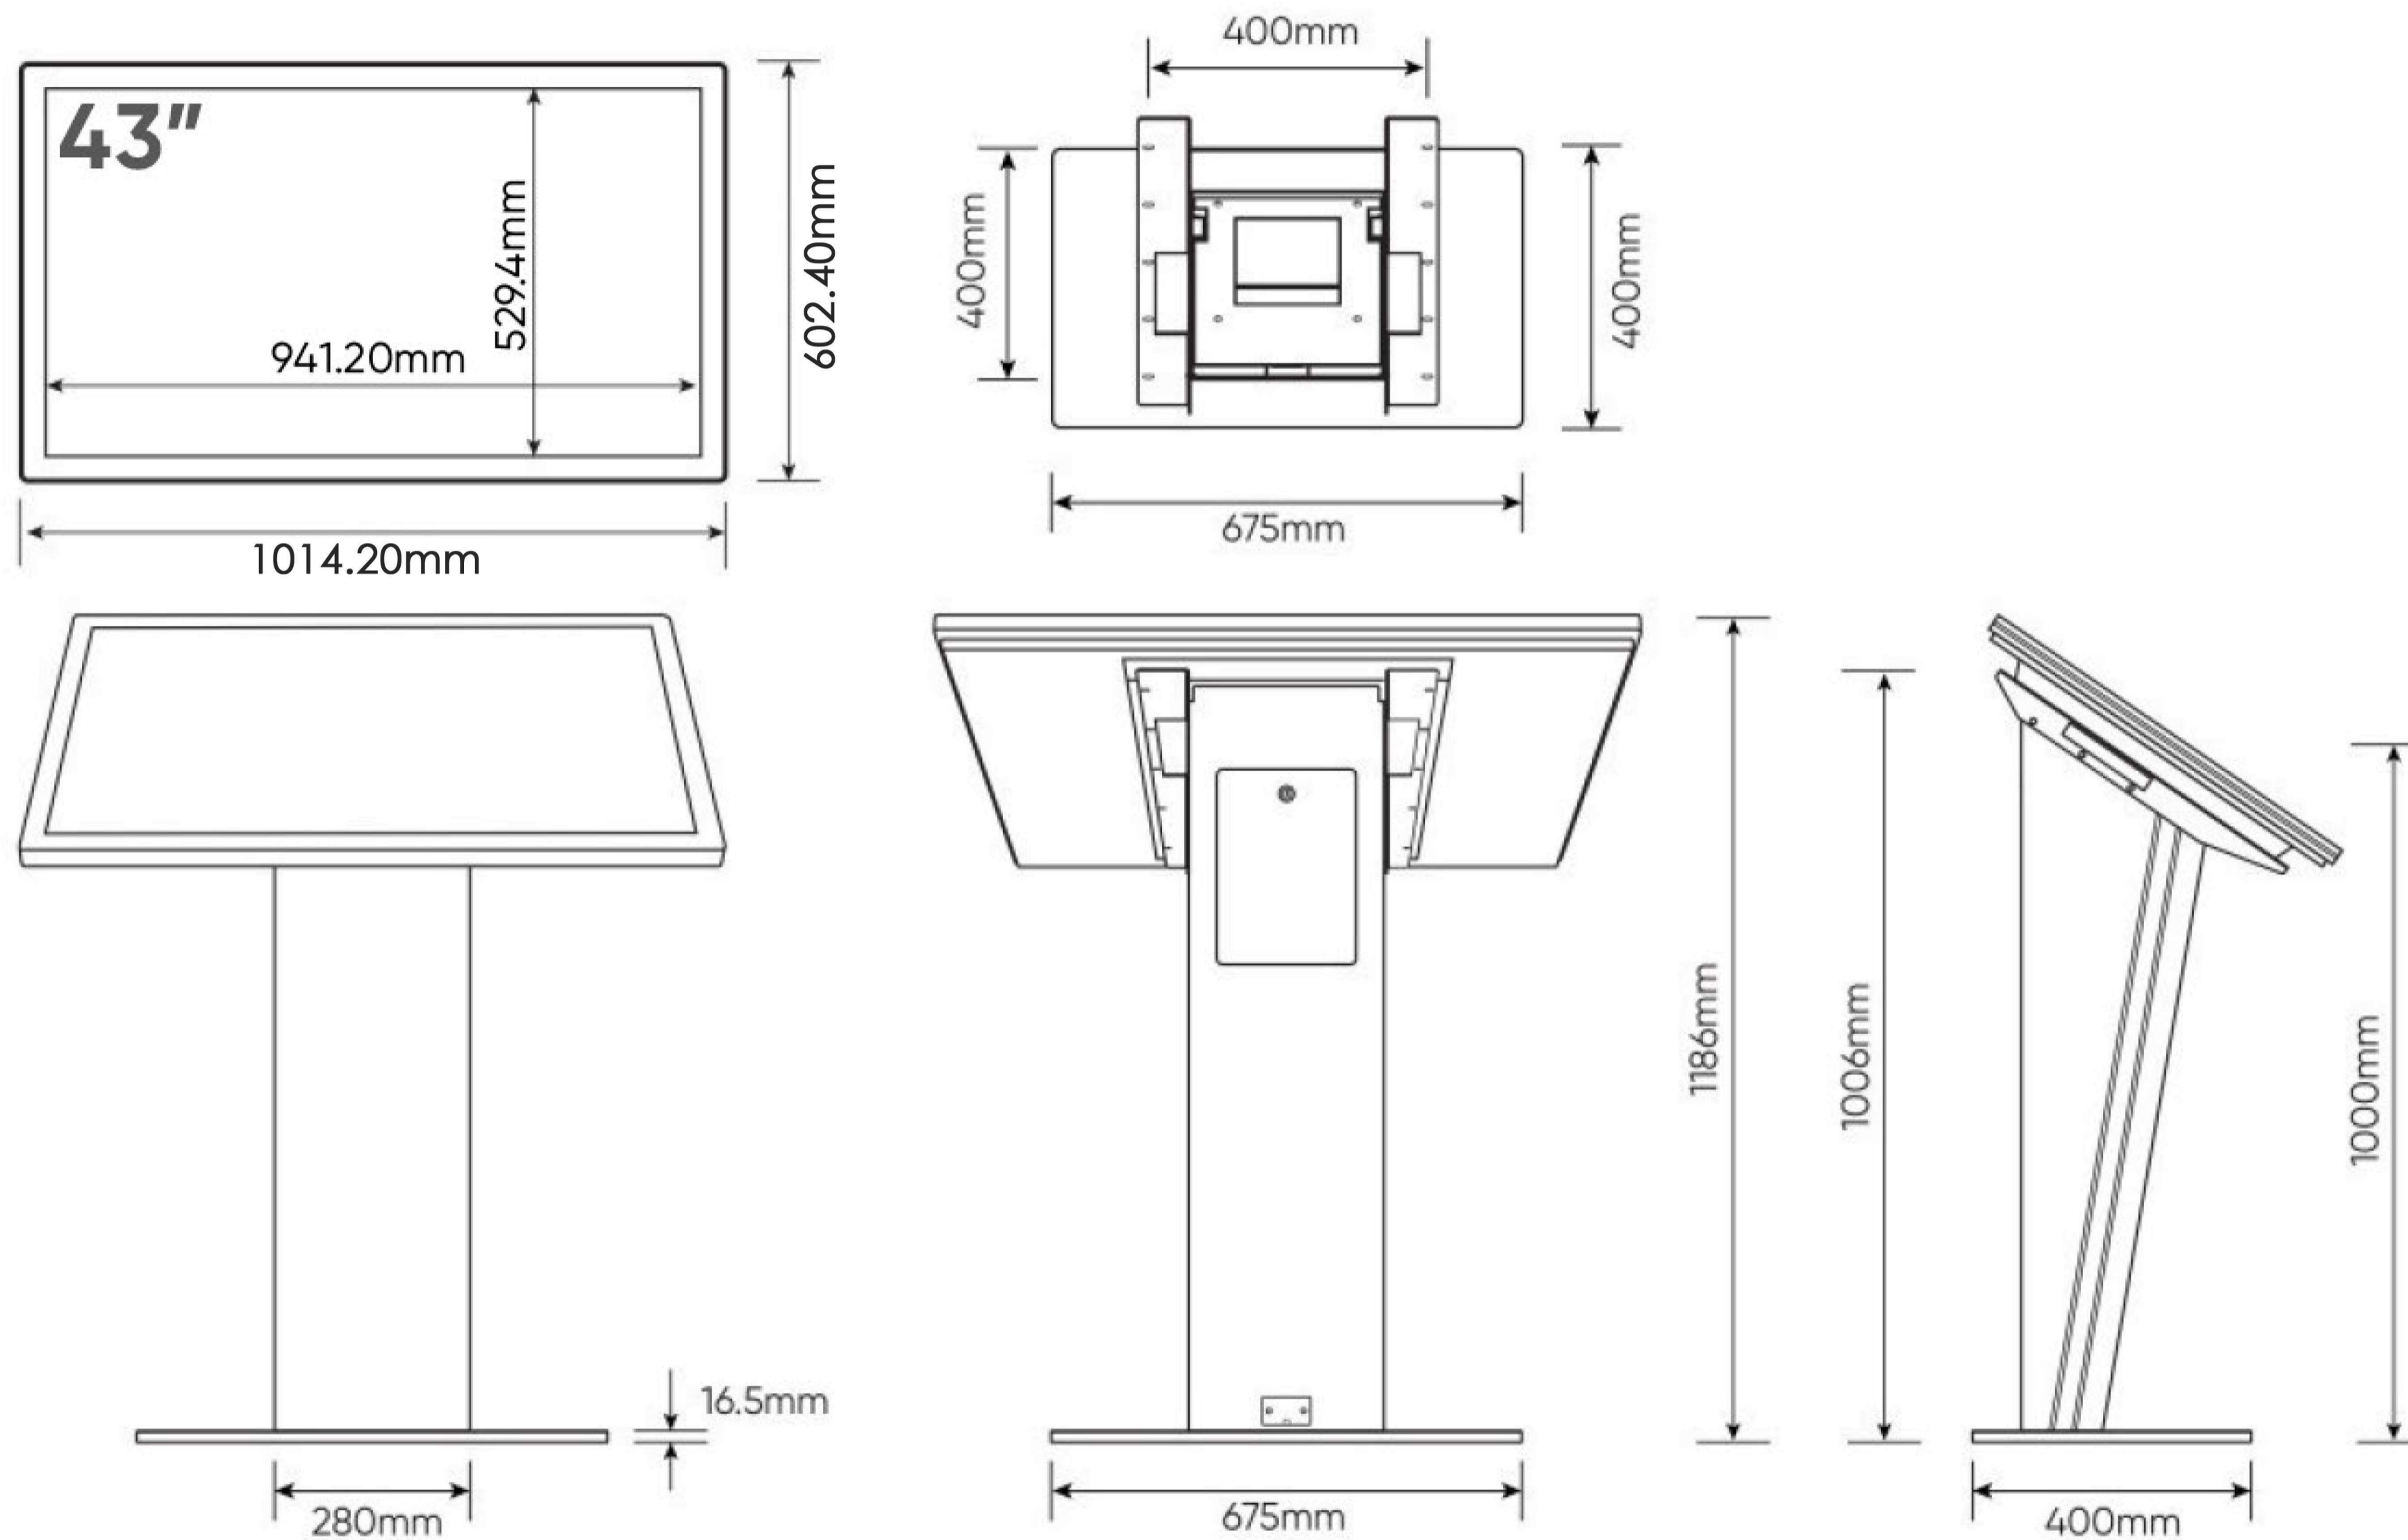

Note: Product design specifications including dimensions are subject to change without notice and may vary from those shown. Please call us for the most up to date specifications and dimensions.

[promultis]

Made in the UK

For more exciting multitouch products visit
www.promultis.info
or call +44 (0) 239 251 2794