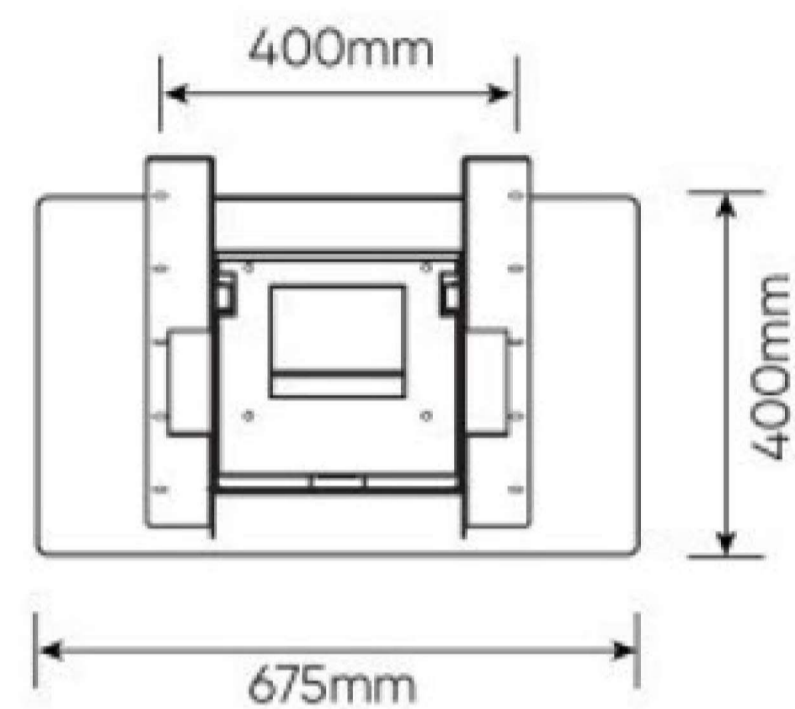

Note: Product design specifications including dimensions are subject to change without notice and may vary from those shown. Please call us for the most up to date specifications and dimensions.

[promultis]

Made in the UK

For more exciting multitouch products visit
www.promultis.info
or call +44 (0) 239 251 2794