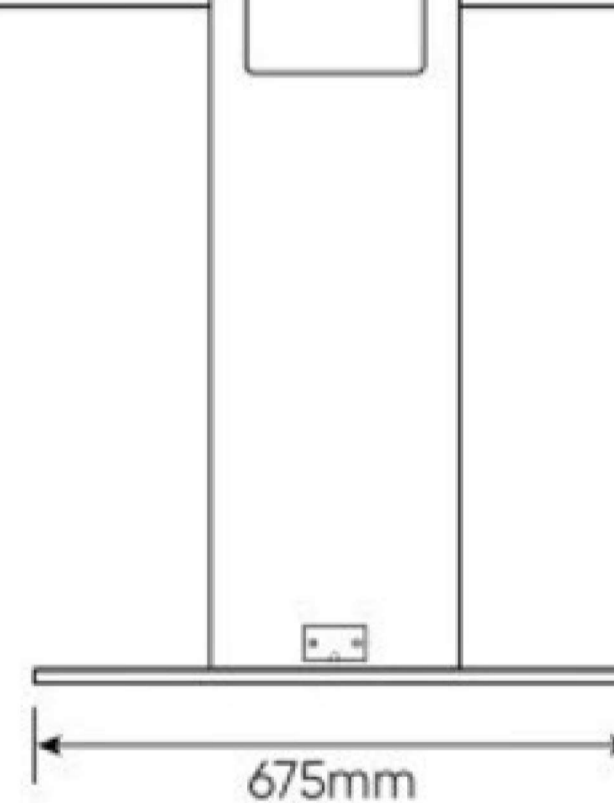

Note: Product design specifications including dimensions are subject to change without notice and may vary from those shown. Please call us for the most up to date specifications and dimensions.

[promultis]

Made in the UK

For more exciting multitouch products visit
www.promultis.info
or call +44 (0) 239 251 2794