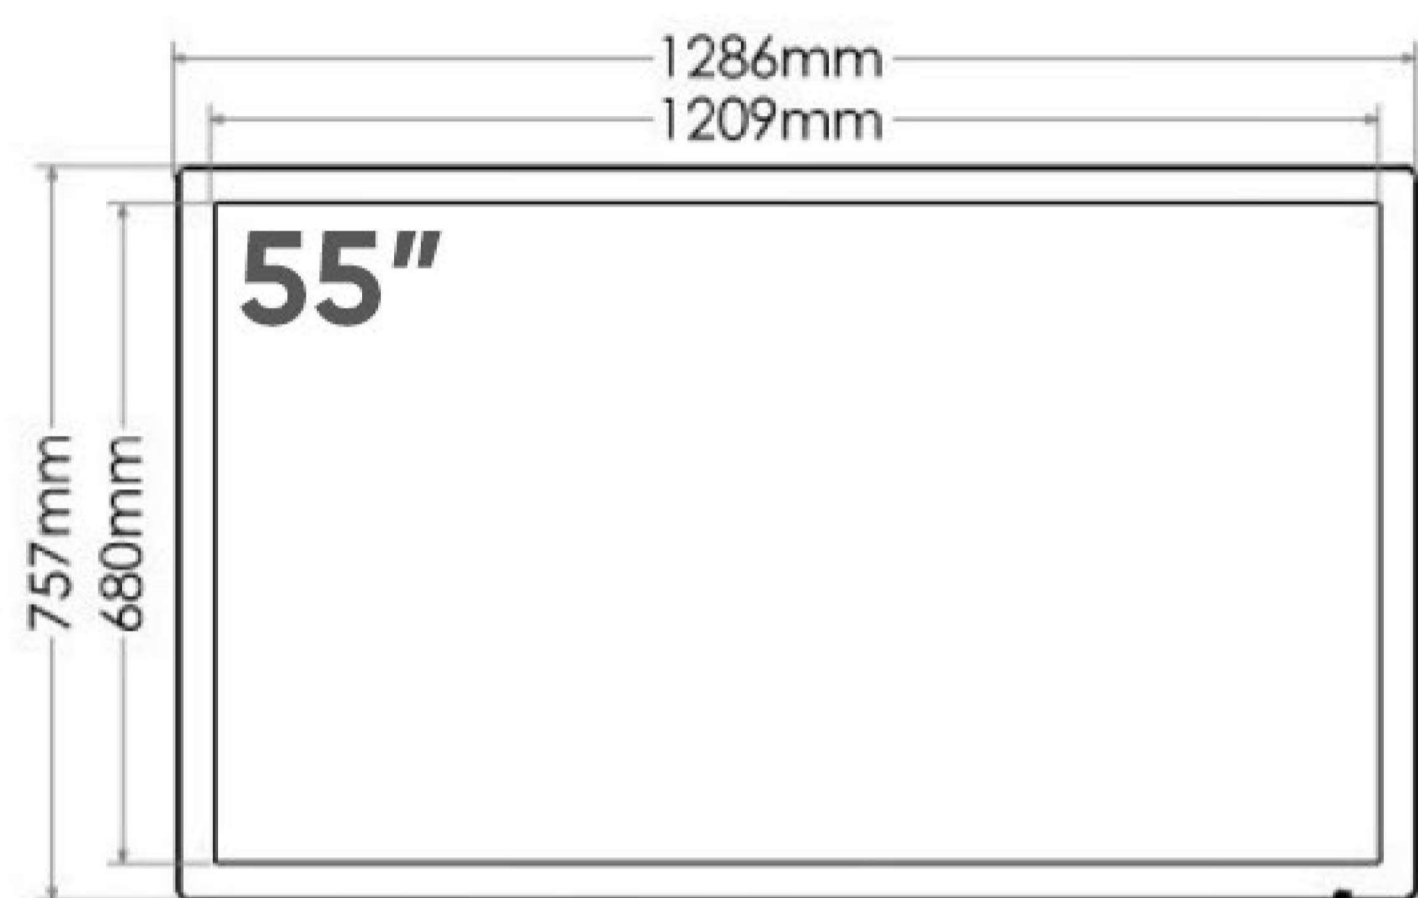

Note: Product design specifications including dimensions are subject to change without notice and may vary from those shown. Please call us for the most up to date specifications and dimensions.

[promultis]

Made in the UK

For more exciting multitouch products visit
www.promultis.info
or call +44 (0) 239 251 2794