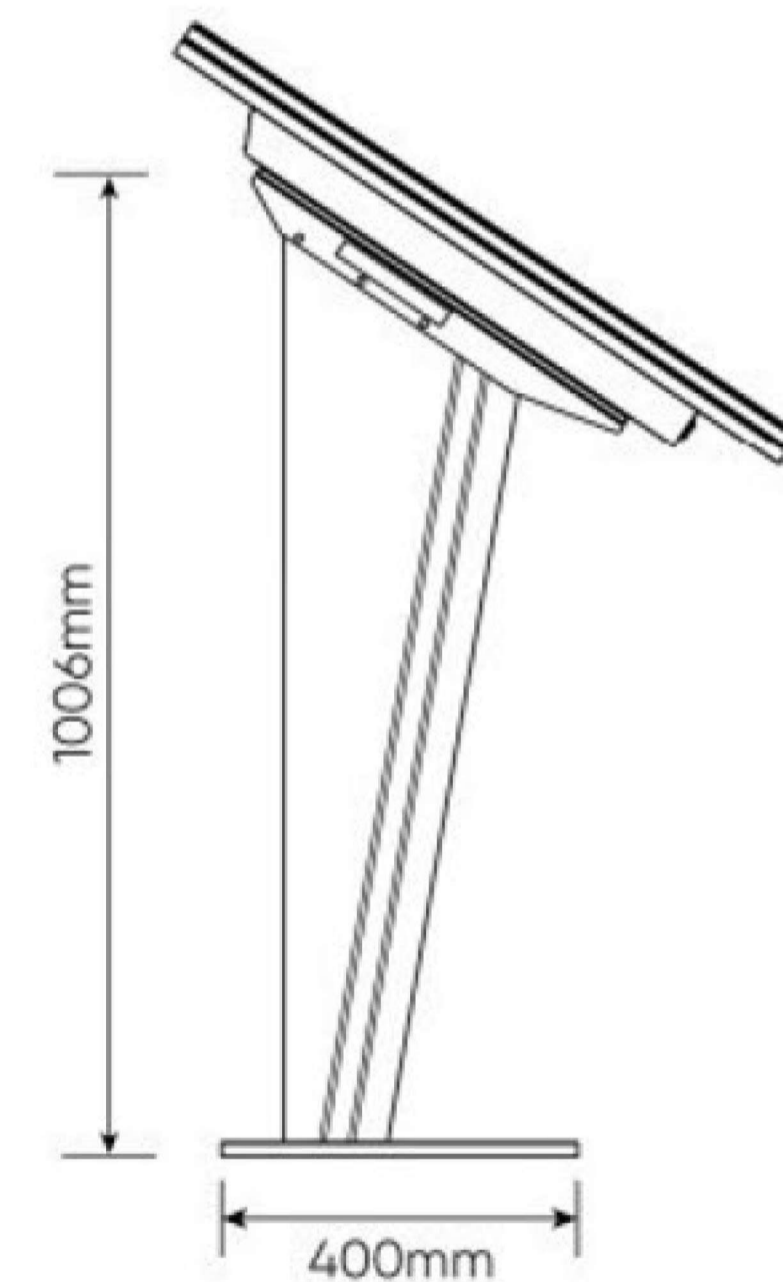

Note: Product design specifications including dimensions are subject to change without notice and may vary from those shown. Please call us for the most up to date specifications and dimensions.

[promultis]

Made in the UK

For more exciting multitouch products visit
www.promultis.info
or call +44 (0) 239 251 2794