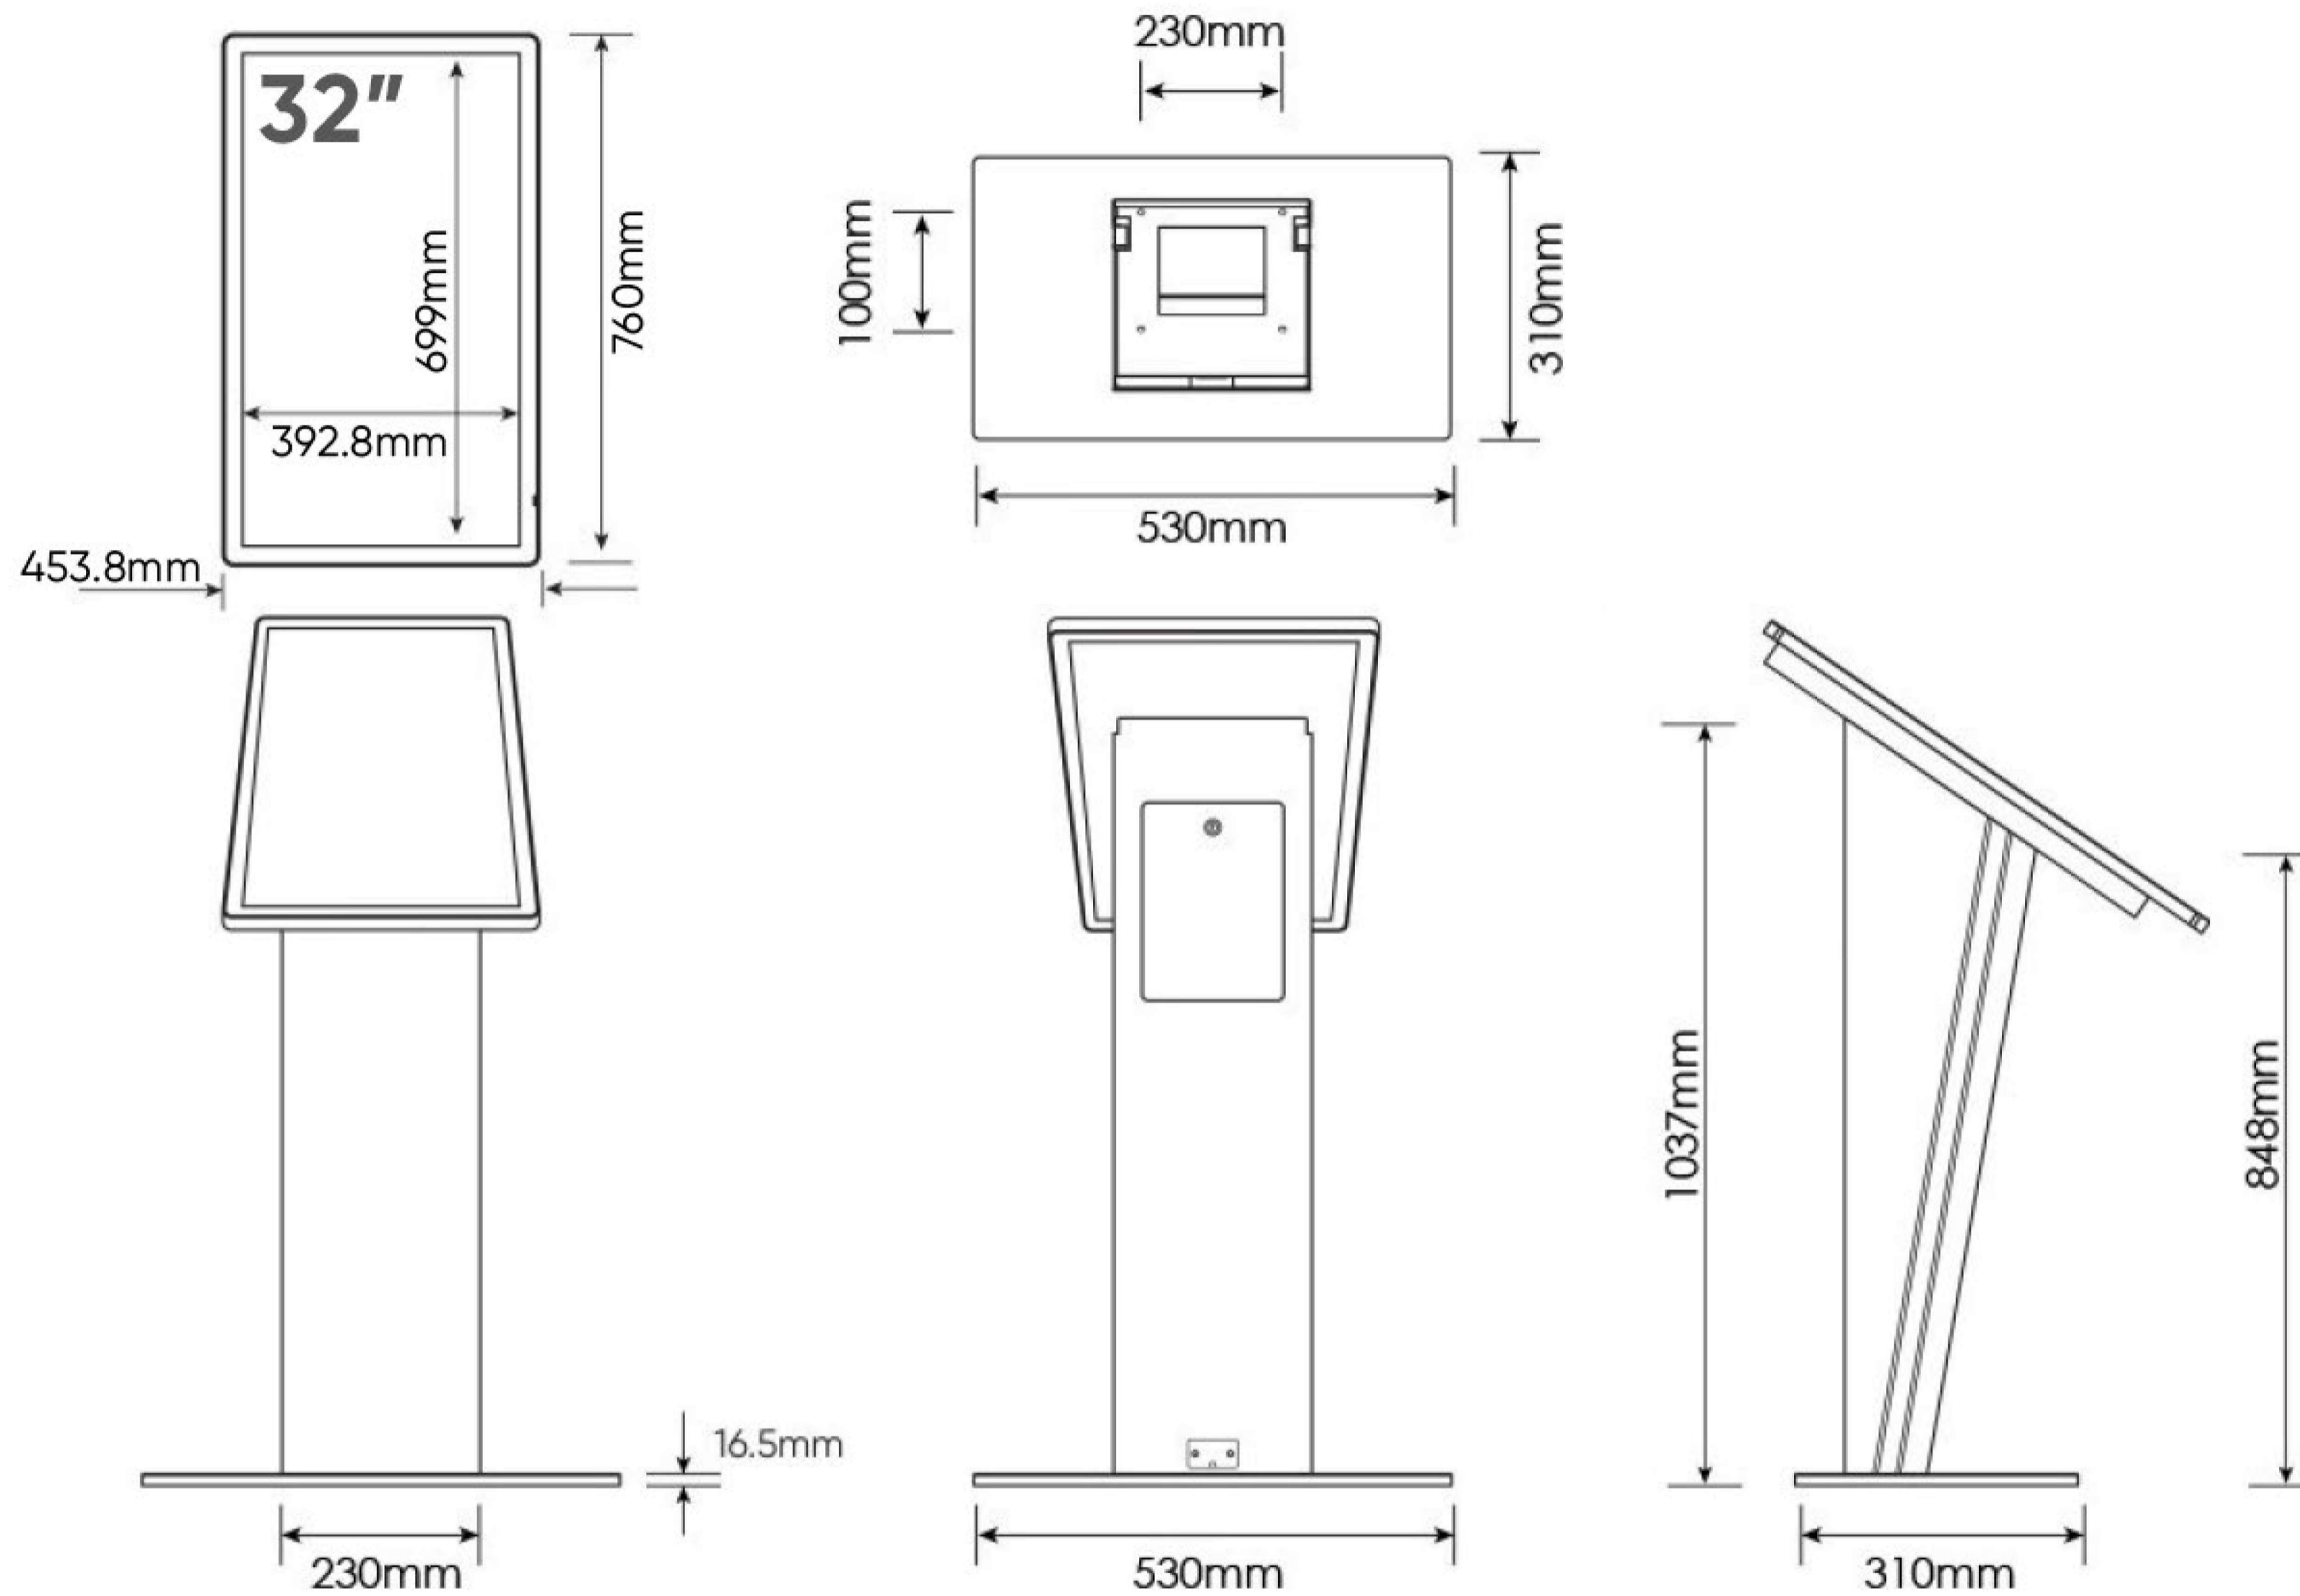

Note: Product design specifications including dimensions are subject to change without notice and may vary from those shown. Please call us for the most up to date specifications and dimensions.

[promultis]

Made in the UK

For more exciting multitouch products visit
www.promultis.info
or call +44 (0) 239 251 2794