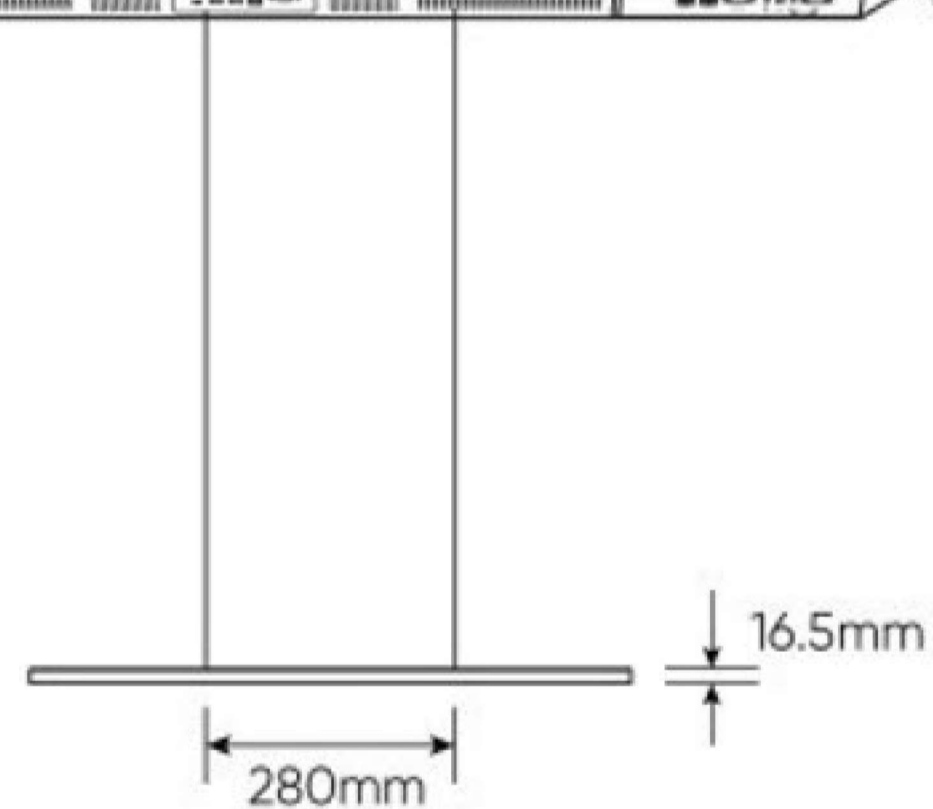

Note: Product design specifications including dimensions are subject to change without notice and may vary from those shown. Please call us for the most up to date specifications and dimensions.

[promultis]

Made in the UK

For more exciting multitouch products visit
www.promultis.info
or call +44 (0) 239 251 2794