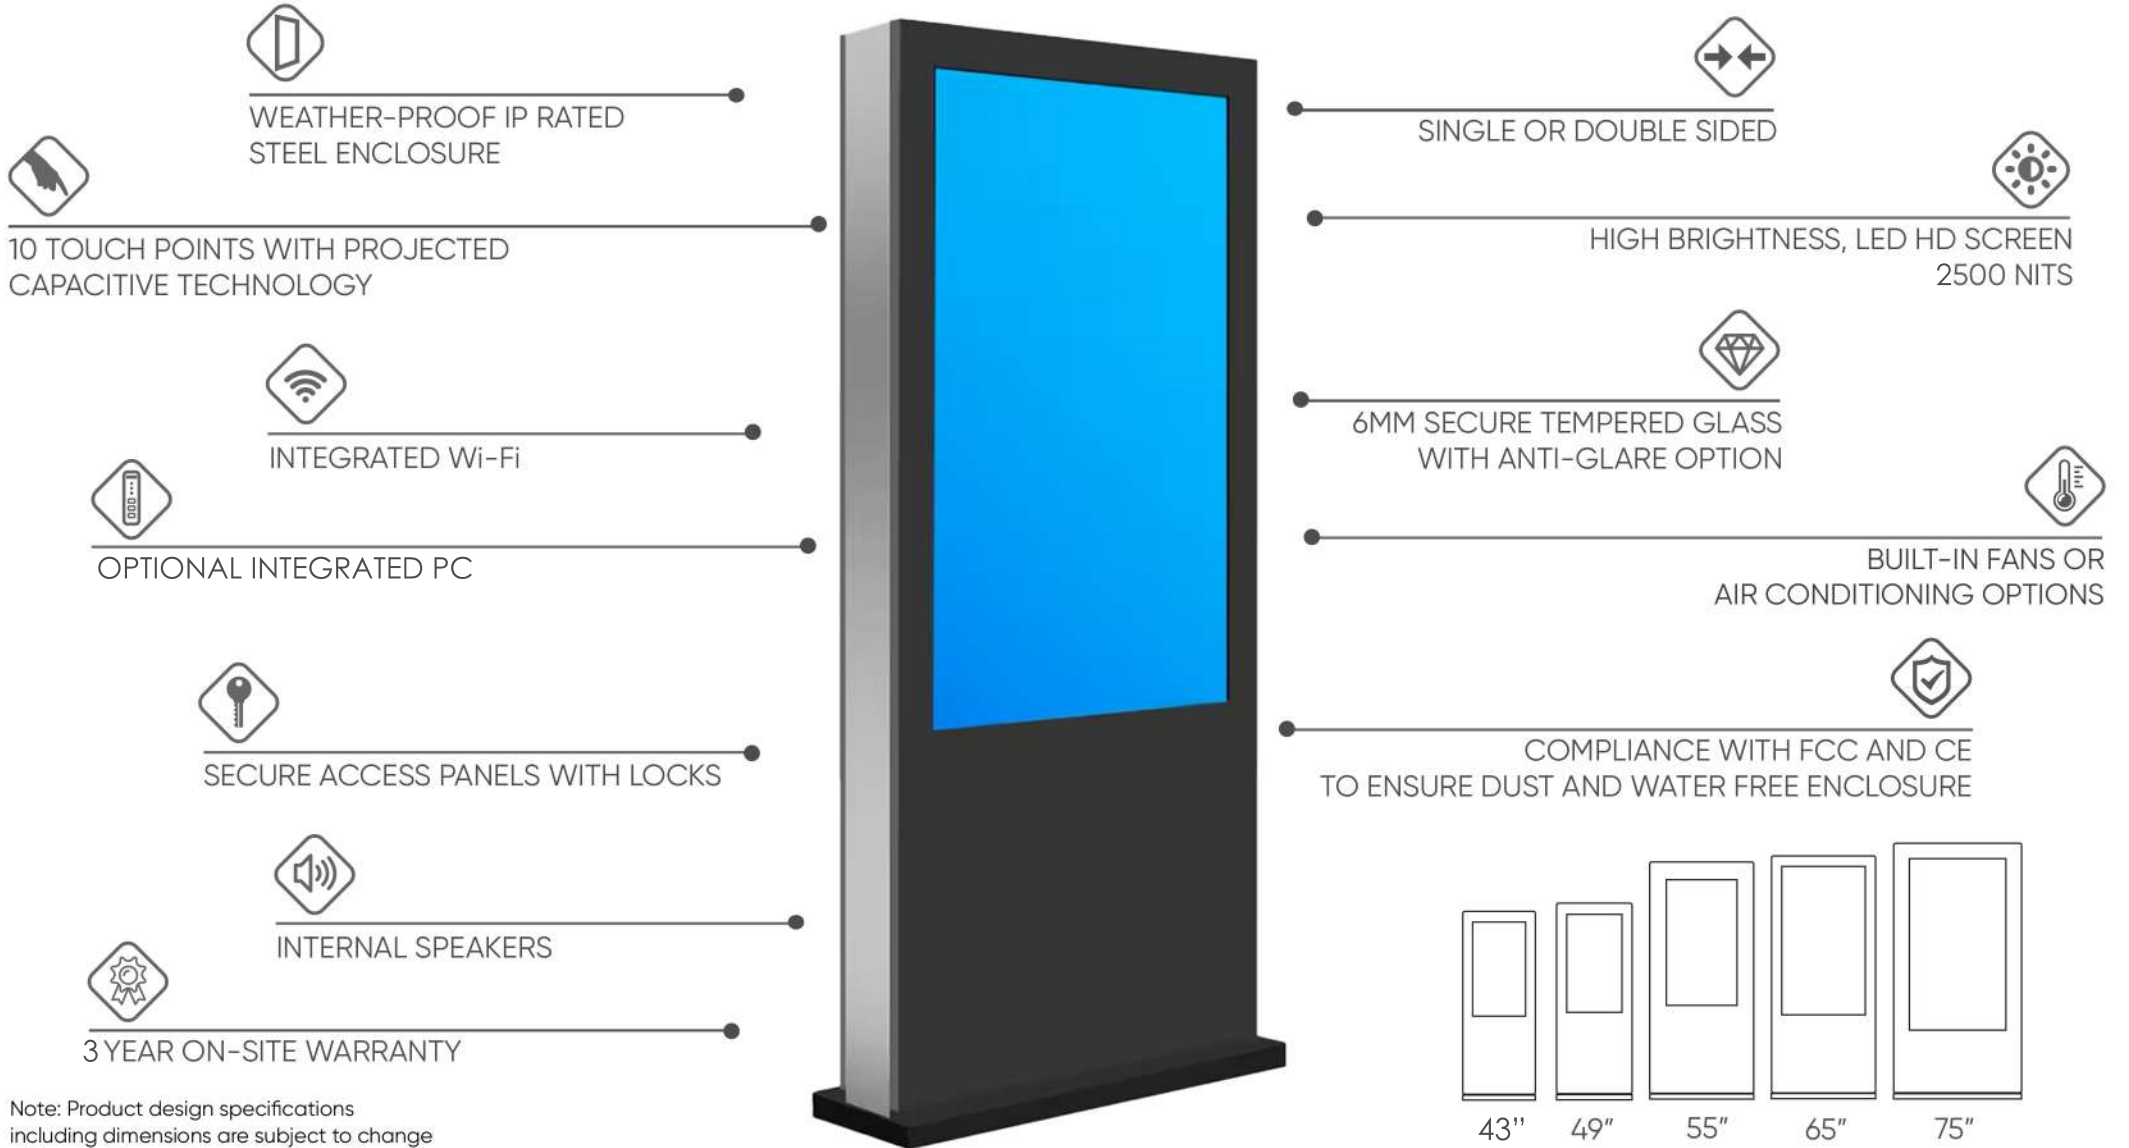

[promultis]

Ascentia Outdoor Totem

Note: Product design specifications including dimensions are subject to change without notice and may vary from those shown.