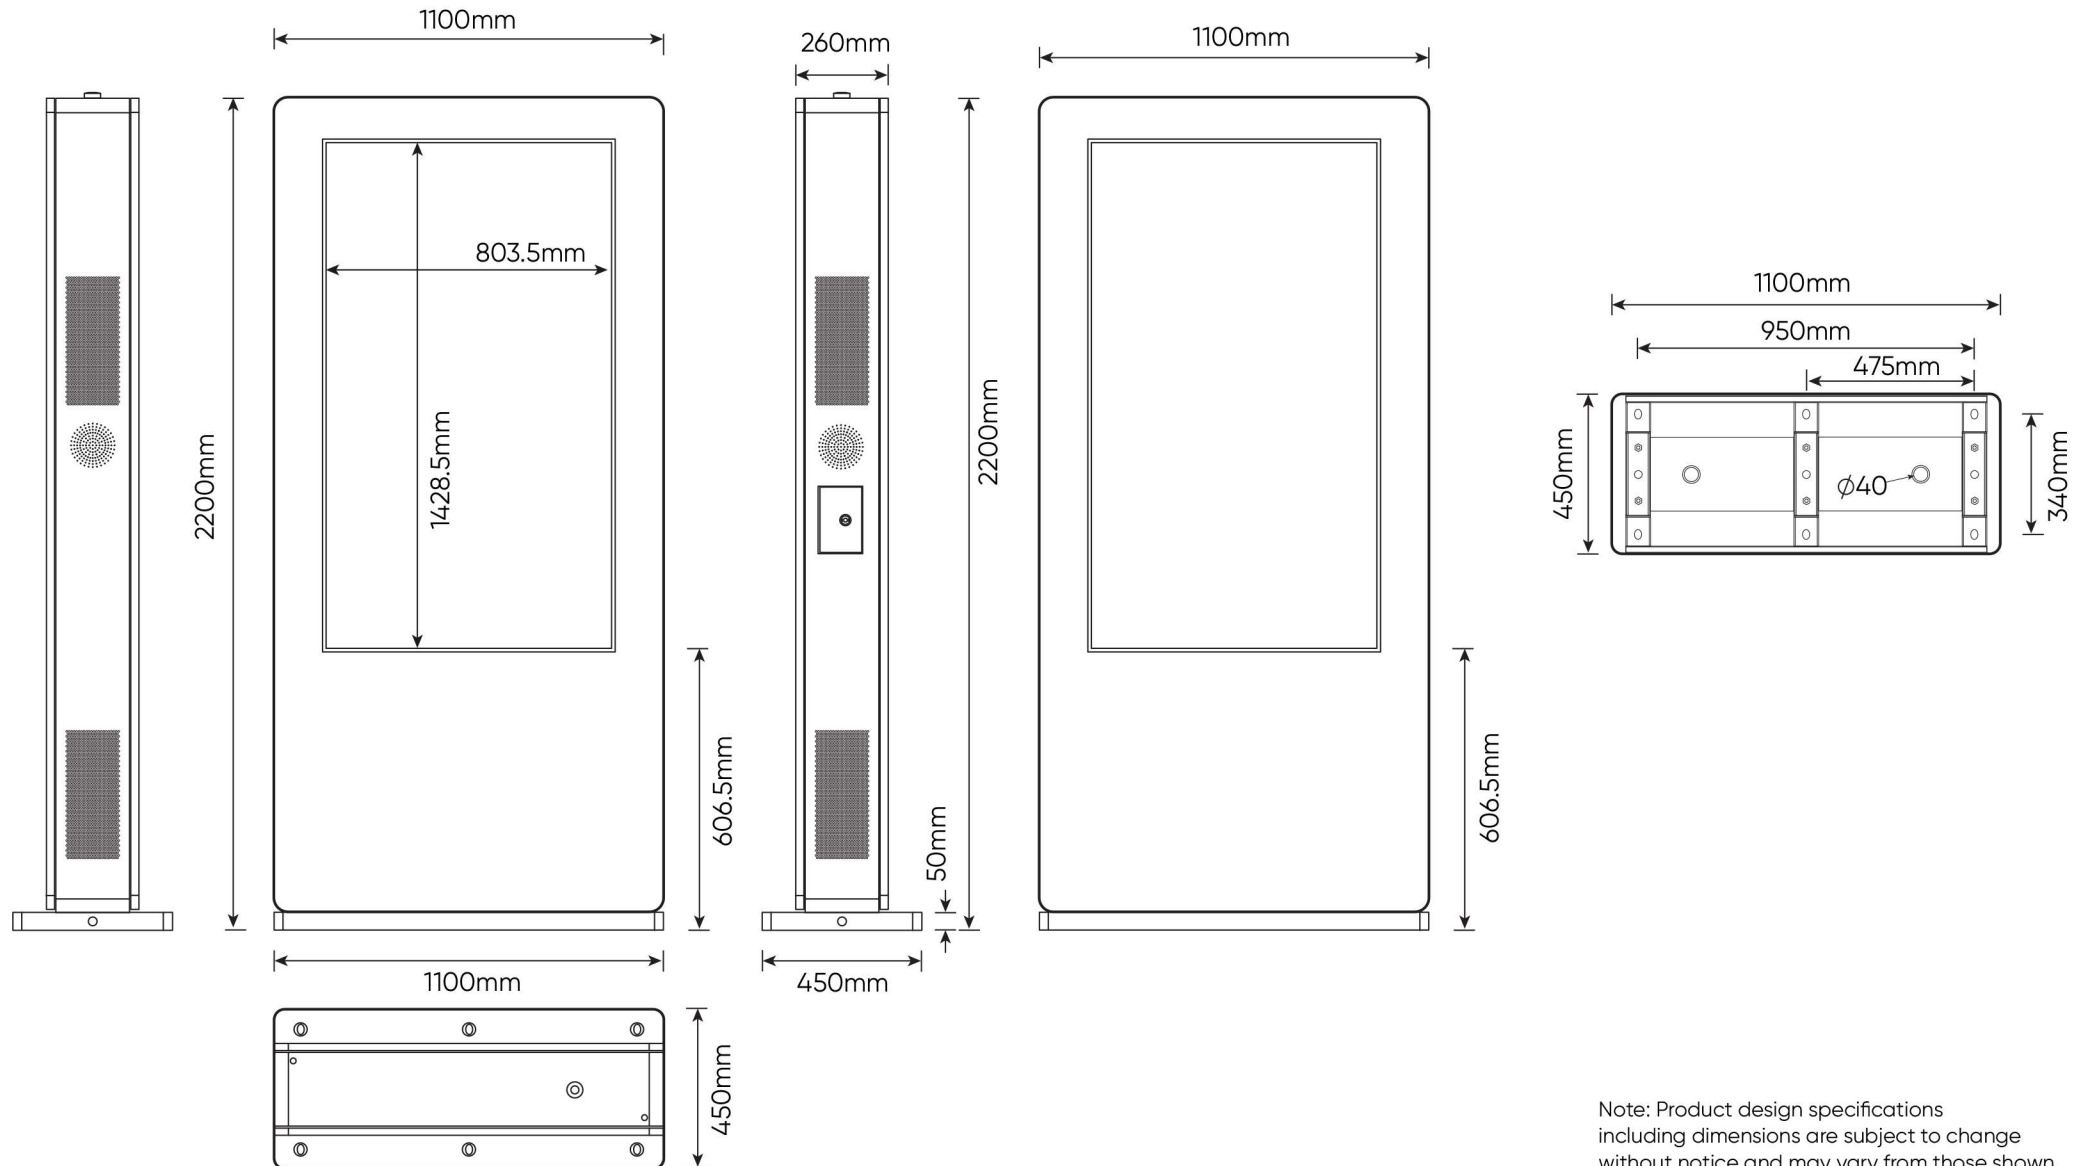

# 65" Outdoor Totem

Note: Product design specifications including dimensions are subject to change without notice and may vary from those shown.

[promultis]

# 65" Outdoor Totem double-sided

Note: Product design specifications including dimensions are subject to change without notice and may vary from those shown.

[promultis]