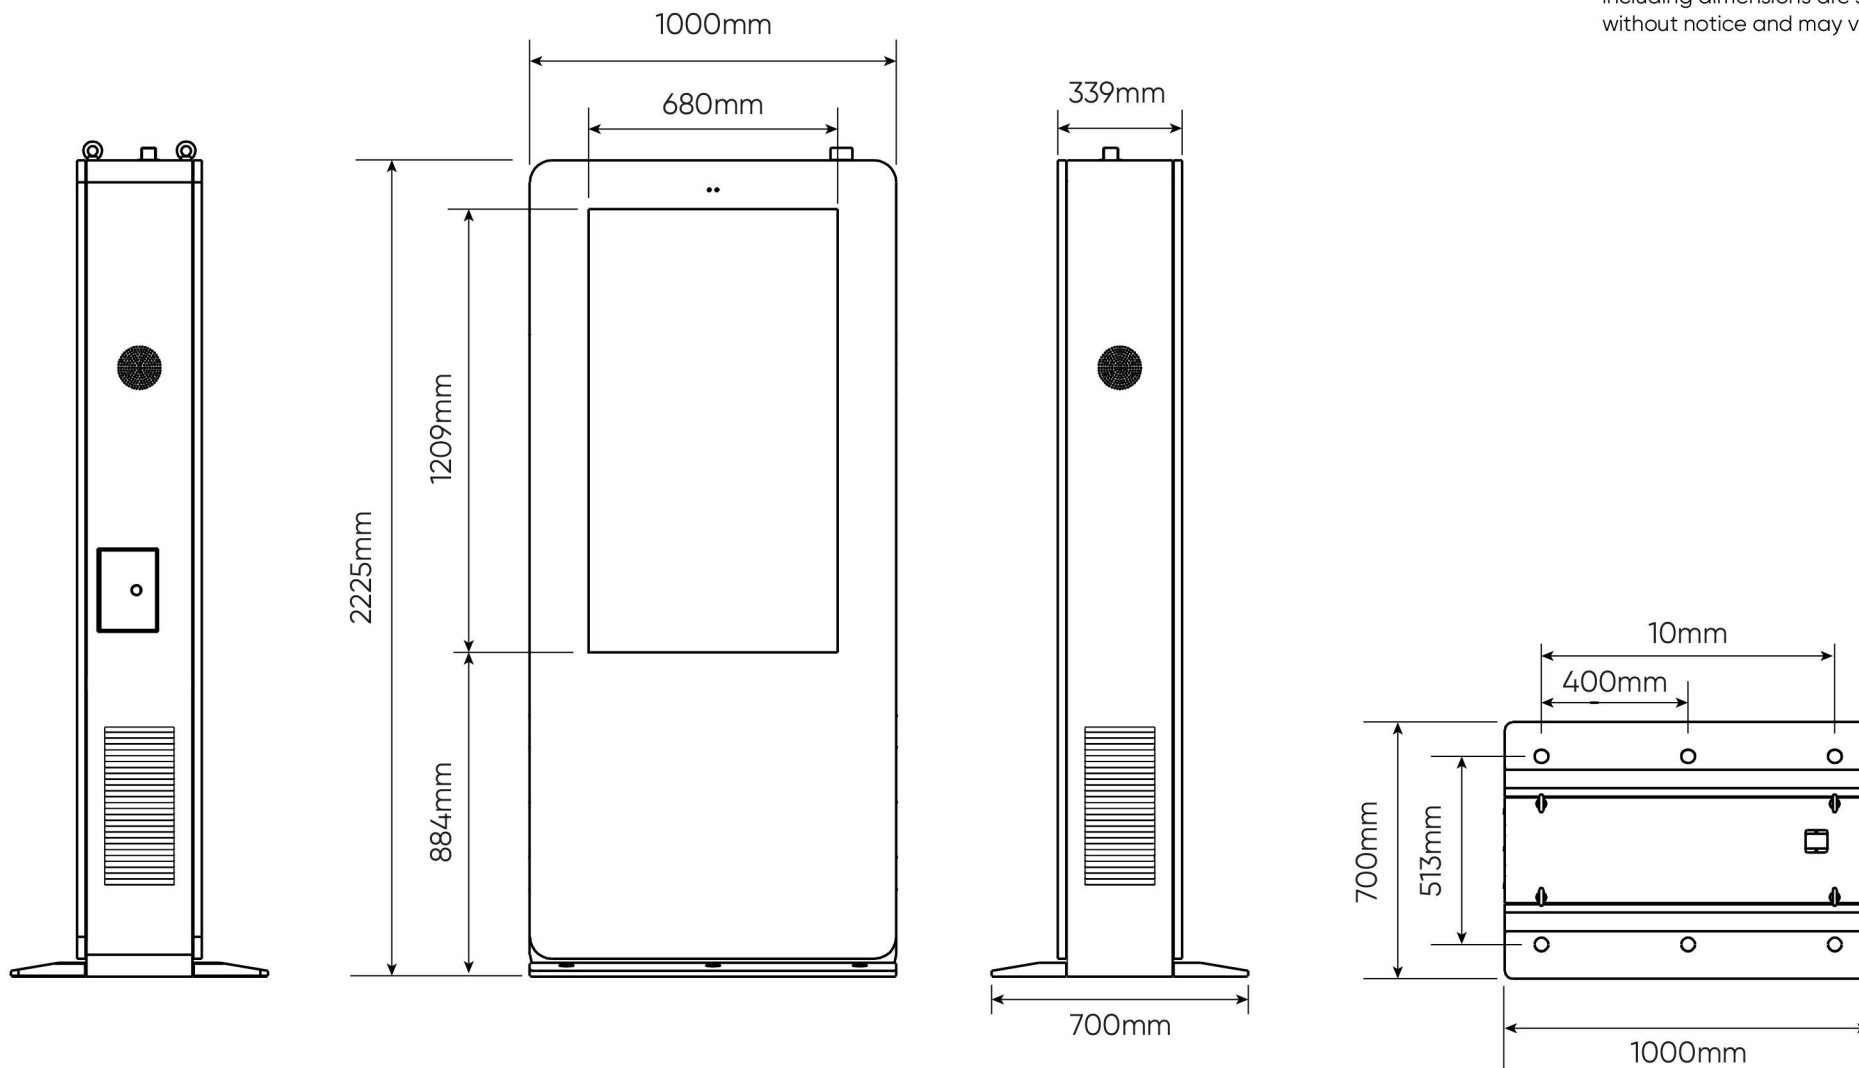

[promultis]

55" Outdoor Totem Dual-sided

Note: Product design specifications including dimensions are subject to change without notice and may vary from those shown.

[promultis]
MULTITOUCH SOLUTIONS

For more exciting multitouch products visit
www.promultis.info
or call +44 (0) 239 251 2794