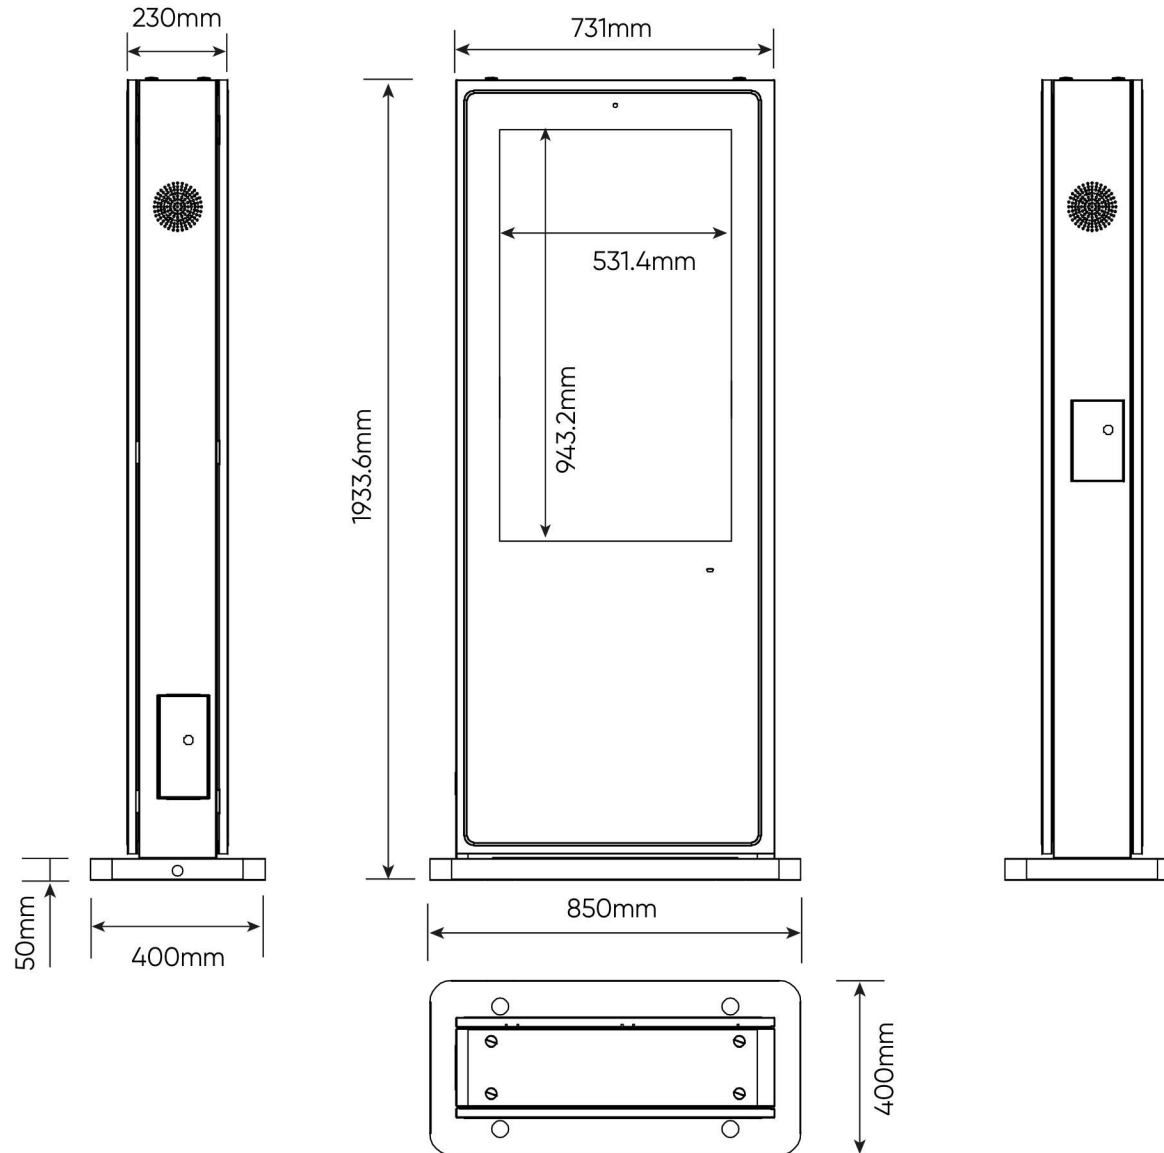

# 43" Outdoor Totem

Note: Product design specifications including dimensions are subject to change without notice and may vary from those shown.