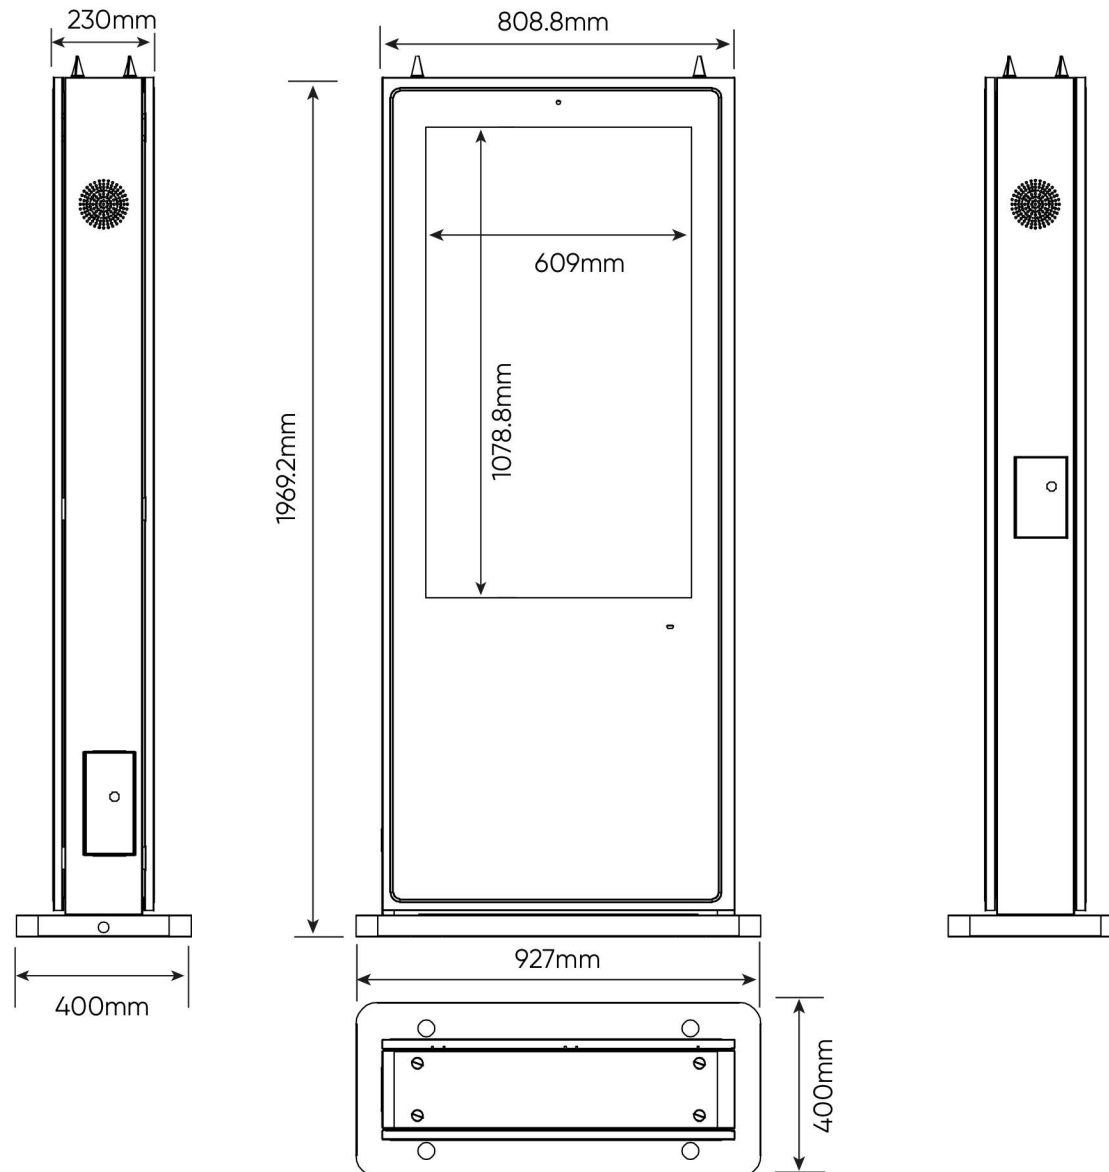

CHASSIS FEATURES

Panel size	49" TFT-LCD
Display area(mm)/mode	1078.8mm(H) x 609mm(W) 16:9
Maximum resolution	1920 x 1080
Display color	16.7M
Pixel Pitch(mm)	0.63mm(H) x 0.63mm(V) (mm)
Brightness (nits) options	1500cd/m² | 2500cd/m² | 3500cd/m²
Contrast	2000:1
Visual angle	178°/178°
Response time	6.5ms
Life(hrs)	>60,000(hrs)

INPUT AND OUTPUT

RJ45	1
HDMI	1
USB2.0	2
Audio(L/R) input	1
Audio(L/R) output	1
Speaker	2×10W (8 ohm)

VIDEO

Color system	PAL
Remote controller	Yes

POWER

Power supply	AC100~240V 50 /60 HZ
Maximum power consumption	≤ 3600W
Standby power consumption	<5W

TEMPERATURE

Working temperature	0°C 50°C
Storage temperature	- 35°C ~ 50°C
Working humidity	85%
Storage humidity	85%
Waterproof grade	Outdoor IP55
Temperature control	Fan cooling as standard or air-conditioning as option

FUNCTIONS

Video format	MPEG1/MPEG2/MPEG4/DivX/ASP/WMV/AVI
Audio format	Wave/MP3/WMA/AAC
Image format	JPEG/BMP/TIFF/PNG/GIF
Image resolution	480P/720P/1080P
Split screen display	0.63mm(H) x 0.63mm(V) (mm)
Running subtitle	editable

APPEARANCE

Panel	White, black, customised
Material	Metal case SPCC
Installation	flood-standing / wall mounted

SERVICE & WARRANTY

3 year on-site warranty as standard

Extended warranties and SLA's available at an additional cost

Note: Product design specifications including dimensions are subject to change without notice and may vary from those shown.

[promultis]

49" Outdoor Totem

Note: Product design specifications including dimensions are subject to change without notice and may vary from those shown.

[promultis]
MULTITOUCH SOLUTIONS

For more exciting multitouch products visit
www.promultis.info
or call +44 (0) 239 251 2794