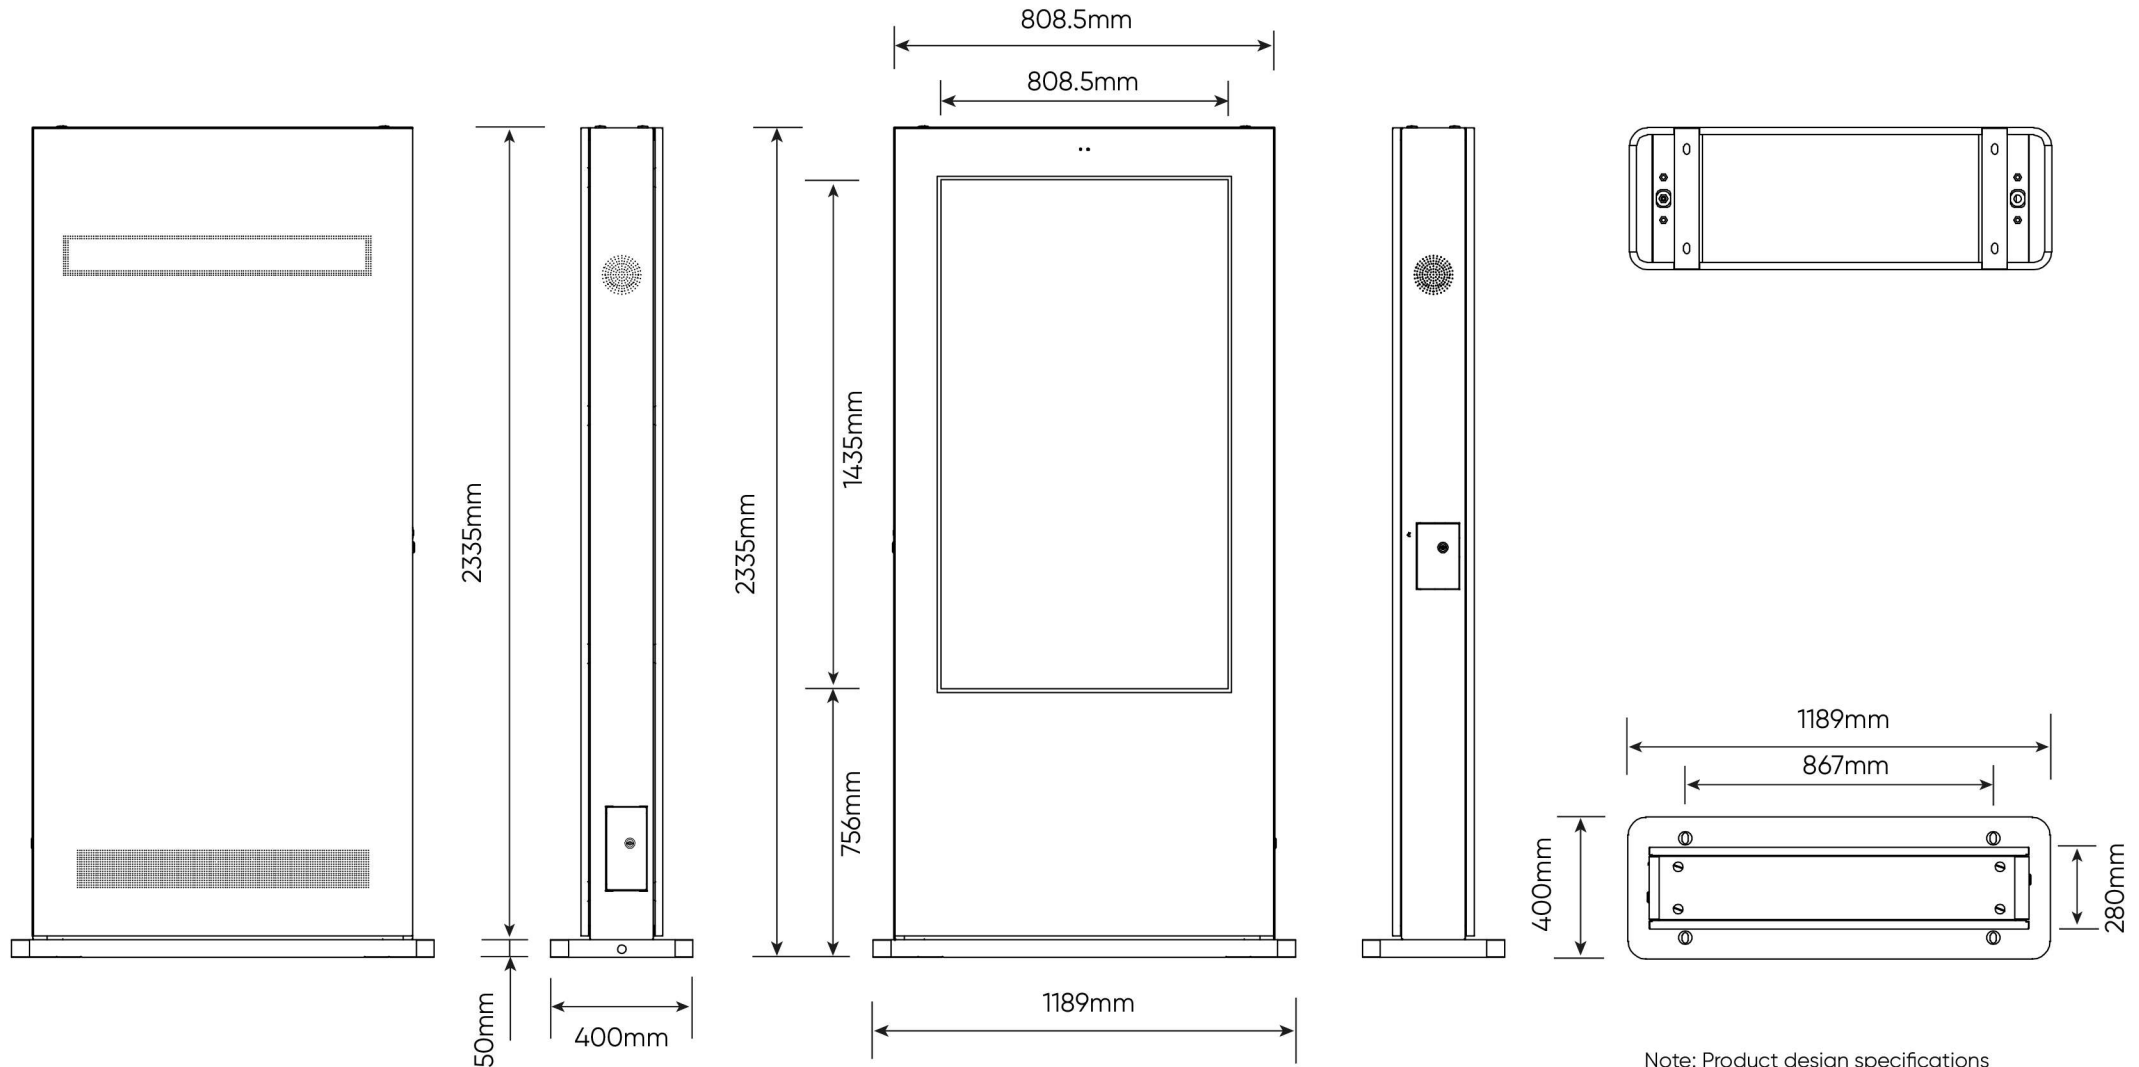

CHASSIS FEATURES

Panel size	65" TFT-LCD
Display area(mm)/mode	1428.5mm(H) x 803.5mm(W) 16:9
Maximum resolution	1920 x 1080
Display color	16.7M
Pixel Pitch(mm)	0.63mm(H) x 0.63mm(V) (mm)
Brightness (nits) options	2500cd/m²
Contrast	3000:1
Visual angle	178°/178°
Response time	5ms
Life(hrs)	>60,000(hrs)

INPUT AND OUTPUT

RJ45	1
HDMI	1
USB2.0	2
Audio(L/R) input	1
Audio(L/R) output	1
Speaker	2×10W (8 ohm)

VIDEO

Color system	PAL
Remote controller	Yes

POWER

Power supply	AC100~240V 50 /60 HZ
Maximum power consumption	≤ 360W
Standby power consumption	<5W

TEMPERATURE

Working temperature	0°C 50°C
Storage temperature	- 35°C ~ 50°C
Working humidity	85%
Storage humidity	85%
Waterproof grade	Outdoor IP55
Temperature control	Fan cooling as standard or air-conditioning as option

FUNCTIONS

Video format	MPEG1/MPEG2/MPEG4/DivX/ASP/WMV/AVI
Audio format	Wave/MP3/WMA/AAC
Image format	JPEG/BMP/TIFF/PNG/GIF
Image resolution	480P/720P/1080P
Split screen display	0.63mm(H) x 0.63mm(V) (mm)
Running subtitle	editable

APPEARANCE

Panel	White, black, customised
Material	Metal case SPCC
Installation	flood-standing / wall mounted

SERVICE & WARRANTY

3 year on-site warranty as standard

Extended warranties and SLA's available at an additional cost

Note: Product design specifications including dimensions are subject to change without notice and may vary from those shown.

[promultis]

65" Outdoor Totem

Note: Product design specifications including dimensions are subject to change without notice and may vary from those shown.