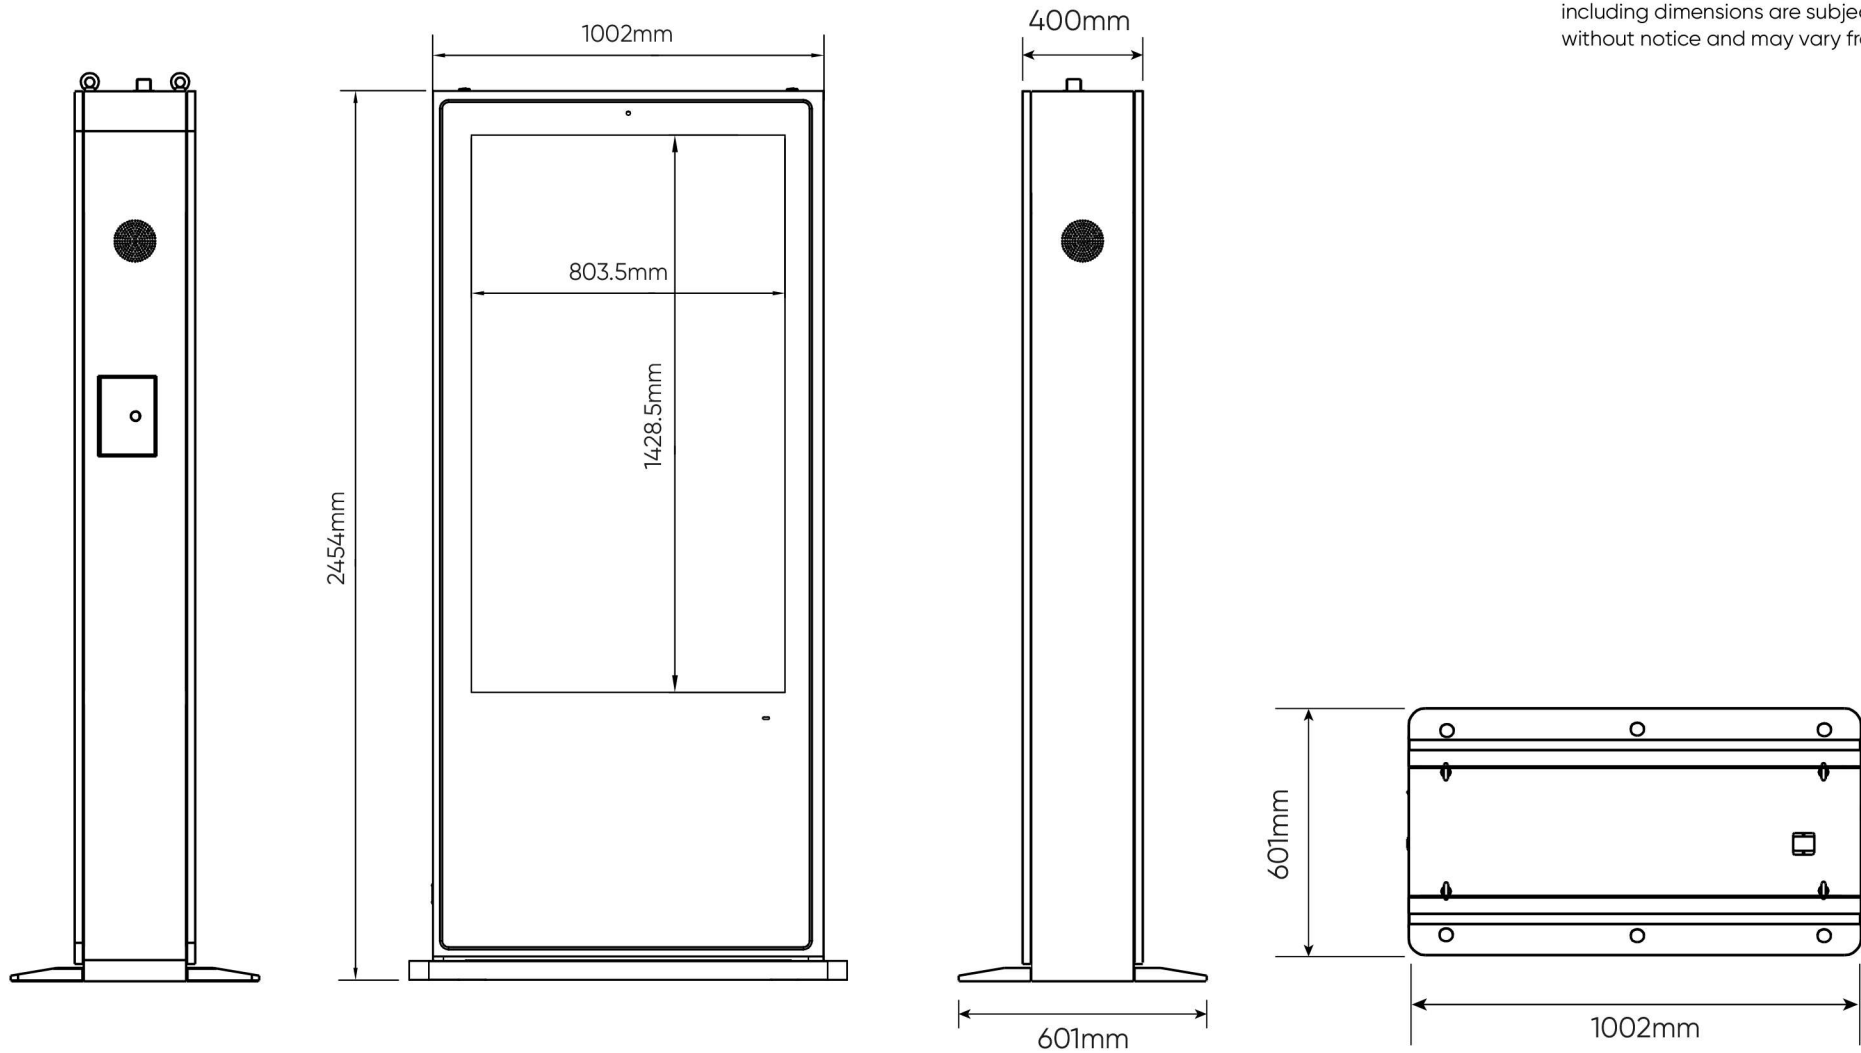

# 75" Outdoor Totem

Note: Product design specifications including dimensions are subject to change without notice and may vary from those shown.

[promultis]