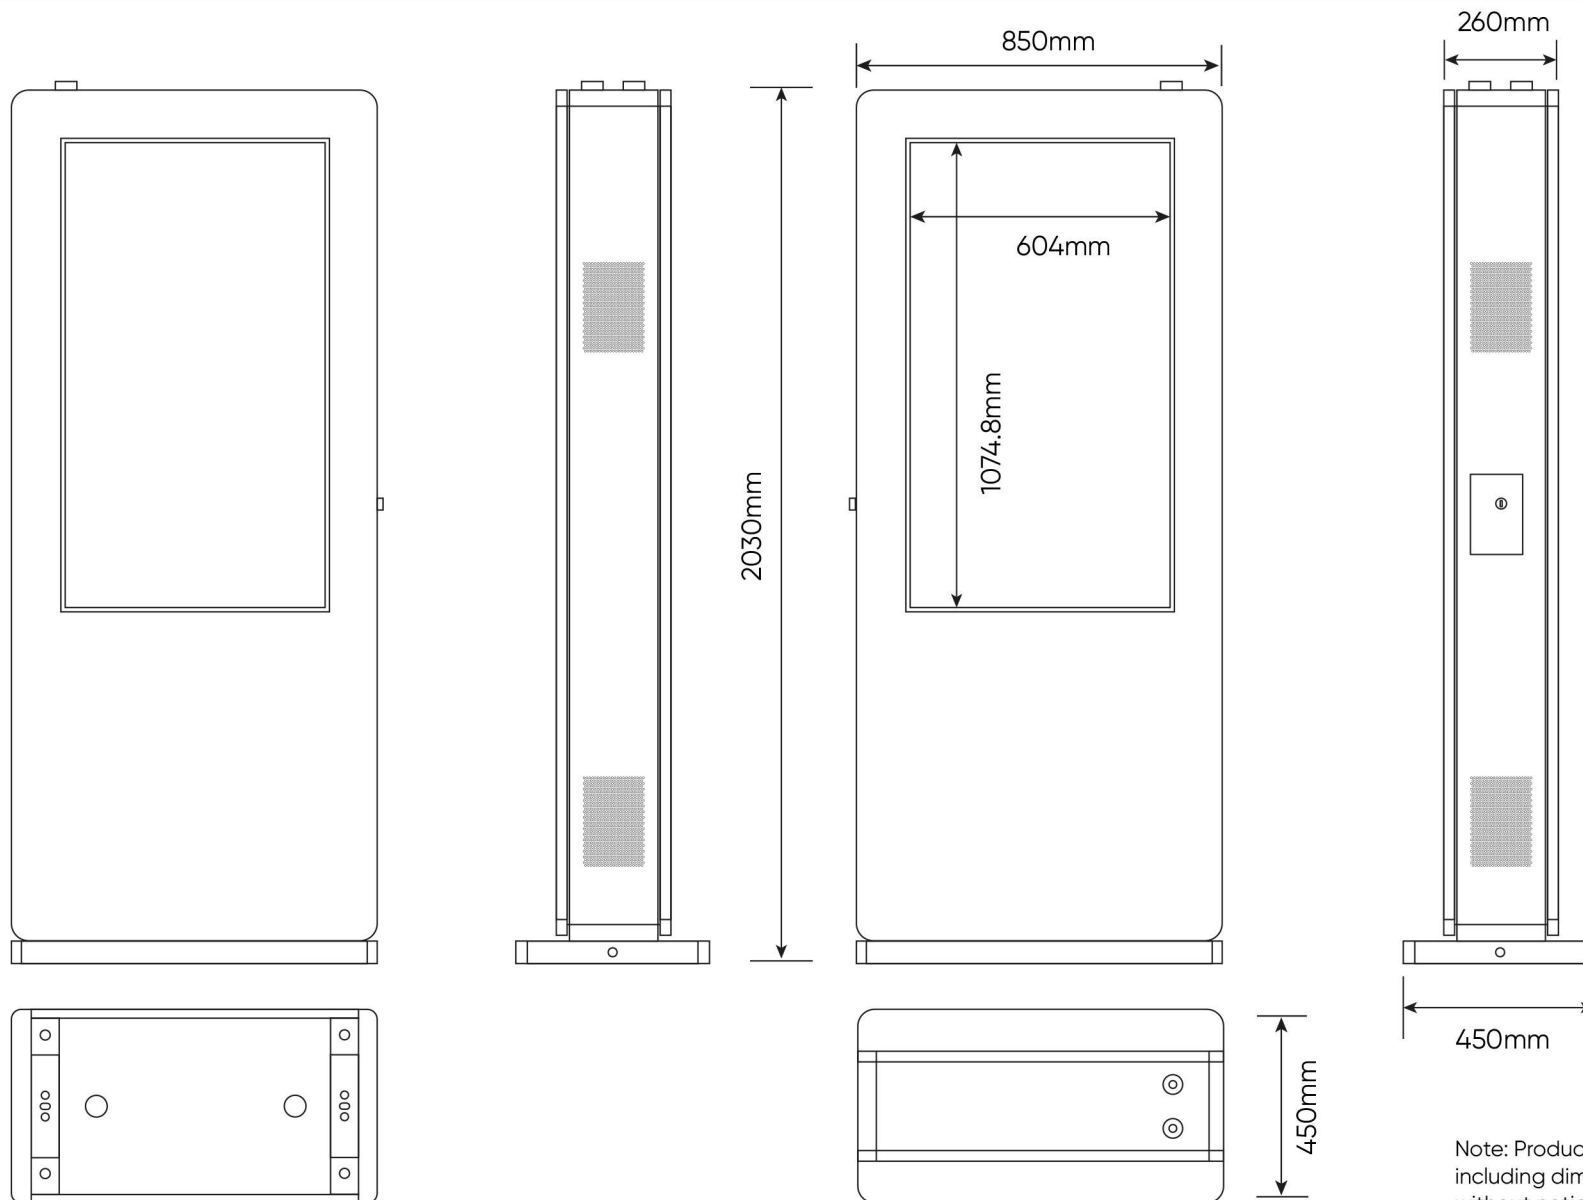

[promultis]

49" Outdoor Totem Double-sided

Note: Product design specifications including dimensions are subject to change without notice and may vary from those shown.

[promultis]
MULTITOUCH SOLUTIONS

For more exciting multitouch products visit
www.promultis.info
or call +44 (0) 239 251 2794