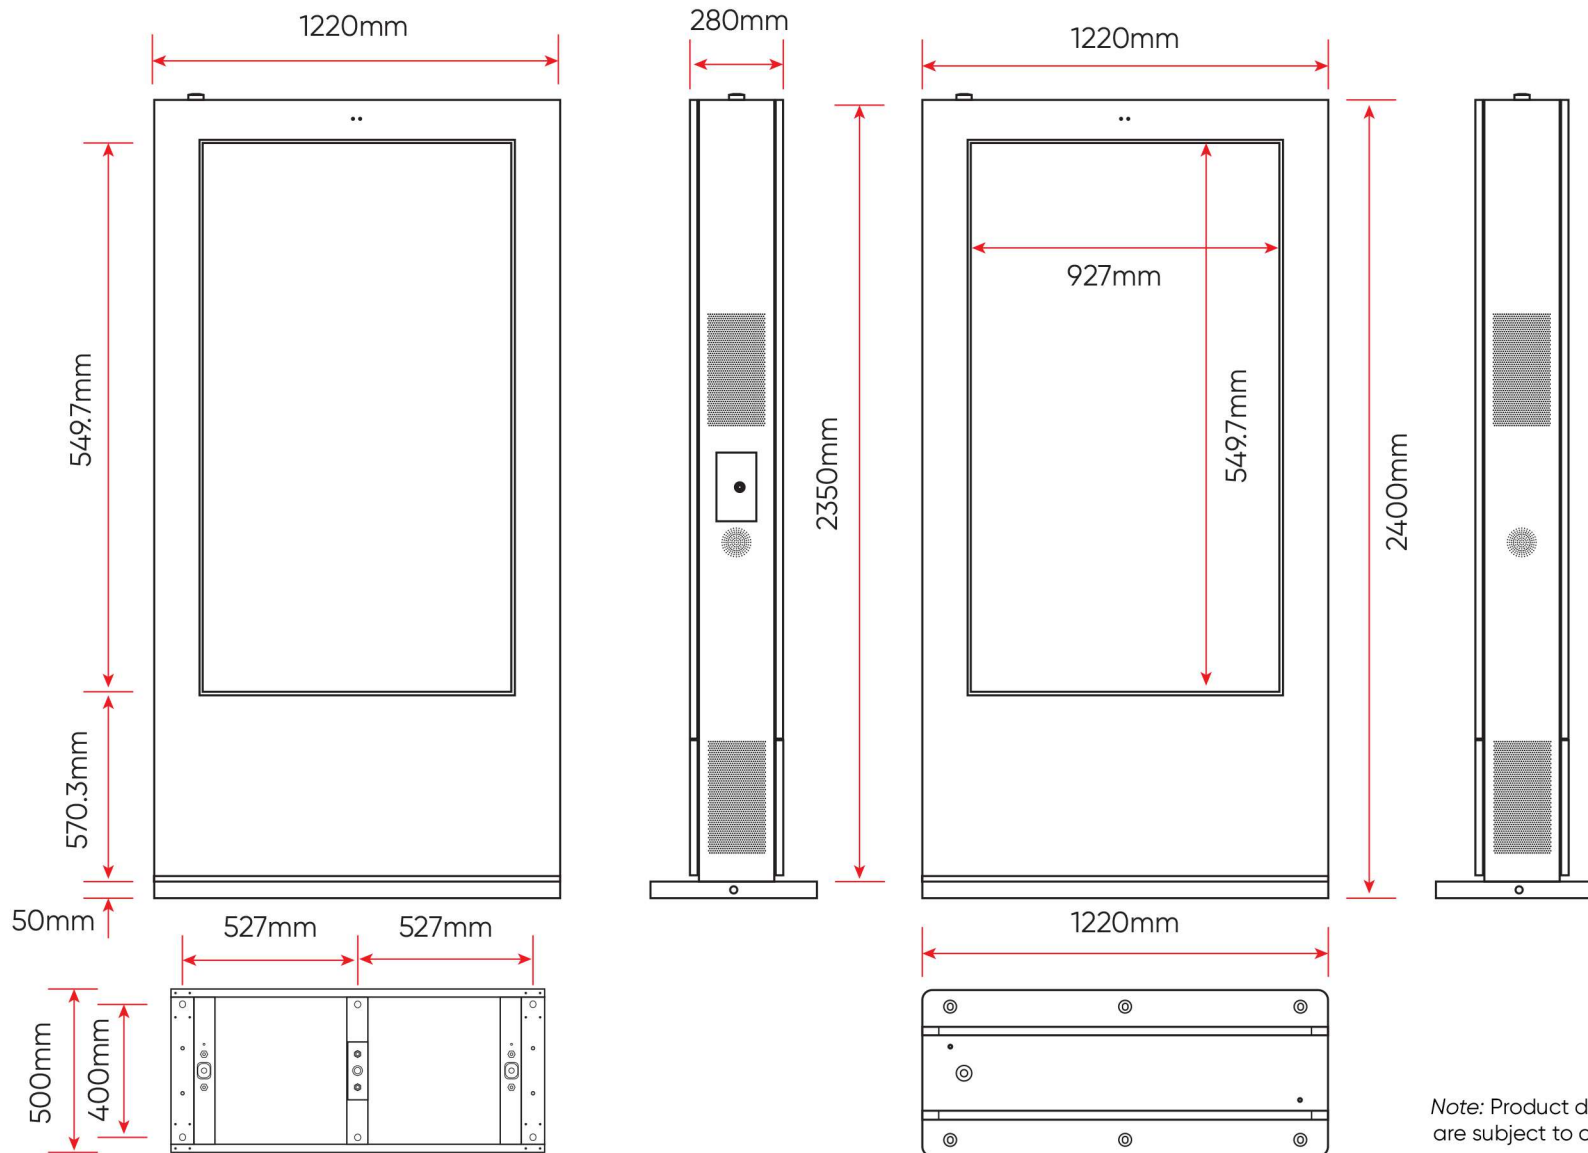

[promultis]

75" Outdoor Totem dual-sided

Note: Product design specifications including dimensions are subject to change without notice and may vary from those shown.

[promultis]
MULTITOUCH SOLUTIONS

For more exciting multitouch products visit
www.promultis.info
or call +44 (0) 239 251 2794