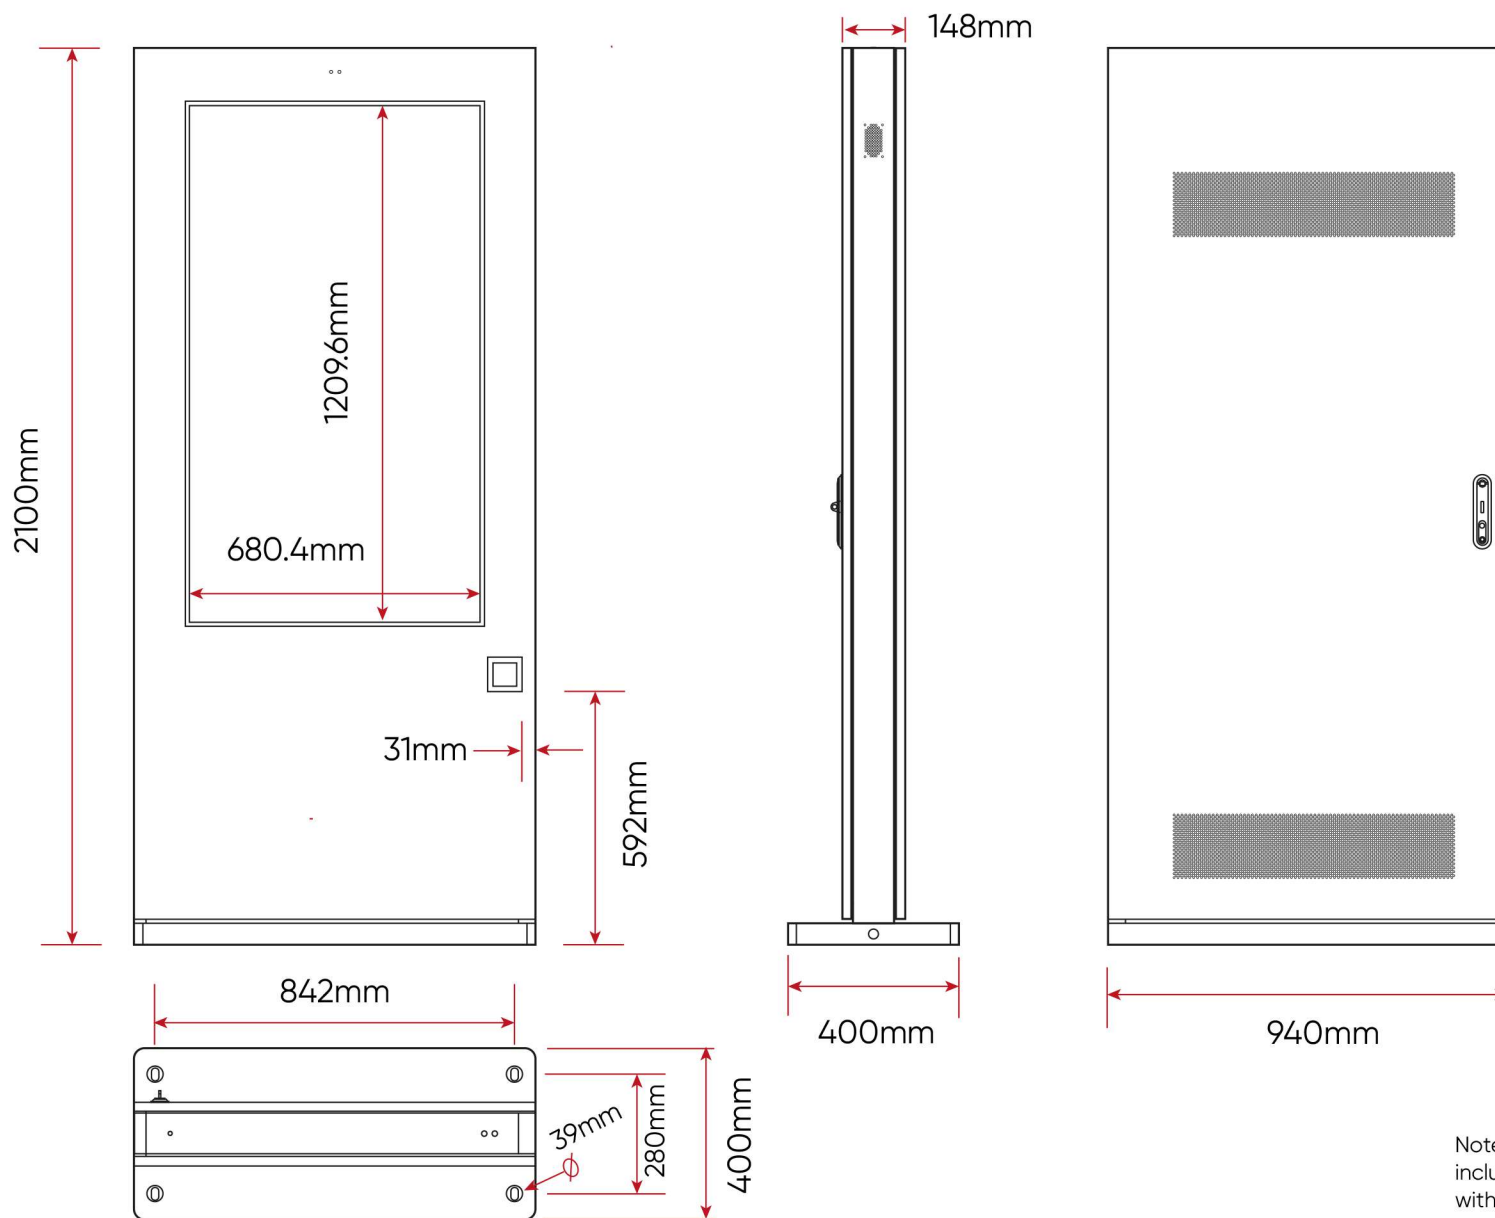

[promultis]

55" Outdoor Totem Single-sided

Note: Product design specifications including dimensions are subject to change without notice and may vary from those shown.

[promultis]
MULTITOUCH SOLUTIONS

For more exciting multitouch products visit
www.promultis.info
or call +44 (0) 239 251 2794