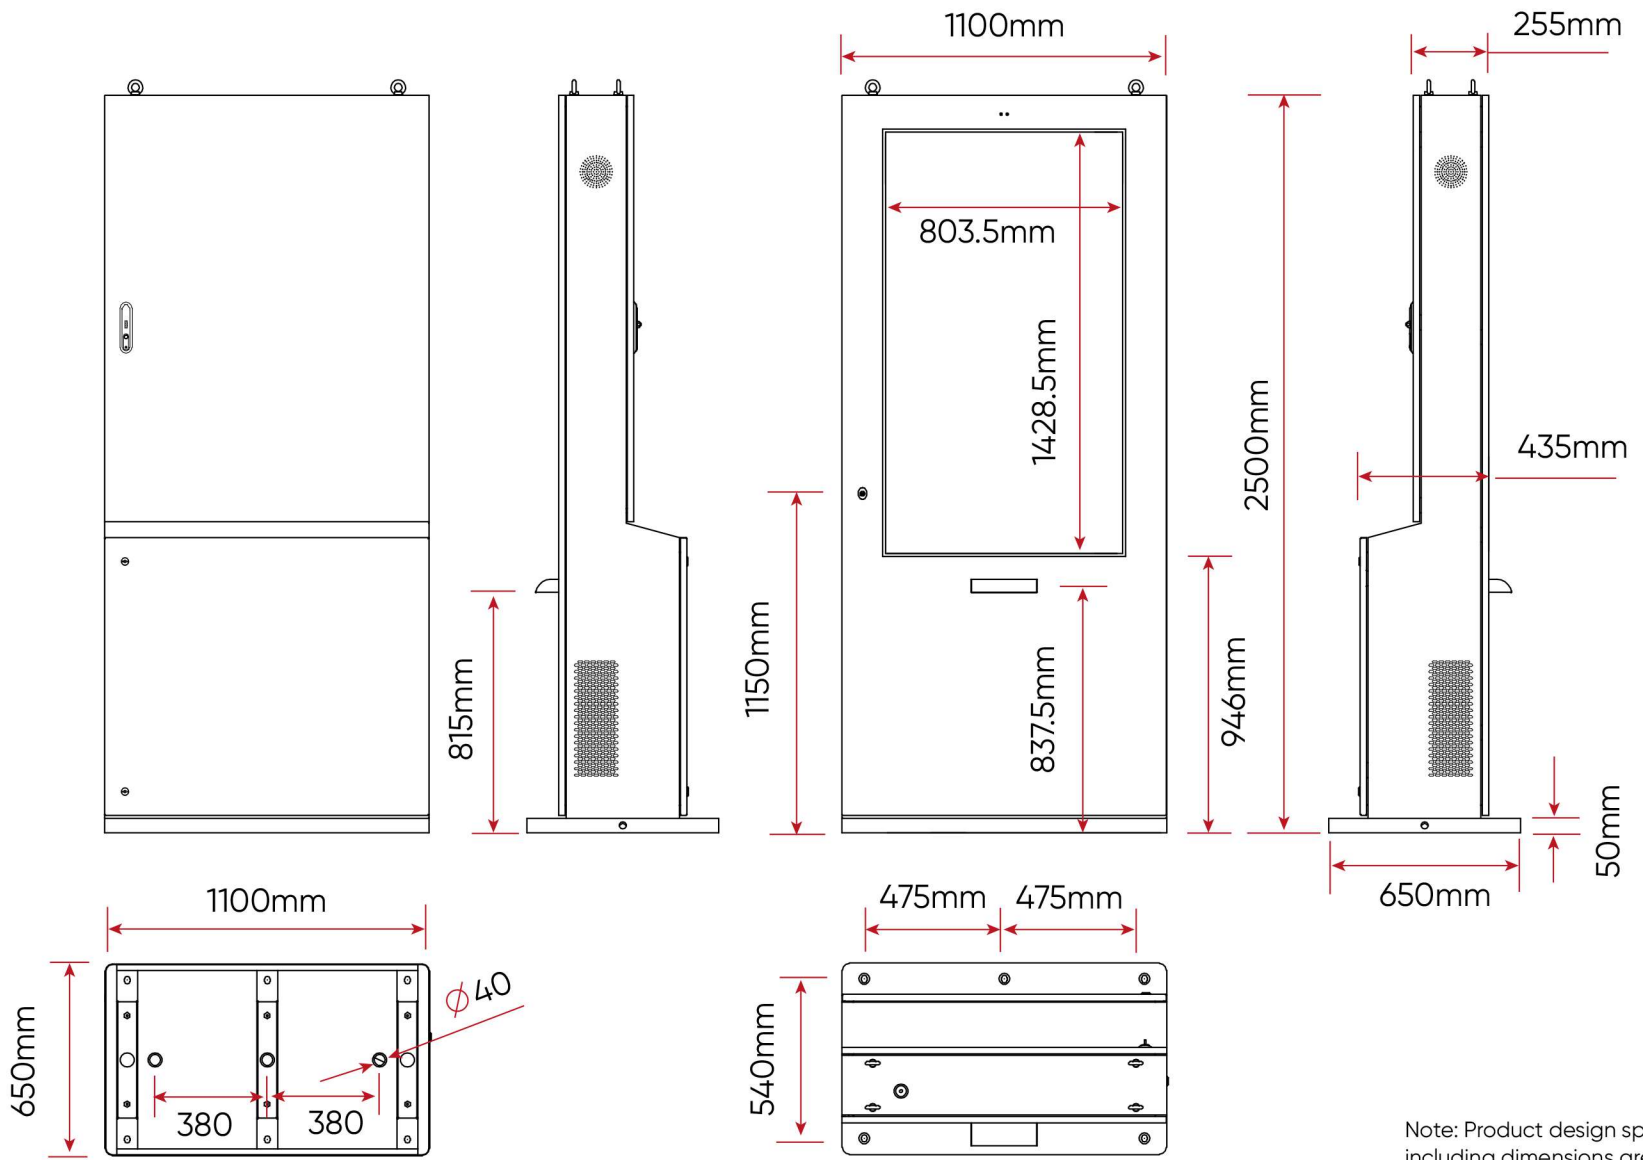

[promultis]

65" Outdoor Totem with built-in camera and printer

Note: Product design specifications including dimensions are subject to change without notice and may vary from those shown.

[promultis]
MULTITOUCH SOLUTIONS

For more exciting multitouch products visit
www.promultis.info
or call +44 (0) 239 251 2794