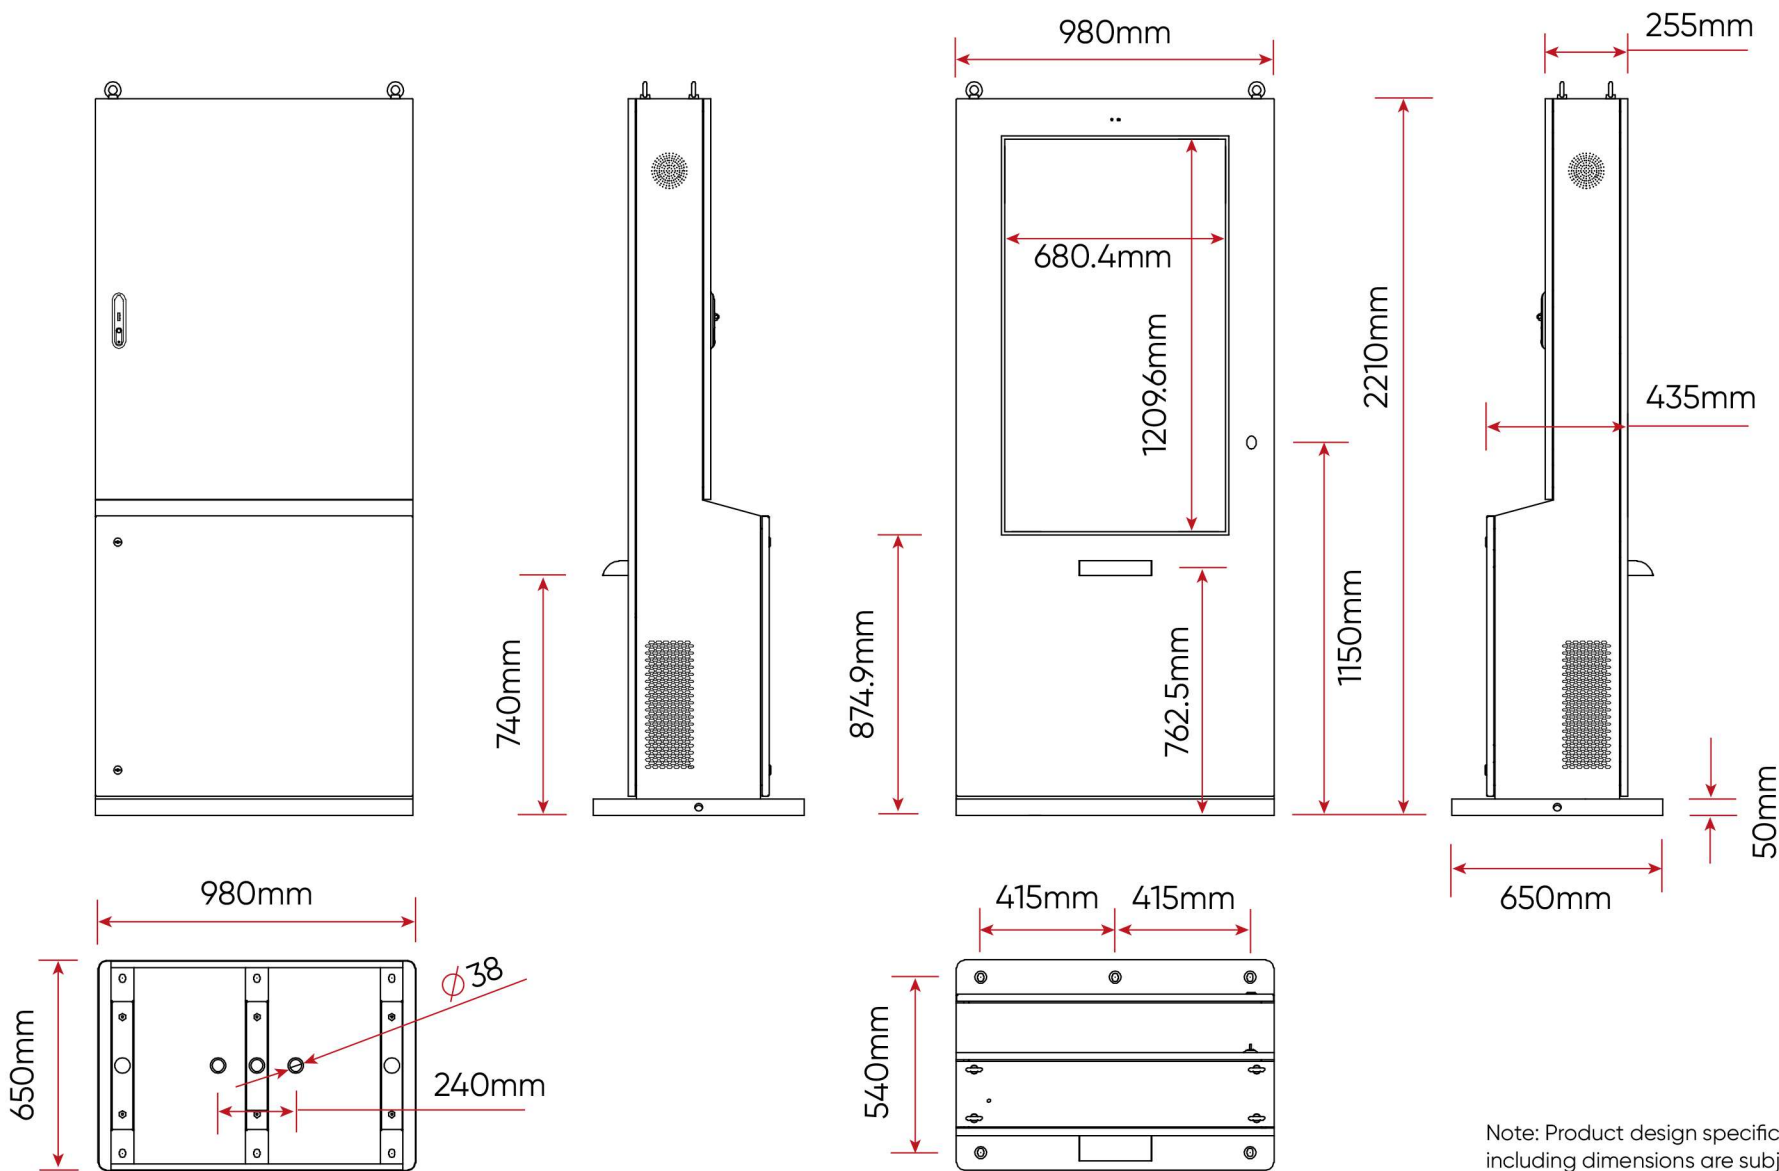

[promultis]

55" Outdoor Totem with built-in camera and printer

Note: Product design specifications including dimensions are subject to change without notice and may vary from those shown.

[promultis]
MULTITOUCH SOLUTIONS

For more exciting multitouch products visit
www.promultis.info
or call +44 (0) 239 251 2794