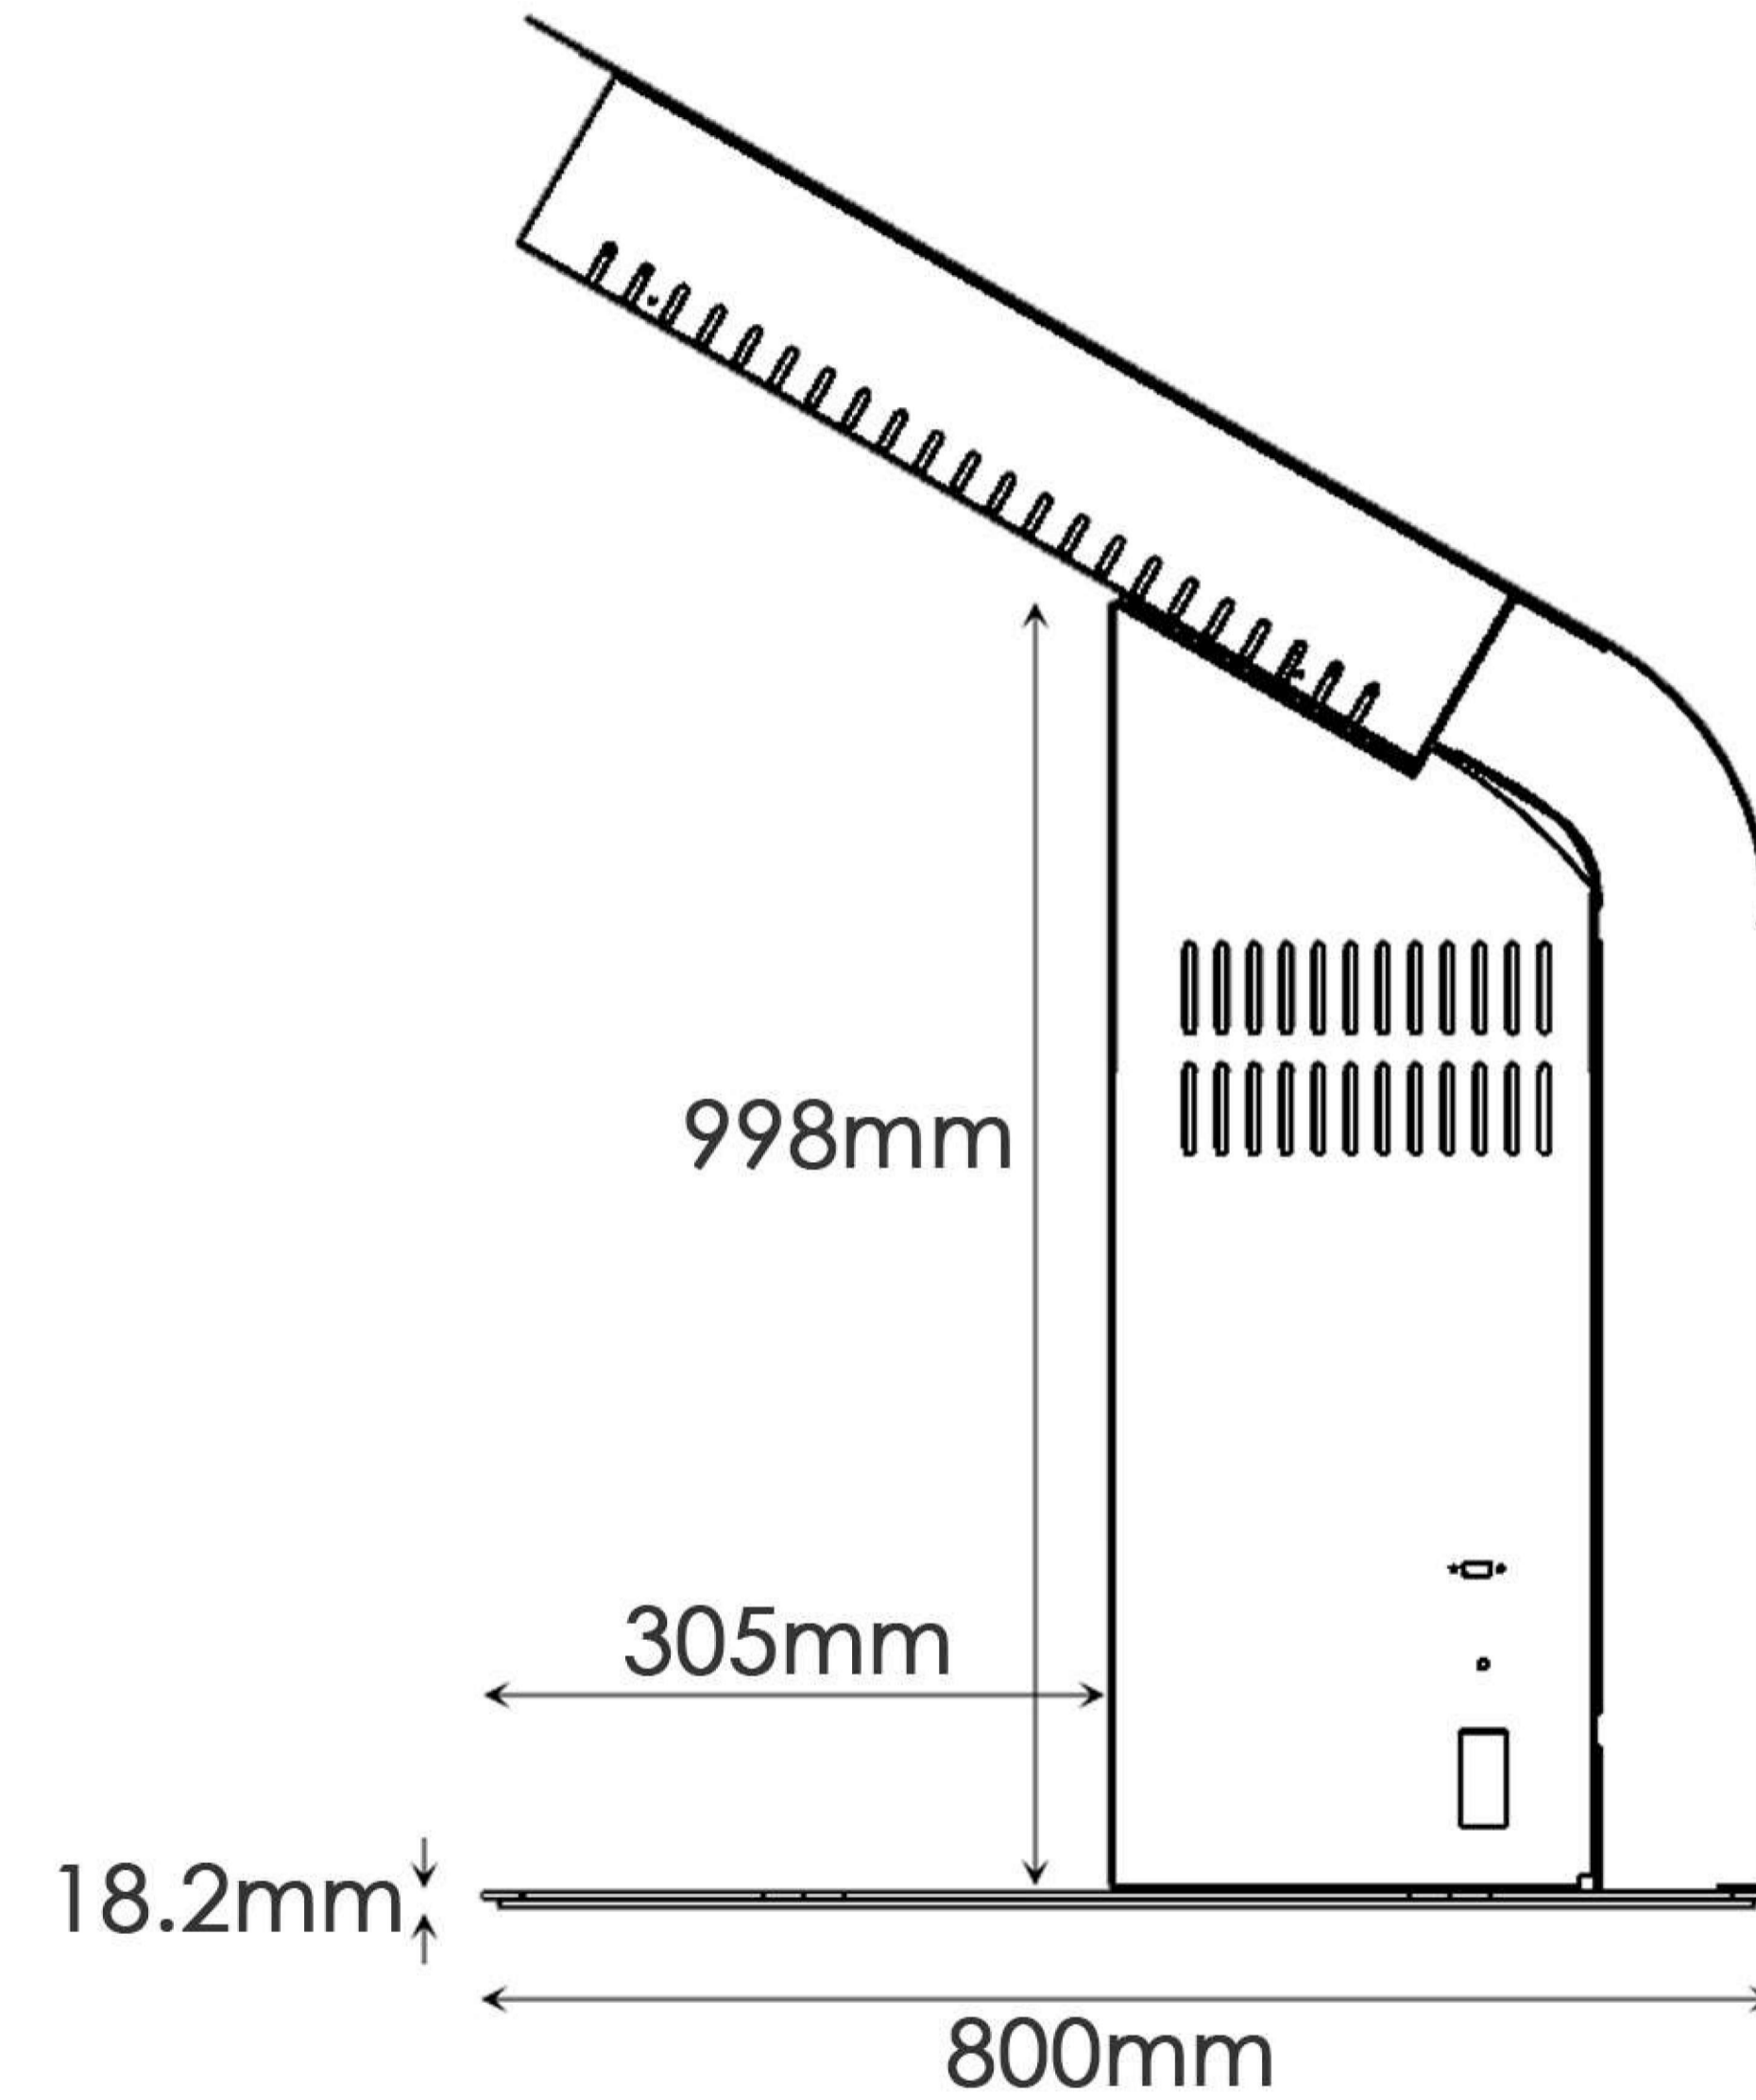

55" Contour Kiosk

Note: Product design specifications including dimensions are subject to change without notice and may vary from those shown. Please call us for the most up to date specifications and dimensions.

[promultis]

For more exciting multitouch products visit
www.promultis.info
or call +44 (0) 239 251 2794