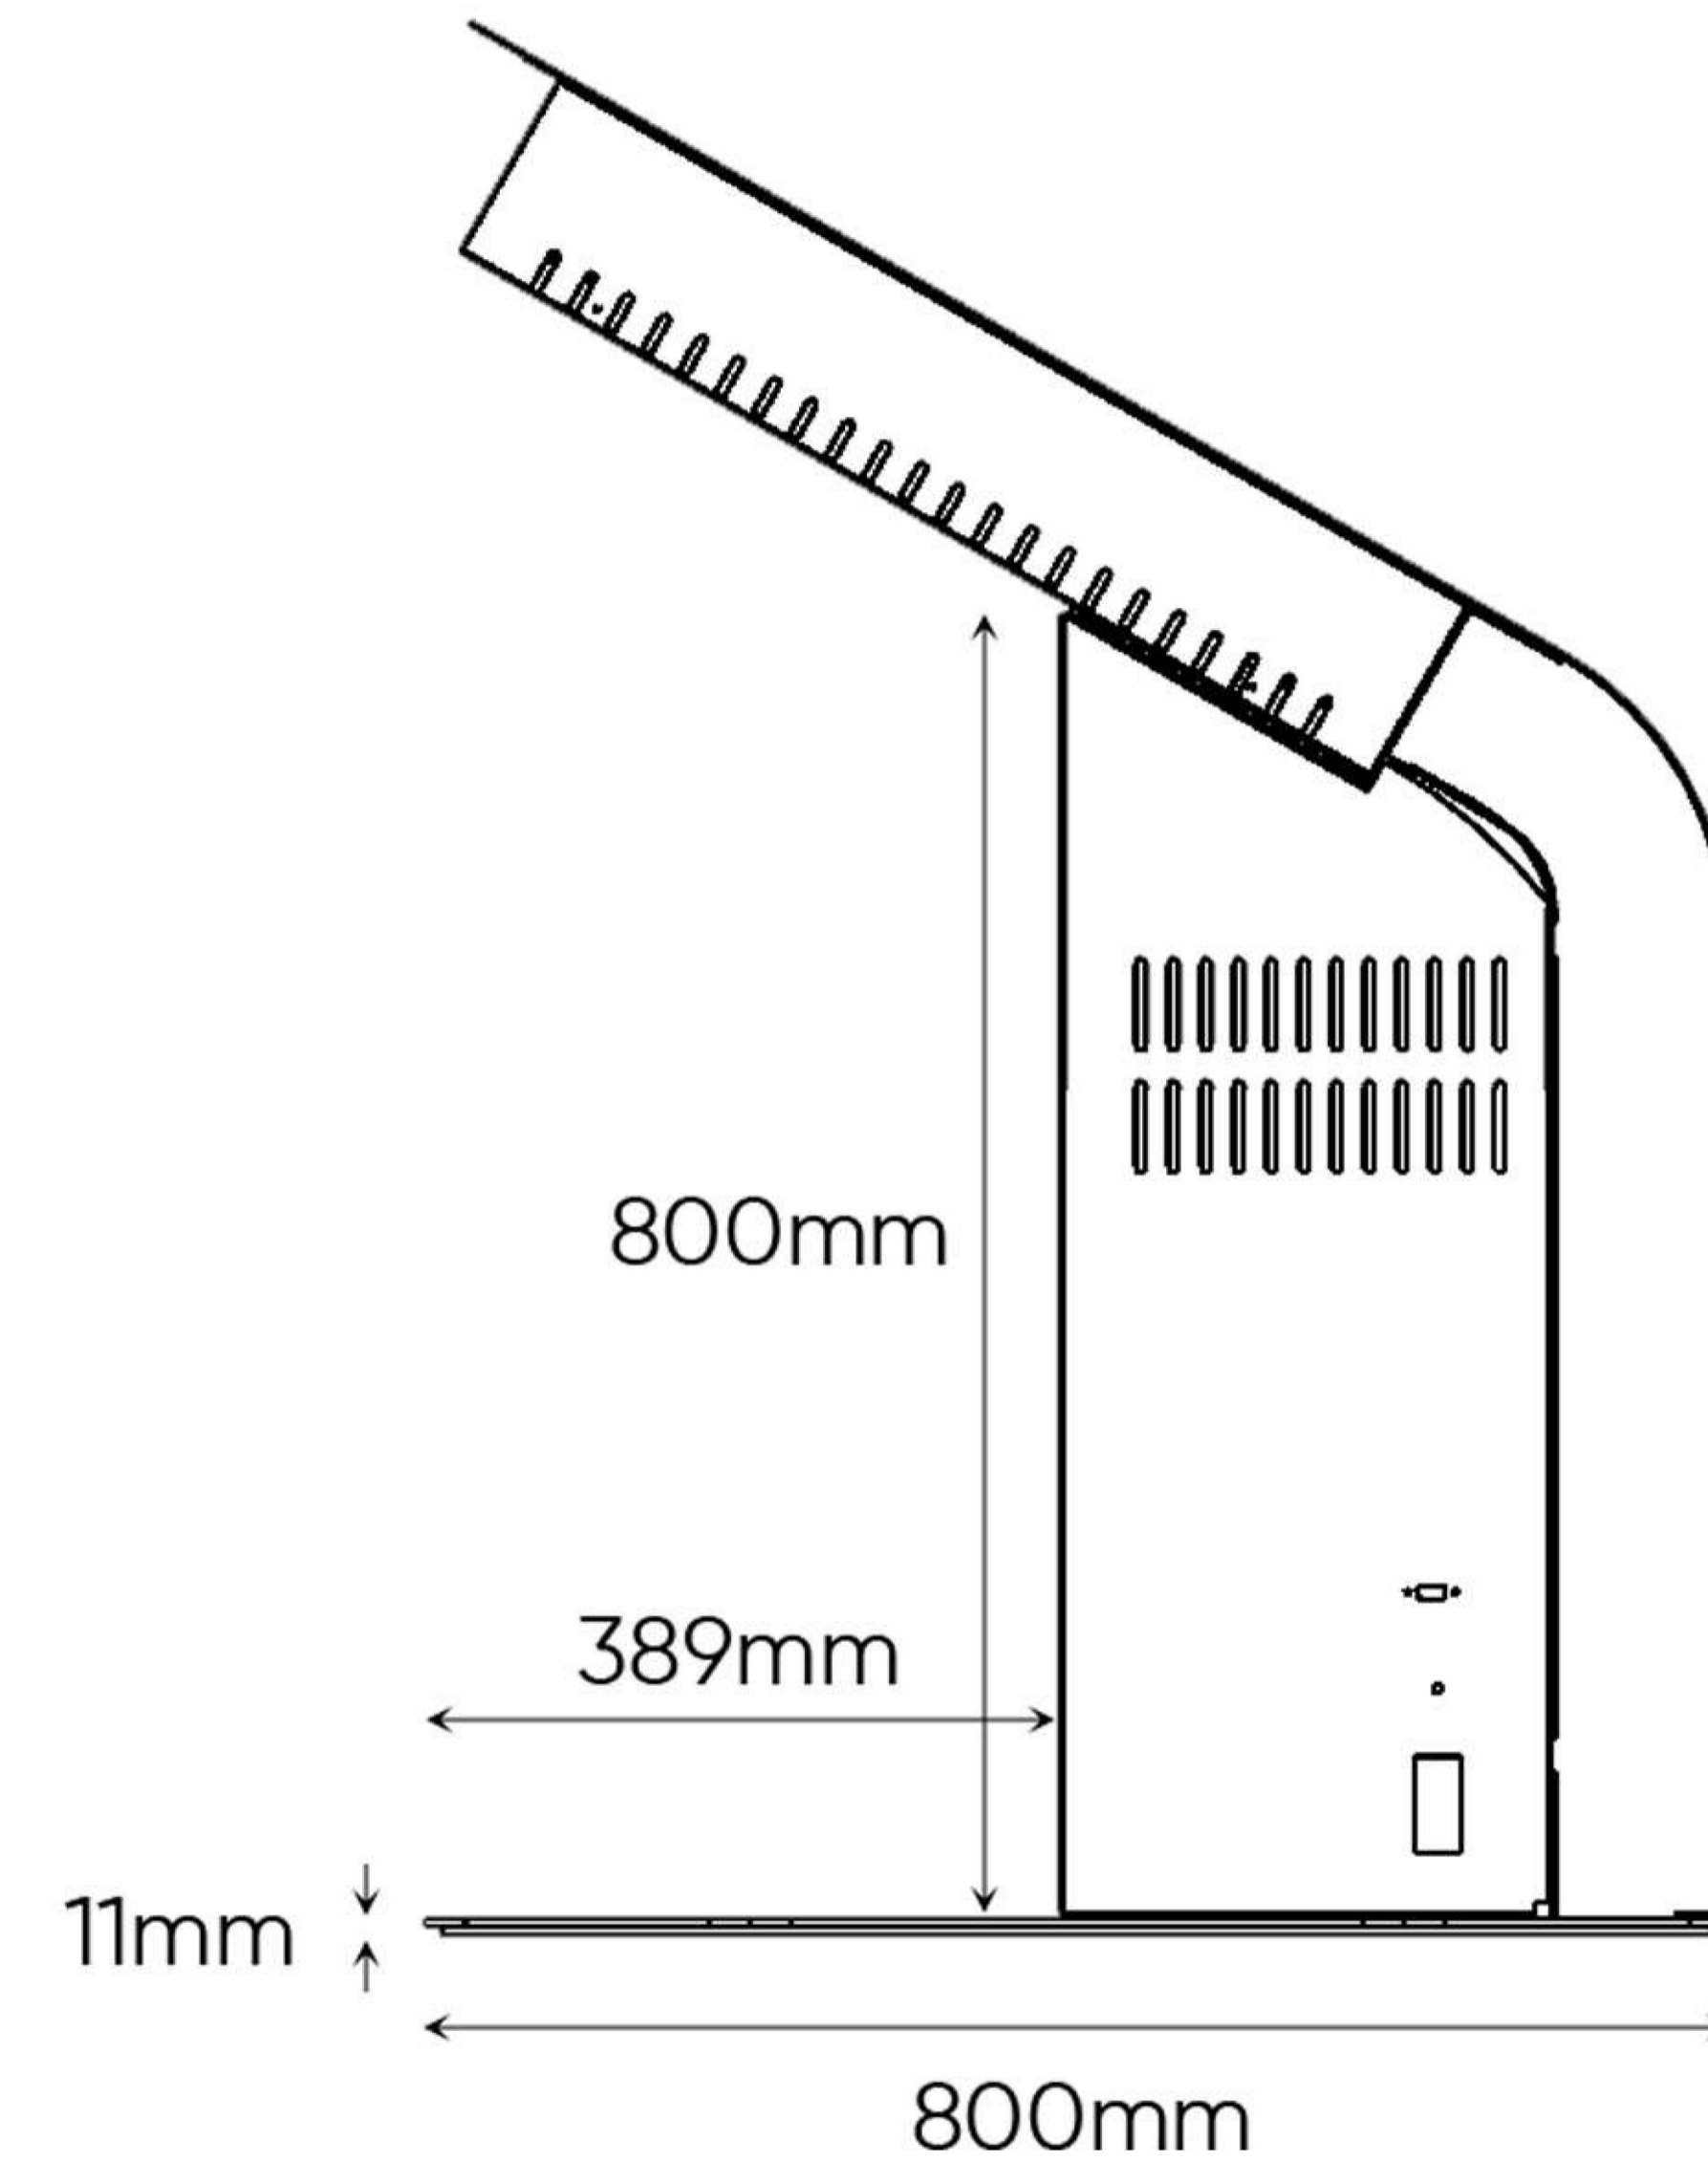

43" Contour Kiosk

Note: Product design specifications including dimensions are subject to change without notice and may vary from those shown. Please call us for the most up to date specifications and dimensions.

[promultis]

For more exciting multitouch products visit
www.promultis.info
or call +44 (0) 239 251 2794