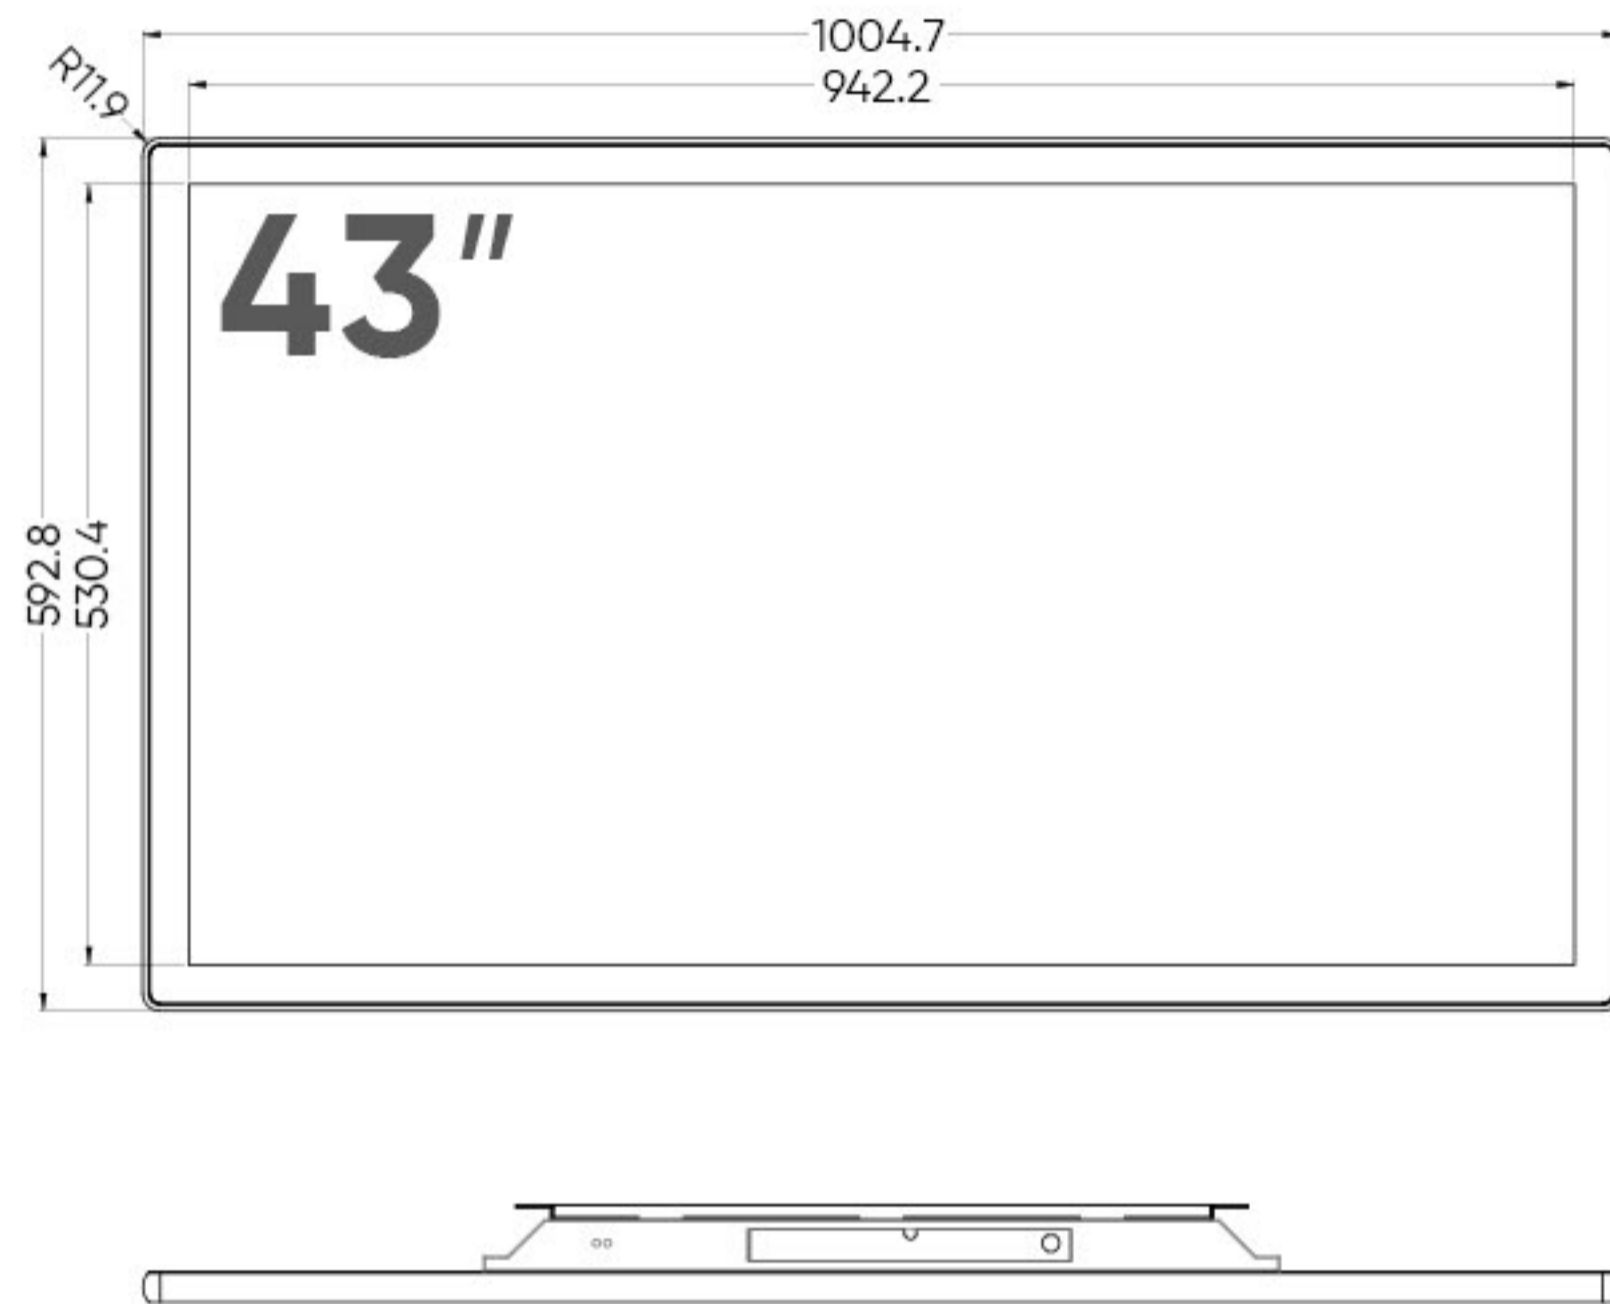

Note: Product design specifications including dimensions are subject to change without notice and may vary from those shown. Please call us for the most up to date specifications and dimensions.

[promultis]

For more exciting multitouch products visit
www.promultis.info
or call +44 (0) 239 251 2794