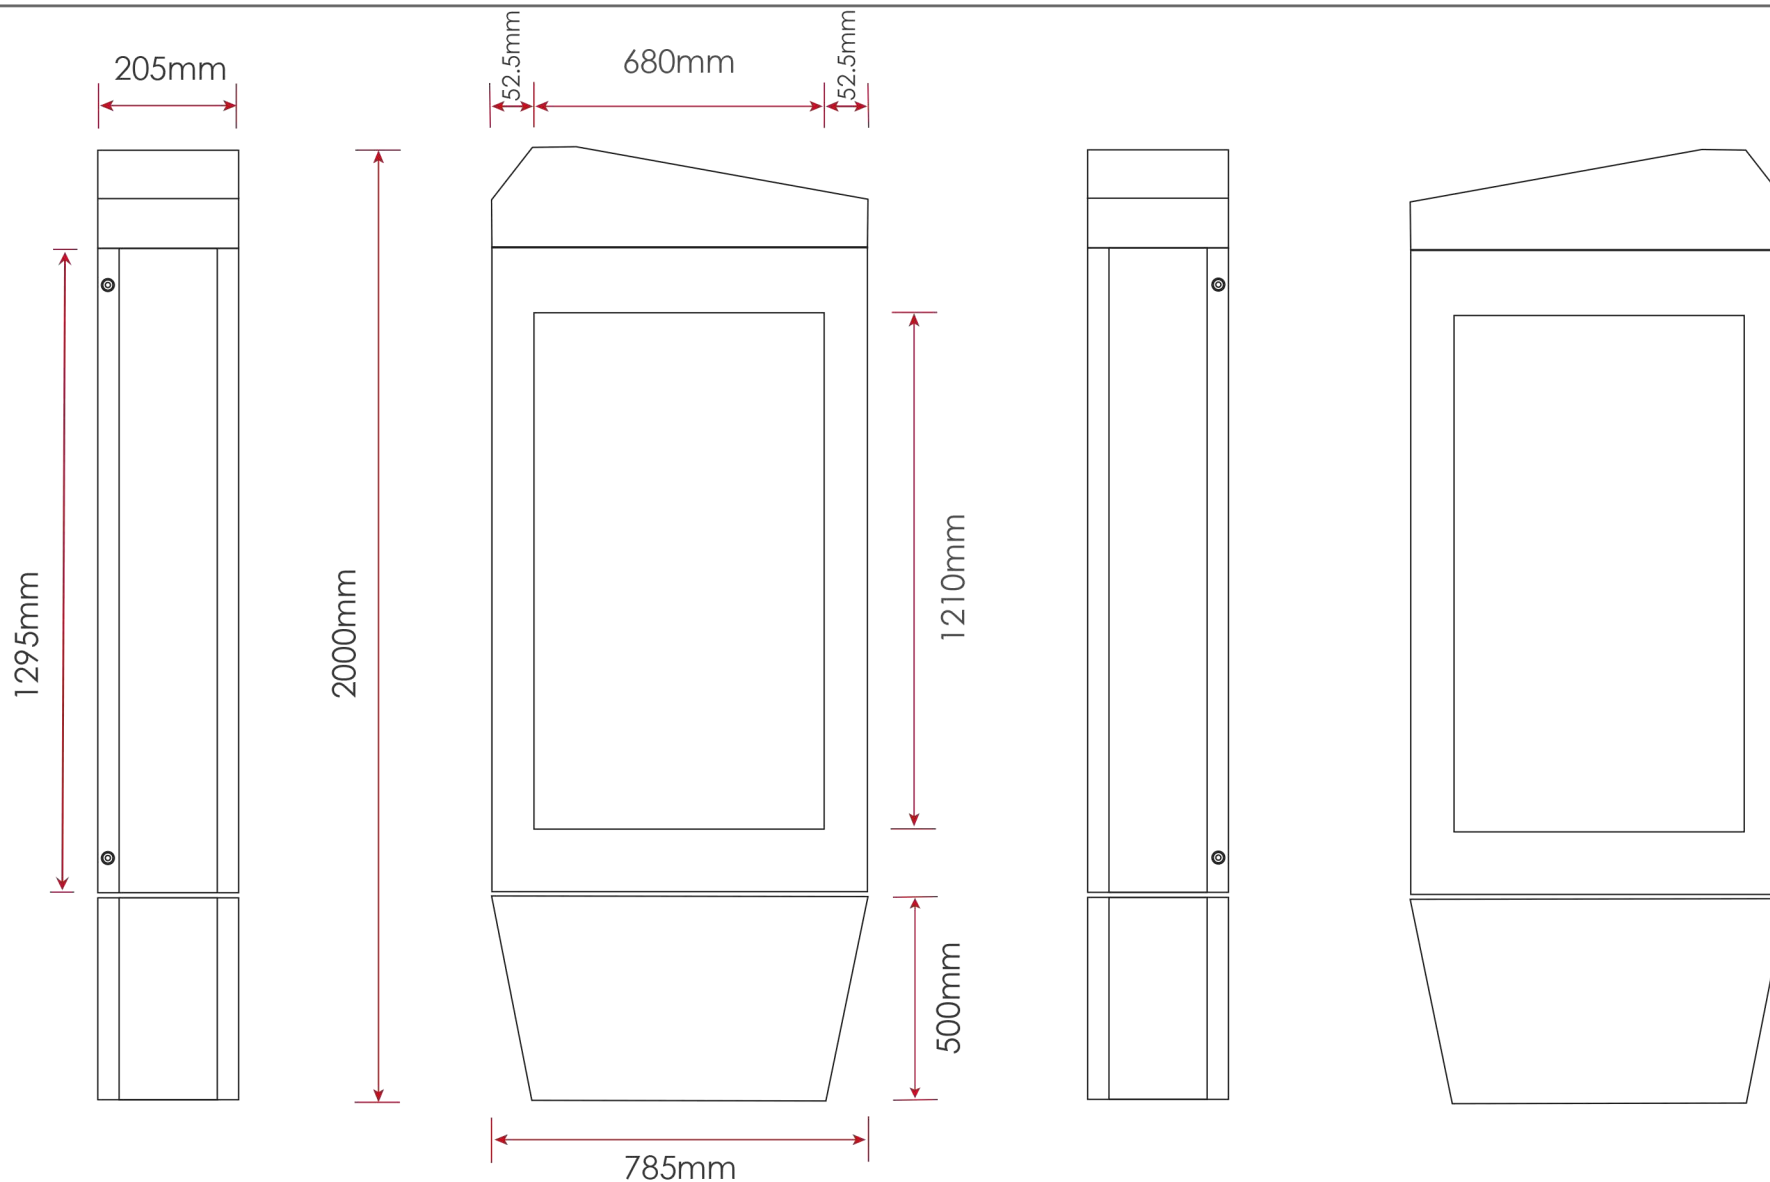

[promultis]

Geminus 55" High Brightness Totem - IP55

Double-sided Floor Displays

[promultis]
MULTITOUCH SOLUTIONS

For more exciting multitouch products visit
www.promultis.info
or call +44 (0) 239 251 2794