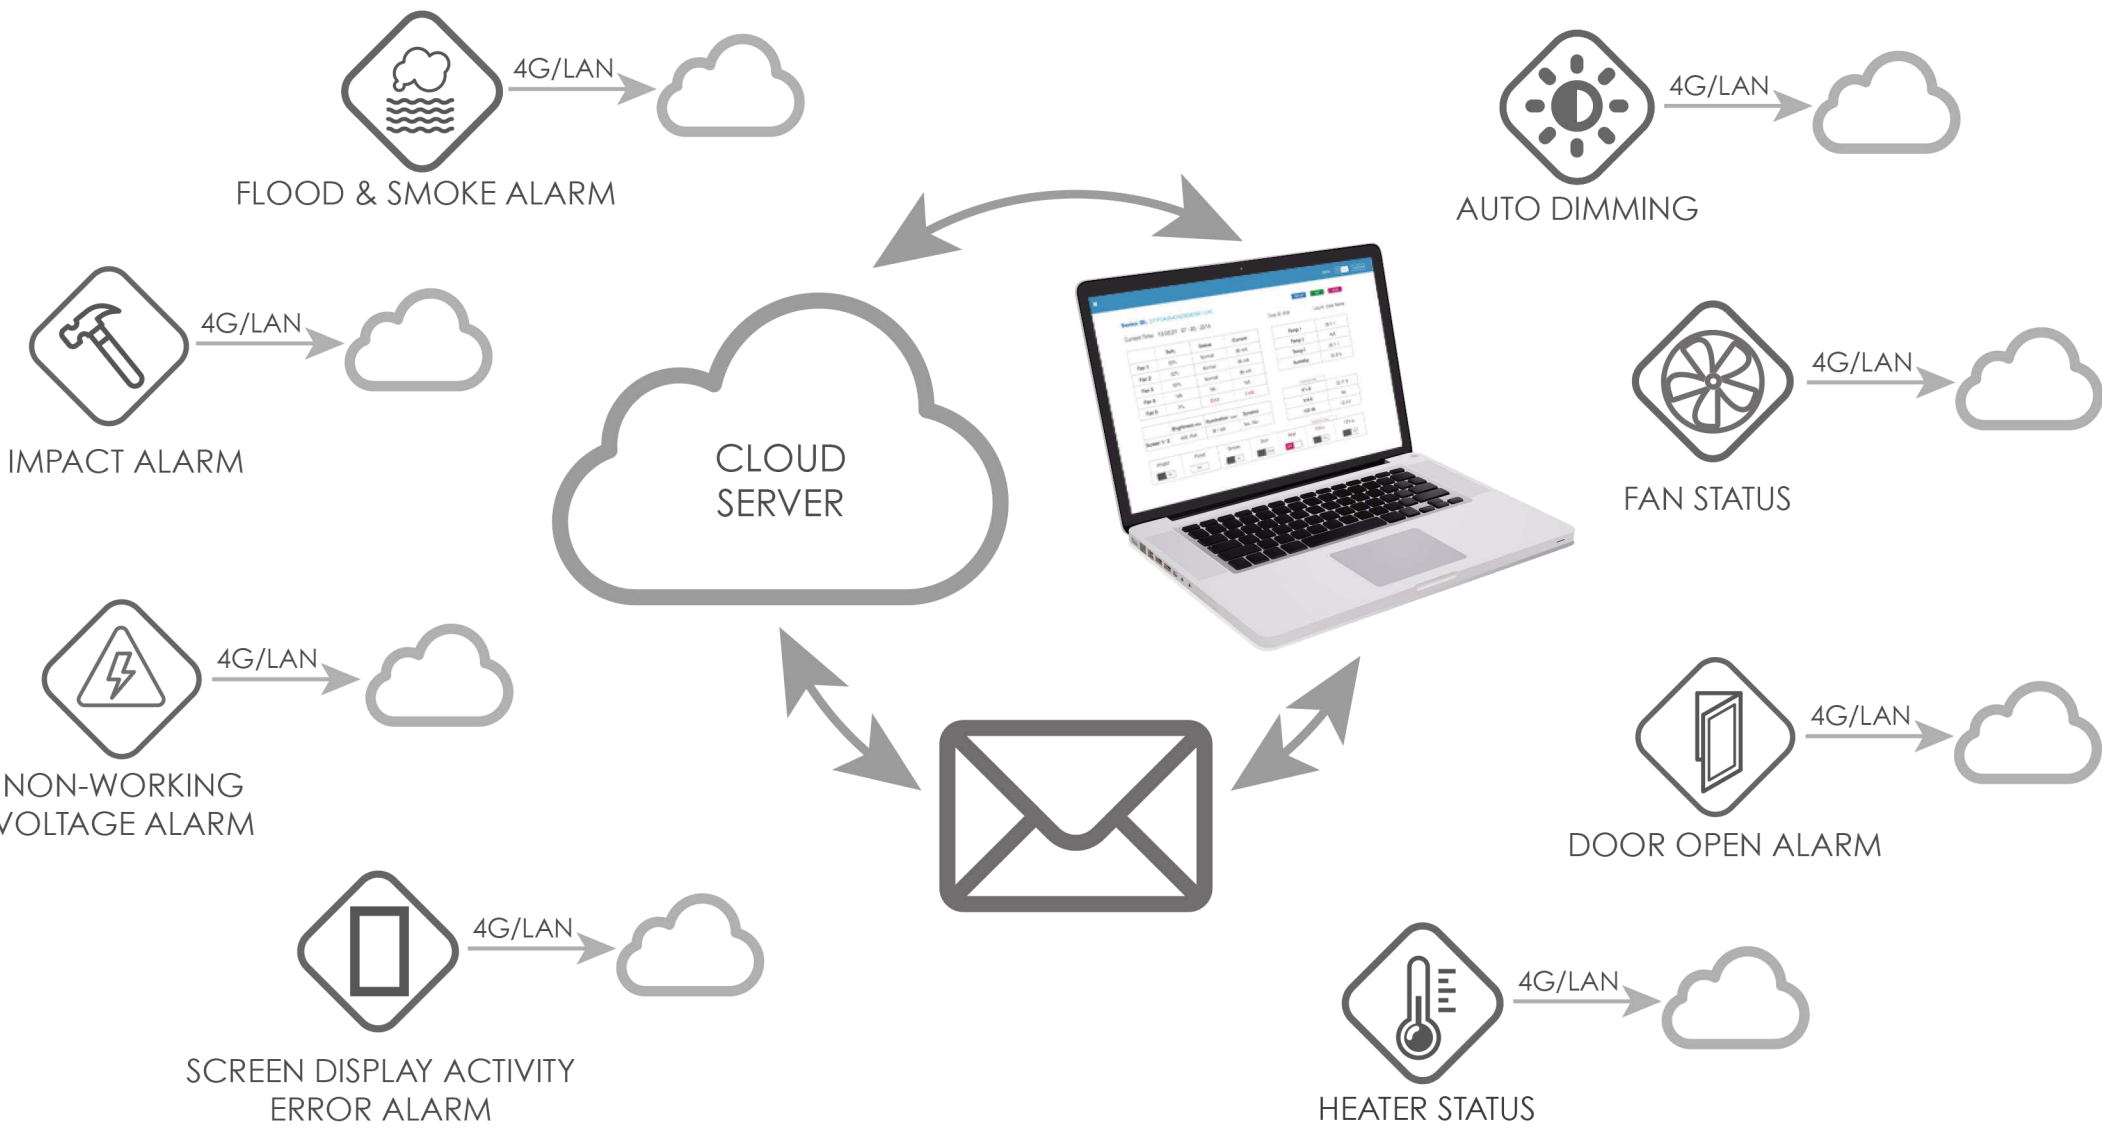

[promultis]

SURVEILLANCE SYSTEM