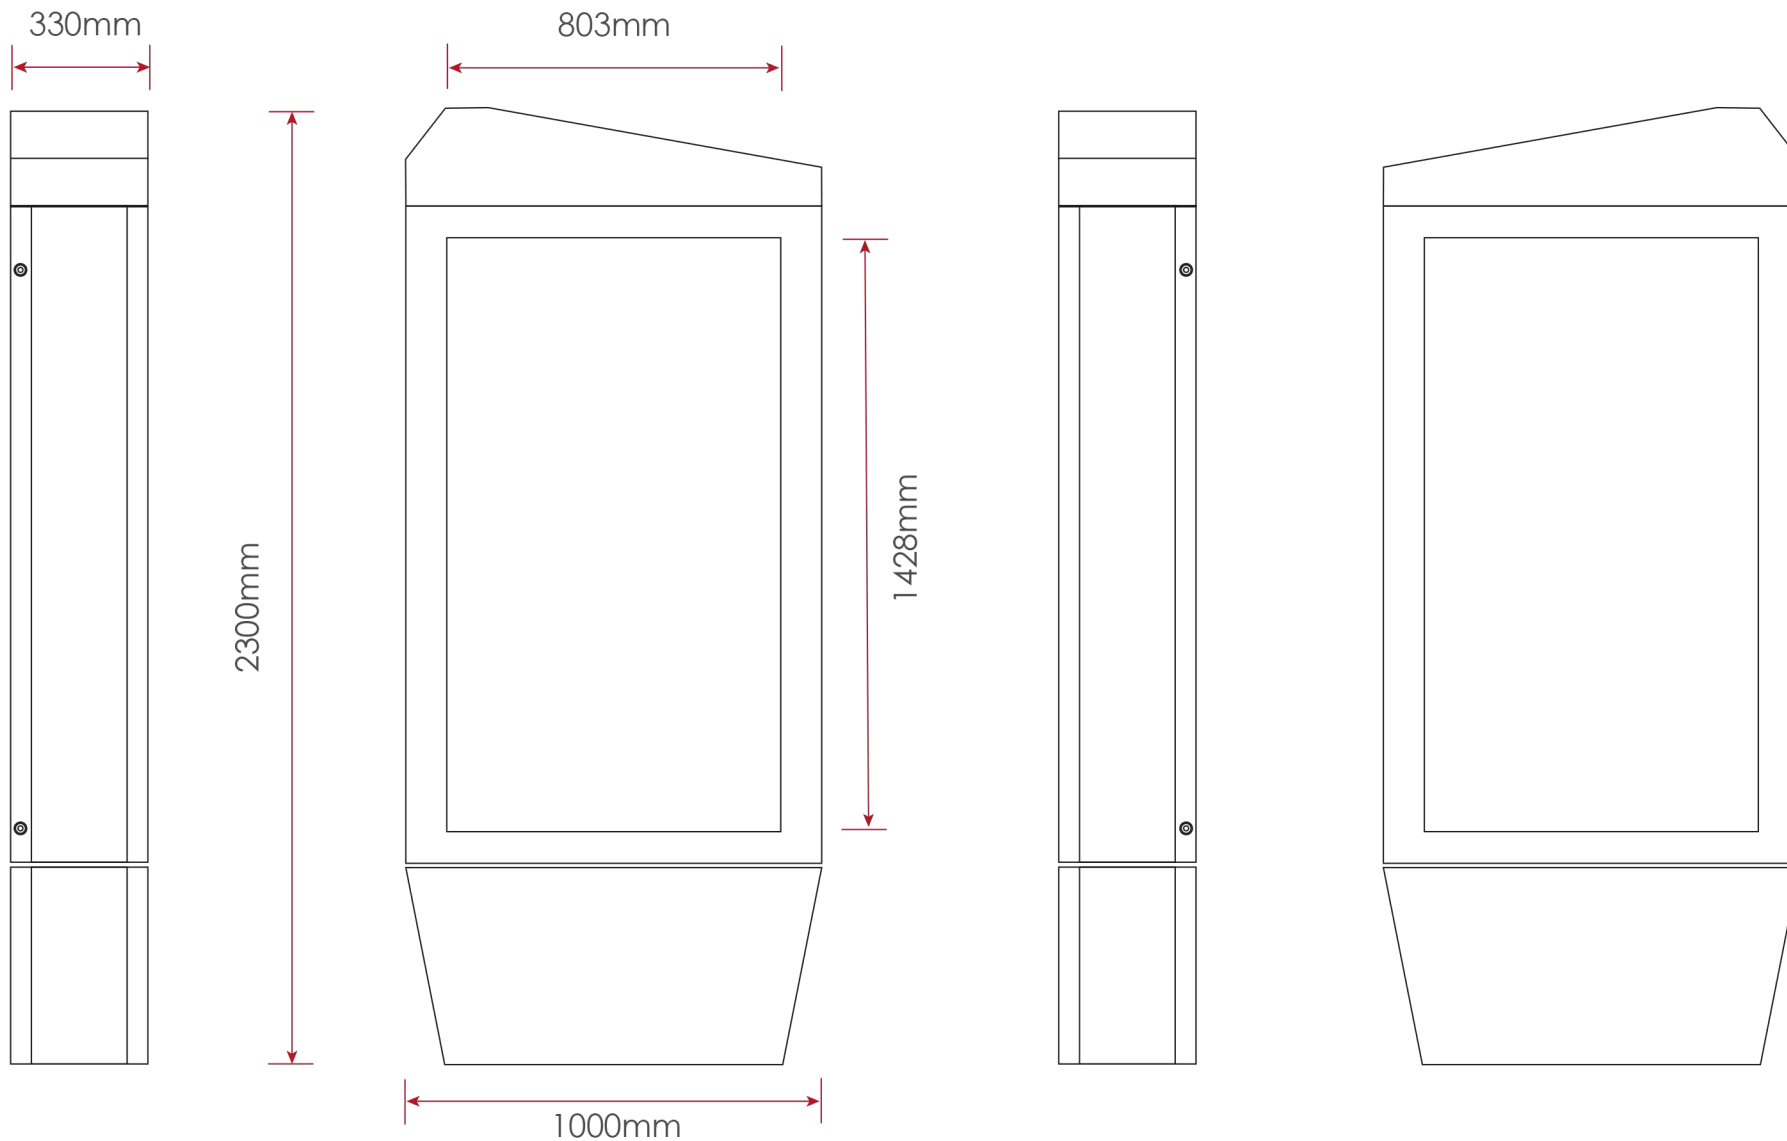

[promultis]

Geminus 65" High Brightness Totem - IP55

Double-sided Floor Displays

[promultis]
MULTITOUCH SOLUTIONS

For more exciting multitouch products visit
www.promultis.info
or call +44 (0) 239 251 2794