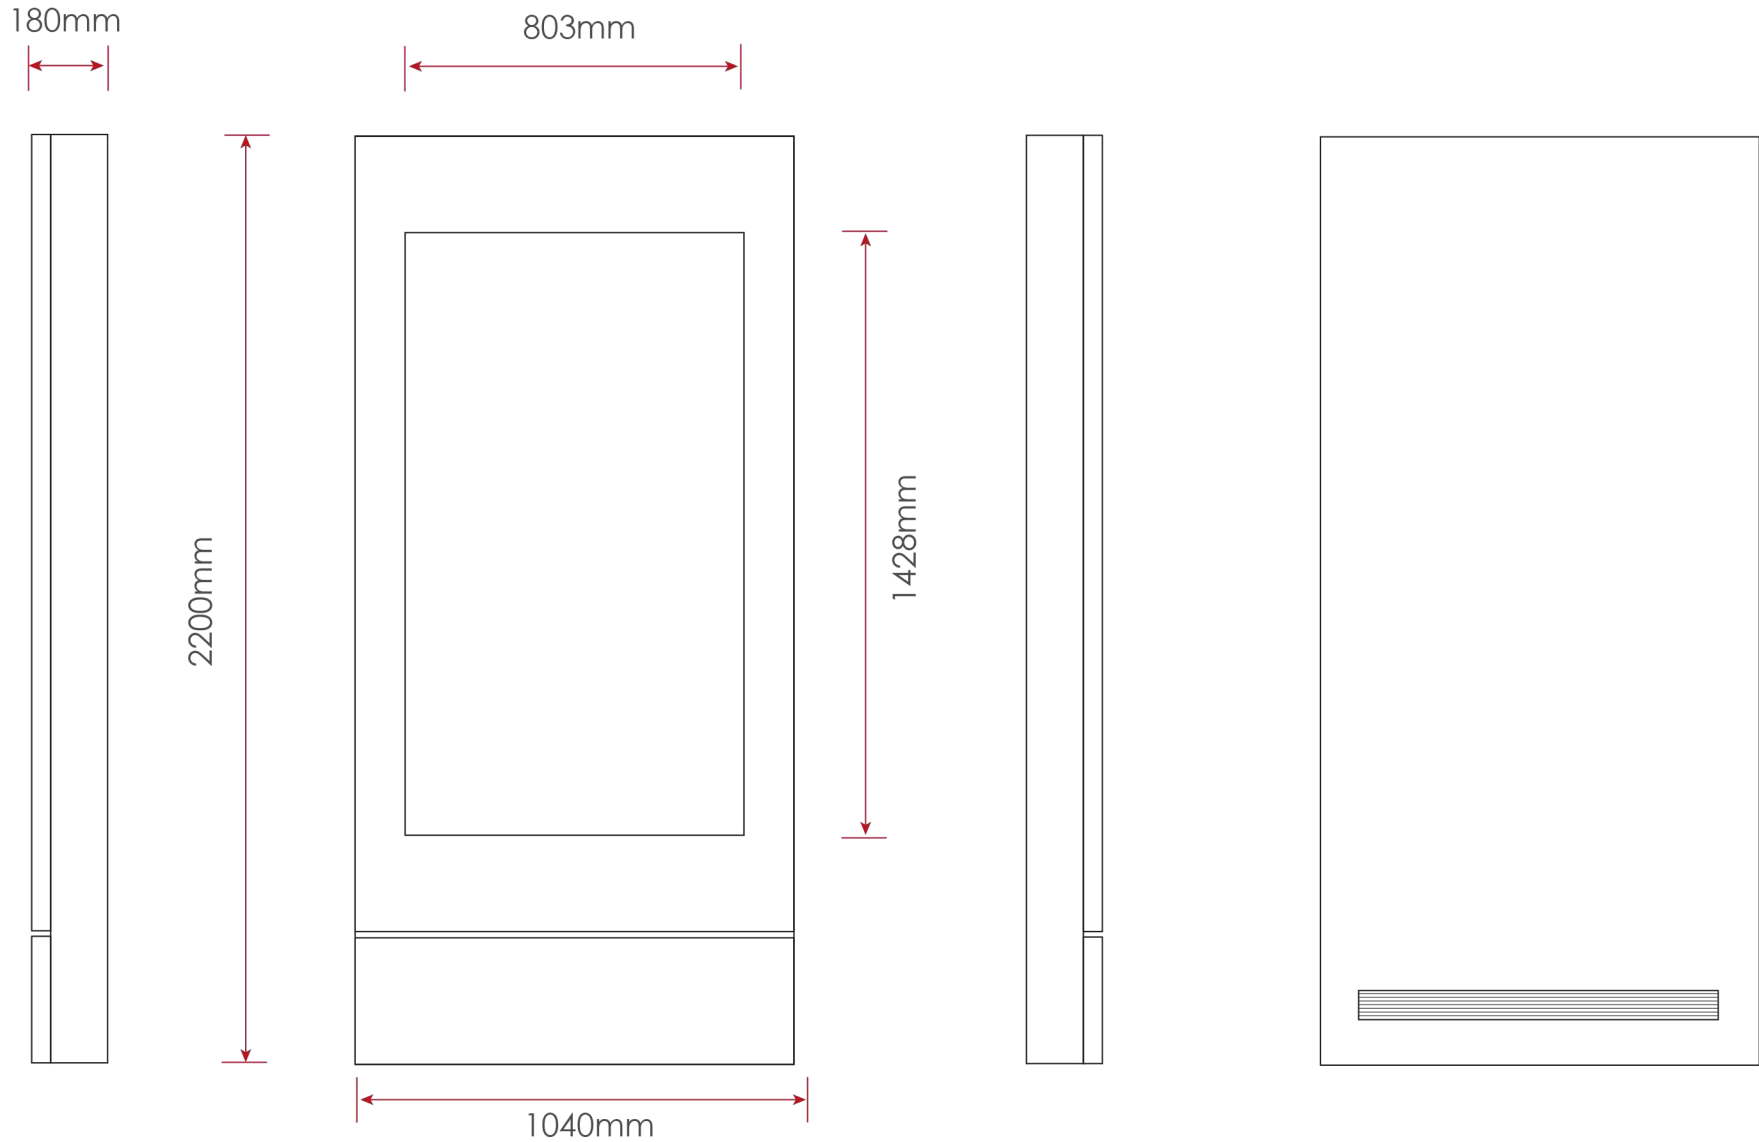

	LUCIENT 43	LUCIENT 55	LUCIENT 65	LUCIENT 75
Panel Size (Inch)	43	55	65	75
<b>ENCLOSURE</b>				
IP Rating	IP65			
Enclosure Material	Aluminum + Galvanized Steel + Zinc power coating			
Enclosure Lifetime	5 Years			
Glass Type	Tempered Glass			
Glass Characteristics	Transmissivity > 93%, Reflectivity < 2%			
Unit Dimension (w x h x d mm)	582 x 1966 x 258	680 x 1970 x 258	856 x 2222 x 258	Call Us For Info
Bezel Width (mm)	26			
Weight (kg)	Call Us For Info	205	268	307
<b>ENVIROMENT</b>				
Operating Enviroment	Exposure to direct sunlight, rain, snow and dust			
Operating Temperature	- 20 °C ~ + 50 °C			
Operating Humidity	5% ~ 98%			
Operating Altitude (m)	<2000			
<b>MEDIA</b>				
	CPU	Memory	Storage	OS
Windows OS	Core / Celeron / Atom	4 / 8 / 16 / 32 GB	128GB / 256 / 512 GB	Win 7/11 32/64bit
Android OS	Rockchip / Allwin	1 / 2 / 4 GB	8 / 16 / 32 / 64 / 128GB	Android 4.4 - 13
TV Board	Mstar / NOATEK			
Options	Touch Screen / Camera / NFC / RFID / Ultrasonic / LED Strip / 4G / WIFI / Bluetooth / Printer / Scanner / POS / Charging Gun / Speaker			

# Lucient 55" High Brightness Single Side Display

**[promultis]**

# Lucient 65" High Brightness Single Side Display

**[promultis]**