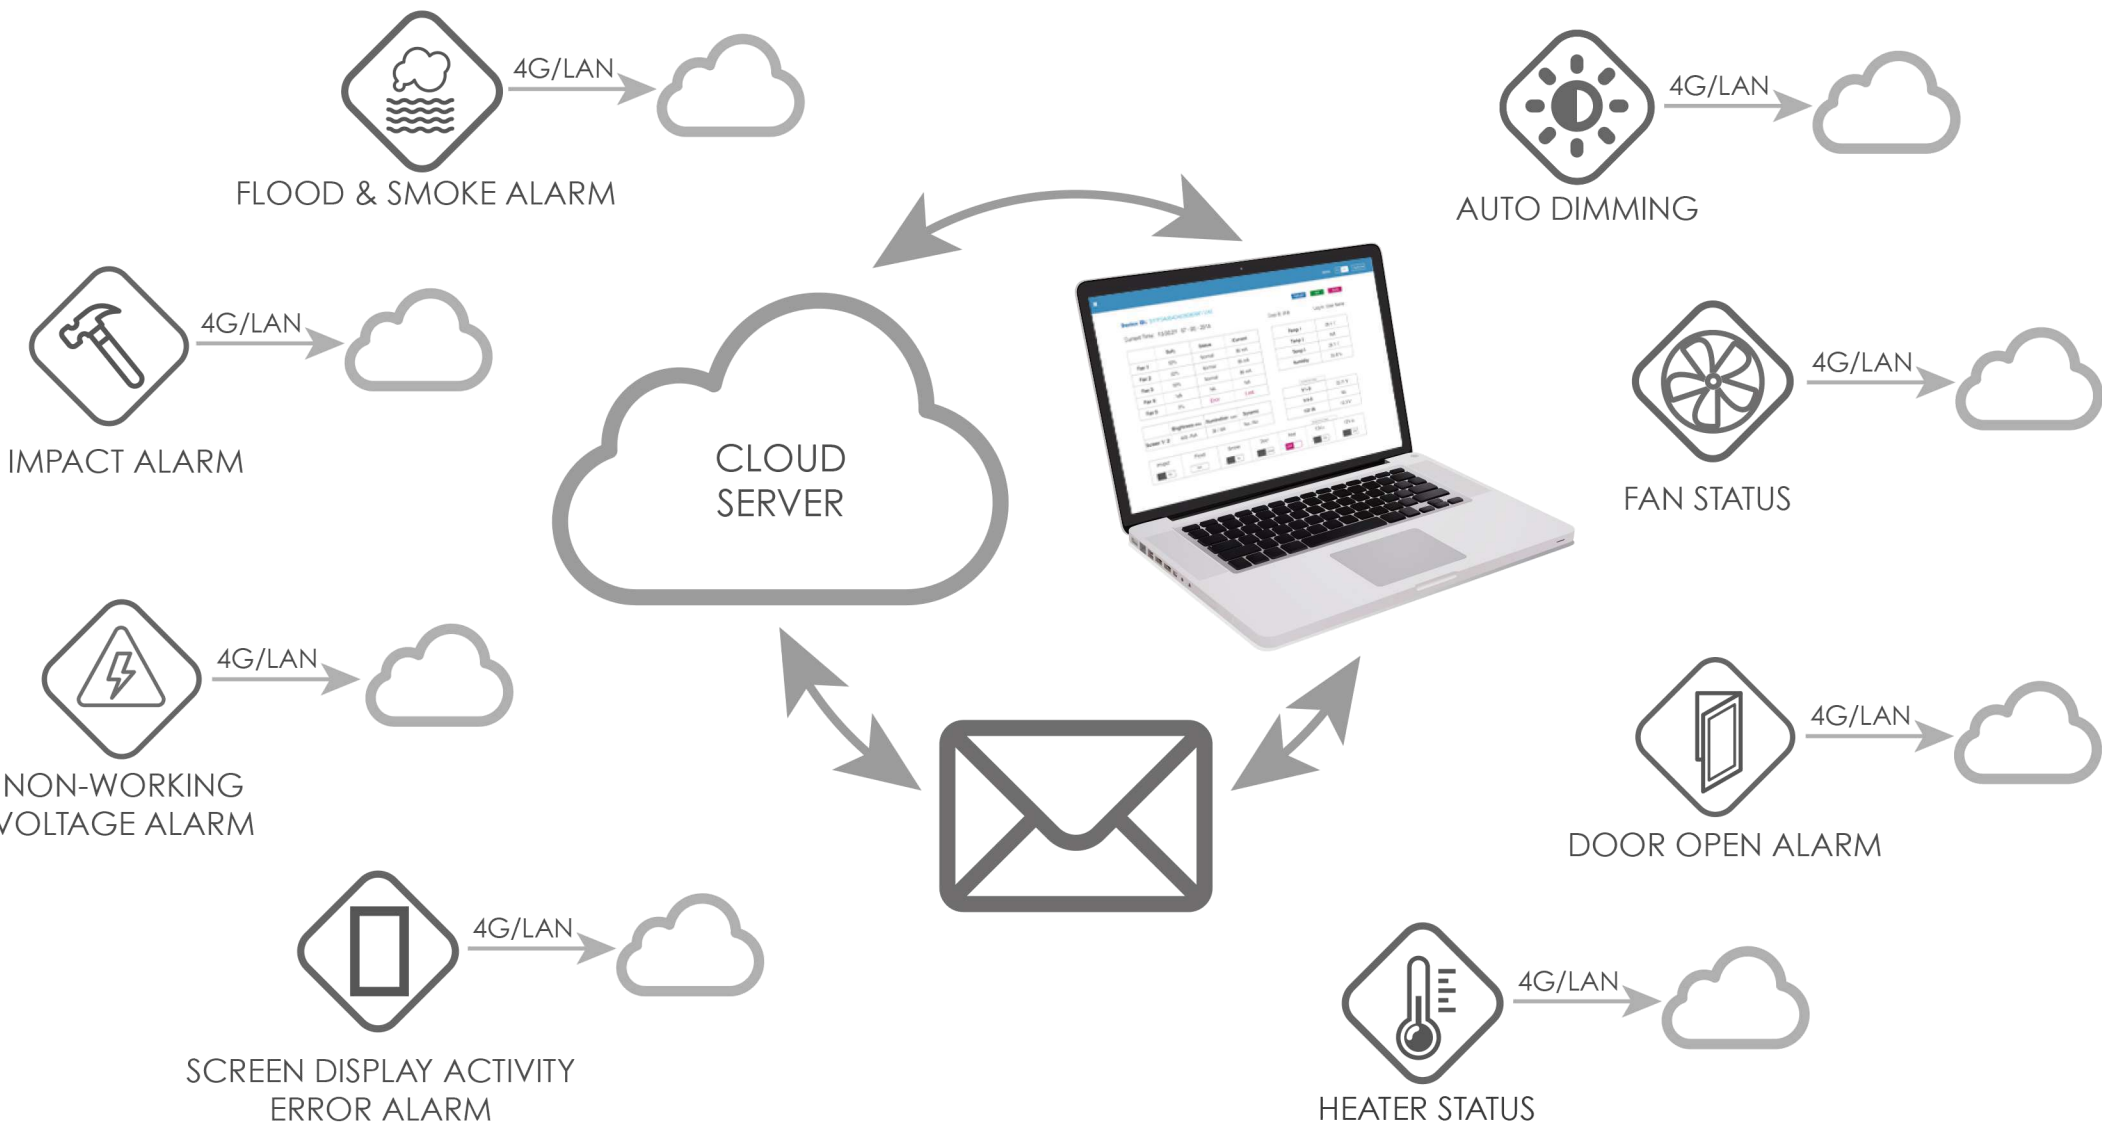

[promultis]

SURVEILLANCE SYSTEM