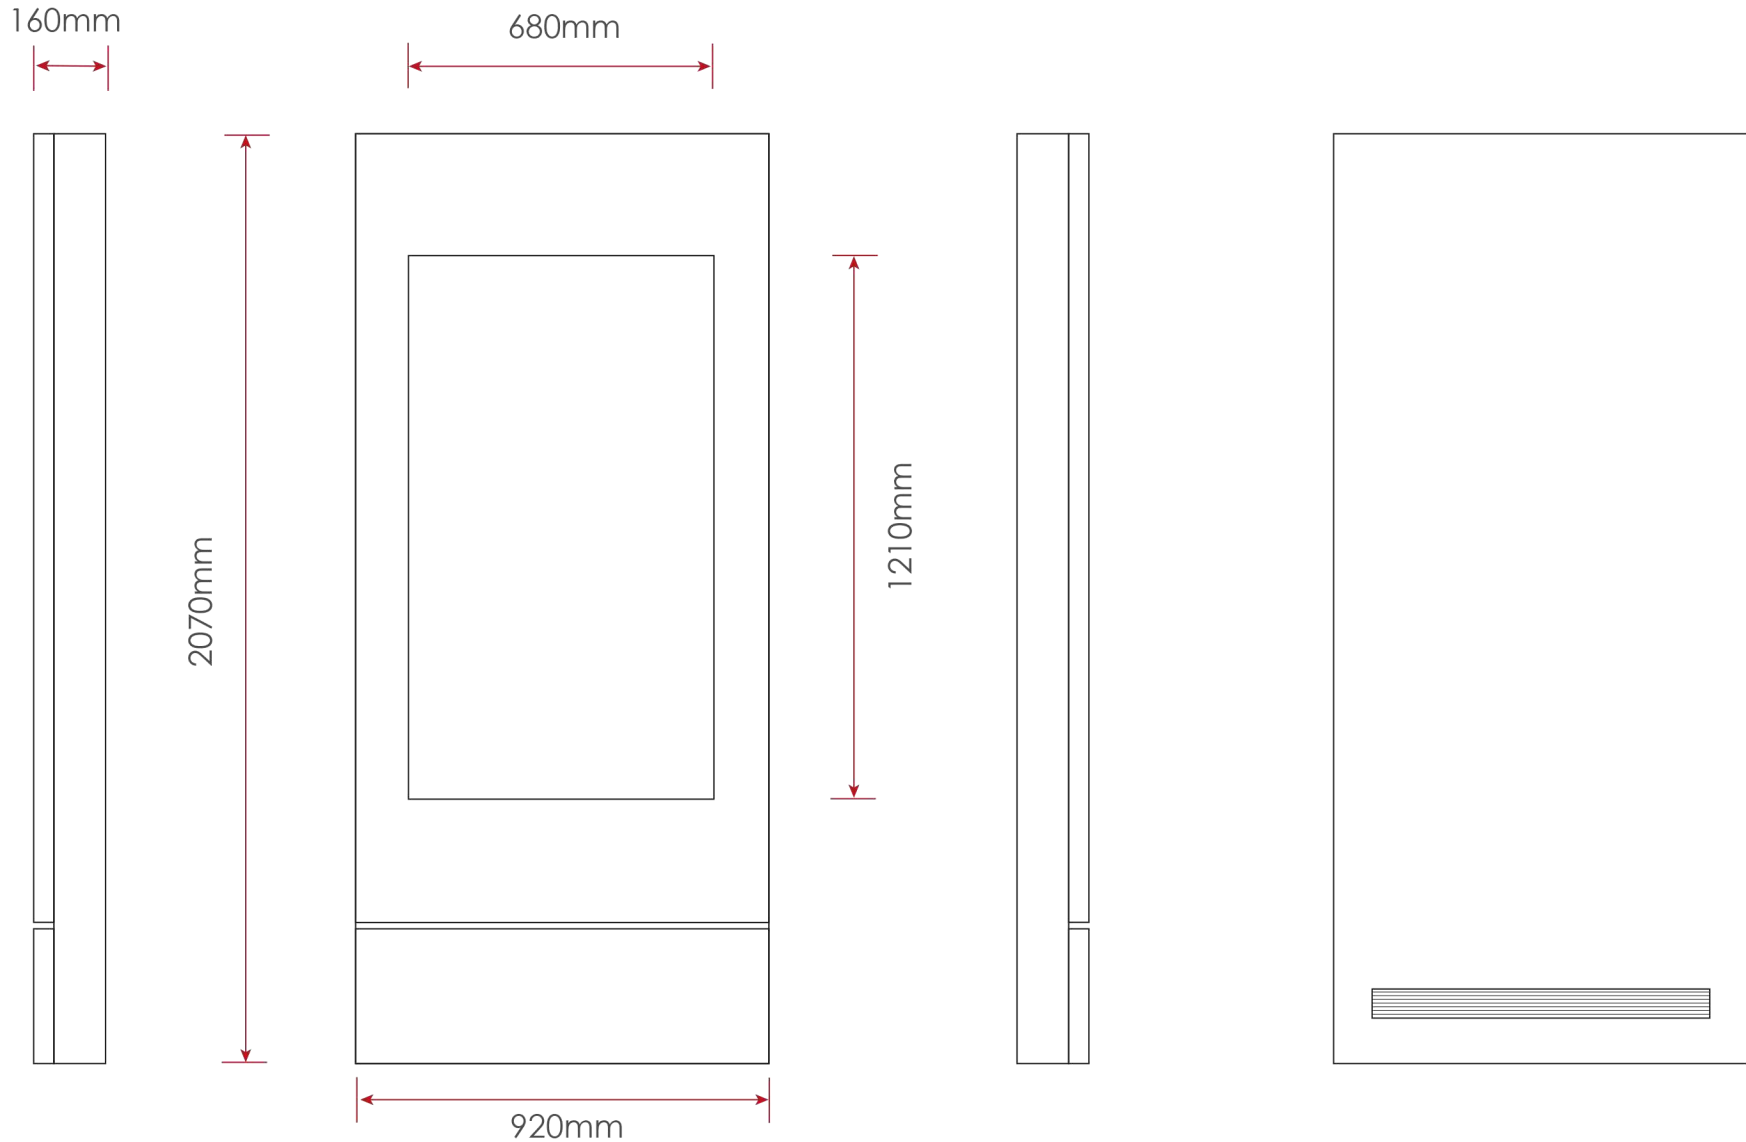

	LUCIENT 43	LUCIENT 55	LUCIENT 65	LUCIENT 75
Panel Size (Inch)	43	55	65	75
<b>ENCLOSURE</b>				
IP Rating	IP65			
Enclosure Material	Aluminum + Galvanized Steel + Zinc power coating			
Enclosure Lifetime	5 Years			
Glass Type	Tempered Glass			
Glass Characteristics	Transmissivity > 93%, Reflectivity < 2%			
Unit Dimension (w x h x d mm)	582 x 1966 x 258	680 x 1970 x 258	856 x 2222 x 258	Call Us For Info
Bezel Width (mm)	26			
Weight (kg)	Call Us For Info	205	268	307
<b>ENVIROMENT</b>				
Operating Enviroment	Exposure to direct sunlight, rain, snow and dust			
Operating Temperature	- 20 °C ~ + 50 °C			
Operating Humidity	5% ~ 98%			
Operating Altitude (m)	<2000			
<b>MEDIA</b>				
	CPU	Memory	Storage	OS
Windows OS	Core / Celeron / Atom	4 / 8 / 16 / 32 GB	128GB / 256 / 512 GB	Win 7/11 32/64bit
Android OS	Rockchip / Allwin	1 / 2 / 4 GB	8 / 16 / 32 / 64 / 128GB	Android 4.4 - 13
TV Board	Mstar / NOATEK			
Options	Touch Screen / Camera / NFC / RFID / Ultrasonic / LED Strip / 4G / WIFI / Bluetooth / Printer / Scanner / POS / Charging Gun / Speaker			

# Lucient 55" High Brightness Single Side Display

**[promultis]**

# Lucient 65" High Brightness Single Side Display

**[promultis]**