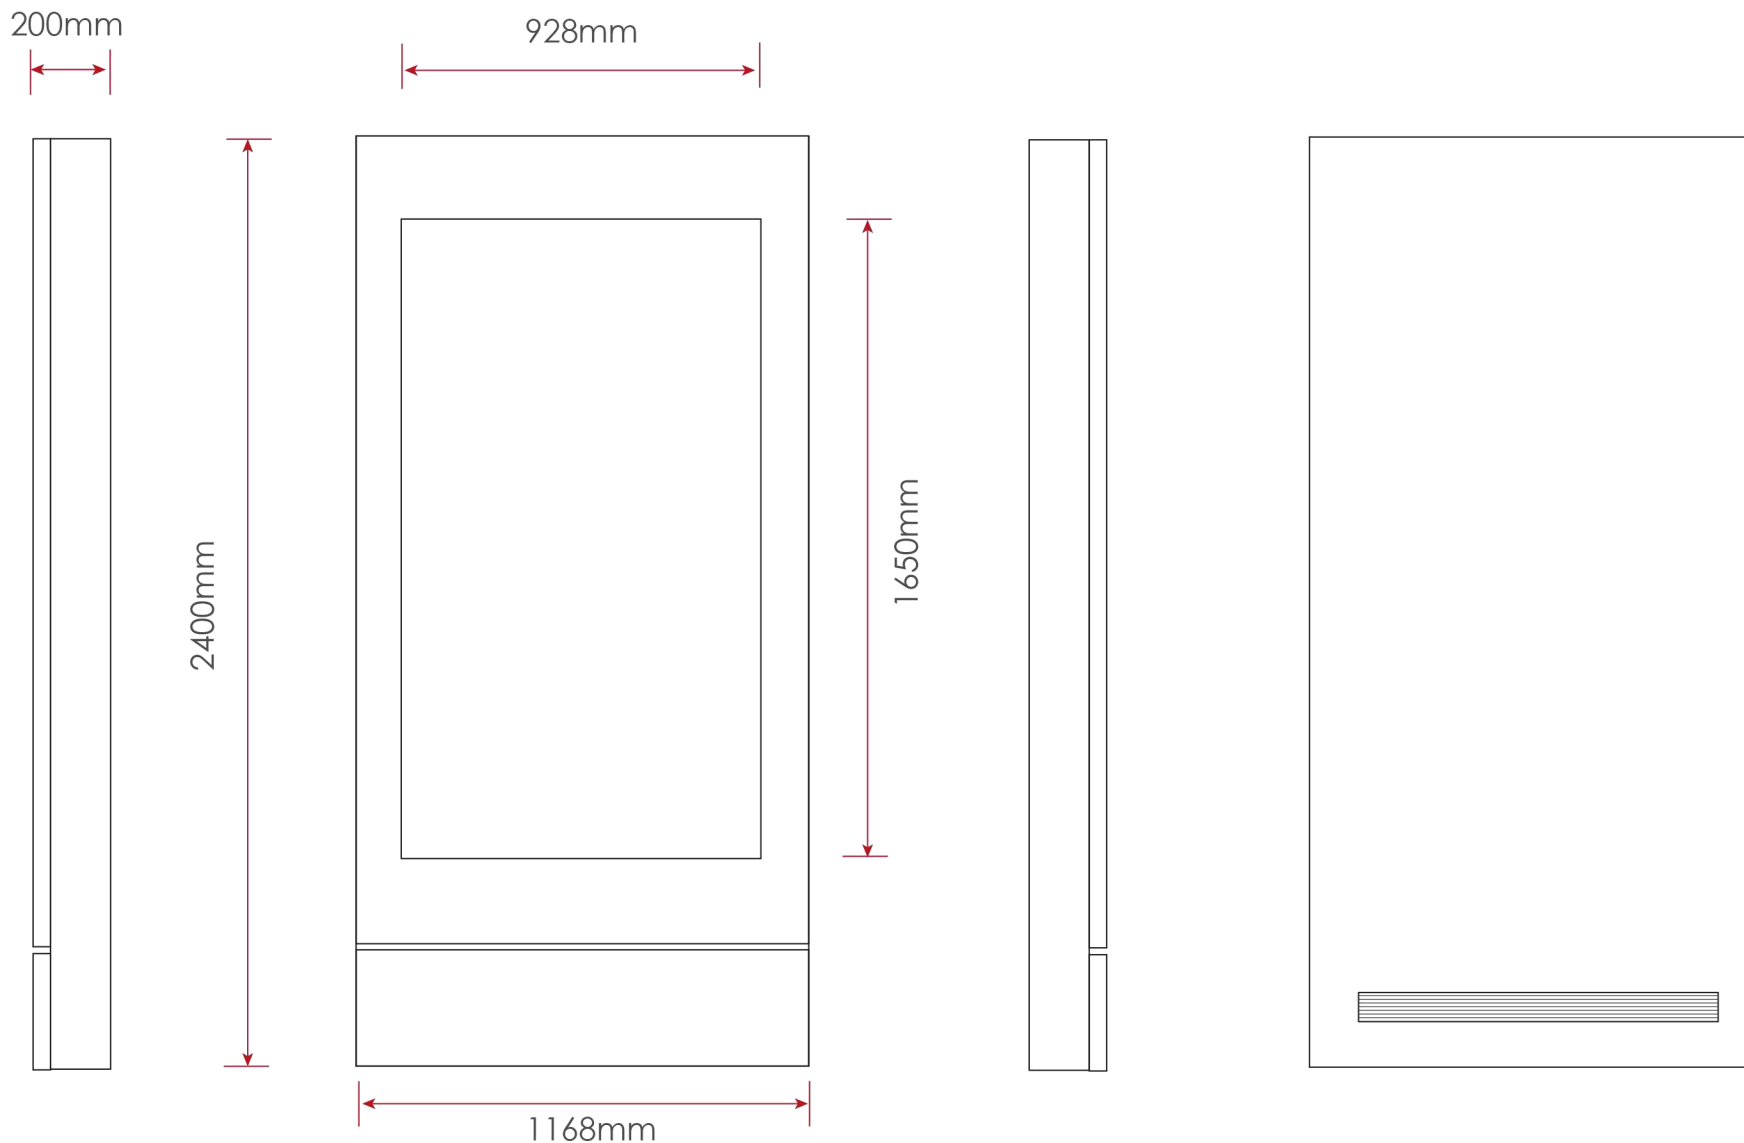

[promultis]

Lucient 75" High Brightness Single Side Display

[promultis]
MULTITOUCH SOLUTIONS

For more exciting multitouch products visit
www.promultis.info
or call +44 (0) 239 251 2794