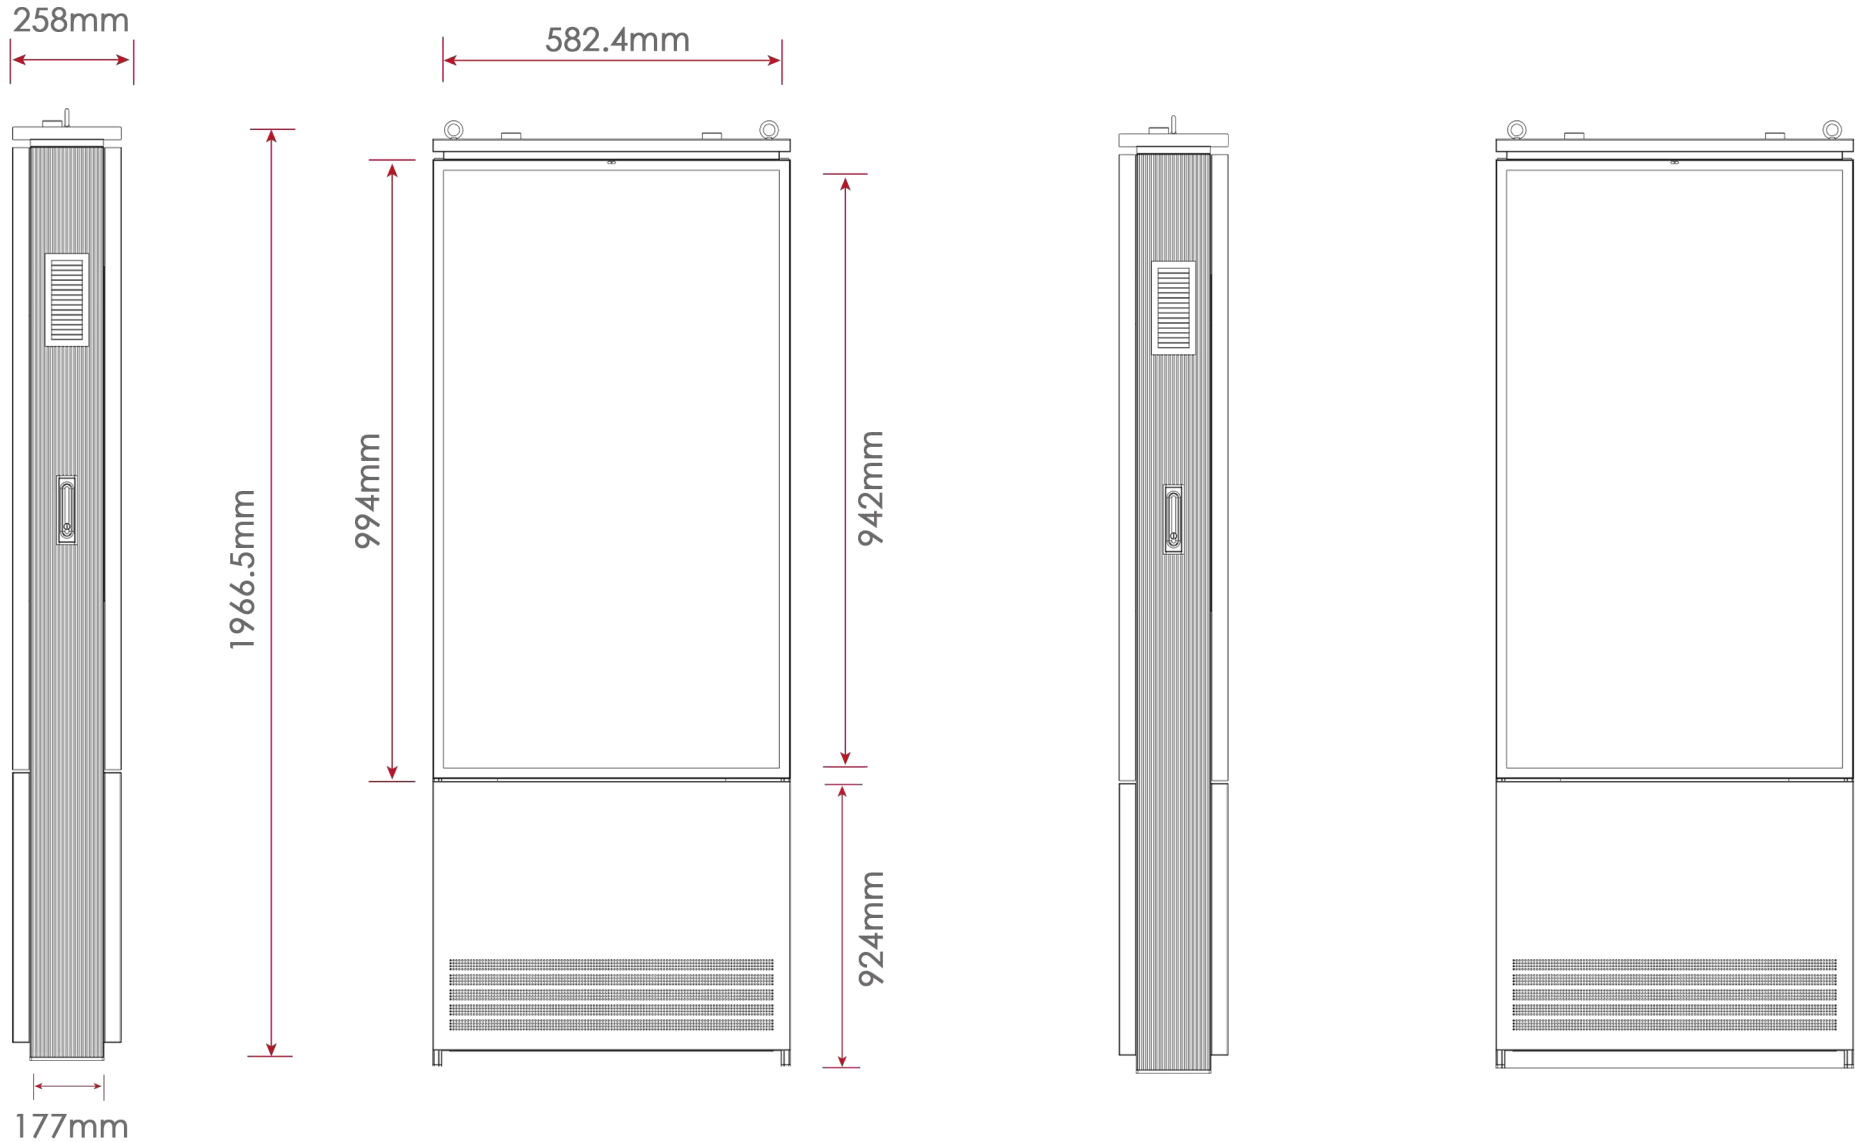

[promultis]

Lucient Dual 43" High Brightness LCD Display

Dual Side Display

[promultis]
MULTITOUCH SOLUTIONS

For more exciting multitouch products visit
www.promultis.info
or call +44 (0) 239 251 2794