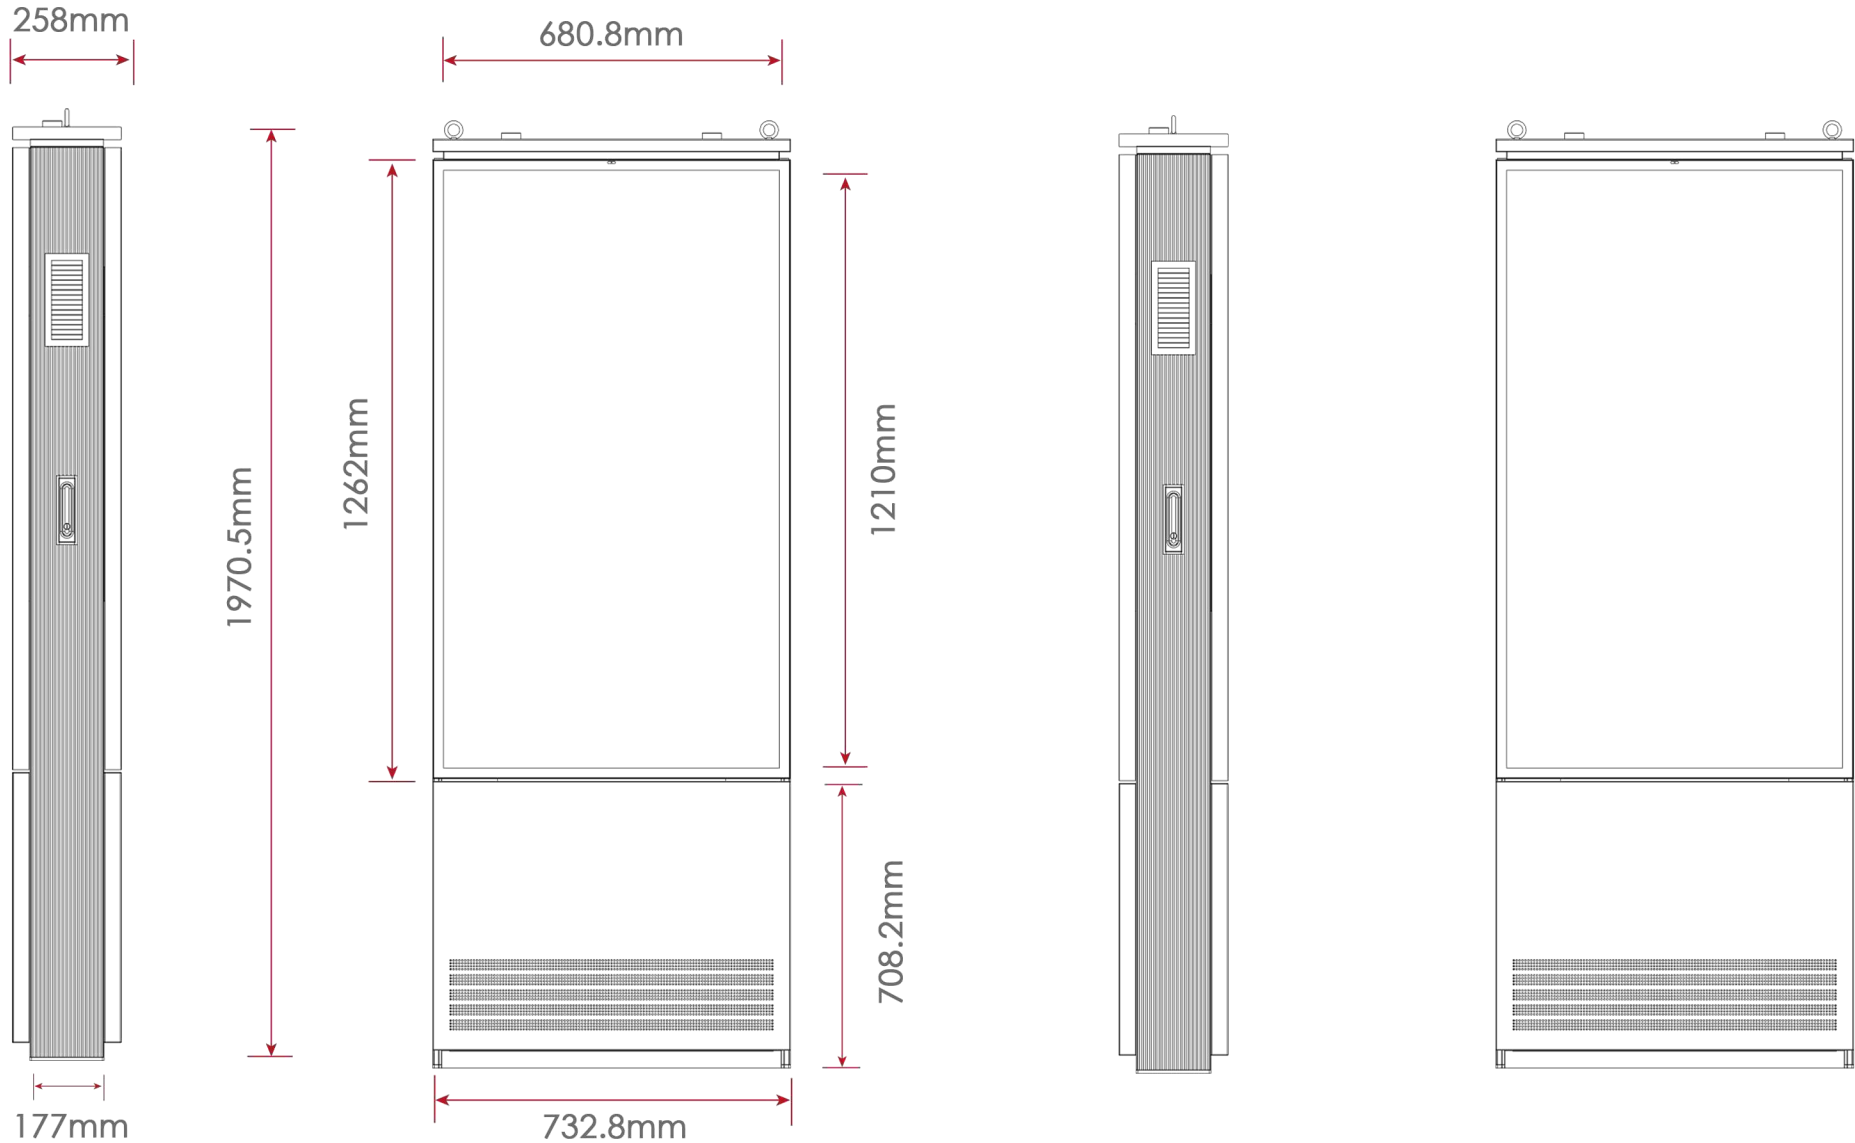

[promultis]

Lucient Dual 55" High Brightness LCD Display

Dual Side Display

[promultis]
MULTITOUCH SOLUTIONS

For more exciting multitouch products visit
www.promultis.info
or call +44 (0) 239 251 2794