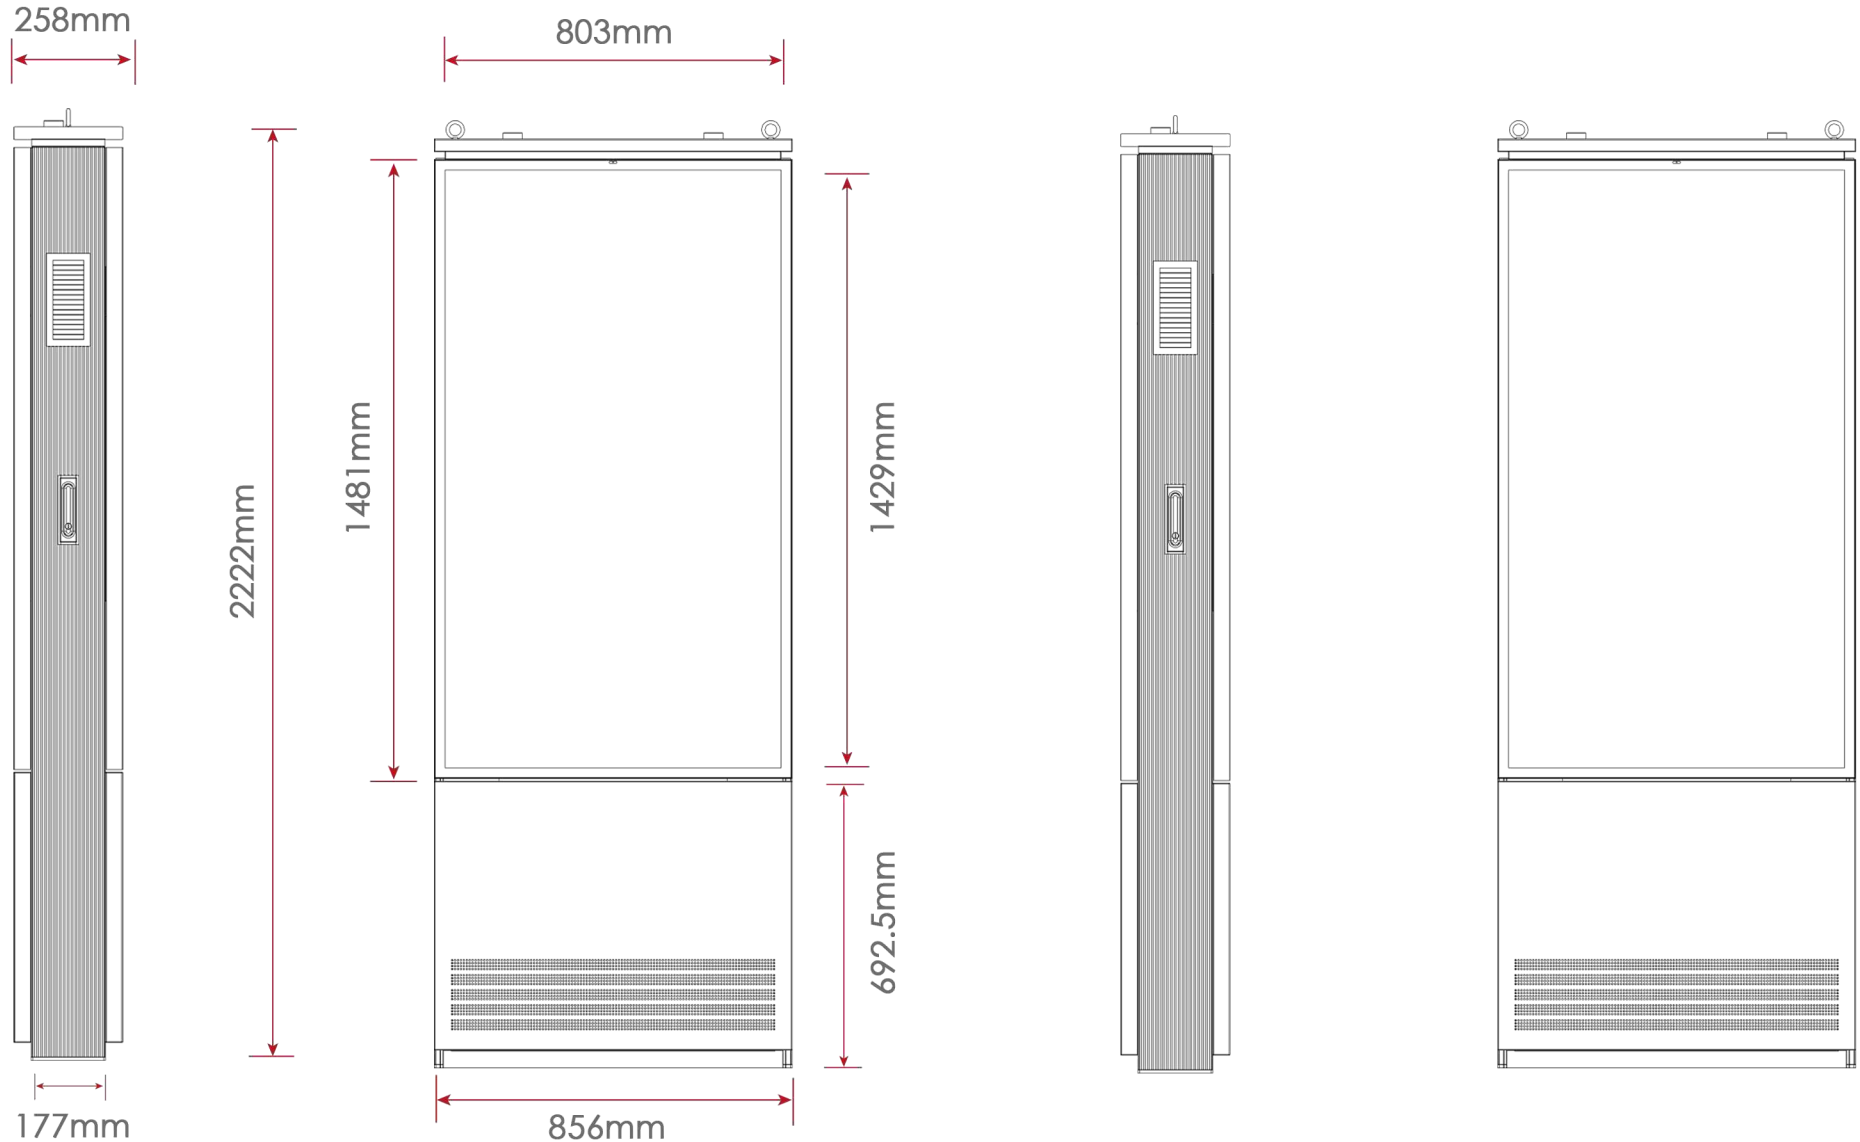

[promultis]

Lucient Dual 65" High Brightness LCD Display

Dual Side Display

[promultis]
MULTITOUCH SOLUTIONS

For more exciting multitouch products visit
www.promultis.info
or call +44 (0) 239 251 2794