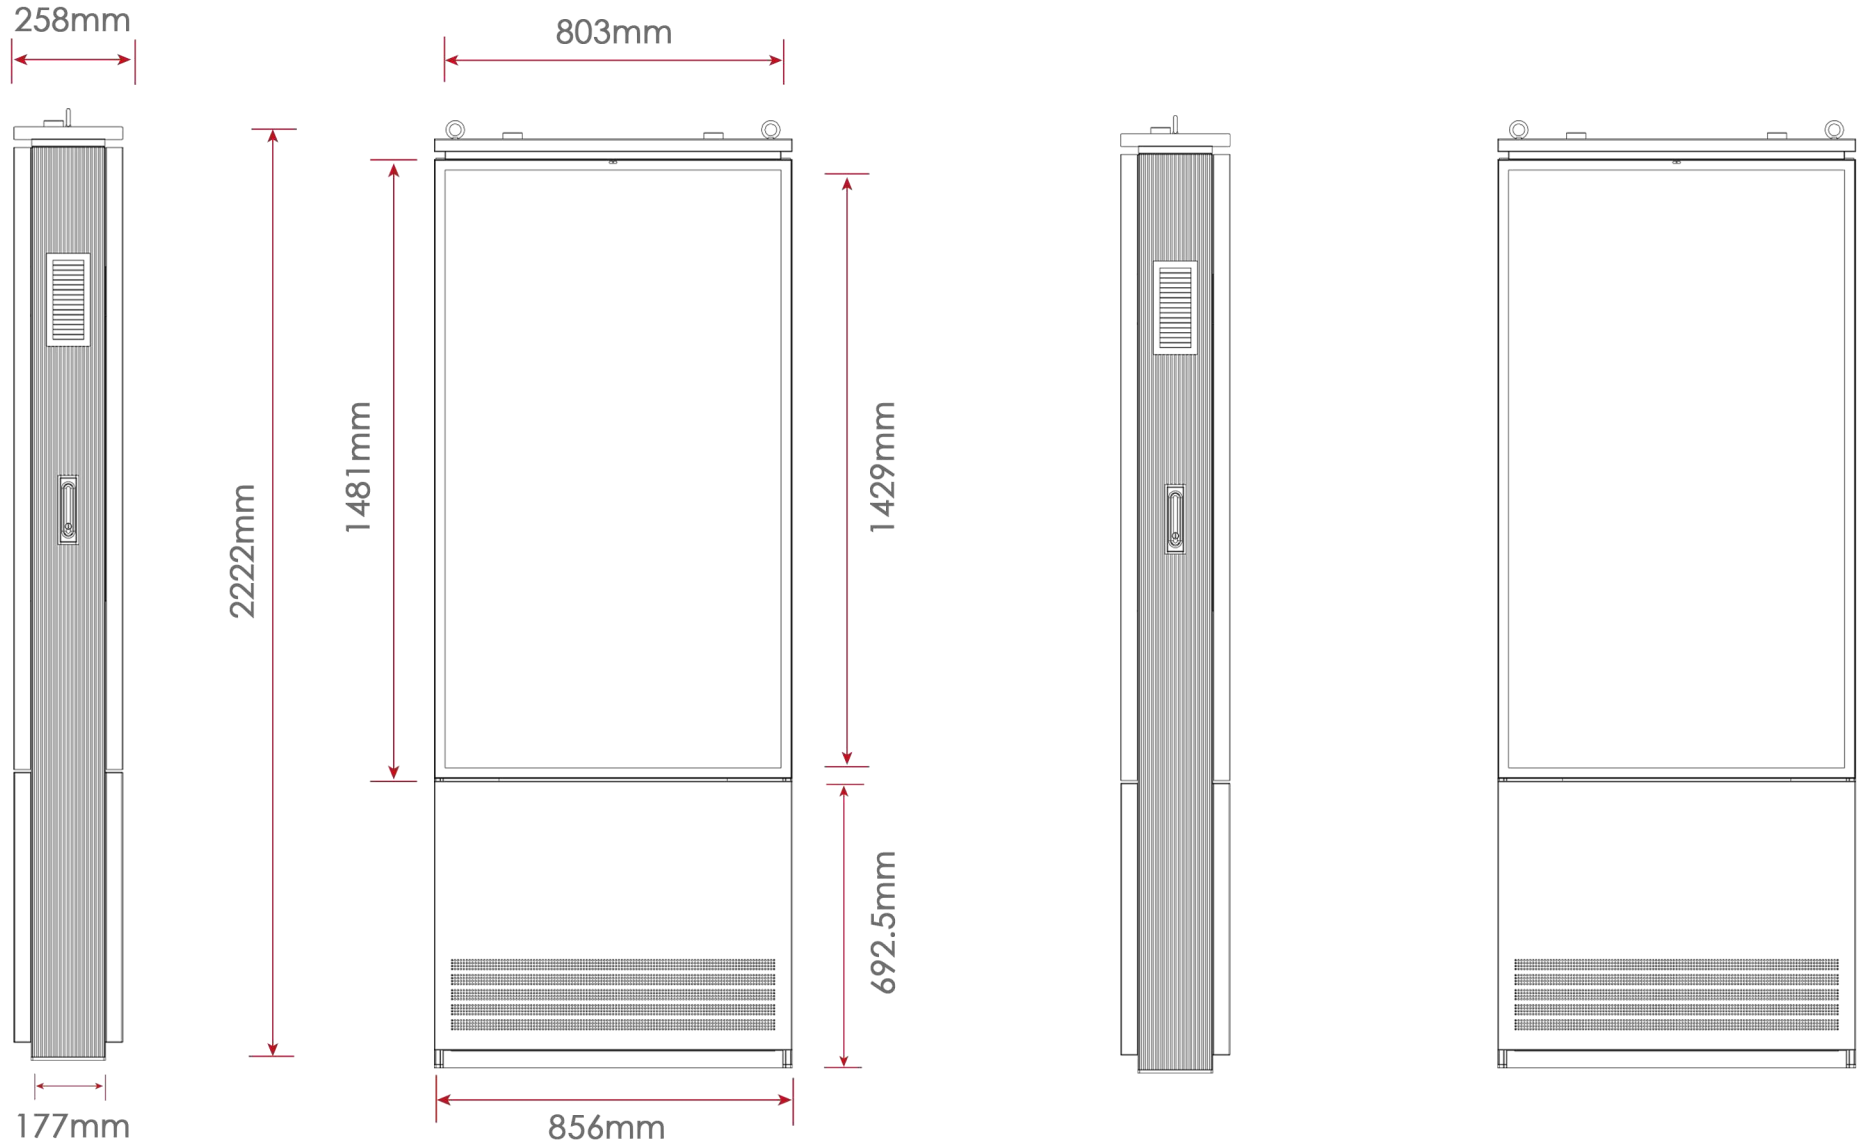

[promultis]

Lucient Dual 65" High Brightness LCD Display

Dual Side Display

[promultis]
MULTITOUCH SOLUTIONS

For more exciting multitouch products visit
www.promultis.info
or call +44 (0) 239 251 2794