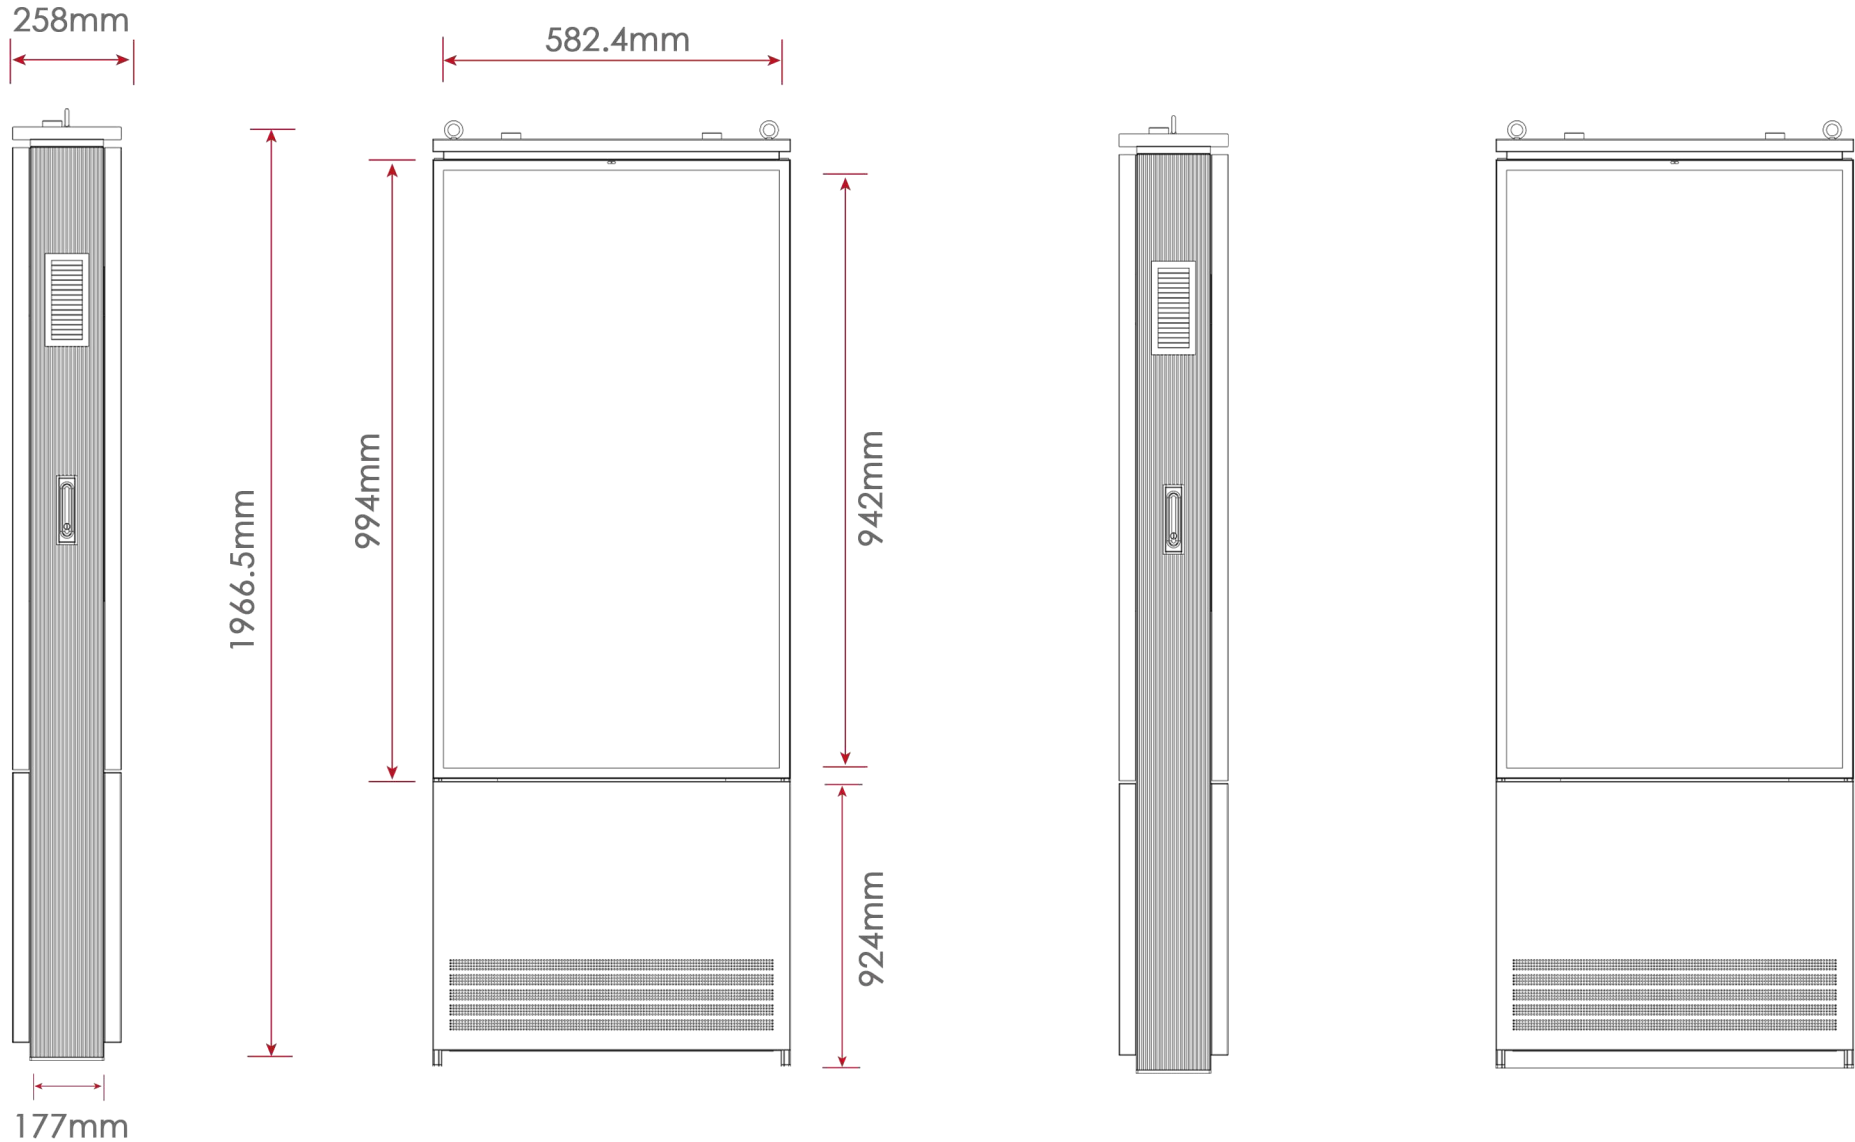

[promultis]

Lucient Dual 43" High Brightness LCD Display

Dual Side Display

[promultis]
MULTITOUCH SOLUTIONS

For more exciting multitouch products visit
www.promultis.info
or call +44 (0) 239 251 2794