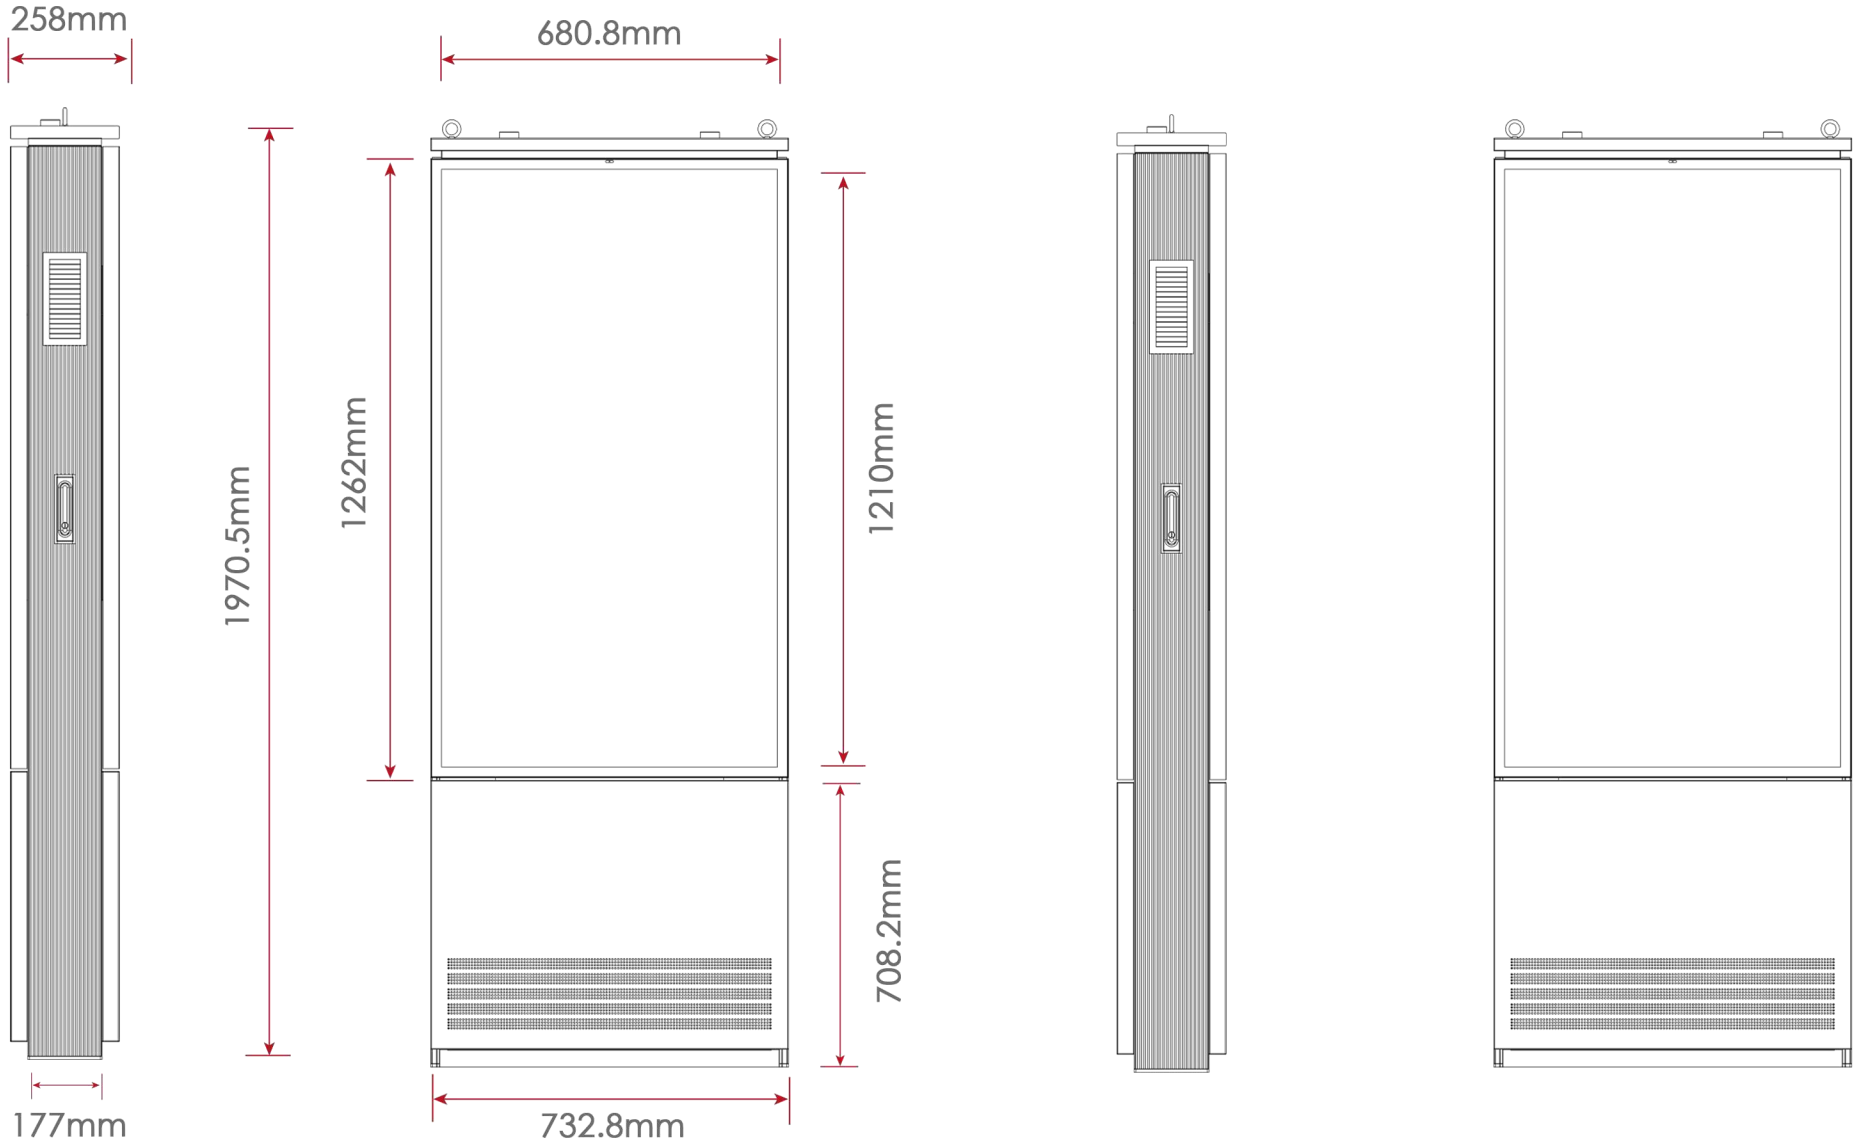

[promultis]

Lucient Dual 55" High Brightness LCD Display

Dual Side Display

[promultis]
MULTITOUCH SOLUTIONS

For more exciting multitouch products visit
www.promultis.info
or call +44 (0) 239 251 2794