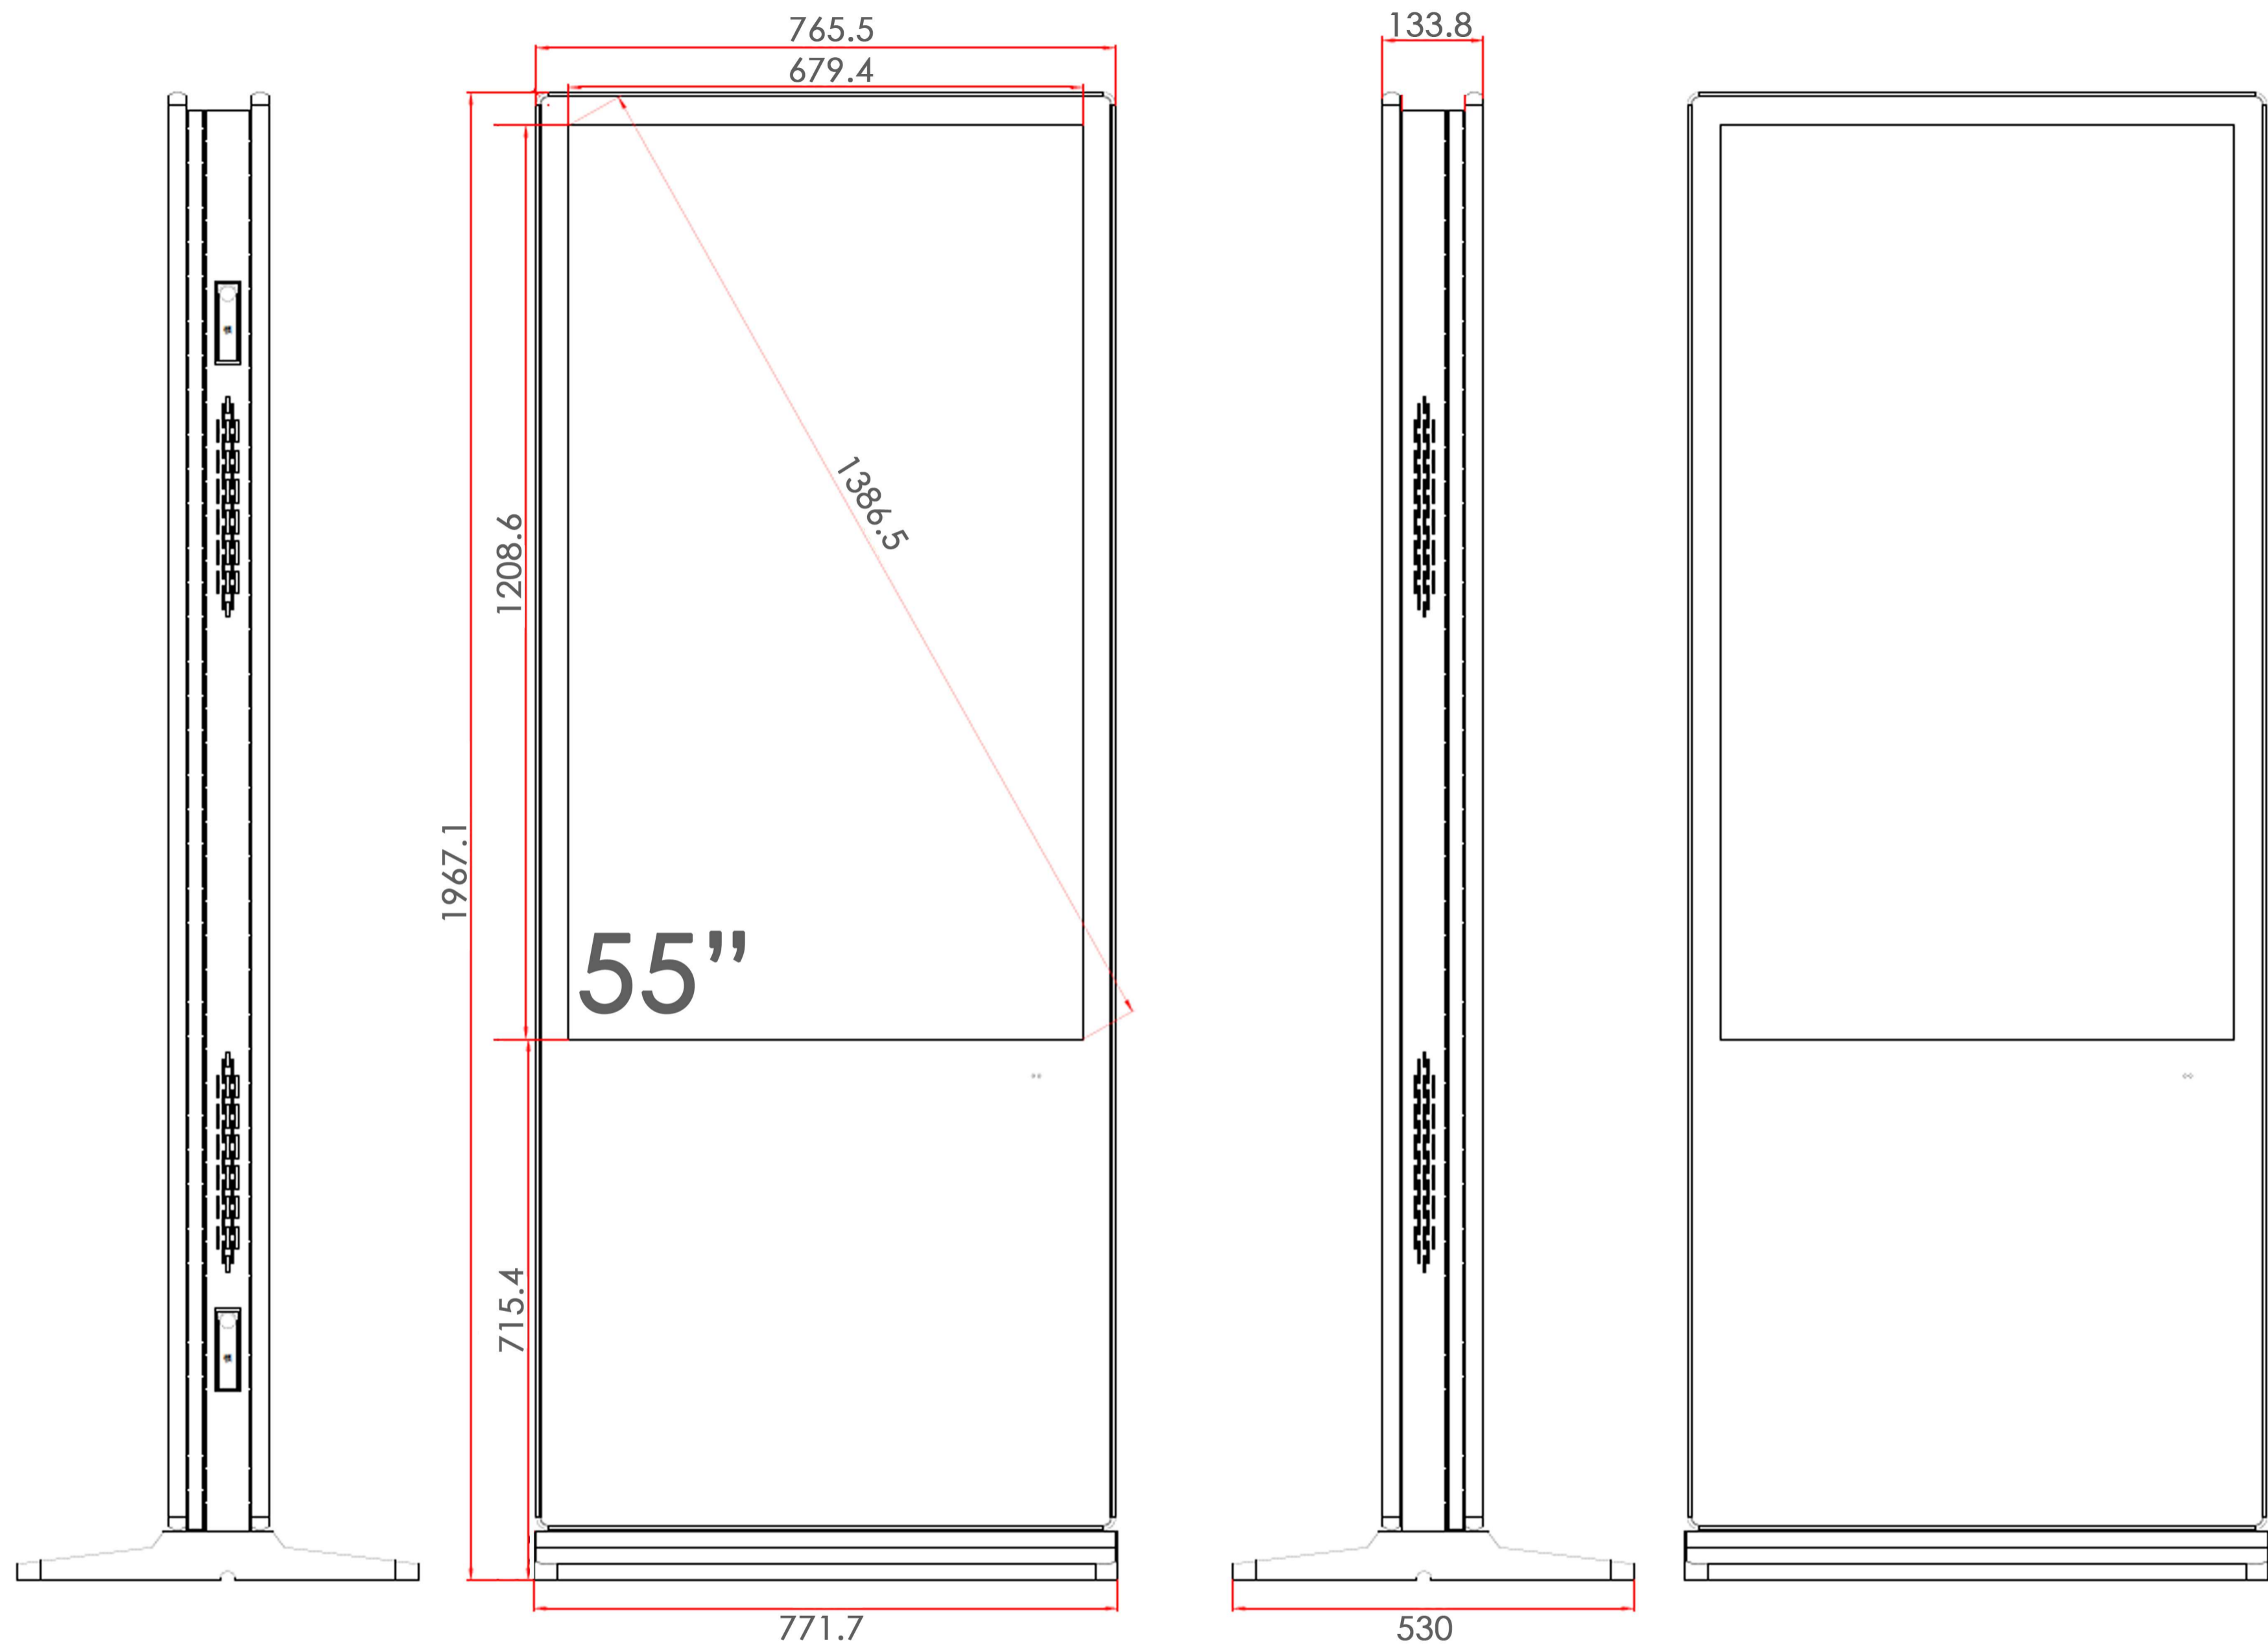

Note: Product design specifications including dimensions are subject to change without notice and may vary from those shown. Please call us for the most up to date specifications and dimensions.

[promultis]

For more exciting multitouch products visit
www.promultis.info
or call +44 (0) 239 251 2794