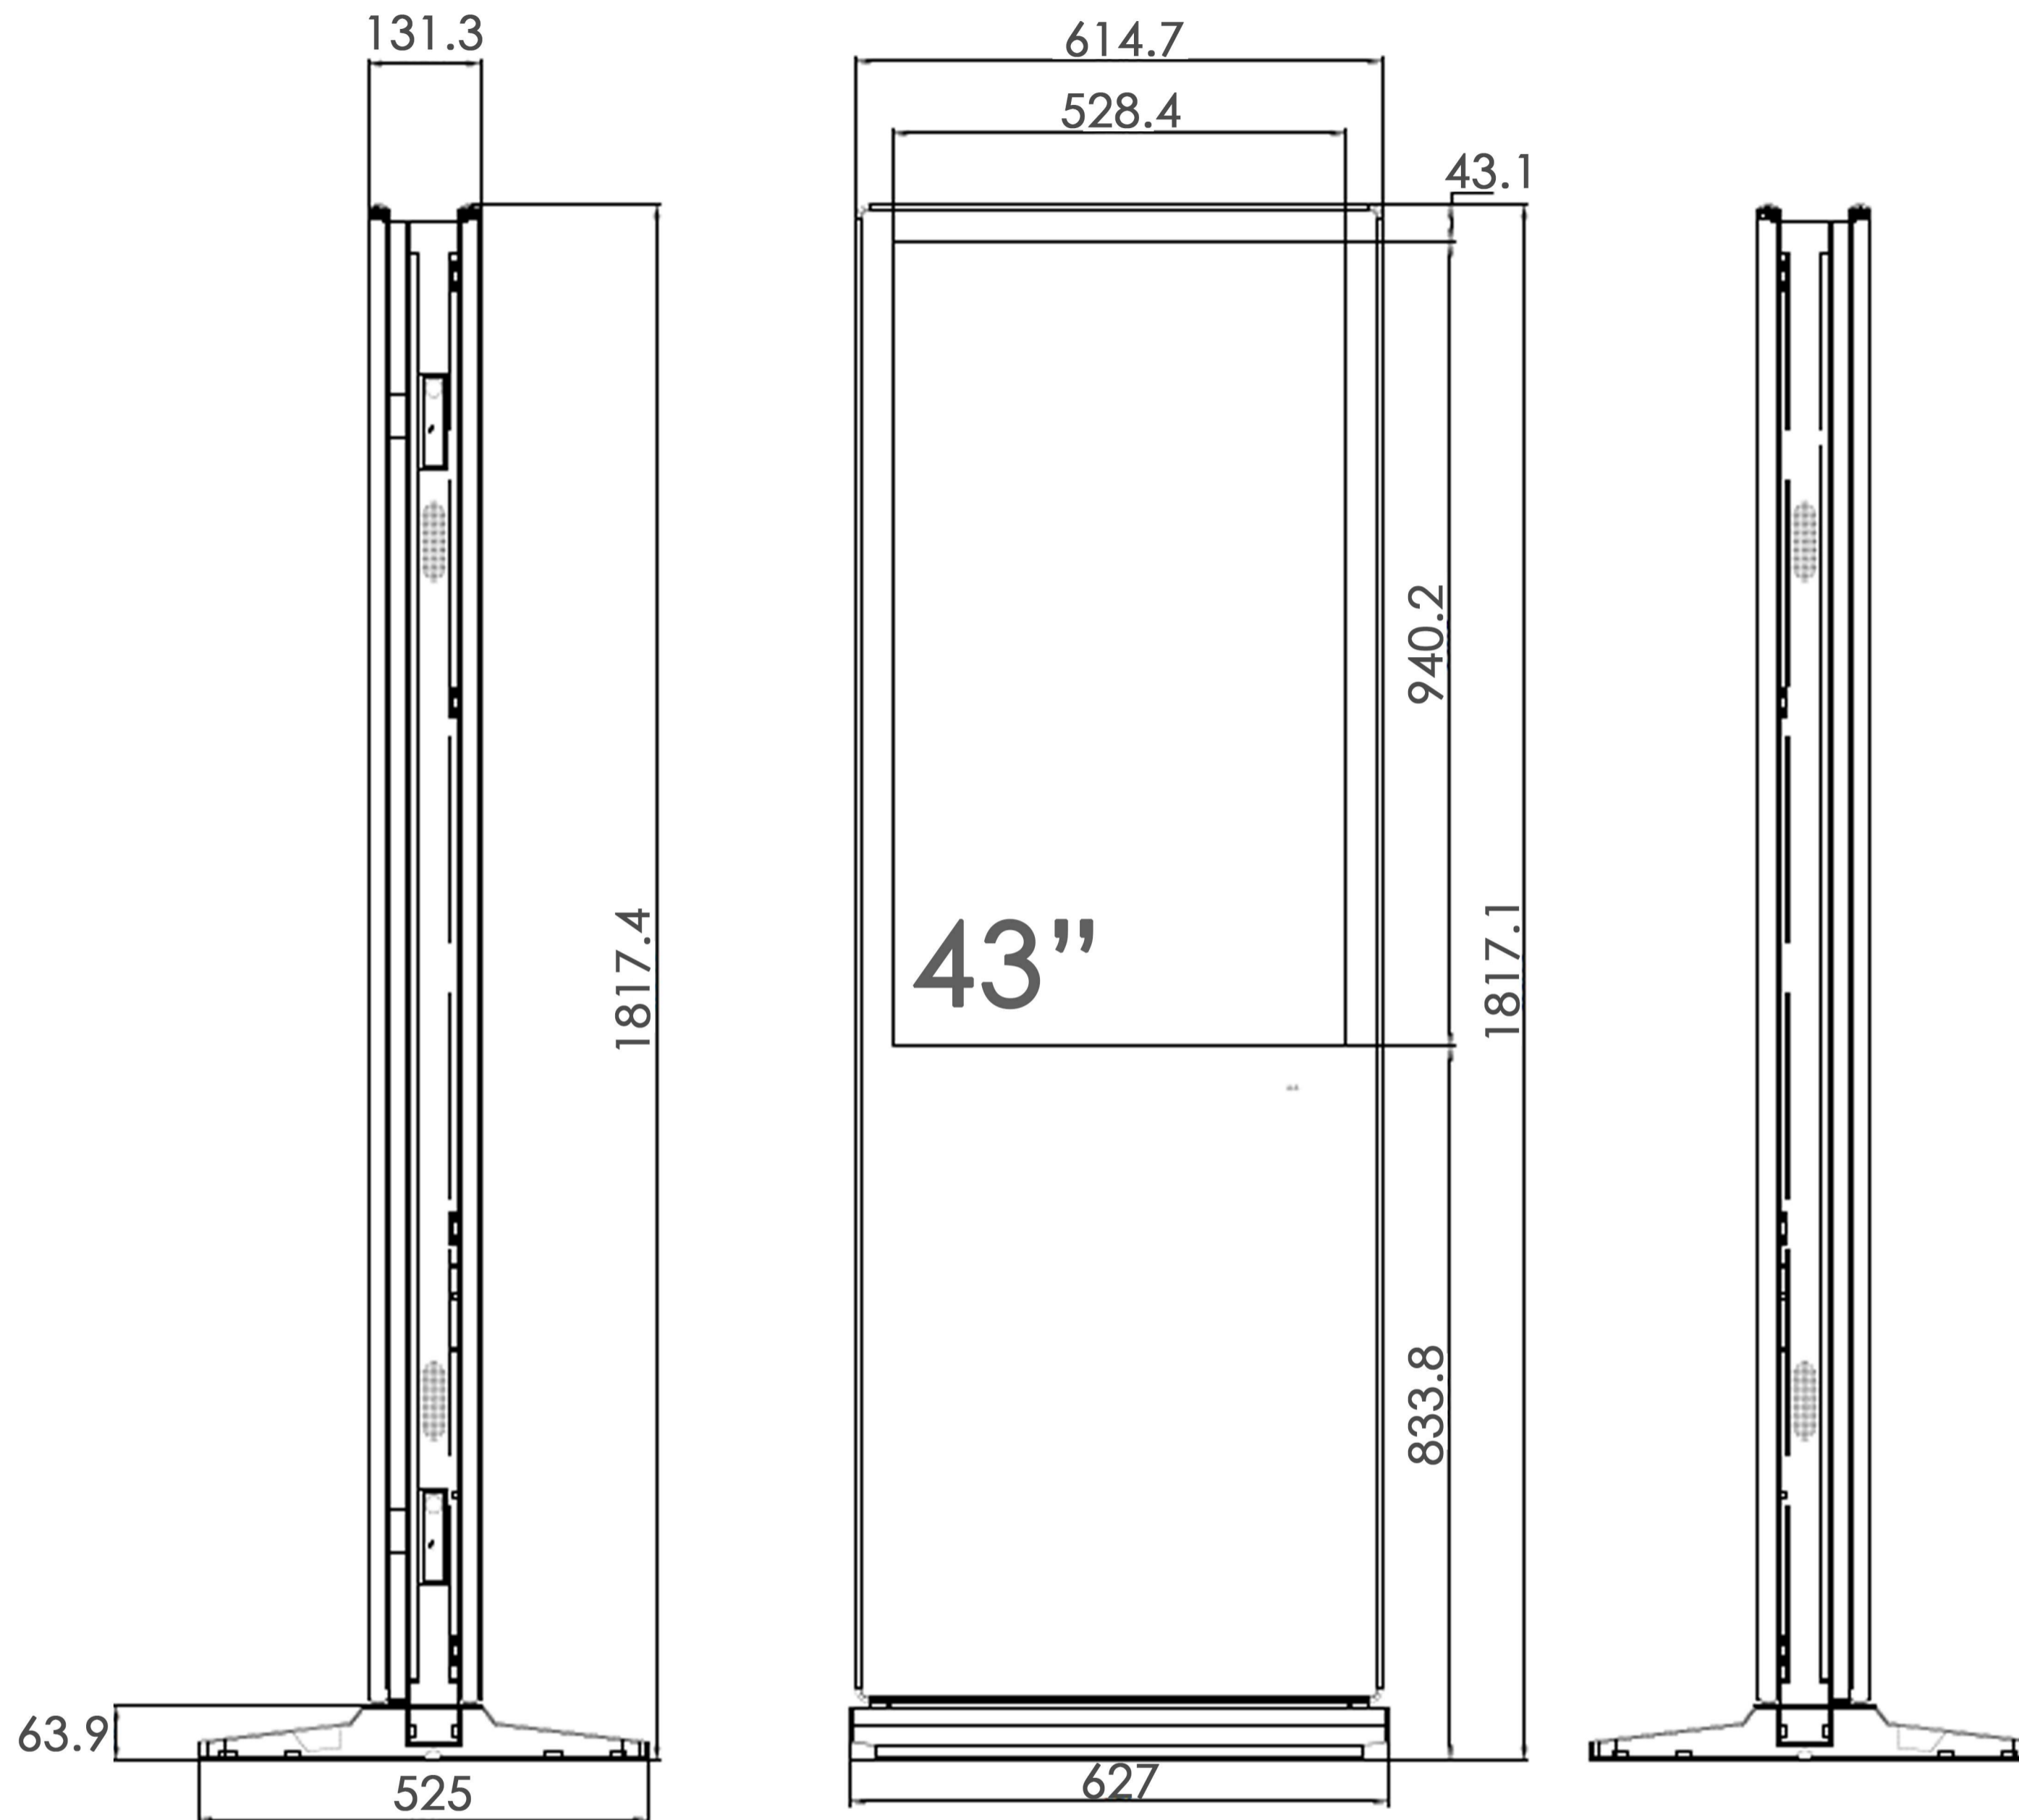

Note: Product design specifications including dimensions are subject to change without notice and may vary from those shown. Please call us for the most up to date specifications and dimensions.

[promultis]

For more exciting multitouch products visit
www.promultis.info
or call +44 (0) 239 251 2794