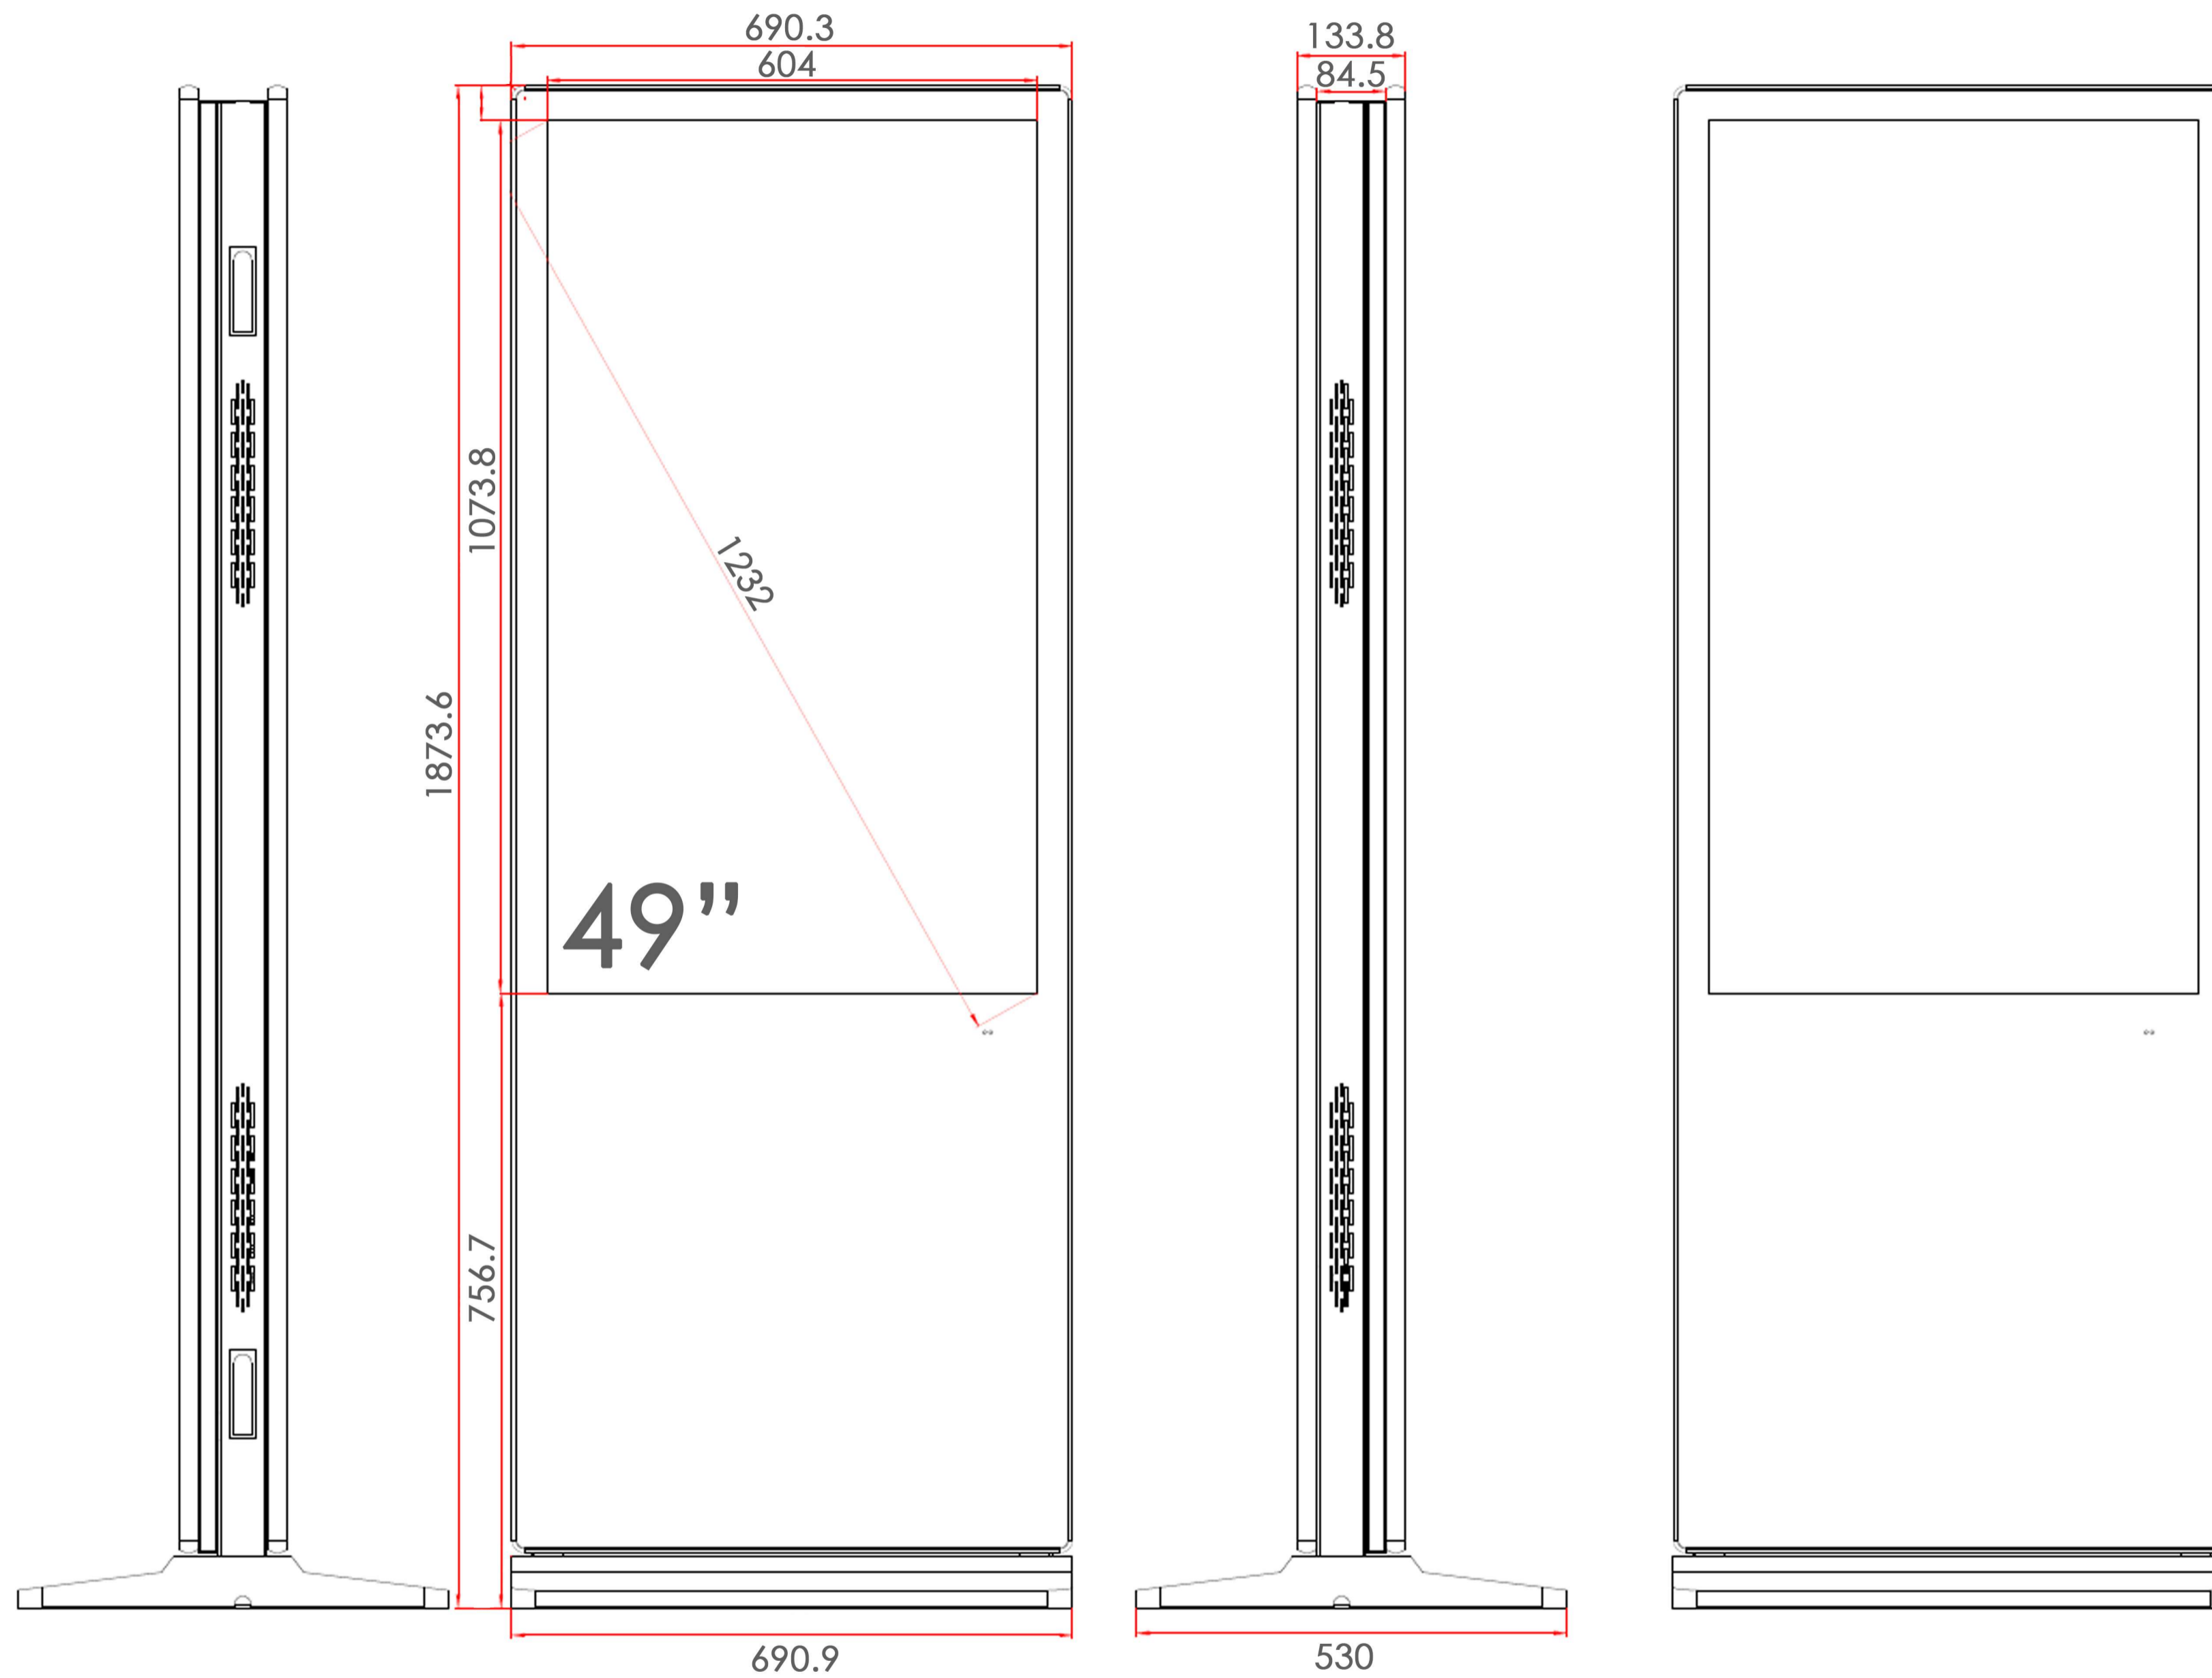

Note: Product design specifications including dimensions are subject to change without notice and may vary from those shown. Please call us for the most up to date specifications and dimensions.

[promultis]

For more exciting multitouch products visit
www.promultis.info
or call +44 (0) 239 251 2794