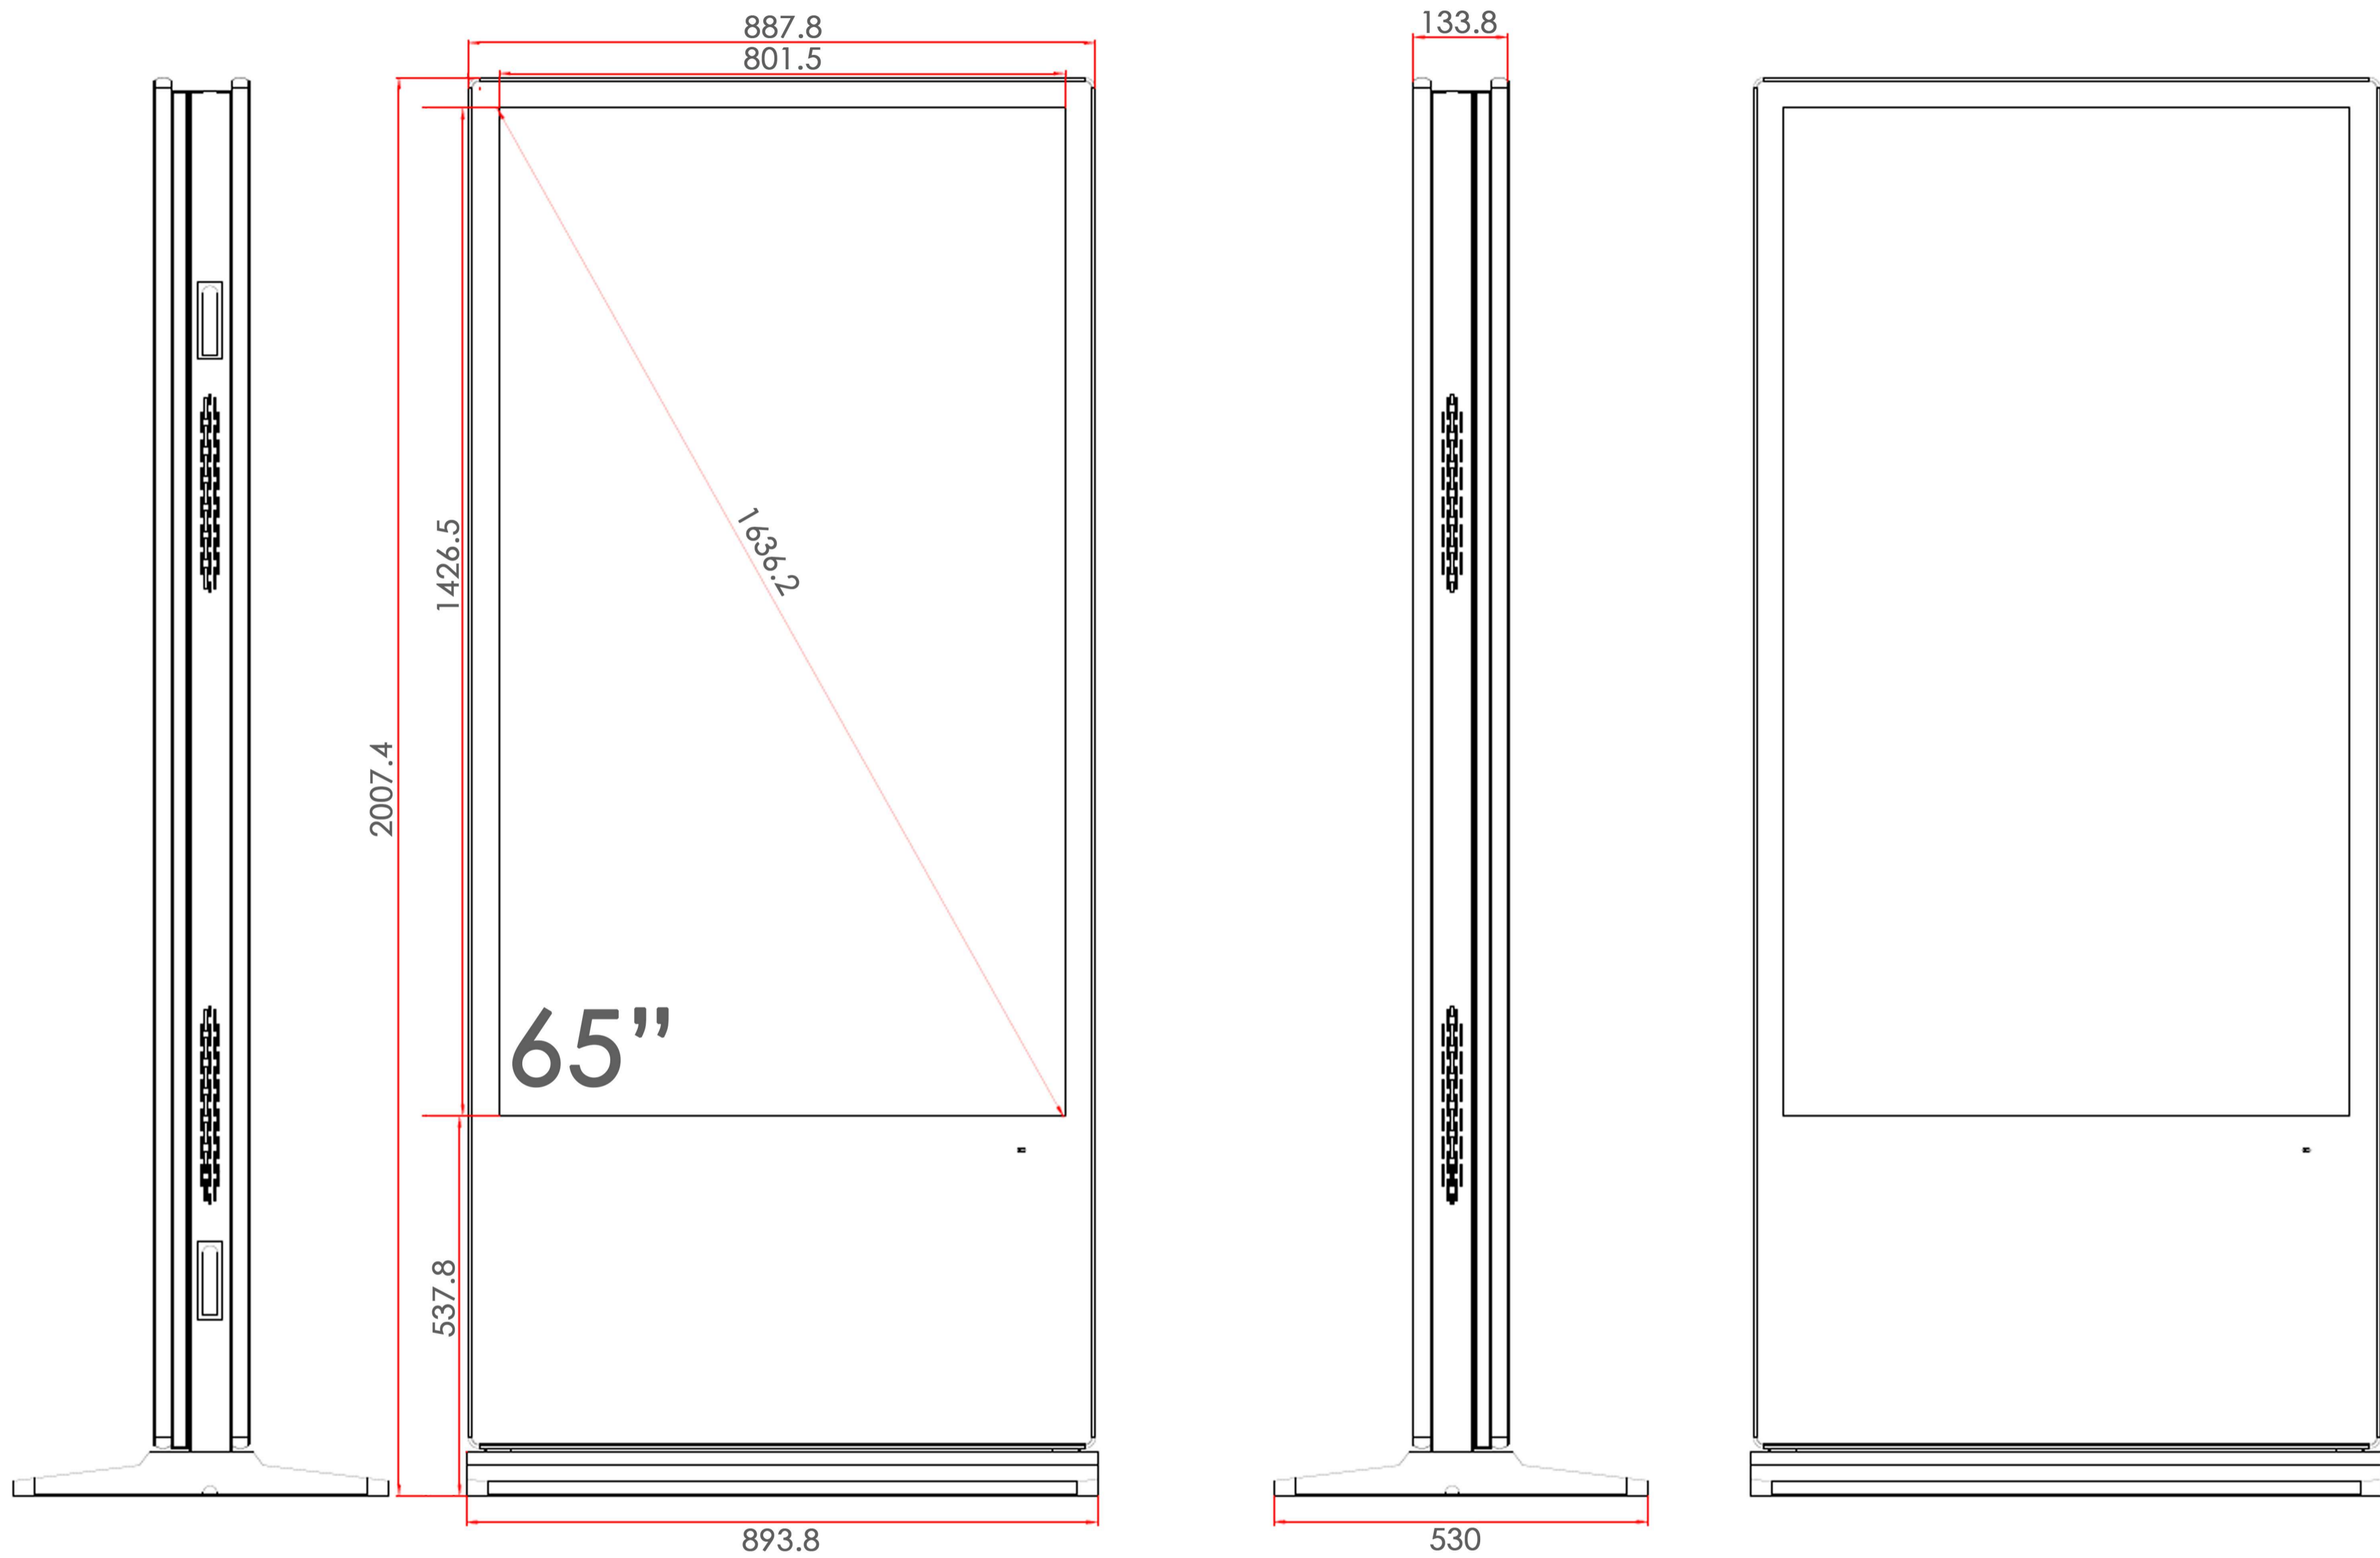

Note: Product design specifications including dimensions are subject to change without notice and may vary from those shown. Please call us for the most up to date specifications and dimensions.

[promultis]

For more exciting multitouch products visit
www.promultis.info
or call +44 (0) 239 251 2794