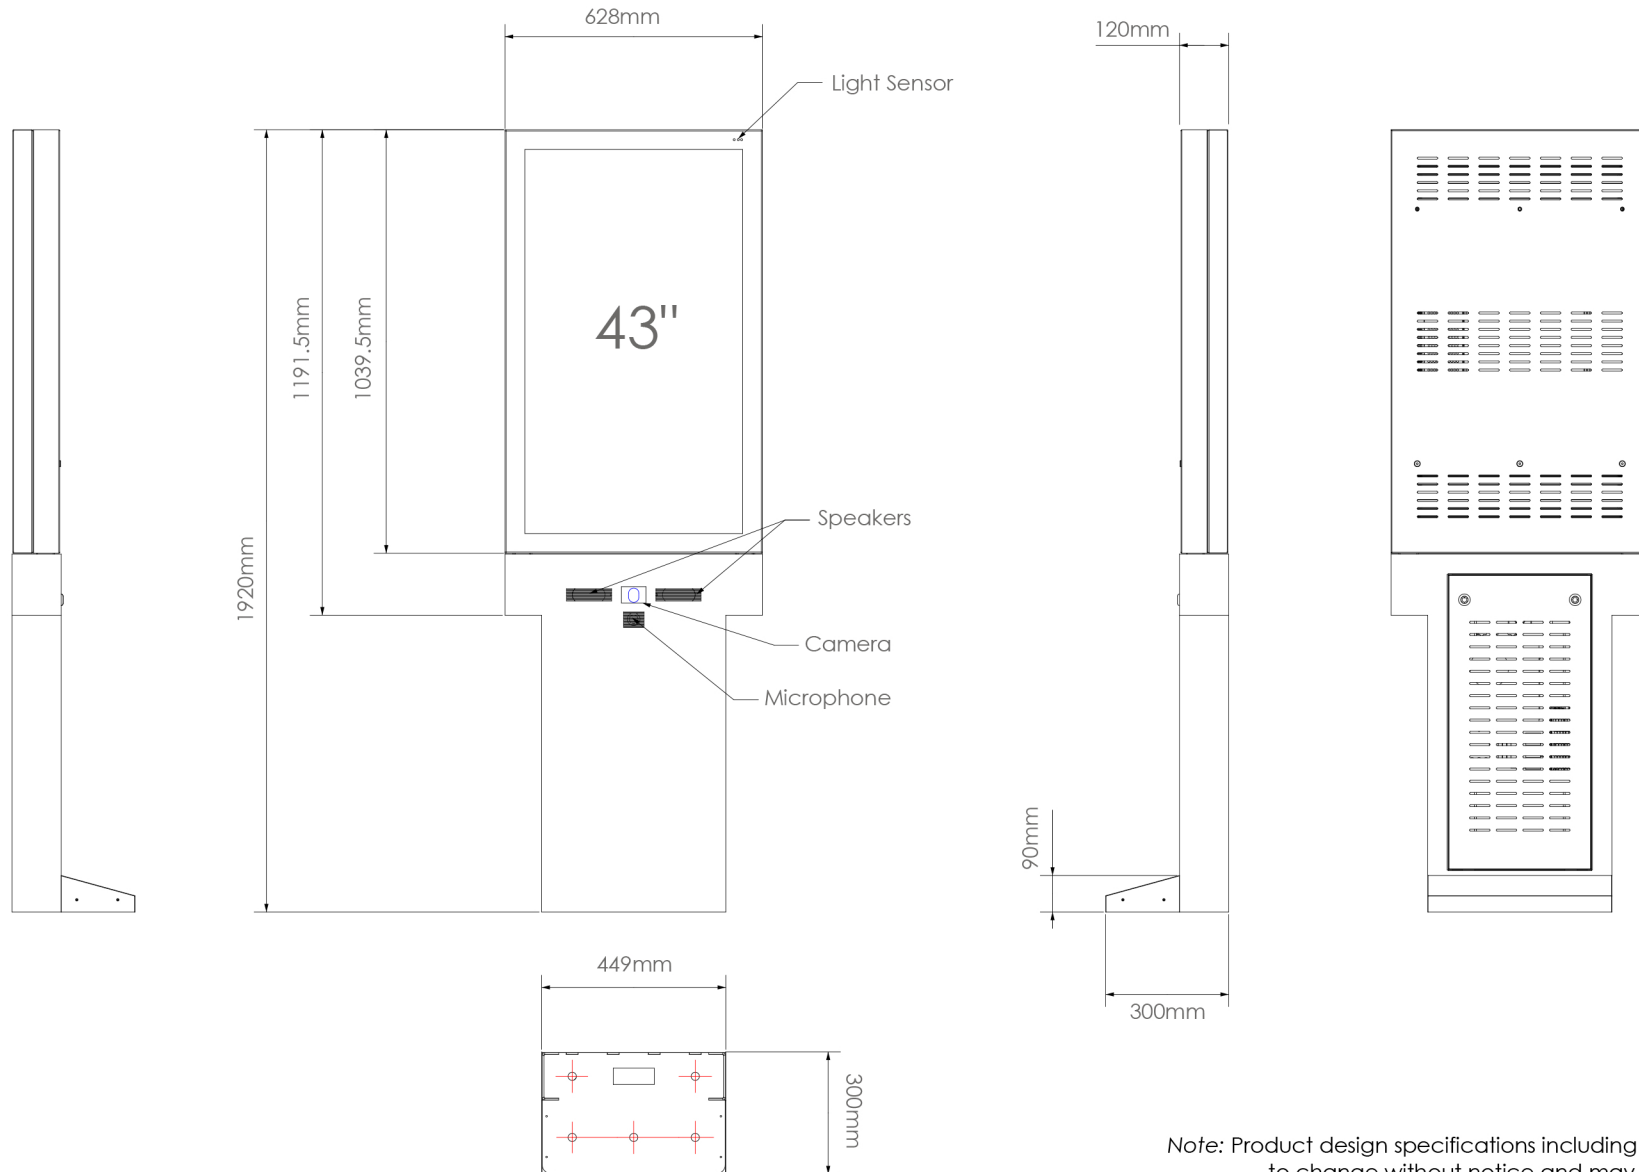

[promultis]

Sentinel 43"

Dimensions

Note: Product design specifications including dimensions are subject to change without notice and may vary from those shown.

[promultis]
MULTITOUCH SOLUTIONS

For more exciting multitouch products visit
www.promultis.info
or call +44 (0) 239 251 2794