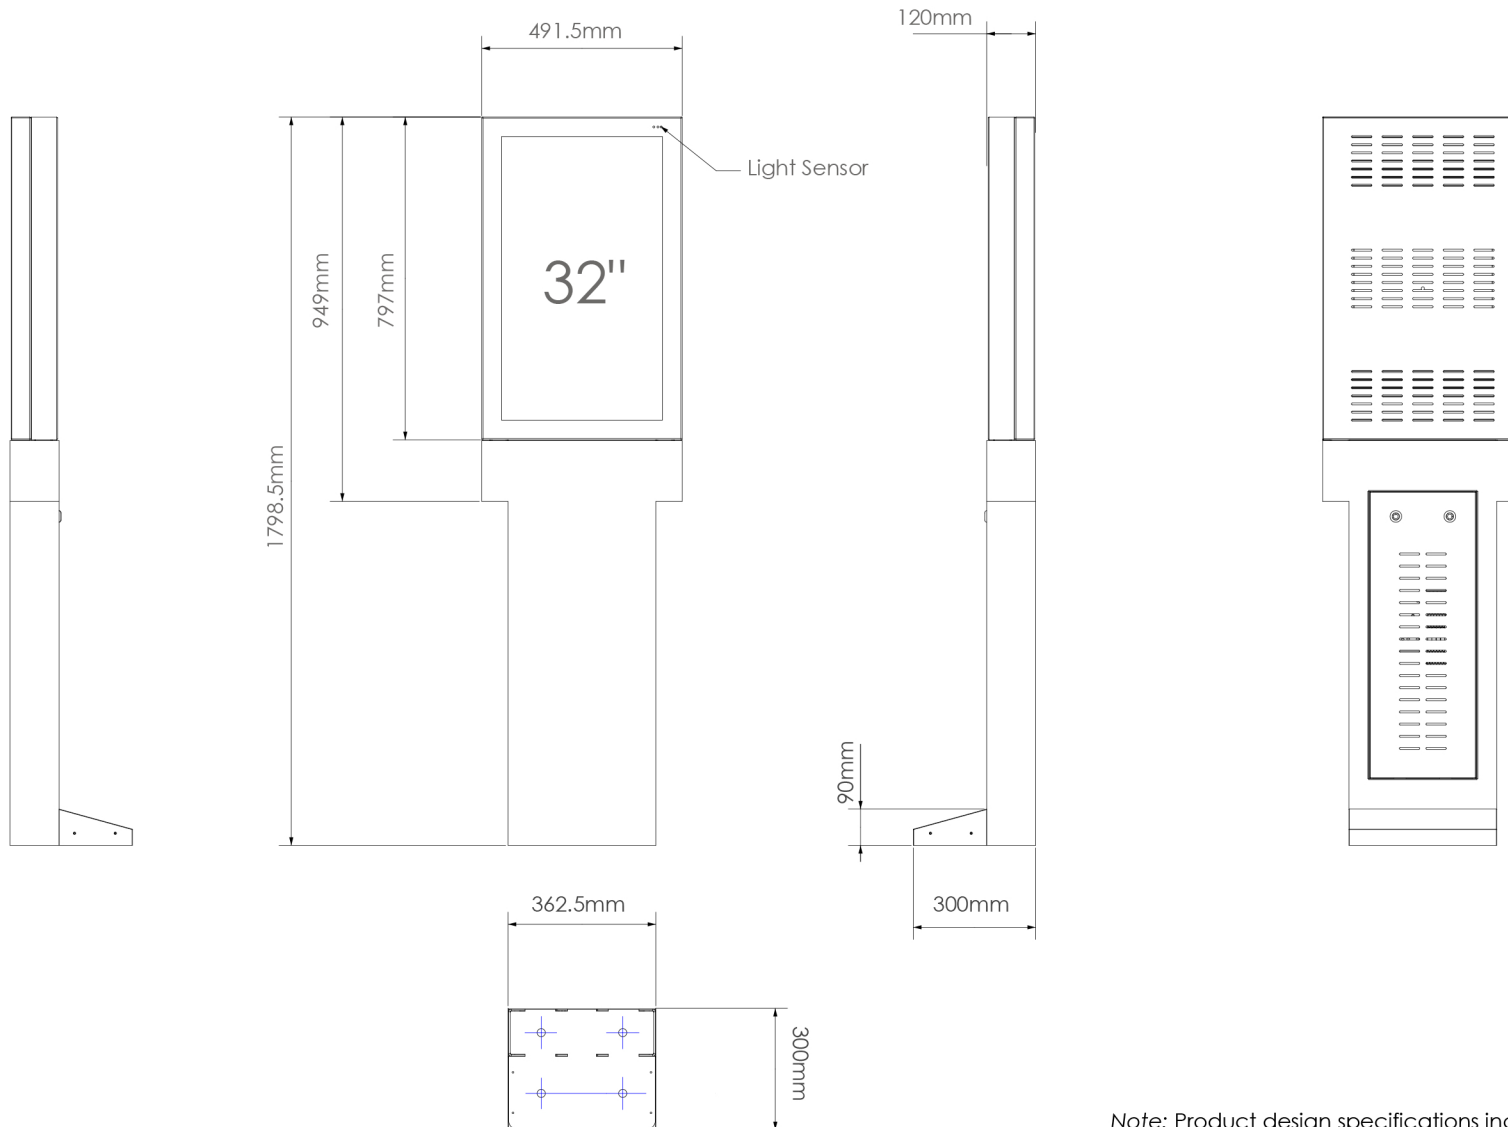

[promultis]

Sentinel 32"

Dimensions

Note: Product design specifications including dimensions are subject to change without notice and may vary from those shown.

[promultis]
MULTITOUCH SOLUTIONS

For more exciting multitouch products visit
www.promultis.info
or call +44 (0) 239 251 2794