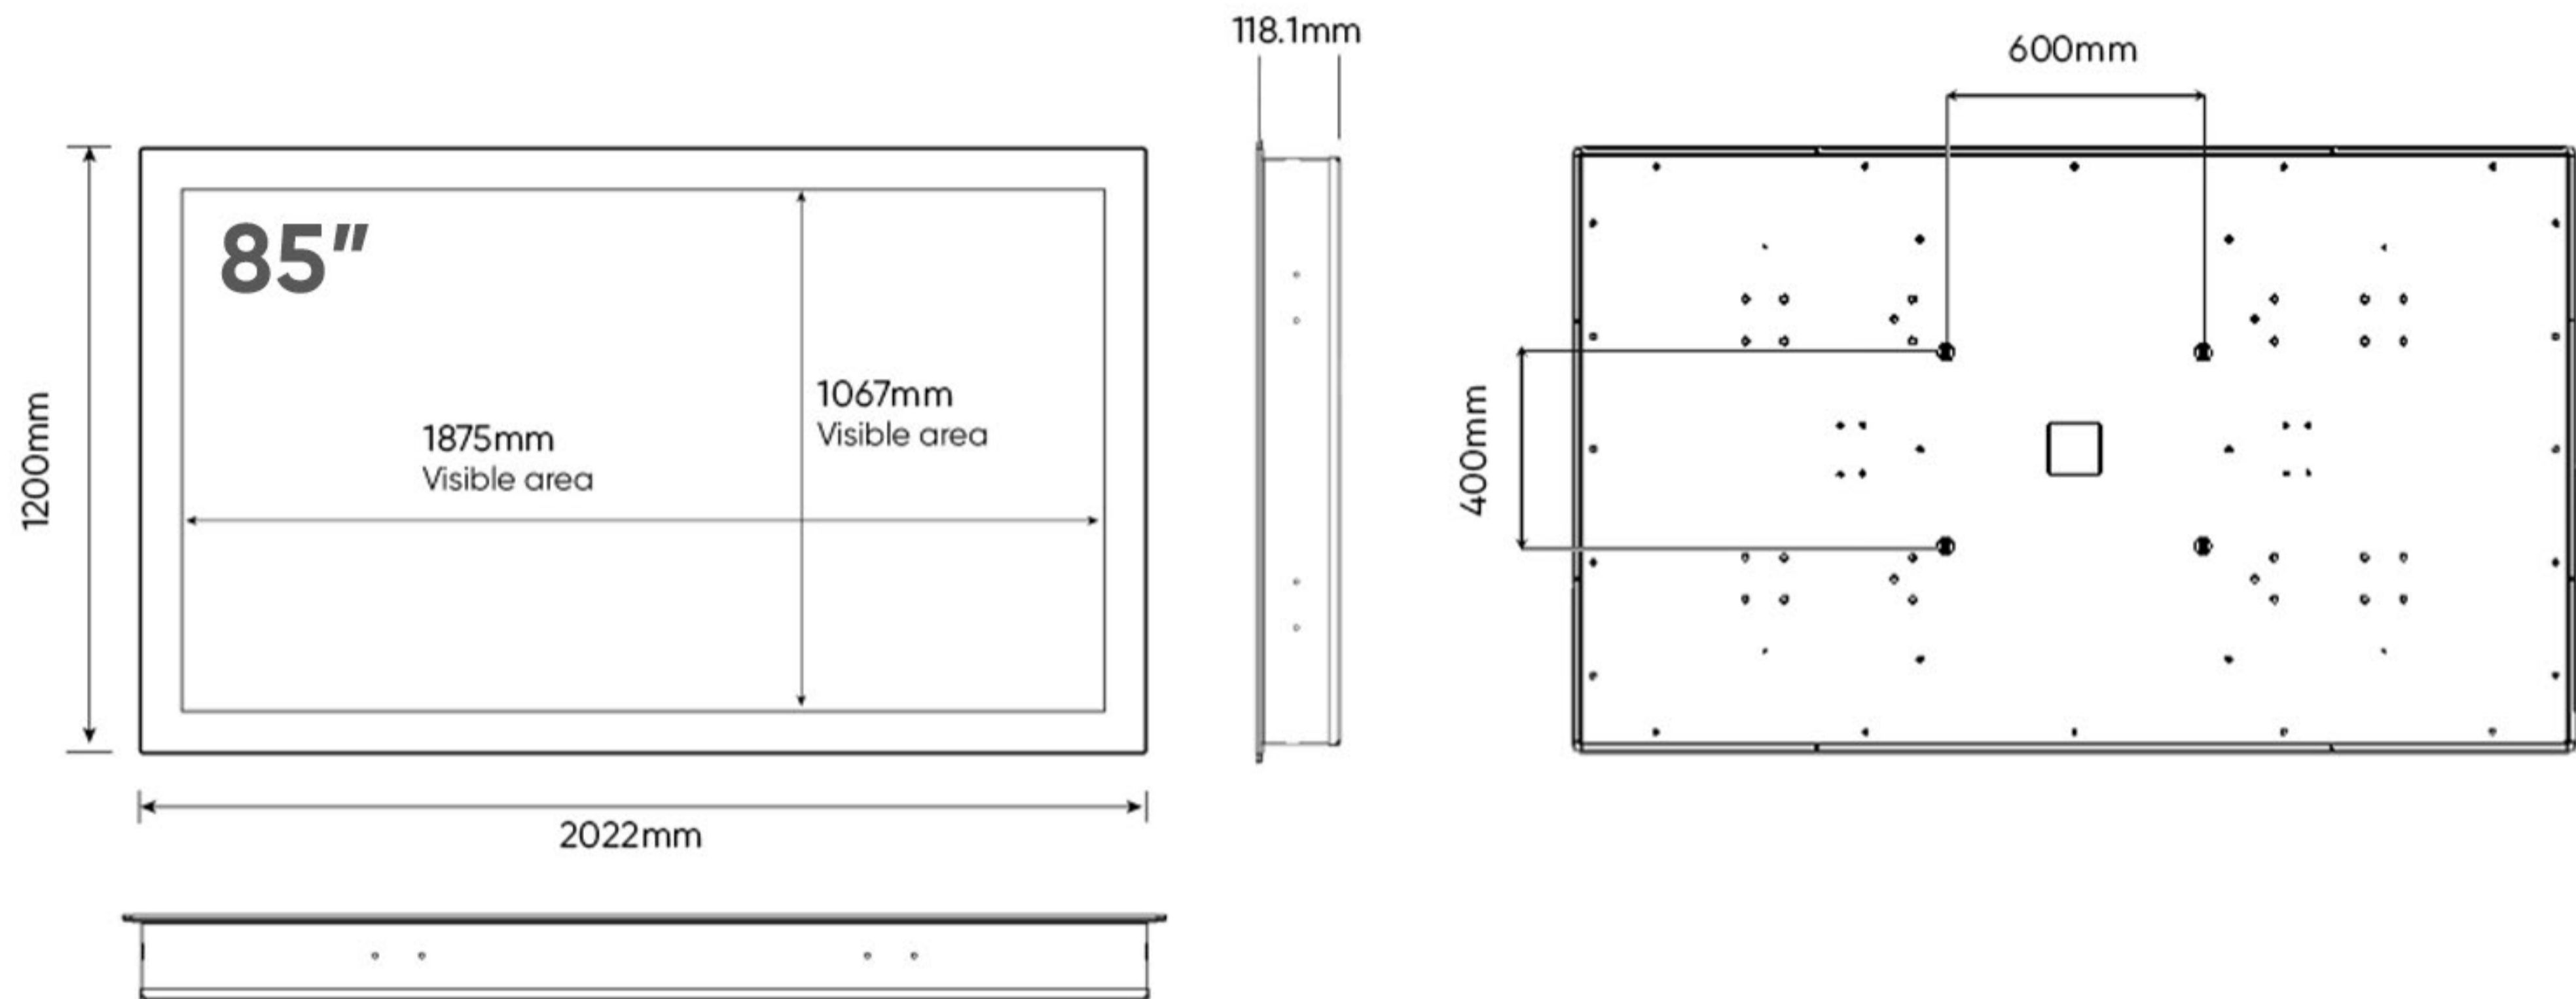

Note: Product design specifications including dimensions are subject to change without notice and may vary from those shown. Please call us for the most up to date specifications and dimensions.

[promultis]

Made in the UK

For more exciting multitouch products visit
www.promultis.info
or call +44 (0) 239 251 2794