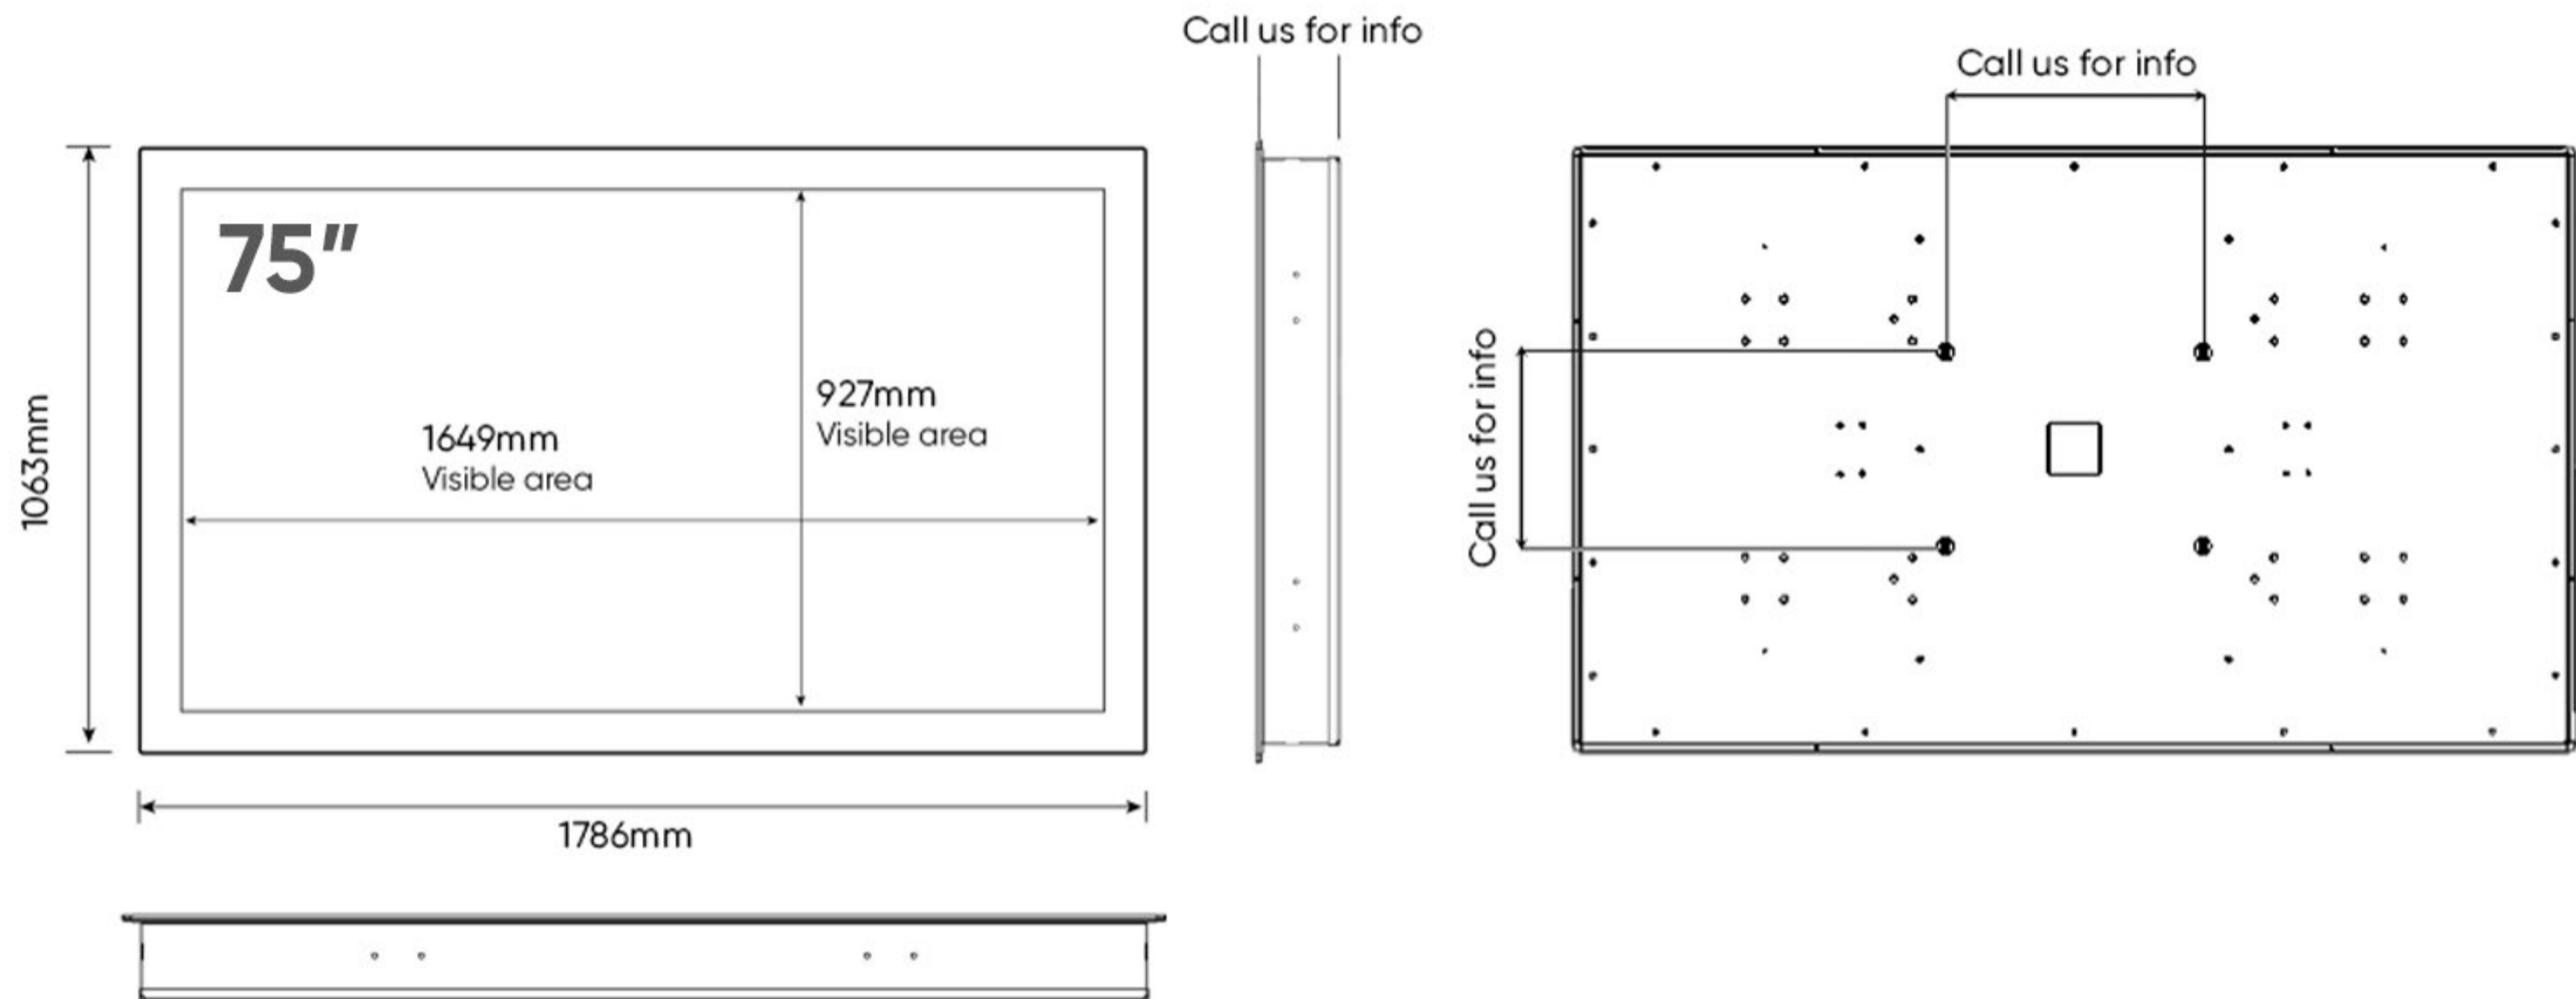

Note: Product design specifications including dimensions are subject to change without notice and may vary from those shown. Please call us for the most up to date specifications and dimensions.

[promultis]

Made in the UK

For more exciting multitouch products visit
www.promultis.info
or call +44 (0) 239 251 2794