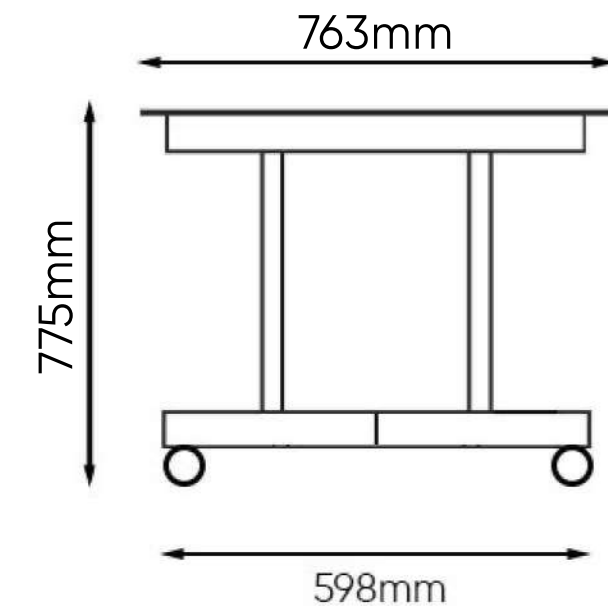

# 32" Varitilt Standard Plus

Front view (flat & lowest setting)

Front view (tilted & highest setting)

Side view (flat & lowest setting)

Note: Product design specifications including dimensions are subject to change without notice and may vary from those shown. Please call us for the most up to date specifications and dimensions.

# 43" Varitilt Standard Plus

Front view (flat & lowest setting)

Front view (tilted & highest setting)

Side view (flat & lowest setting)

Note: Product design specifications including dimensions are subject to change without notice and may vary from those shown. Please call us for the most up to date specifications and dimensions.

# 55" Varitilt Standard Plus

Front view (flat & lowest setting)

Front view (tilted & highest setting)

Side view (flat & lowest setting)

Note: Product design specifications including dimensions are subject to change without notice and may vary from those shown. Please call us for the most up to date specifications and dimensions.