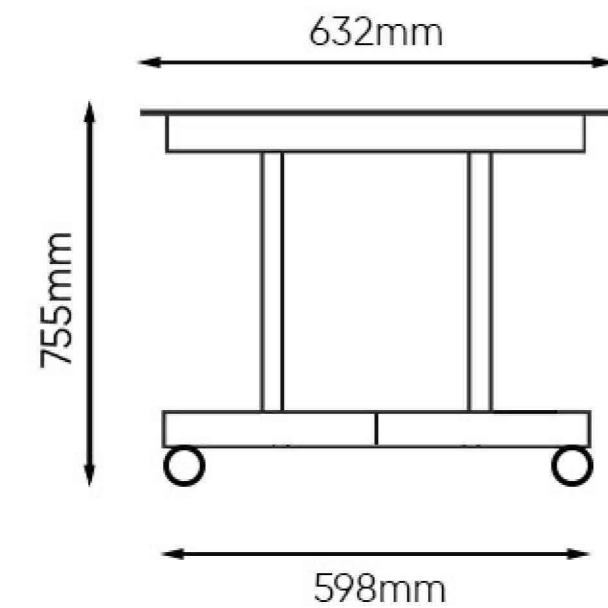

# 32" Varitilt Standard Plus

Front view (flat & lowest setting)

Front view (tilted & highest setting)

Side view (flat & lowest setting)

Note: Product design specifications including dimensions are subject to change without notice and may vary from those shown. Please call us for the most up to date specifications and dimensions.

# 43" Varitilt Standard Plus

Front view (flat & lowest setting)

Front view (tilted & highest setting)

Side view (flat & lowest setting)

Note: Product design specifications including dimensions are subject to change without notice and may vary from those shown. Please call us for the most up to date specifications and dimensions.

# 55" Varitilt Standard Plus

Front view (flat & lowest setting)

Front view (tilted & highest setting)

Side view (flat & lowest setting)

Note: Product design specifications including dimensions are subject to change without notice and may vary from those shown. Please call us for the most up to date specifications and dimensions.