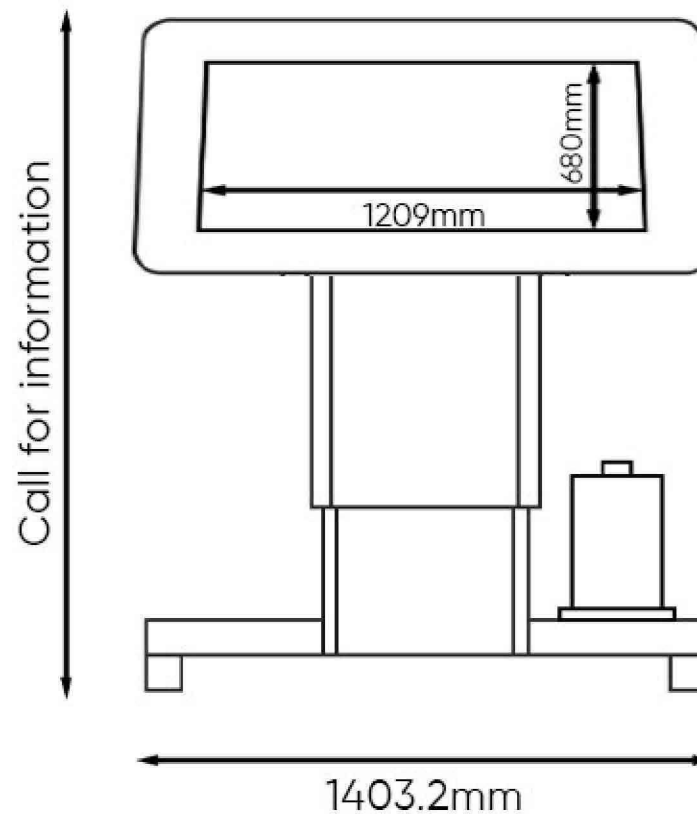

# 32" Varitilt Standard Plus

Front view (flat & lowest setting)

Front view (tilted & highest setting)

Side view (flat & lowest setting)

Note: Product design specifications including dimensions are subject to change without notice and may vary from those shown. Please call us for the most up to date specifications and dimensions.

# 43" Varitilt Standard Plus

Front view (flat & lowest setting)

Front view (tilted & highest setting)

Side view (flat & lowest setting)

Note: Product design specifications including dimensions are subject to change without notice and may vary from those shown. Please call us for the most up to date specifications and dimensions.

# 55" Varitilt Standard Plus

Front view (flat & lowest setting)

Front view (tilted & highest setting)

Side view (flat & lowest setting)

Note: Product design specifications including dimensions are subject to change without notice and may vary from those shown. Please call us for the most up to date specifications and dimensions.