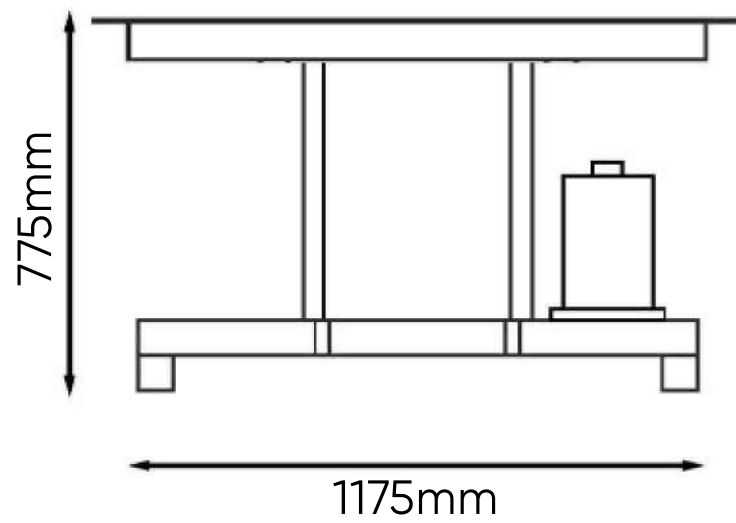

# 32" Varitilt Standard Plus

Front view (flat & lowest setting)

Front view (tilted & highest setting)

Side view (flat & lowest setting)

Note: Product design specifications including dimensions are subject to change without notice and may vary from those shown. Please call us for the most up to date specifications and dimensions.

# 43" Varitilt Standard Plus

Front view (flat & lowest setting)

Front view (tilted & highest setting)

Side view (flat & lowest setting)

Note: Product design specifications including dimensions are subject to change without notice and may vary from those shown. Please call us for the most up to date specifications and dimensions.

# 55" Varitilt Standard Plus

Front view (flat & lowest setting)

Front view (tilted & highest setting)

Side view (flat & lowest setting)

Note: Product design specifications including dimensions are subject to change without notice and may vary from those shown. Please call us for the most up to date specifications and dimensions.