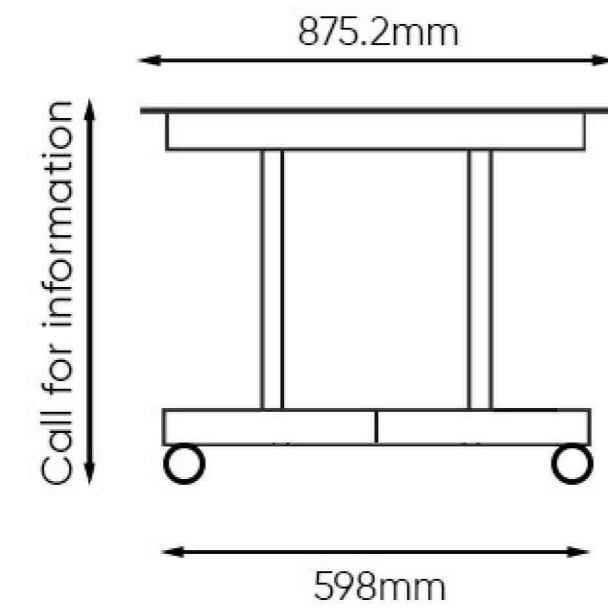

# 32" Varitilt Standard Plus

Front view (flat & lowest setting)

Front view (tilted & highest setting)

Side view (flat & lowest setting)

Note: Product design specifications including dimensions are subject to change without notice and may vary from those shown. Please call us for the most up to date specifications and dimensions.

# 43" Varitilt Standard Plus

Front view (flat & lowest setting)

Front view (tilted & highest setting)

Side view (flat & lowest setting)

Note: Product design specifications including dimensions are subject to change without notice and may vary from those shown. Please call us for the most up to date specifications and dimensions.

# 55" Varitilt Standard Plus

Front view (flat & lowest setting)

Front view (tilted & highest setting)

Side view (flat & lowest setting)

Note: Product design specifications including dimensions are subject to change without notice and may vary from those shown. Please call us for the most up to date specifications and dimensions.