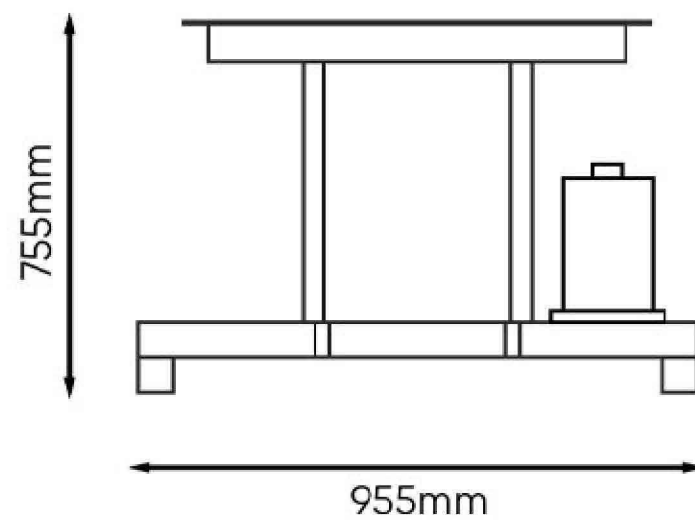

# 32" Varitilt Standard Plus

Front view (flat & lowest setting)

Front view (tilted & highest setting)

Side view (flat & lowest setting)

Note: Product design specifications including dimensions are subject to change without notice and may vary from those shown. Please call us for the most up to date specifications and dimensions.

# 43" Varitilt Standard Plus

Front view (flat & lowest setting)

Front view (tilted & highest setting)

Side view (flat & lowest setting)

Note: Product design specifications including dimensions are subject to change without notice and may vary from those shown. Please call us for the most up to date specifications and dimensions.

# 55" Varitilt Standard Plus

Front view (flat & lowest setting)

Front view (tilted & highest setting)

Side view (flat & lowest setting)

Note: Product design specifications including dimensions are subject to change without notice and may vary from those shown. Please call us for the most up to date specifications and dimensions.