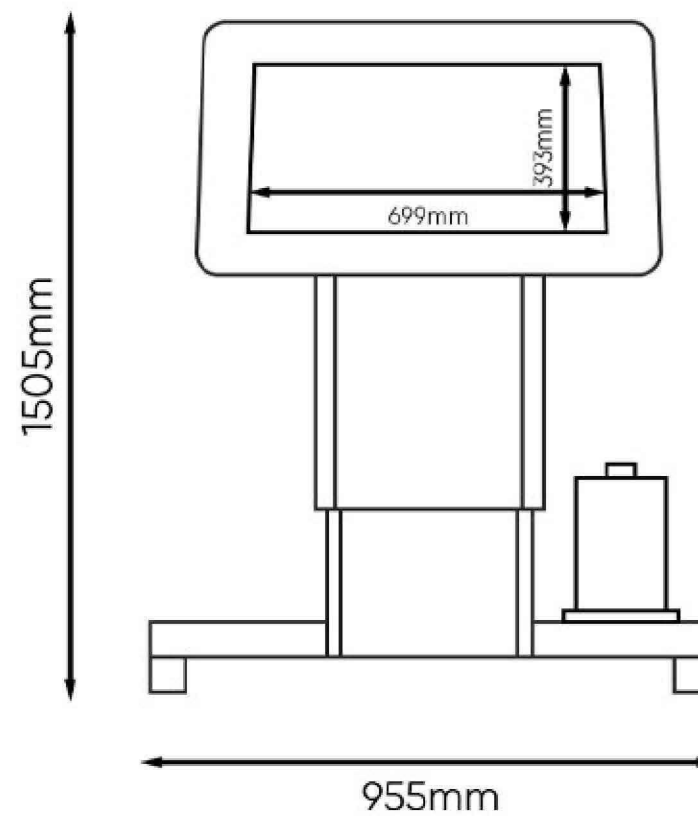

## 55" Varitilt Standard Plus

SPECIFICATIONS	
Panel size	55" TFT-LCD
Display area(mm)/mode	1209(W)x680(H) 16:9
Maximum resolution	3840x2160
Display colour	16.7M
Pixel Pitch (mm)	0.43(H)x0.43(V)
Brightness (nits)	350cd/m <sup>2</sup>
Contrast	3000:1
Visual angle	178°/178°
Response time	5ms
Life (hrs)	>60,000(hrs)
INPUT & OUTPUT	
Web camera	5MP
OPS slot	1
HDMI	3
USB	2
VGA	1
Lan	1
Audio	1
RS232	1
Speaker	2x5W(9Ω)
VIDEO	
Colour System	PAL/NTSC/SECAM

# 32" Varitilt Standard Plus

Front view (flat & lowest setting)

Front view (tilted & highest setting)

Side view (flat & lowest setting)

Note: Product design specifications including dimensions are subject to change without notice and may vary from those shown. Please call us for the most up to date specifications and dimensions.

# 43" Varitilt Standard Plus

Front view (flat & lowest setting)

Front view (tilted & highest setting)

Side view (flat & lowest setting)

Note: Product design specifications including dimensions are subject to change without notice and may vary from those shown. Please call us for the most up to date specifications and dimensions.

# 55" Varitilt Standard Plus

Front view (flat & lowest setting)

Front view (tilted & highest setting)

Side view (flat & lowest setting)

Note: Product design specifications including dimensions are subject to change without notice and may vary from those shown. Please call us for the most up to date specifications and dimensions.