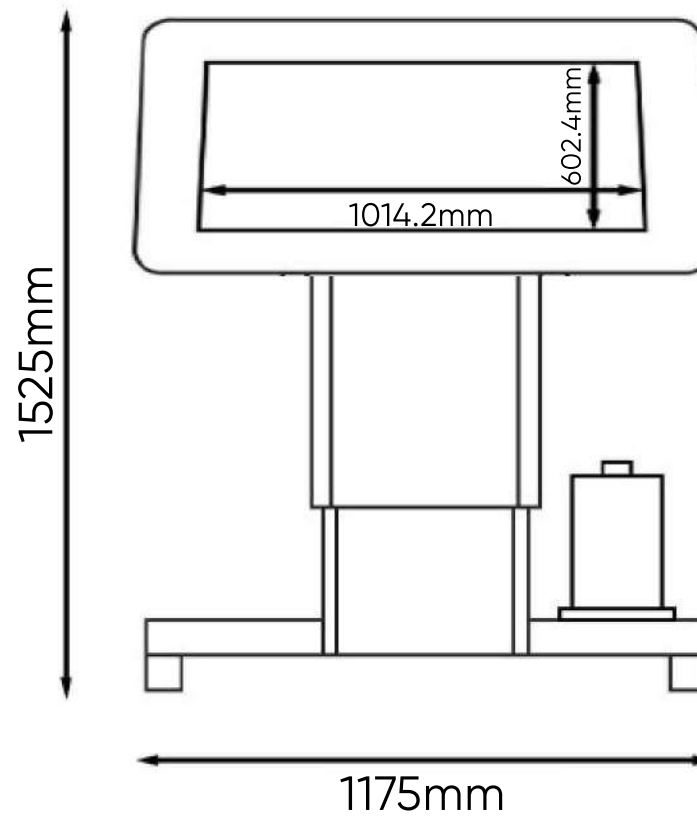

# 32" Varitilt Standard Plus

Front view (flat & lowest setting)

Front view (tilted & highest setting)

Side view (flat & lowest setting)

Note: Product design specifications including dimensions are subject to change without notice and may vary from those shown. Please call us for the most up to date specifications and dimensions.

# 43" Varitilt Standard Plus

Front view (flat & lowest setting)

Front view (tilted & highest setting)

Side view (flat & lowest setting)

Note: Product design specifications including dimensions are subject to change without notice and may vary from those shown. Please call us for the most up to date specifications and dimensions.

# 55" Varitilt Standard Plus

Front view (flat & lowest setting)

Front view (tilted & highest setting)

Side view (flat & lowest setting)

Note: Product design specifications including dimensions are subject to change without notice and may vary from those shown. Please call us for the most up to date specifications and dimensions.