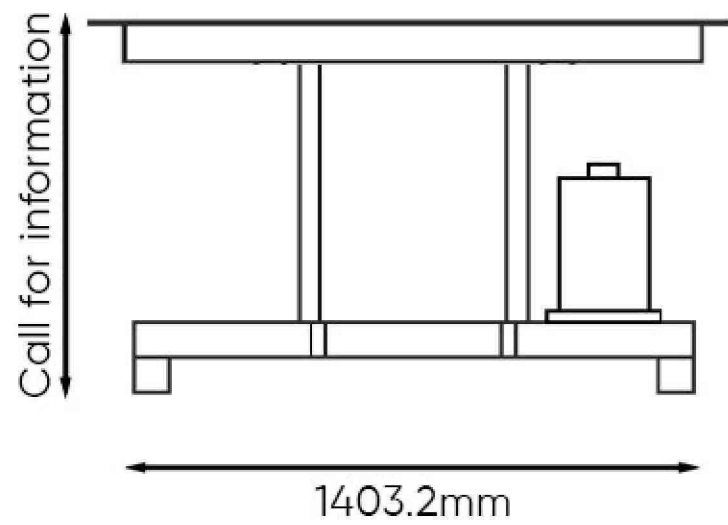

# 32" Varitilt Standard Plus

Front view (flat & lowest setting)

Front view (tilted & highest setting)

Side view (flat & lowest setting)

Note: Product design specifications including dimensions are subject to change without notice and may vary from those shown. Please call us for the most up to date specifications and dimensions.

# 43" Varitilt Standard Plus

Front view (flat & lowest setting)

Front view (tilted & highest setting)

Side view (flat & lowest setting)

Note: Product design specifications including dimensions are subject to change without notice and may vary from those shown. Please call us for the most up to date specifications and dimensions.

# 55" Varitilt Standard Plus

Front view (flat & lowest setting)

Front view (tilted & highest setting)

Side view (flat & lowest setting)

Note: Product design specifications including dimensions are subject to change without notice and may vary from those shown. Please call us for the most up to date specifications and dimensions.